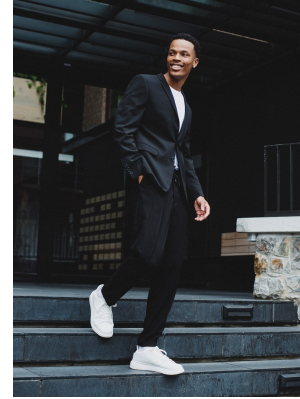

BOSS MODELS

JOHANNESBURG

QUINTON PHINI

Height: 183cm Chest: 97cm Waist: 81cm Shoe: 10 UK Hair: Black Eyes: Brown