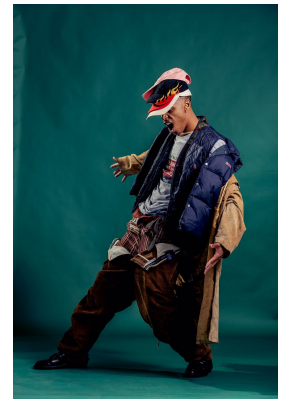

BOSS MODELS

JOHANNESBURG

QUINTON PHINI

Height: 183cm Chest: 97cm Waist: 81cm Shoe: 10 UK Hair: Black Eyes: Brown

BOSS MODELS

JOHANNESBURG

QUINTON PHINI

Height: 183cm Chest: 97cm Waist: 81cm Shoe: 10 UK Hair: Black Eyes: Brown