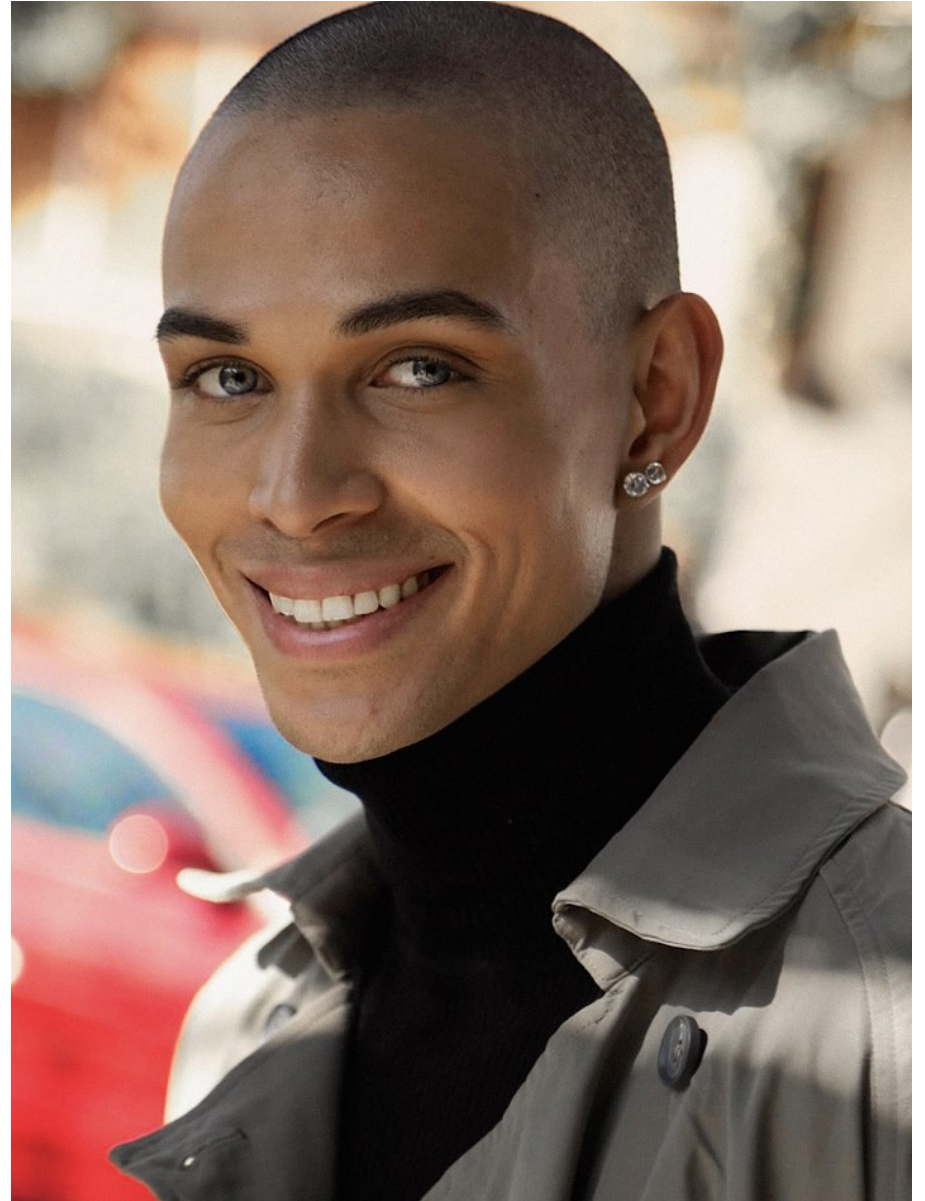

BOSS MODELS

JOHANNESBURG

CALLYN HOPE

Height: 180cm Chest: 101cm Waist: 79cm Shoe: 8 UK Hair: Brown Eyes: Blue