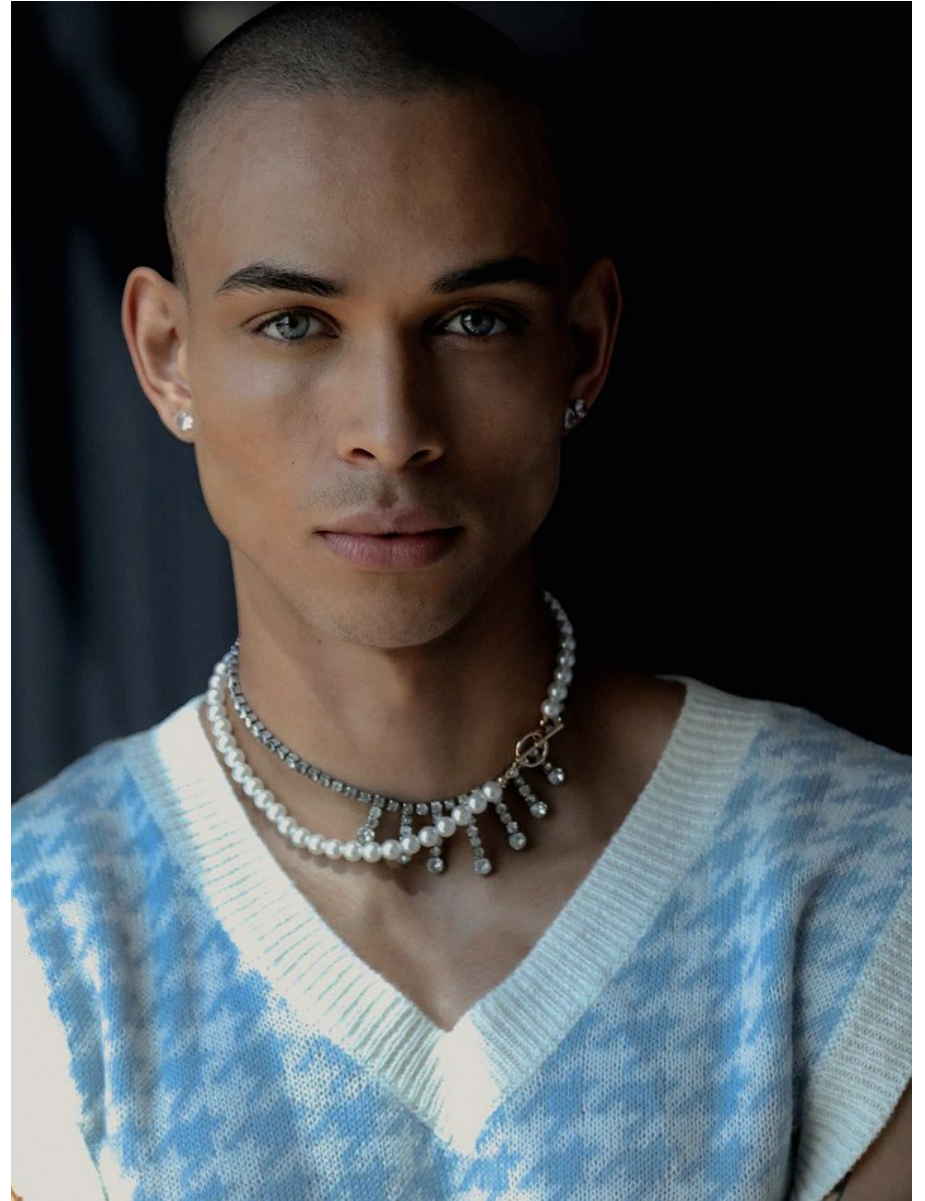

BOSS MODELS

JOHANNESBURG

CALLYN HOPE

Height: 180cm Chest: 101cm Waist: 79cm Shoe: 8 UK Hair: Brown Eyes: Blue