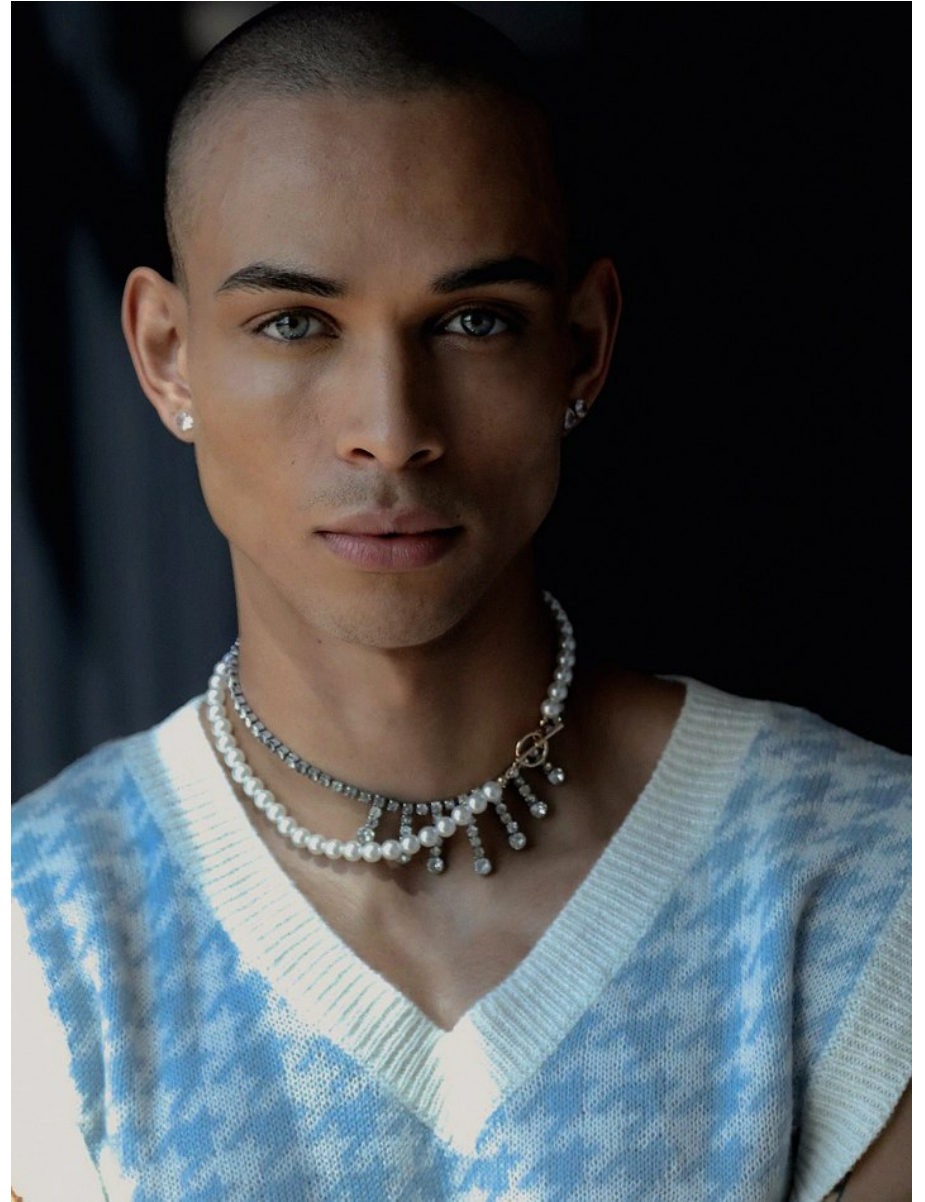

BOSS MODELS

JOHANNESBURG

CALLYN HOPE

Height: 180cm Chest: 101cm Waist: 79cm Shoe: 8 UK Hair: Brown Eyes: Blue