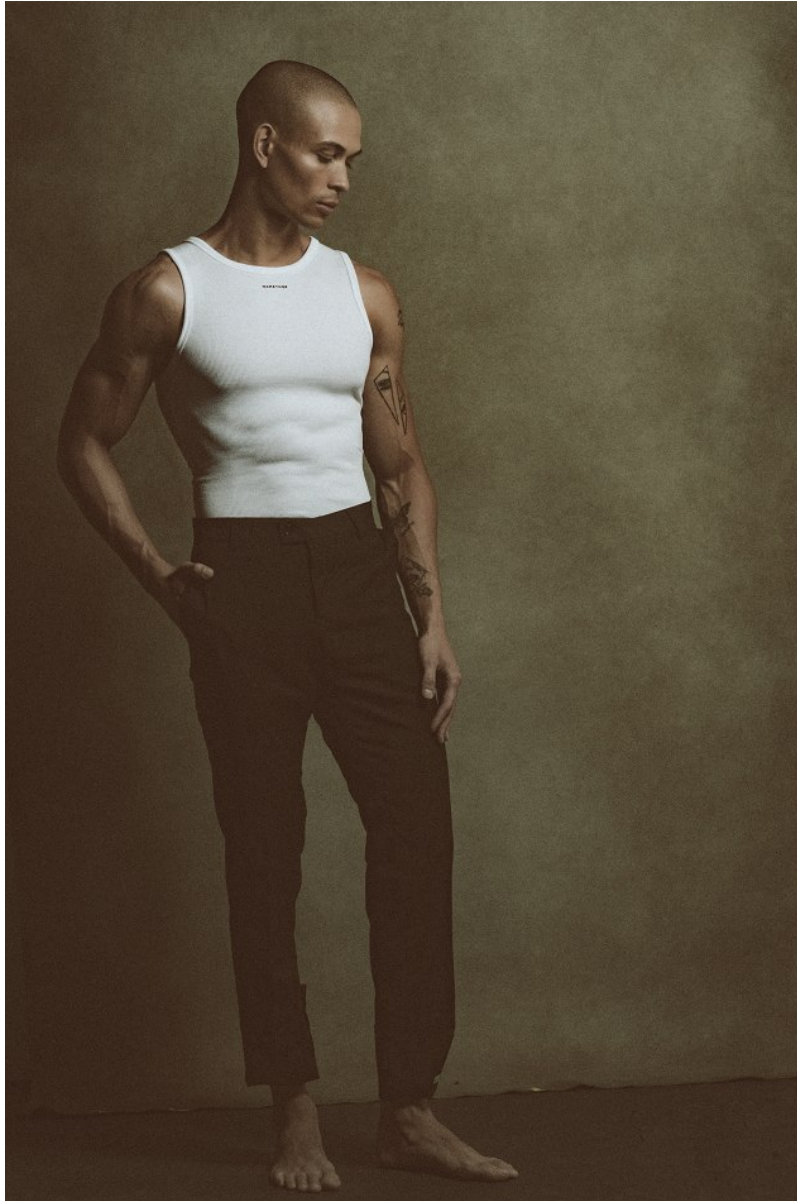

# BOSS MODELS

JOHANNESBURG

CALLYN HOPE

Height: 180cm Chest: 101cm Waist: 79cm Shoe: 8 UK Hair: Brown Eyes: Blue

# BOSS MODELS

JOHANNESBURG

CALYN HOPE

Height: 180cm Chest: 101cm Waist: 79cm Shoe: 8 UK Hair: Brown Eyes: Blue