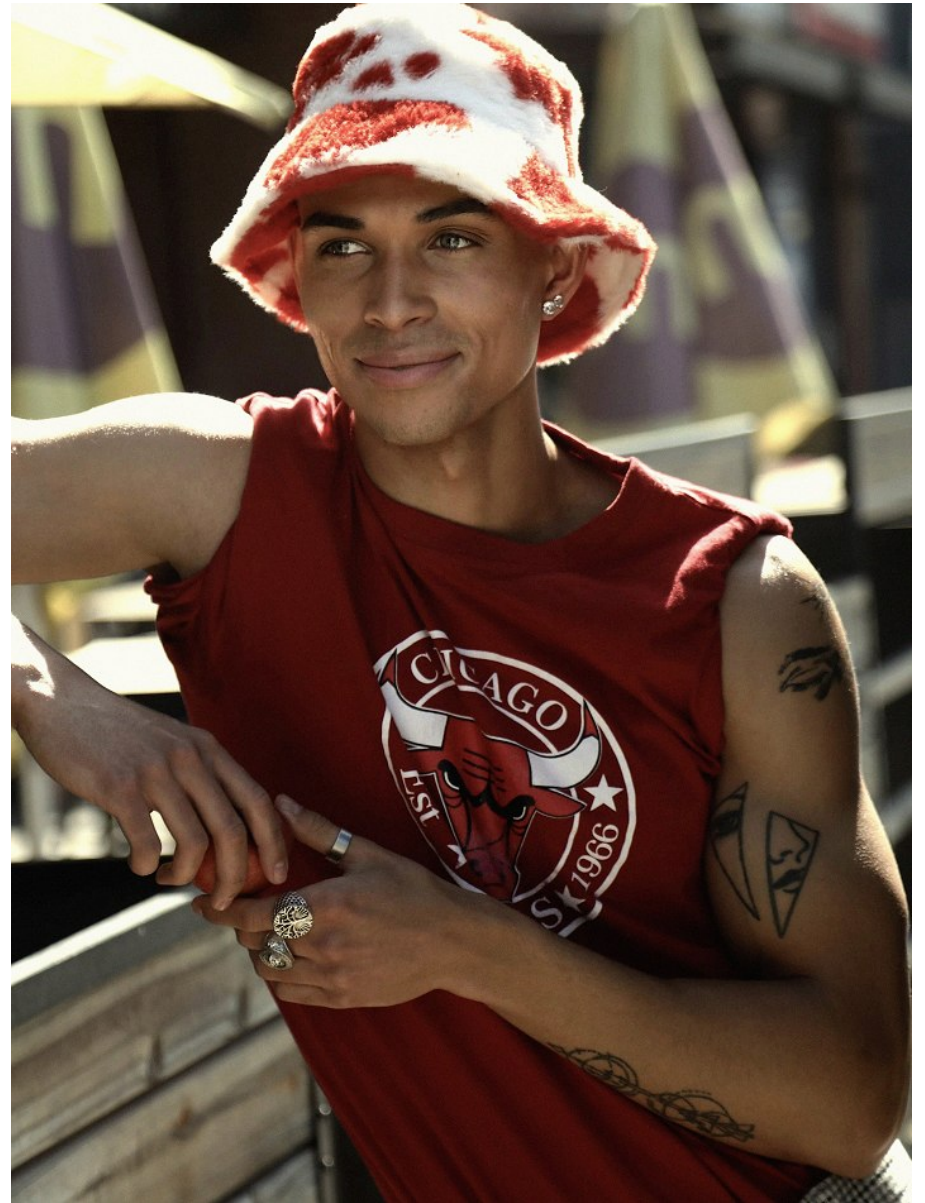

BOSS MODELS

JOHANNESBURG

CALLYN HOPE

Height: 180cm Chest: 101cm Waist: 79cm Shoe: 8 UK Hair: Brown Eyes: Blue

BOSS MODELS

JOHANNESBURG

CALLYN HOPE

Height: 180cm Chest: 101cm Waist: 79cm Shoe: 8 UK Hair: Brown Eyes: Blue