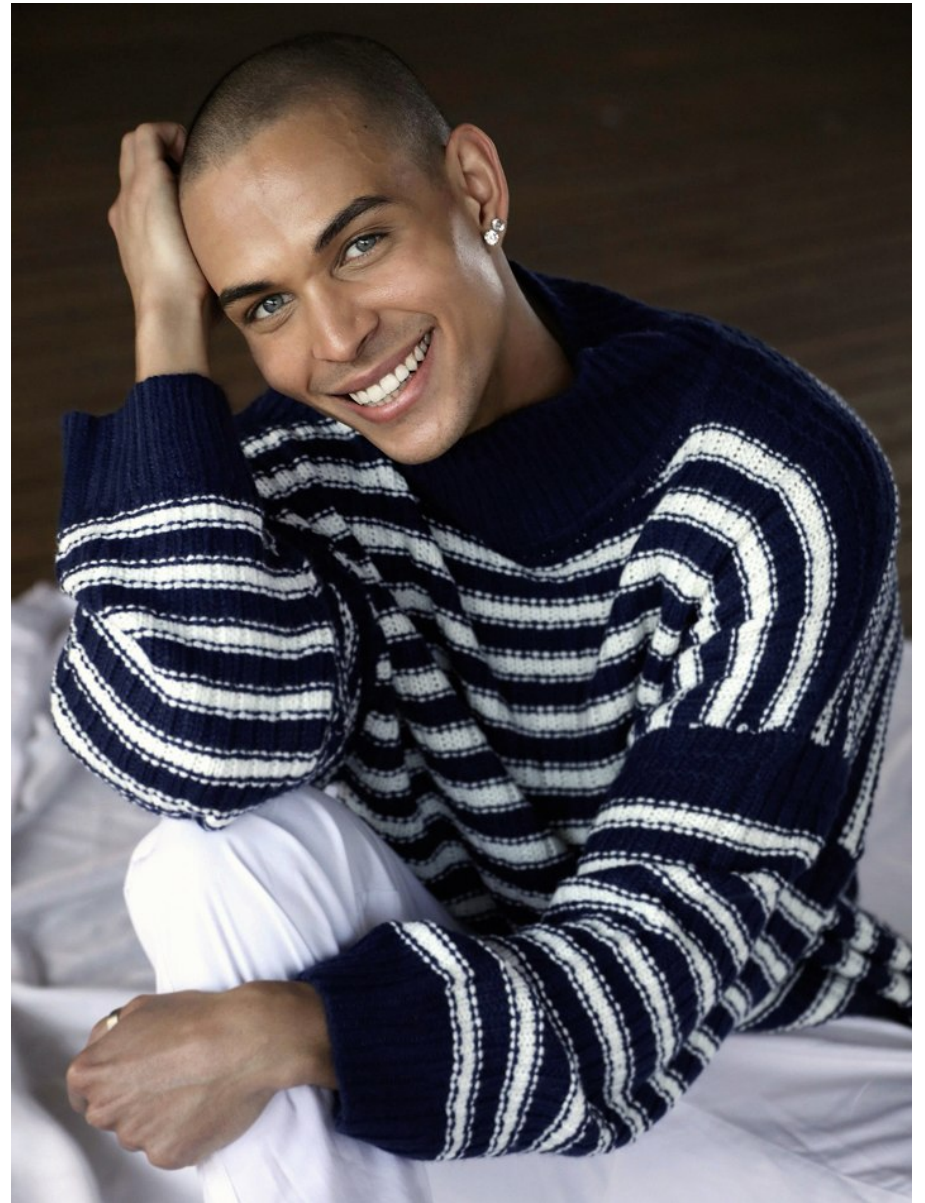

BOSS MODELS

JOHANNESBURG

CALLYN HOPE

Height: 180cm Chest: 101cm Waist: 79cm Shoe: 8 UK Hair: Brown Eyes: Blue

BOSS MODELS

JOHANNESBURG

CALYN HOPE

Height: 180cm Chest: 101cm Waist: 79cm Shoe: 8 UK Hair: Brown Eyes: Blue