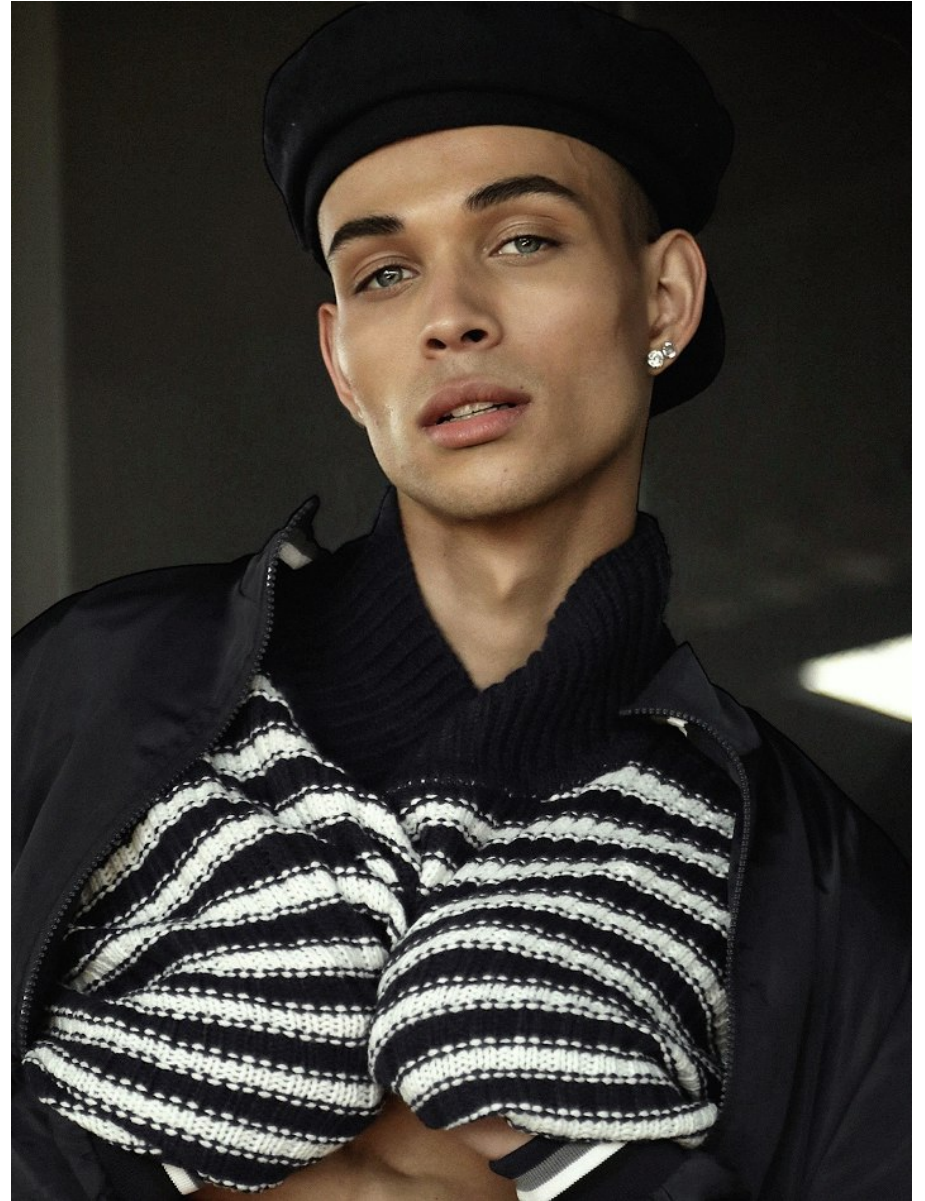

BOSS MODELS

JOHANNESBURG

CALLYN HOPE

Height: 180cm Chest: 101cm Waist: 79cm Shoe: 8 UK Hair: Brown Eyes: Blue

BOSS MODELS

JOHANNESBURG

CALLYN HOPE

Height: 180cm Chest: 101cm Waist: 79cm Shoe: 8 UK Hair: Brown Eyes: Blue

BOSS MODELS

JOHANNESBURG

CALYN HOPE

Height: 180cm Chest: 101cm Waist: 79cm Shoe: 8 UK Hair: Brown Eyes: Blue

BOSS MODELS

JOHANNESBURG

CALYN HOPE

Height: 180cm Chest: 101cm Waist: 79cm Shoe: 8 UK Hair: Brown Eyes: Blue