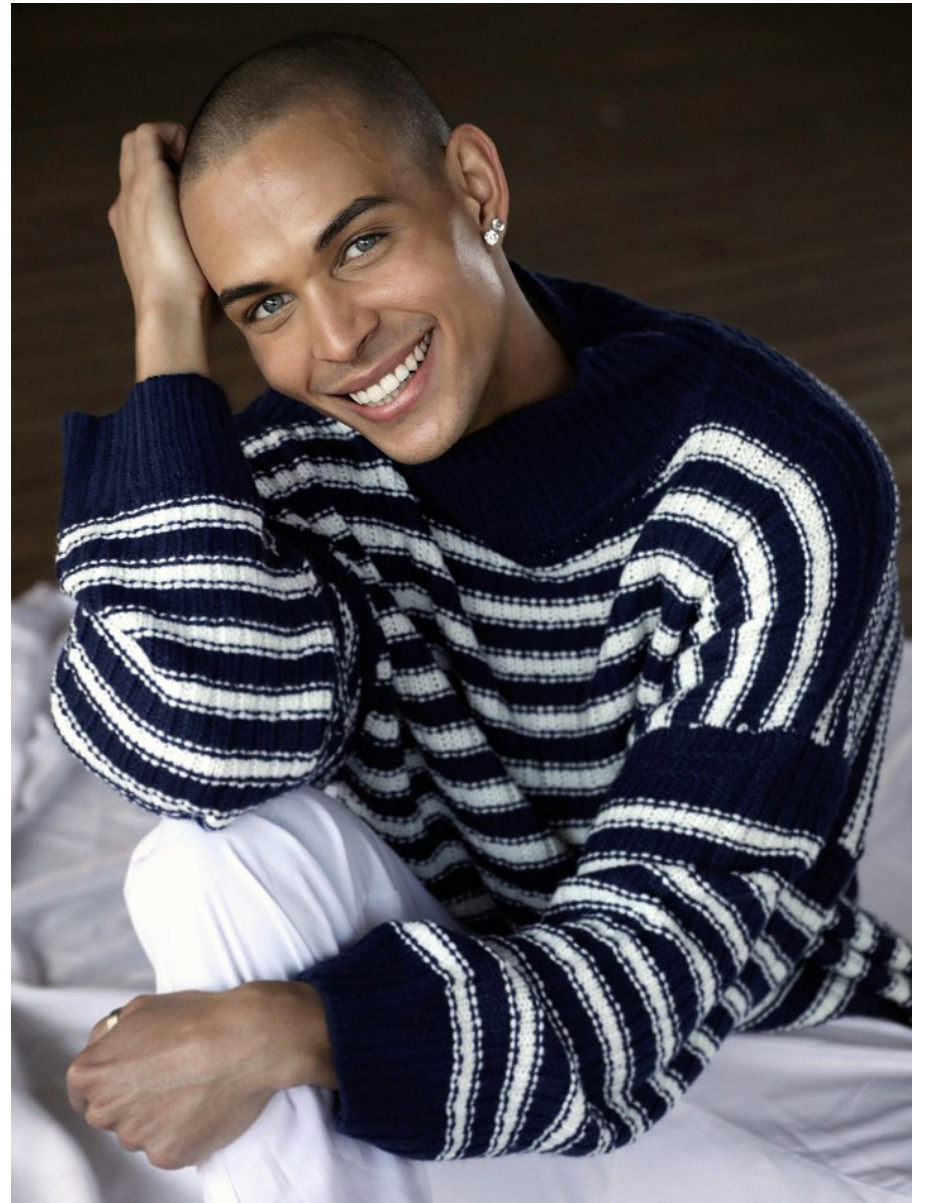

BOSS MODELS

JOHANNESBURG

CALLYN HOPE

Height: 180cm Chest: 101cm Waist: 79cm Shoe: 8 UK Hair: Brown Eyes: Blue