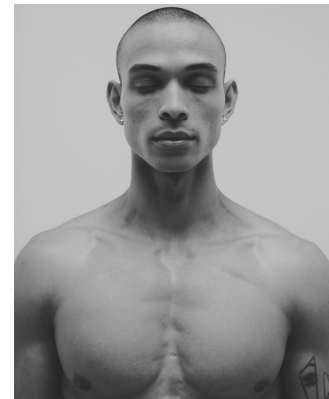

BOSS MODELS

JOHANNESBURG

CALLYN HOPE

Height: 180cm Chest: 101cm Waist: 79cm Shoe: 8 UK Hair: Brown Eyes: Blue

BOSS MODELS

JOHANNESBURG

CALLYN HOPE

Height: 180cm Chest: 101cm Waist: 79cm Shoe: 8 UK Hair: Brown Eyes: Blue