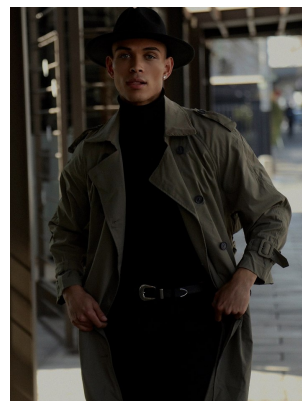

BOSS MODELS

JOHANNESBURG

CALYN HOPE

Height: 180cm Chest: 101cm Waist: 79cm Shoe: 8 UK Hair: Brown Eyes: Blue

BOSS MODELS

JOHANNESBURG

CALLYN HOPE

Height: 180cm Chest: 101cm Waist: 79cm Shoe: 8 UK Hair: Brown Eyes: Blue