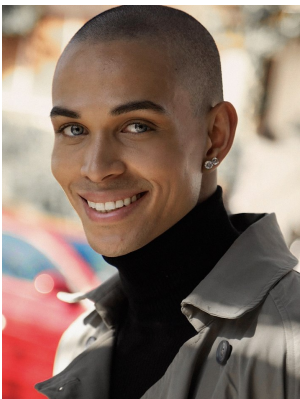

# BOSS MODELS

JOHANNESBURG

## CALYNN HOPE

Height: 180cm Chest: 101cm Waist: 79cm Shoe: 8 UK Hair: Brown Eyes: Blue

# BOSS MODELS

JOHANNESBURG

CALLYN HOPE

Height: 180cm Chest: 101cm Waist: 79cm Shoe: 8 UK Hair: Brown Eyes: Blue