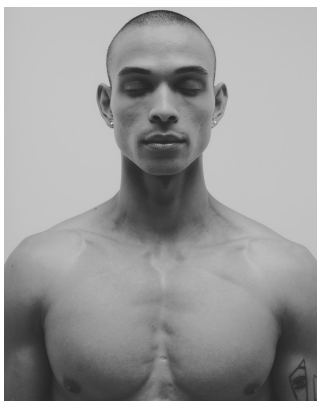

BOSS MODELS

JOHANNESBURG

CALYN HOPE

Height: 180cm Chest: 101cm Waist: 79cm Shoe: 8 UK Hair: Brown Eyes: Blue

BOSS MODELS

JOHANNESBURG

CALLYN HOPE

Height: 180cm Chest: 101cm Waist: 79cm Shoe: 8 UK Hair: Brown Eyes: Blue