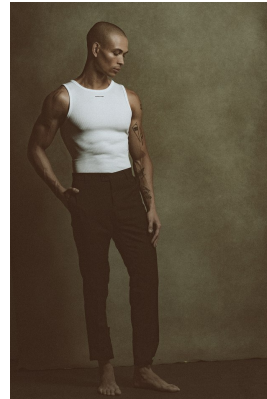

BOSS MODELS

JOHANNESBURG

CALYN HOPE

Height: 180cm Chest: 101cm Waist: 79cm Shoe: 8 UK Hair: Brown Eyes: Blue

BOSS MODELS

JOHANNESBURG

CALLYN HOPE

Height: 180cm Chest: 101cm Waist: 79cm Shoe: 8 UK Hair: Brown Eyes: Blue