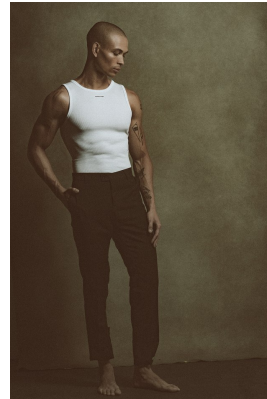

BOSS MODELS

JOHANNESBURG

CALLYN HOPE

Height: 180cm Chest: 101cm Waist: 79cm Shoe: 8 UK Hair: Brown Eyes: Blue

BOSS MODELS

JOHANNESBURG

CALLYN HOPE

Height: 180cm Chest: 101cm Waist: 79cm Shoe: 8 UK Hair: Brown Eyes: Blue