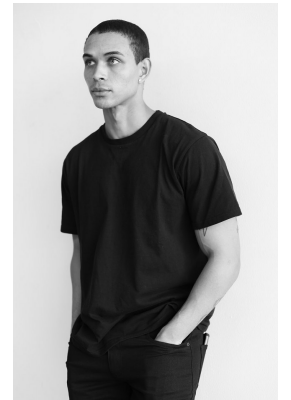

BOSS MODELS

JOHANNESBURG

CALYN HOPE

Height: 180cm Chest: 101cm Waist: 79cm Shoe: 8 UK Hair: Brown Eyes: Blue

BOSS MODELS

JOHANNESBURG

CALLYN HOPE

Height: 180cm Chest: 101cm Waist: 79cm Shoe: 8 UK Hair: Brown Eyes: Blue