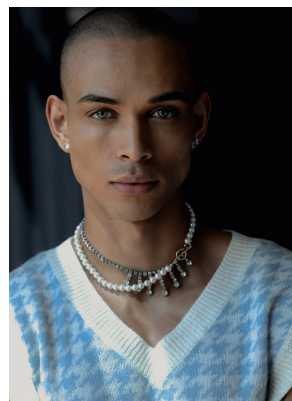

BOSS MODELS

JOHANNESBURG

CALYN HOPE

Height: 180cm Chest: 101cm Waist: 79cm Shoe: 8 UK Hair: Brown Eyes: Blue

BOSS MODELS

JOHANNESBURG

CALLYN HOPE

Height: 180cm Chest: 101cm Waist: 79cm Shoe: 8 UK Hair: Brown Eyes: Blue