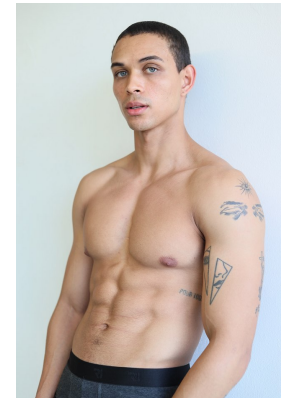

# BOSS MODELS

JOHANNESBURG

## CALYNN HOPE

Height: 180cm Chest: 101cm Waist: 79cm Shoe: 8 UK Hair: Brown Eyes: Blue

# BOSS MODELS

JOHANNESBURG

CALLYN HOPE

Height: 180cm Chest: 101cm Waist: 79cm Shoe: 8 UK Hair: Brown Eyes: Blue