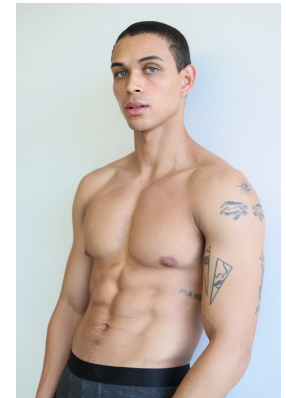

BOSS MODELS

JOHANNESBURG

CALYNN HOPE

Height: 180cm Chest: 101cm Waist: 79cm Shoe: 8 UK Hair: Brown Eyes: Blue

BOSS MODELS

JOHANNESBURG

CALLYN HOPE

Height: 180cm Chest: 101cm Waist: 79cm Shoe: 8 UK Hair: Brown Eyes: Blue