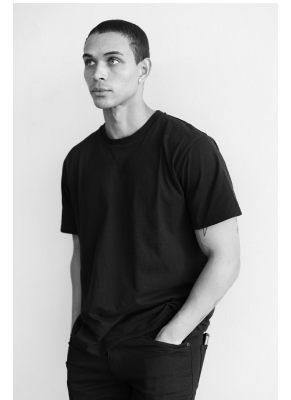

BOSS MODELS

JOHANNESBURG

CALLYN HOPE

Height: 180cm Chest: 101cm Waist: 79cm Shoe: 8 UK Hair: Brown Eyes: Blue

BOSS MODELS

JOHANNESBURG

CALLYN HOPE

Height: 180cm Chest: 101cm Waist: 79cm Shoe: 8 UK Hair: Brown Eyes: Blue