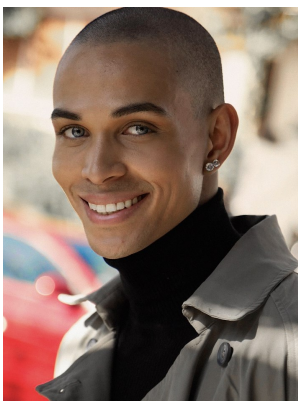

BOSS MODELS

JOHANNESBURG

CALYN HOPE

Height: 180cm Chest: 101cm Waist: 79cm Shoe: 8 UK Hair: Brown Eyes: Blue

BOSS MODELS

JOHANNESBURG

CALLYN HOPE

Height: 180cm Chest: 101cm Waist: 79cm Shoe: 8 UK Hair: Brown Eyes: Blue