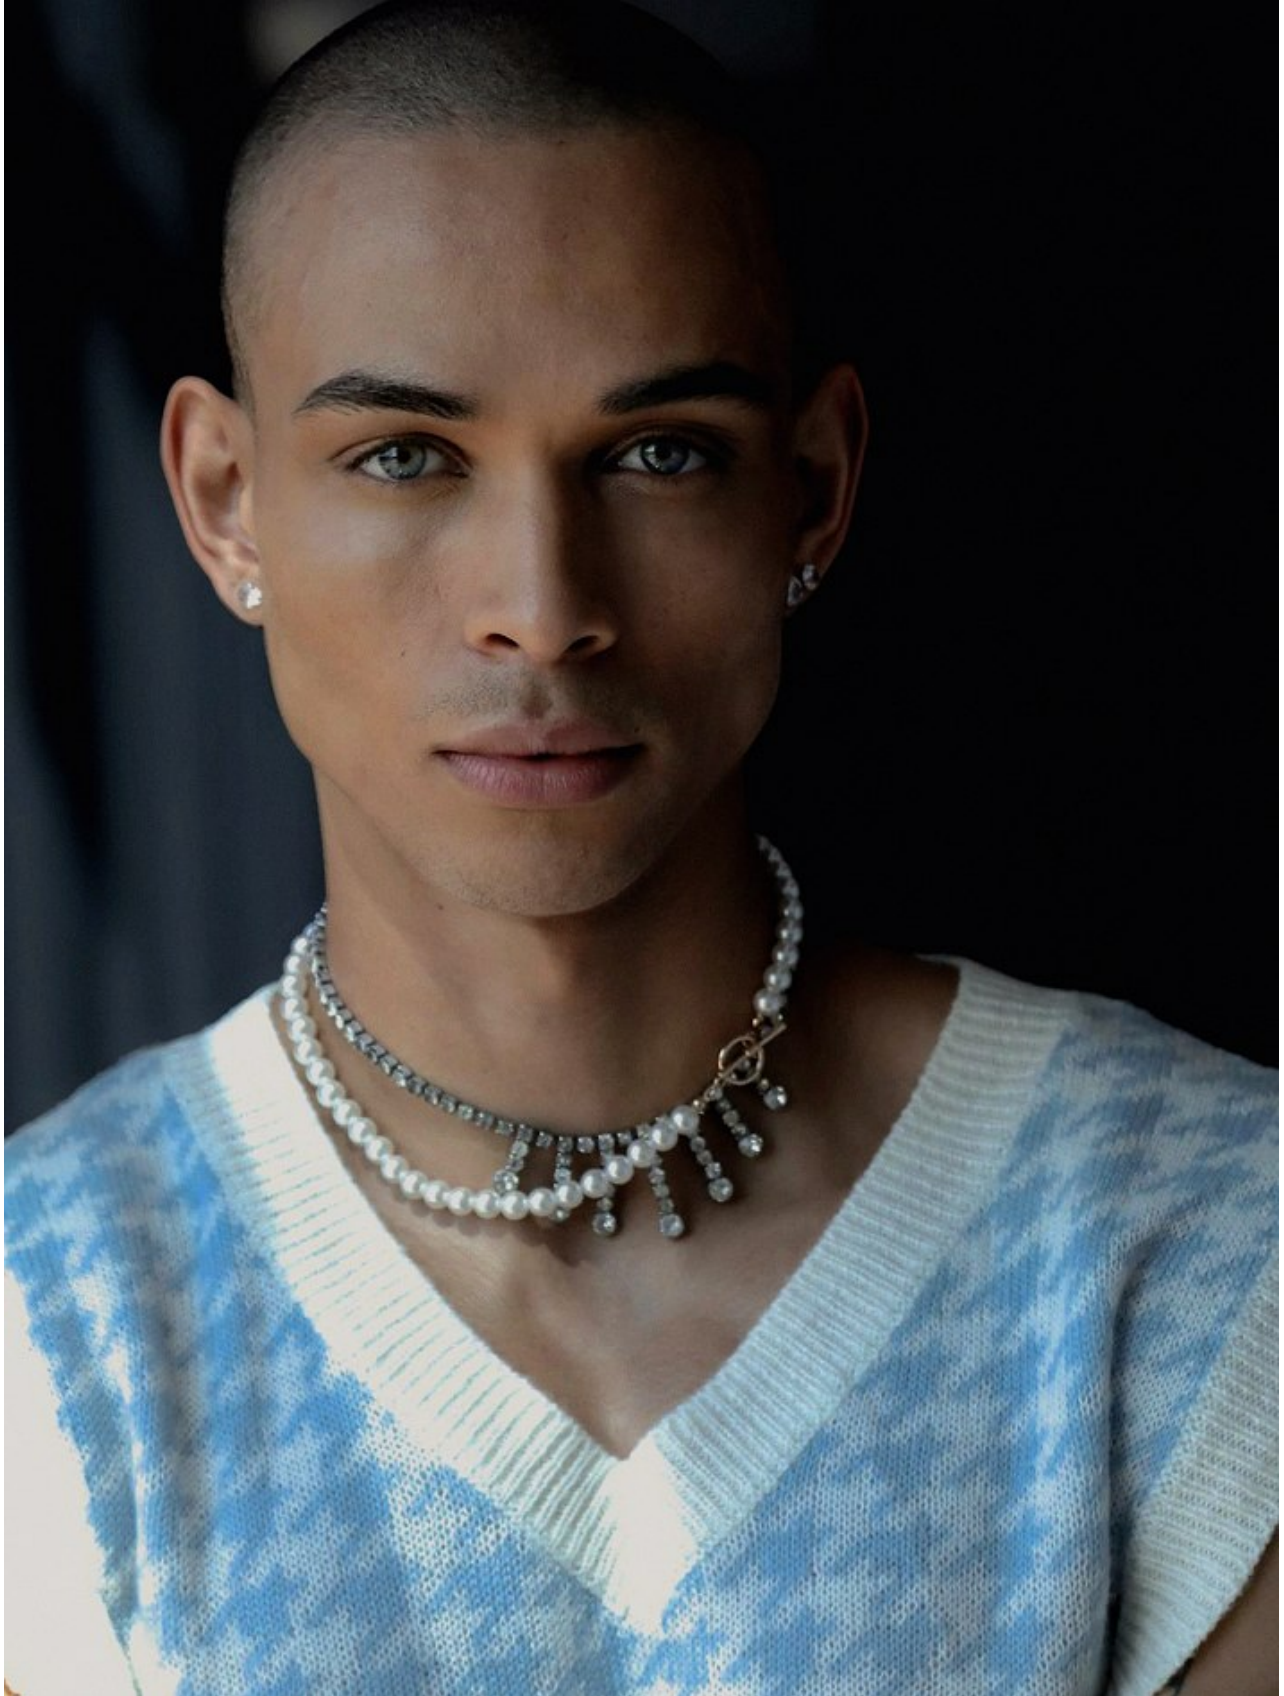

BOSS MODELS

JOHANNESBURG

CALLYN HOPE

Height: 180cm Chest: 101cm Waist: 79cm Shoe: 8 UK Hair: Brown Eyes: Blue