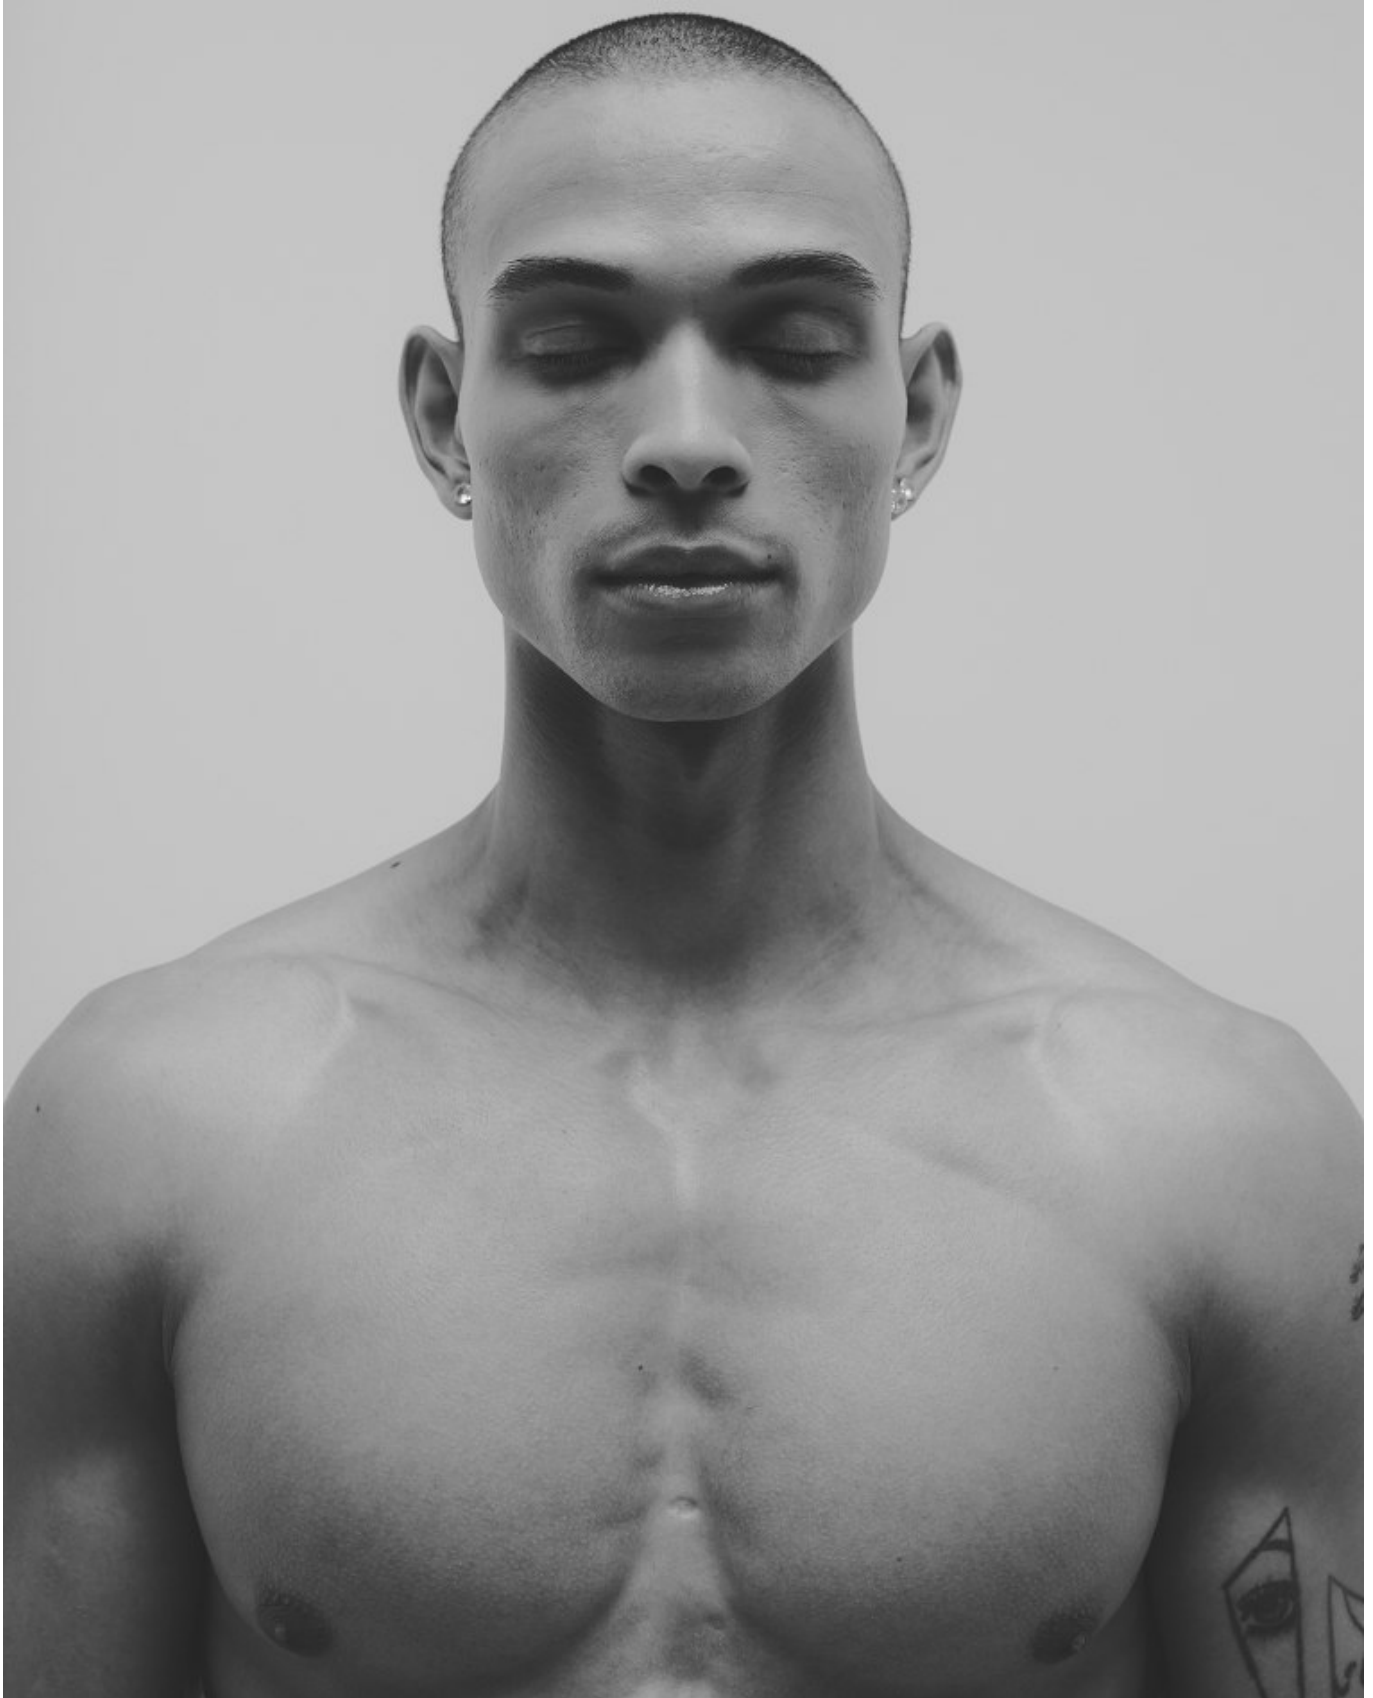

CALLYN HOPE

BOSS MODELS

JOHANNESBURG

CALLYN HOPE

Height: 180cm Chest: 101cm Waist: 79cm Shoe: 8 UK Hair: Brown Eyes: Blue