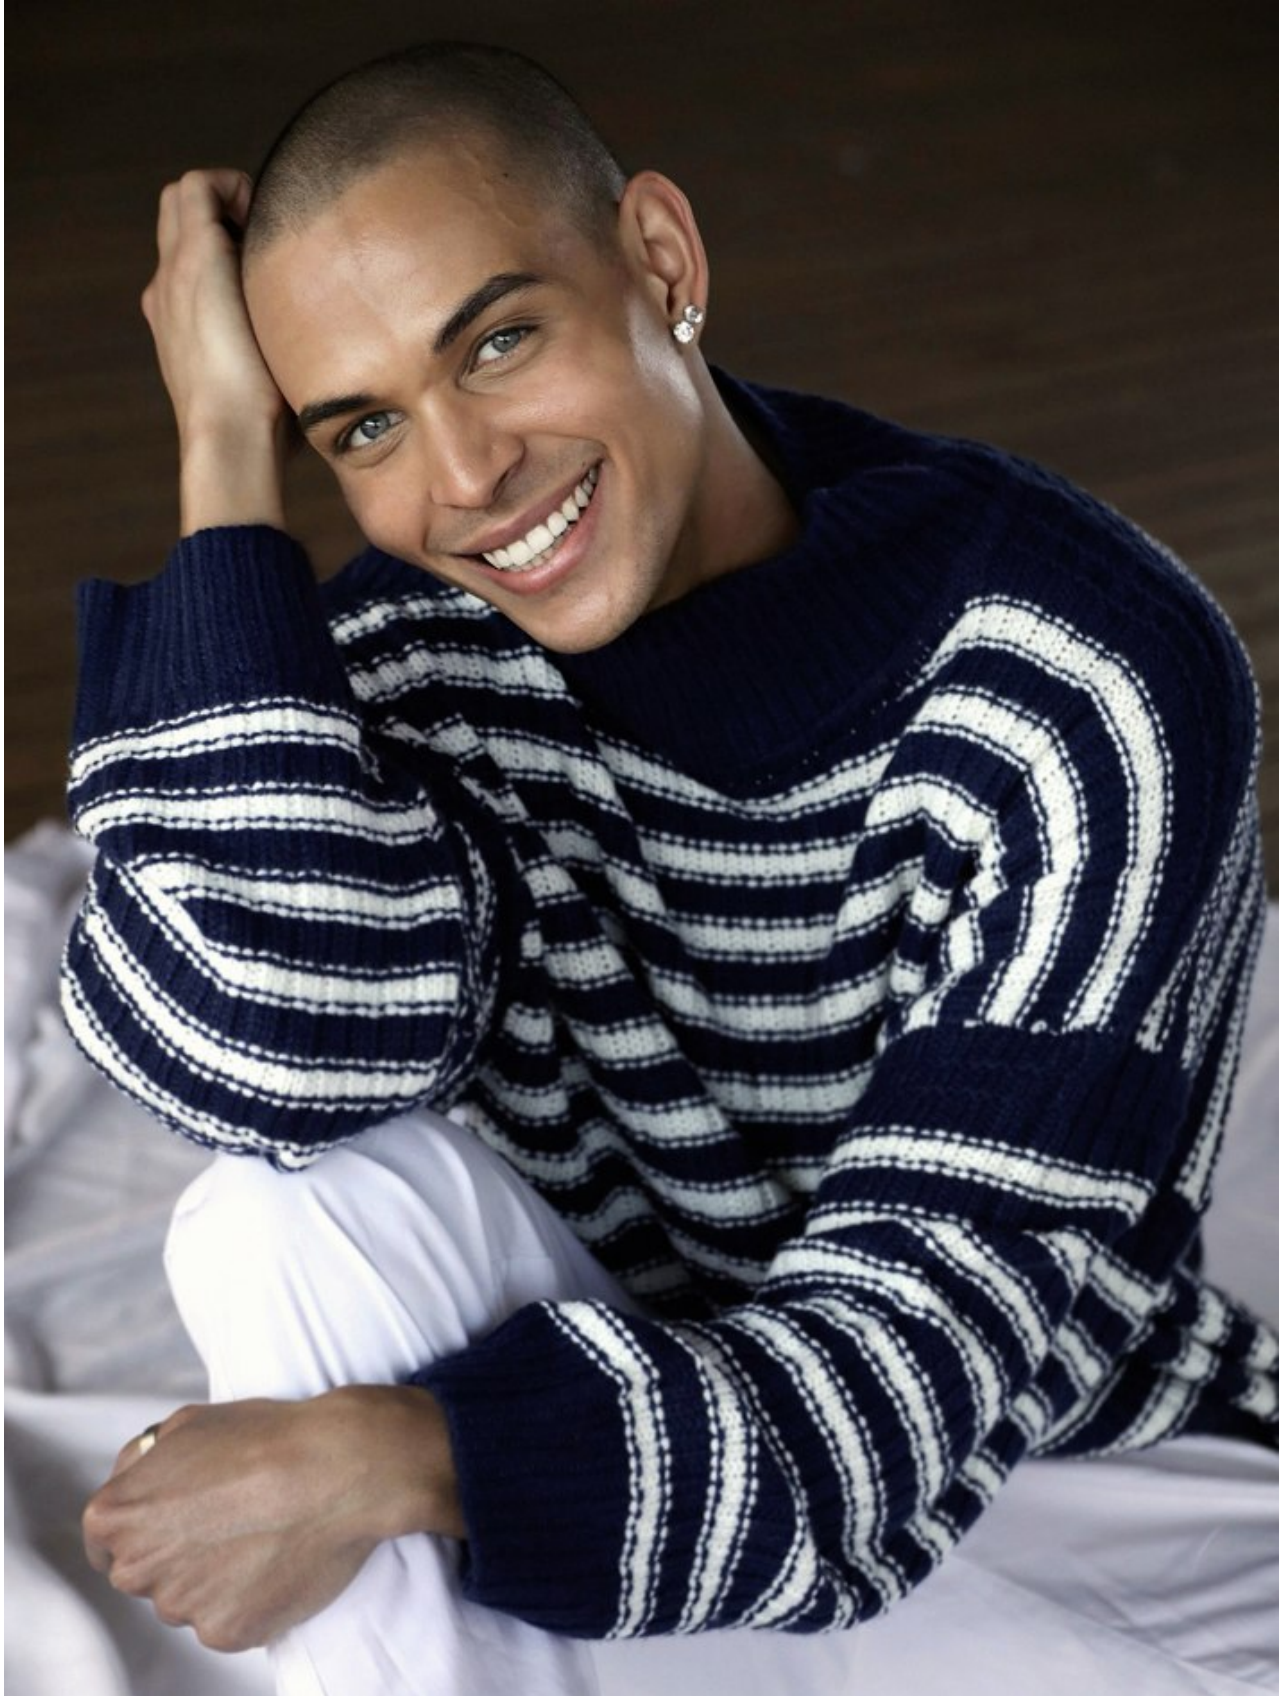

CALLYN HOPE

BOSS MODELS

JOHANNESBURG

CALLYN HOPE

Height: 180cm Chest: 101cm Waist: 79cm Shoe: 8 UK Hair: Brown Eyes: Blue