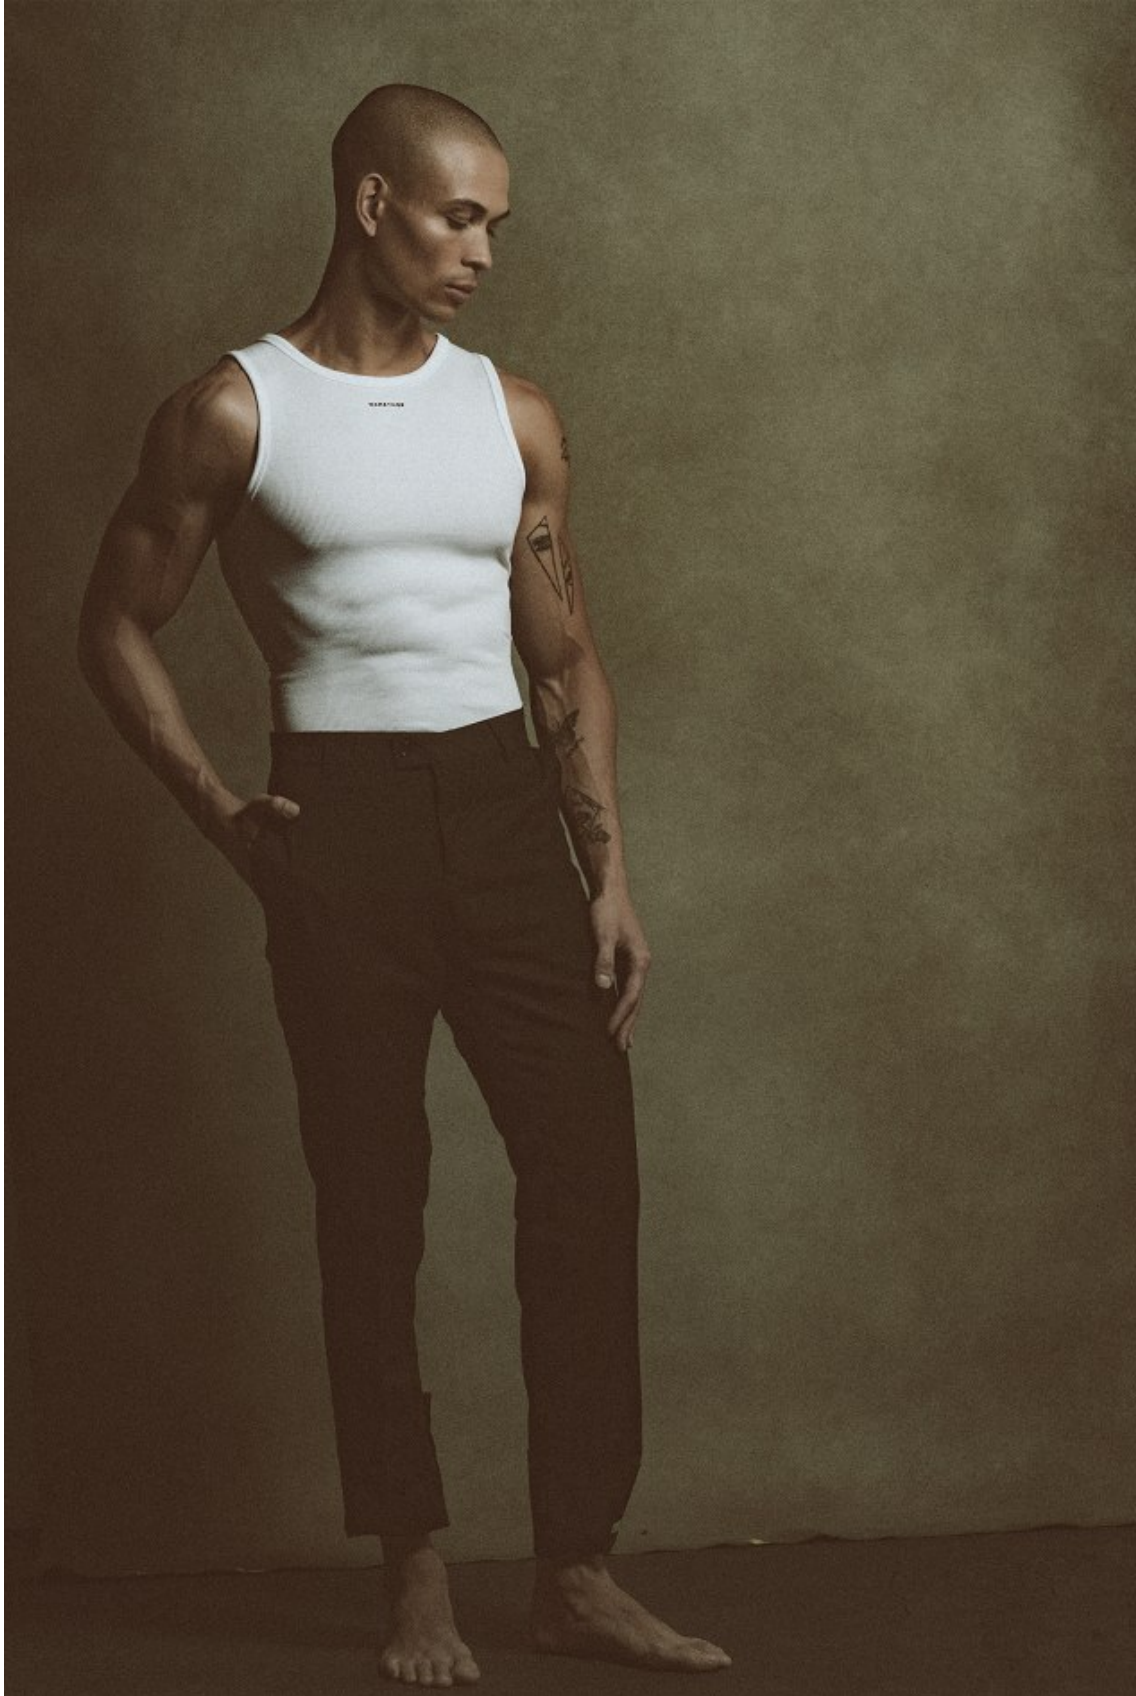

CALLYN HOPE

BOSS MODELS

JOHANNESBURG

CALLYN HOPE

Height: 180cm Chest: 101cm Waist: 79cm Shoe: 8 UK Hair: Brown Eyes: Blue