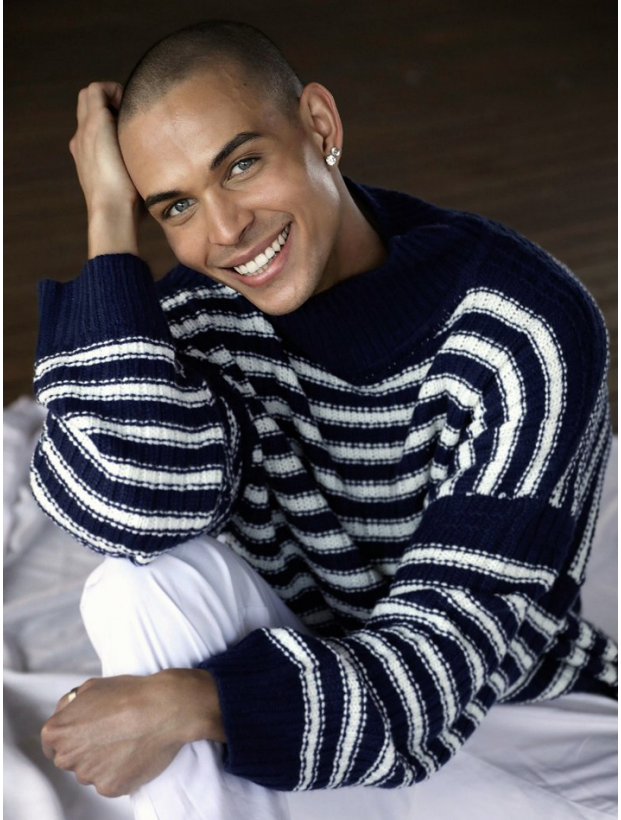

BOSS MODELS

JOHANNESBURG

CALLYN HOPE

Height: 180cm Chest: 101cm Waist: 79cm Shoe: 8 UK Hair: Brown Eyes: Blue

BOSS MODELS

JOHANNESBURG

CALLYN HOPE

Height: 180cm Chest: 101cm Waist: 79cm Shoe: 8 UK Hair: Brown Eyes: Blue