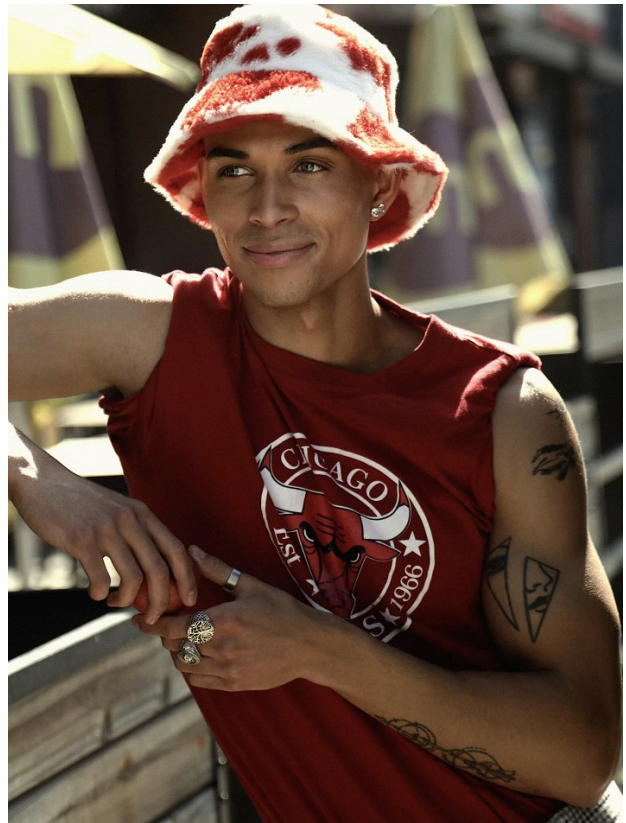

BOSS MODELS

JOHANNESBURG

CALLYN HOPE

Height: 180cm Chest: 101cm Waist: 79cm Shoe: 8 UK Hair: Brown Eyes: Blue

BOSS MODELS

JOHANNESBURG

CALLYN HOPE

Height: 180cm Chest: 101cm Waist: 79cm Shoe: 8 UK Hair: Brown Eyes: Blue