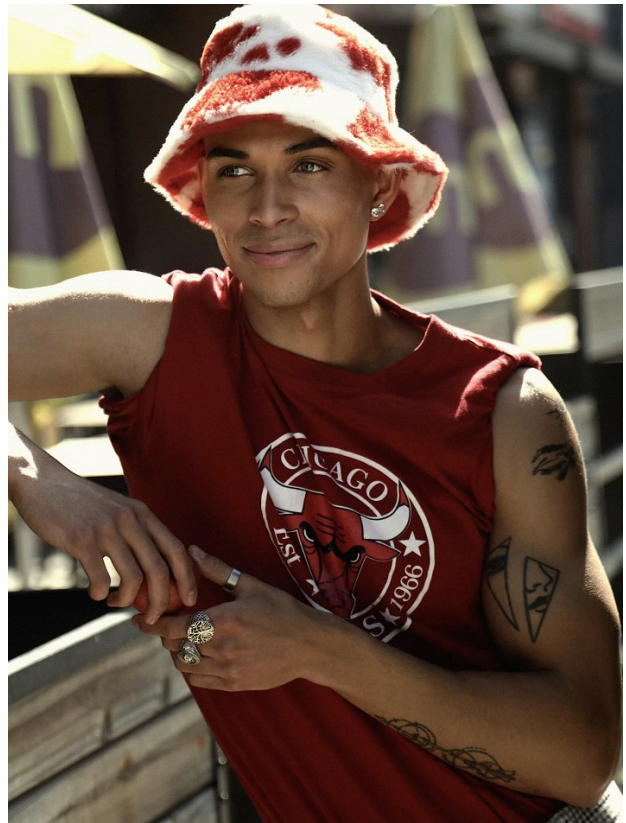

BOSS MODELS

JOHANNESBURG

CALLYN HOPE

Height: 180cm Chest: 101cm Waist: 79cm Shoe: 8 UK Hair: Brown Eyes: Blue

BOSS MODELS

JOHANNESBURG

CALYNN HOPE

Height: 180cm Chest: 101cm Waist: 79cm Shoe: 8 UK Hair: Brown Eyes: Blue

BOSS MODELS

JOHANNESBURG

CALLYN HOPE

Height: 180cm Chest: 101cm Waist: 79cm Shoe: 8 UK Hair: Brown Eyes: Blue

BOSS MODELS

JOHANNESBURG

CALLYN HOPE

Height: 180cm Chest: 101cm Waist: 79cm Shoe: 8 UK Hair: Brown Eyes: Blue