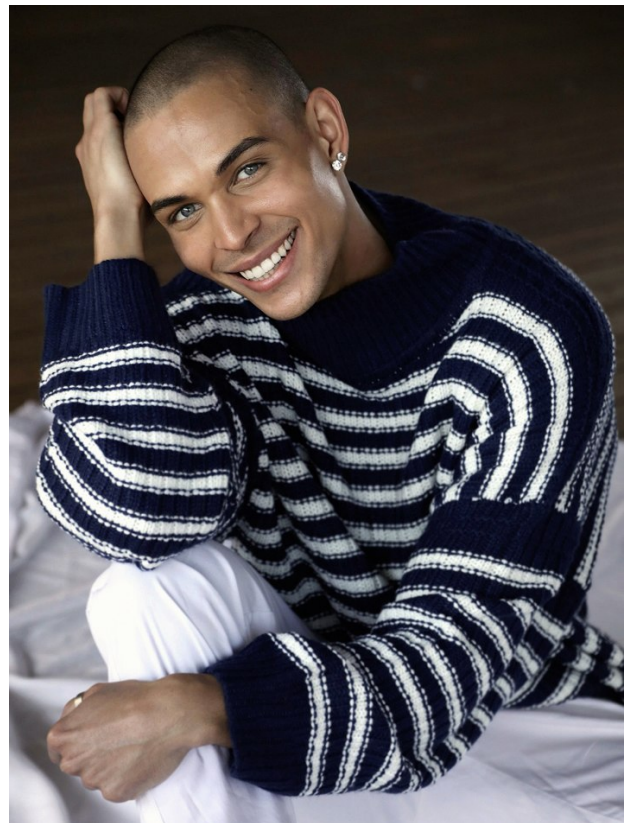

BOSS MODELS

JOHANNESBURG

CALLYN HOPE

Height: 180cm Chest: 101cm Waist: 79cm Shoe: 8 UK Hair: Brown Eyes: Blue

BOSS MODELS

JOHANNESBURG

CALYNN HOPE

Height: 180cm Chest: 101cm Waist: 79cm Shoe: 8 UK Hair: Brown Eyes: Blue