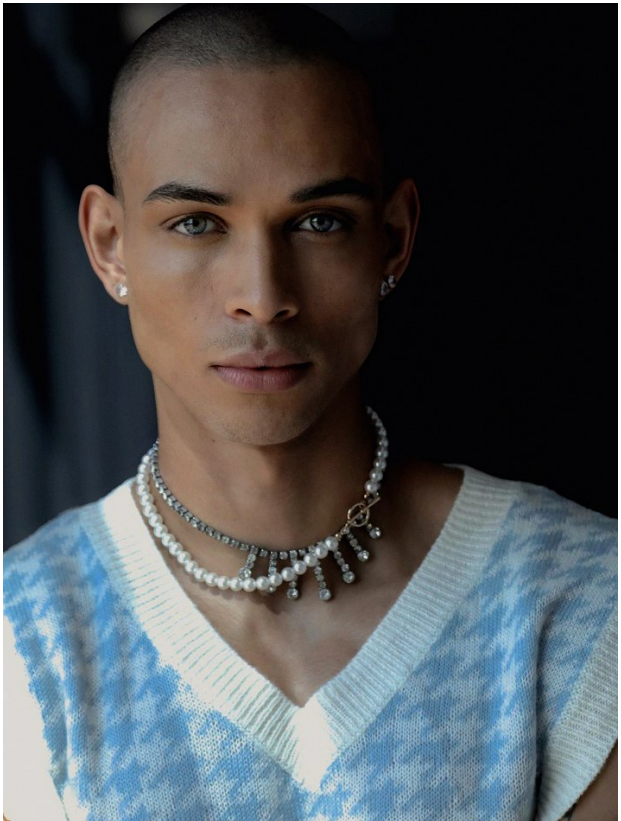

BOSS MODELS

JOHANNESBURG

CALLYN HOPE

Height: 180cm Chest: 101cm Waist: 79cm Shoe: 8 UK Hair: Brown Eyes: Blue