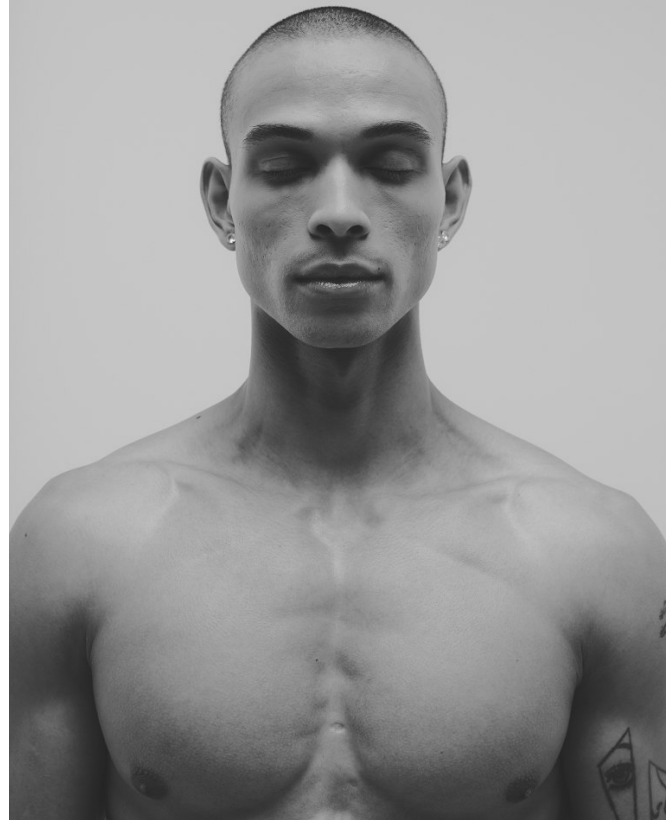

BOSS MODELS

JOHANNESBURG

CALLYN HOPE

Height: 180cm Chest: 101cm Waist: 79cm Shoe: 8 UK Hair: Brown Eyes: Blue

BOSS MODELS

JOHANNESBURG

CALLYN HOPE

Height: 180cm Chest: 101cm Waist: 79cm Shoe: 8 UK Hair: Brown Eyes: Blue