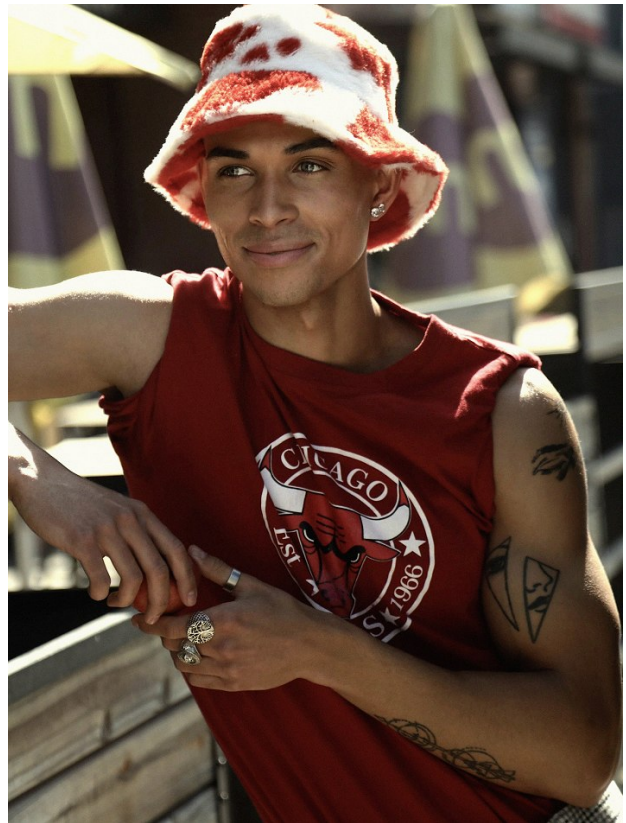

BOSS MODELS

JOHANNESBURG

CALLYN HOPE

Height: 180cm Chest: 101cm Waist: 79cm Shoe: 8 UK Hair: Brown Eyes: Blue