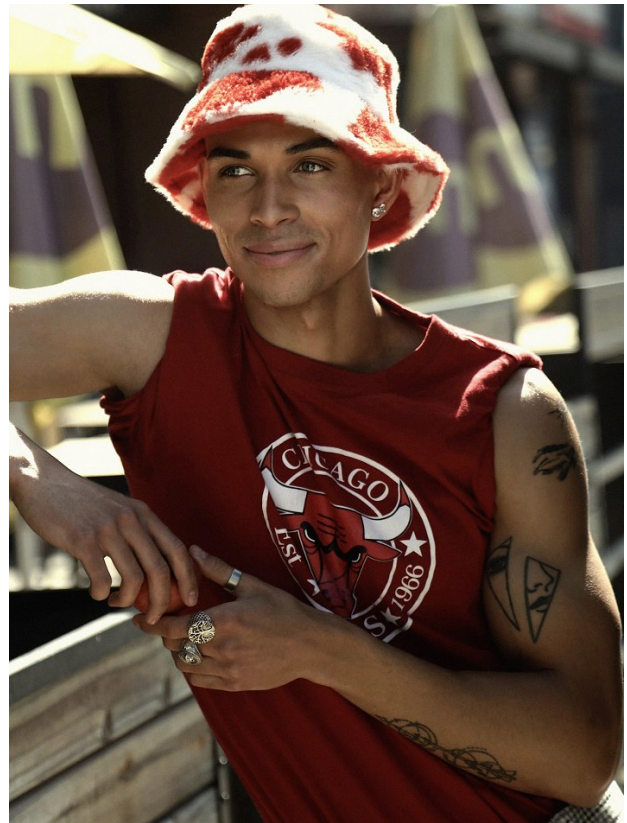

BOSS MODELS

JOHANNESBURG

CALLYN HOPE

Height: 180cm Chest: 101cm Waist: 79cm Shoe: 8 UK Hair: Brown Eyes: Blue