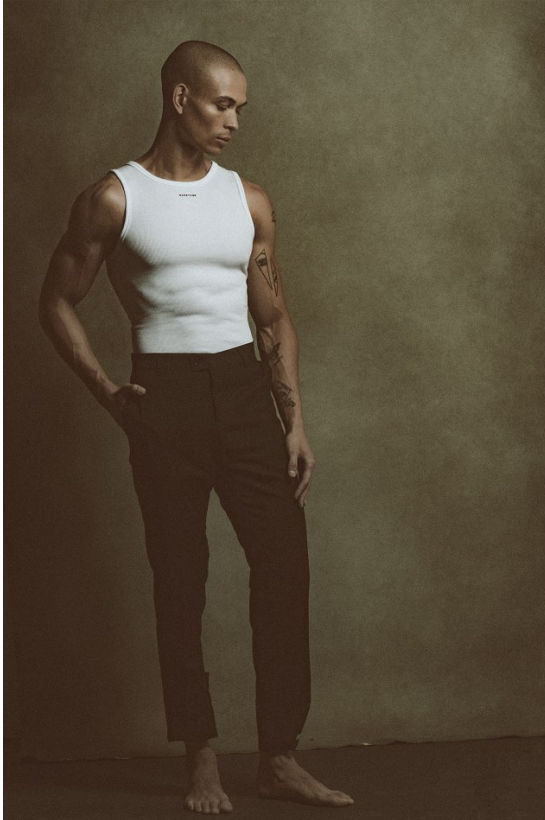

BOSS MODELS

JOHANNESBURG

CALLYN HOPE

Height: 180cm Chest: 101cm Waist: 79cm Shoe: 8 UK Hair: Brown Eyes: Blue

BOSS MODELS

JOHANNESBURG

CALLYN HOPE

Height: 180cm Chest: 101cm Waist: 79cm Shoe: 8 UK Hair: Brown Eyes: Blue

BOSS MODELS

JOHANNESBURG

CALYNN HOPE

Height: 180cm Chest: 101cm Waist: 79cm Shoe: 8 UK Hair: Brown Eyes: Blue

BOSS MODELS

JOHANNESBURG

CALLYN HOPE

Height: 180cm Chest: 101cm Waist: 79cm Shoe: 8 UK Hair: Brown Eyes: Blue

BOSS MODELS

JOHANNESBURG

CALLYN HOPE

Height: 180cm Chest: 101cm Waist: 79cm Shoe: 8 UK Hair: Brown Eyes: Blue