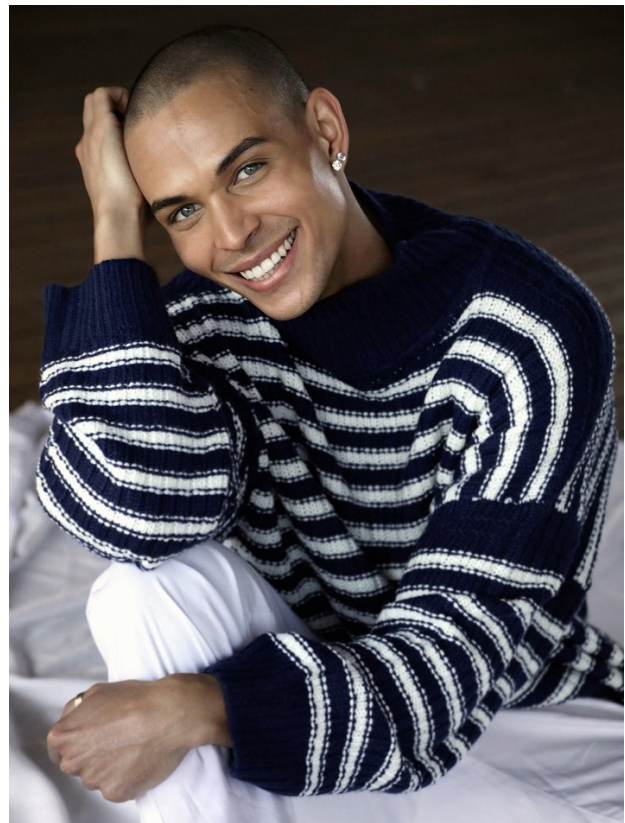

BOSS MODELS

JOHANNESBURG

CALLYN HOPE

Height: 180cm Chest: 101cm Waist: 79cm Shoe: 8 UK Hair: Brown Eyes: Blue

BOSS MODELS

JOHANNESBURG

CALLYN HOPE

Height: 180cm Chest: 101cm Waist: 79cm Shoe: 8 UK Hair: Brown Eyes: Blue