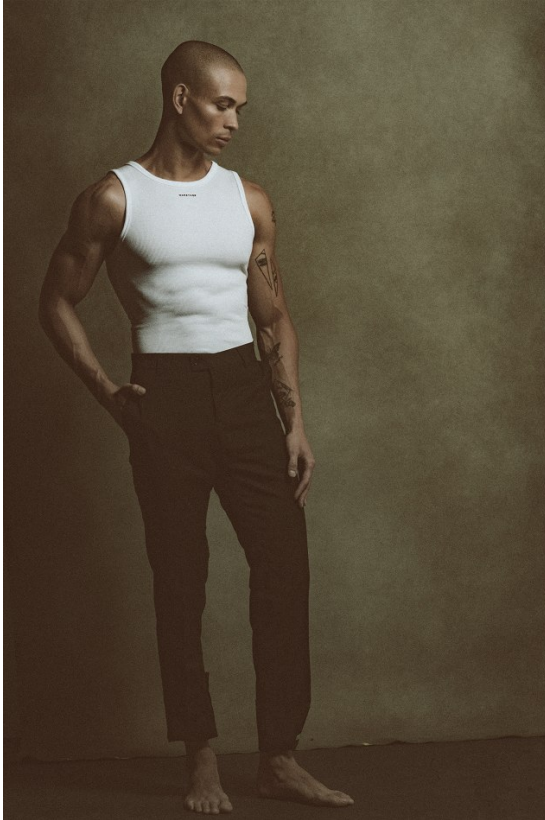

BOSS MODELS

JOHANNESBURG

CALYNN HOPE

Height: 180cm Chest: 101cm Waist: 79cm Shoe: 8 UK Hair: Brown Eyes: Blue

BOSS MODELS

JOHANNESBURG

CALLYN HOPE

Height: 180cm Chest: 101cm Waist: 79cm Shoe: 8 UK Hair: Brown Eyes: Blue

BOSS MODELS

JOHANNESBURG

CALLYN HOPE

Height: 180cm Chest: 101cm Waist: 79cm Shoe: 8 UK Hair: Brown Eyes: Blue

BOSS MODELS

JOHANNESBURG

CALLYN HOPE

Height: 180cm Chest: 101cm Waist: 79cm Shoe: 8 UK Hair: Brown Eyes: Blue

BOSS MODELS

JOHANNESBURG

CALLYN HOPE

Height: 180cm Chest: 101cm Waist: 79cm Shoe: 8 UK Hair: Brown Eyes: Blue