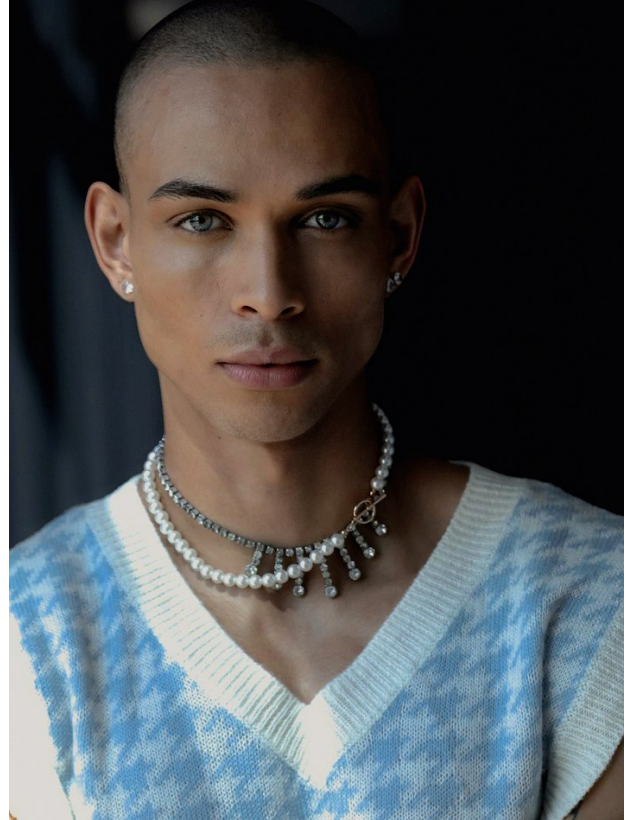

BOSS MODELS

JOHANNESBURG

CALLYN HOPE

Height: 180cm Chest: 101cm Waist: 79cm Shoe: 8 UK Hair: Brown Eyes: Blue