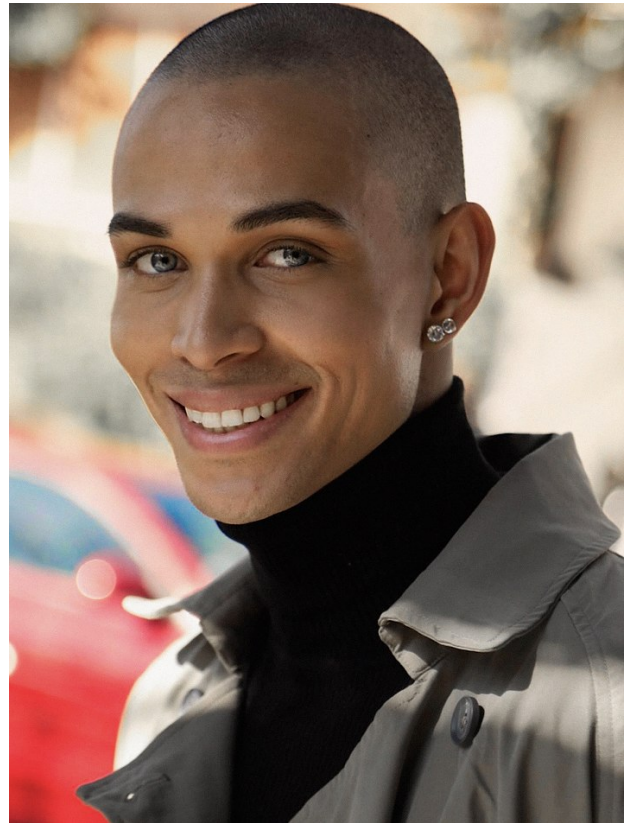

BOSS MODELS

JOHANNESBURG

CALLYN HOPE

Height: 180cm Chest: 101cm Waist: 79cm Shoe: 8 UK Hair: Brown Eyes: Blue

BOSS MODELS

JOHANNESBURG

CALLYN HOPE

Height: 180cm Chest: 101cm Waist: 79cm Shoe: 8 UK Hair: Brown Eyes: Blue