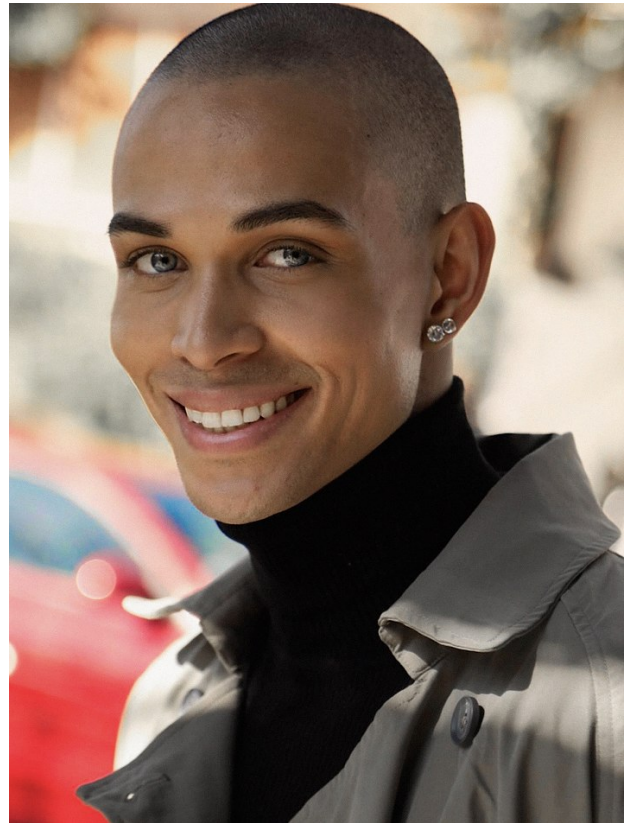

BOSS MODELS

JOHANNESBURG

CALLYN HOPE

Height: 180cm Chest: 101cm Waist: 79cm Shoe: 8 UK Hair: Brown Eyes: Blue

BOSS MODELS

JOHANNESBURG

CALYNN HOPE

Height: 180cm Chest: 101cm Waist: 79cm Shoe: 8 UK Hair: Brown Eyes: Blue

BOSS MODELS

JOHANNESBURG

CALLYN HOPE

Height: 180cm Chest: 101cm Waist: 79cm Shoe: 8 UK Hair: Brown Eyes: Blue

BOSS MODELS

JOHANNESBURG

CALLYN HOPE

Height: 180cm Chest: 101cm Waist: 79cm Shoe: 8 UK Hair: Brown Eyes: Blue