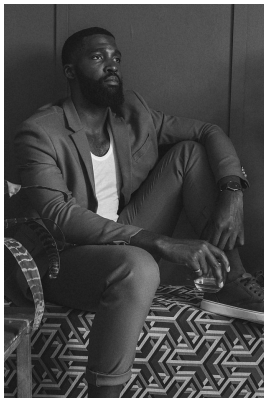

BOSS MODELS

JOHANNESBURG

BETHEL SANZA

Height: 193cm Chest: 111cm Waist: 88cm Suit: 34 L Shoe: 12 UK Hair: Black Eyes: Brown

BOSS MODELS

JOHANNESBURG

BETHEL SANZA

Height: 193cm Chest: 111cm Waist: 88cm Suit: 34 L Shoe: 12 UK Hair: Black Eyes: Brown

BOSS MODELS

JOHANNESBURG

BETHEL SANZA

Height: 193cm Chest: 111cm Waist: 88cm Suit: 34 L Shoe: 12 UK Hair: Black Eyes: Brown