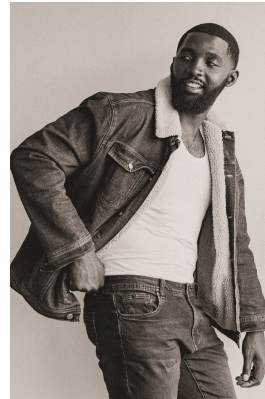

BOSS MODELS

JOHANNESBURG

BETHEL SANZA

Height: 193cm Chest: 111cm Waist: 88cm Suit: 34 L Shoe: 11 UK Hair: Black Eyes: Brown

BOSS MODELS

JOHANNESBURG

BETHEL SANZA

Height: 193cm Chest: 111cm Waist: 88cm Suit: 34 L Shoe: 11 UK Hair: Black Eyes: Brown

BOSS MODELS

JOHANNESBURG

BETHEL SANZA

Height: 193cm Chest: 111cm Waist: 88cm Suit: 34 L Shoe: 11 UK Hair: Black Eyes: Brown