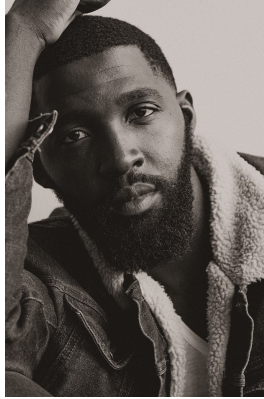

BOSS MODELS

JOHANNESBURG

BETHEL SANZA

Height: 193cm Chest: 111cm Waist: 88cm Suit: 34 L Shoe: 12 UK Hair: Black Eyes: Brown

BOSS MODELS

JOHANNESBURG

BETHEL SANZA

Height: 193cm Chest: 111cm Waist: 88cm Suit: 34 L Shoe: 12 UK Hair: Black Eyes: Brown

BOSS MODELS

JOHANNESBURG

BETHEL SANZA

Height: 193cm Chest: 111cm Waist: 88cm Suit: 34 L Shoe: 12 UK Hair: Black Eyes: Brown