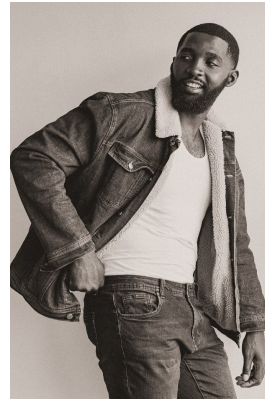

BOSS MODELS

JOHANNESBURG

BETHEL SANZA

Height: 193cm Chest: 111cm Waist: 88cm Suit: 34 L Shoe: 12 UK Hair: Black Eyes: Brown

BOSS MODELS

JOHANNESBURG

BETHEL SANZA

Height: 193cm Chest: 111cm Waist: 88cm Suit: 34 L Shoe: 12 UK Hair: Black Eyes: Brown

BOSS MODELS

JOHANNESBURG

BETHEL SANZA

Height: 193cm Chest: 111cm Waist: 88cm Suit: 34 L Shoe: 12 UK Hair: Black Eyes: Brown