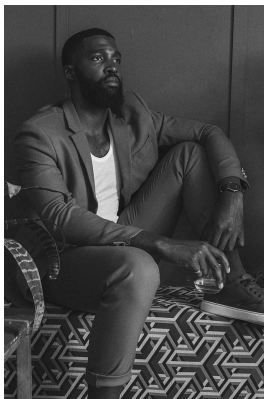

BOSS MODELS

JOHANNESBURG

BETHEL SANZA

Height: 193cm Chest: 111cm Waist: 89cm Suit: 34 L Shoe: 11 UK Hair: Black Eyes: Brown

BOSS MODELS

JOHANNESBURG

BETHEL SANZA

Height: 193cm Chest: 111cm Waist: 89cm Suit: 34 L Shoe: 11 UK Hair: Black Eyes: Brown

BOSS MODELS

JOHANNESBURG

BETHEL SANZA

Height: 193cm Chest: 111cm Waist: 89cm Suit: 34 L Shoe: 11 UK Hair: Black Eyes: Brown