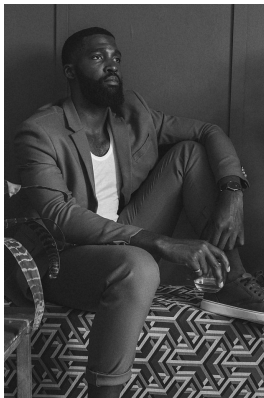

BOSS MODELS

JOHANNESBURG

BETHEL SANZA

Height: 193cm Chest: 111cm Waist: 88cm Suit: 34 L Shoe: 11 UK Hair: Black Eyes: Brown

BOSS MODELS

JOHANNESBURG

BETHEL SANZA

Height: 193cm Chest: 111cm Waist: 88cm Suit: 34 L Shoe: 11 UK Hair: Black Eyes: Brown

BOSS MODELS

JOHANNESBURG

BETHEL SANZA

Height: 193cm Chest: 111cm Waist: 88cm Suit: 34 L Shoe: 11 UK Hair: Black Eyes: Brown