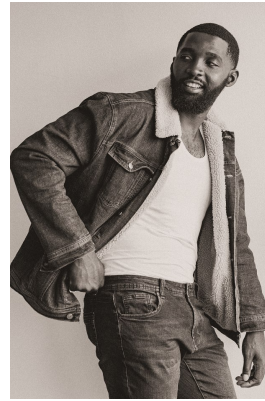

BOSS MODELS

JOHANNESBURG

BETHEL SANZA

Height: 193cm Chest: 111cm Waist: 89cm Suit: 34 L Shoe: 11 UK Hair: Black Eyes: Brown

BOSS MODELS

JOHANNESBURG

BETHEL SANZA

Height: 193cm Chest: 111cm Waist: 89cm Suit: 34 L Shoe: 11 UK Hair: Black Eyes: Brown

BOSS MODELS

JOHANNESBURG

BETHEL SANZA

Height: 193cm Chest: 111cm Waist: 89cm Suit: 34 L Shoe: 11 UK Hair: Black Eyes: Brown