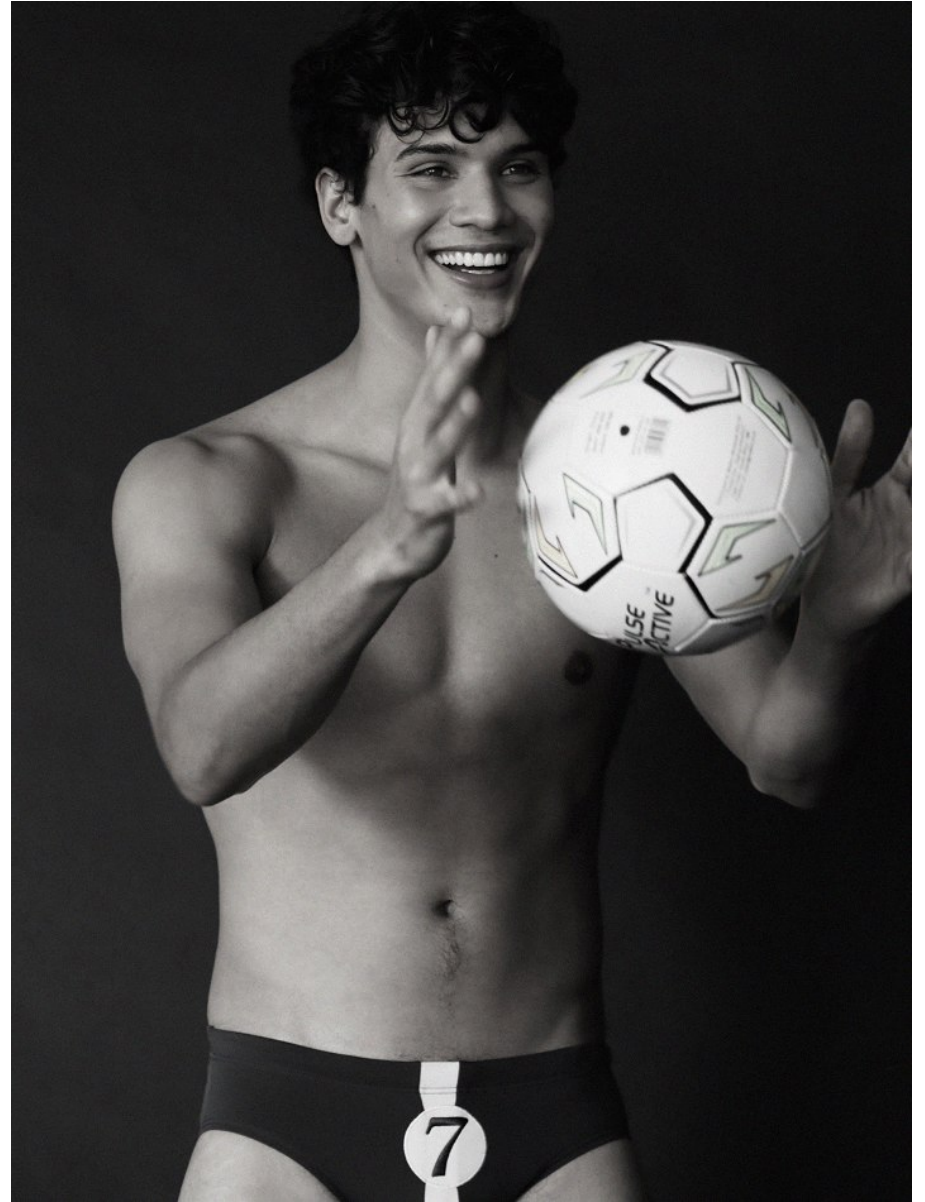

BOSS MODELS

JOHANNESBURG

JORDAN WHITCHER

Height: 189cm Chest: 100cm Waist: 81cm Shoe: 10.5 UK Hair: Black Eyes: Blue/Green