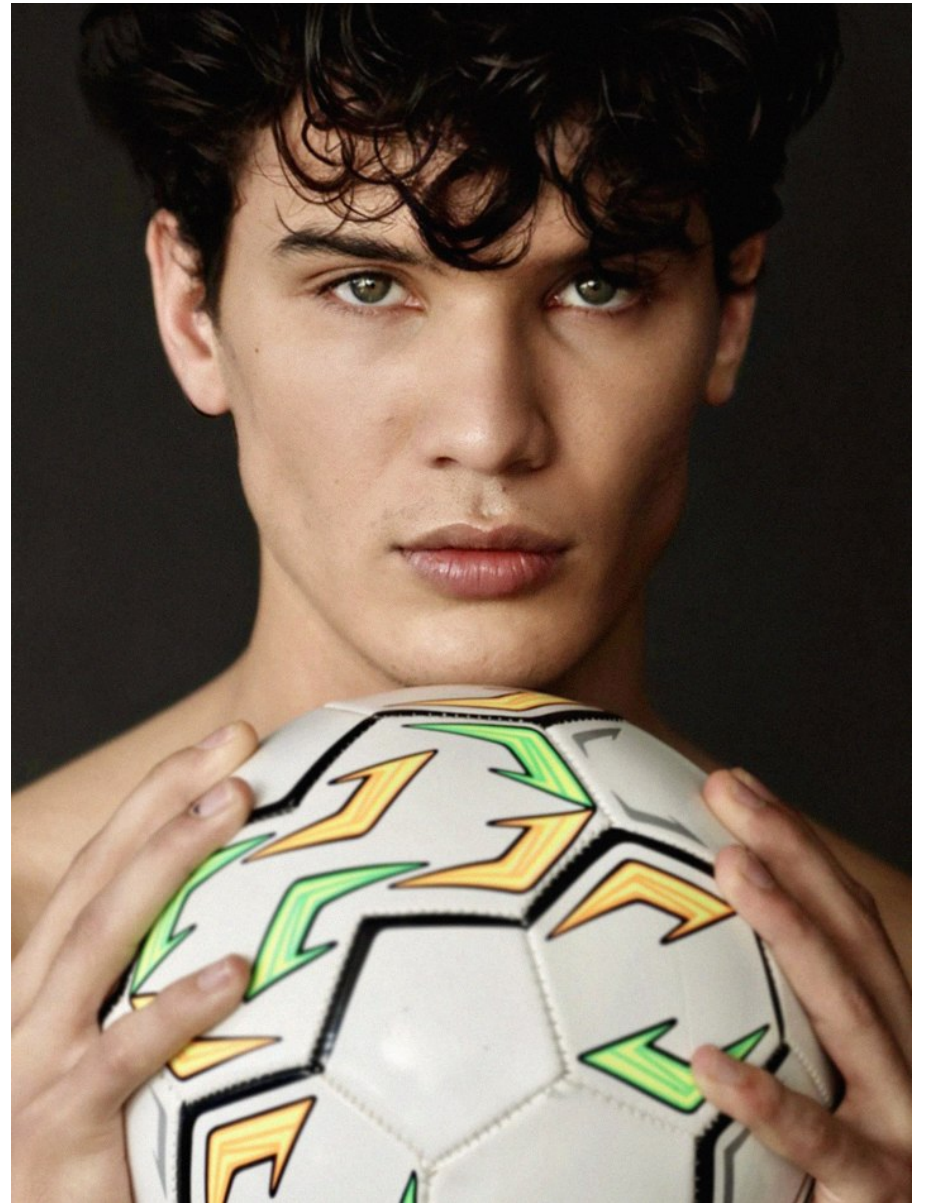

BOSS MODELS

JOHANNESBURG

JORDAN WHITCHER

Height: 189cm Chest: 100cm Waist: 81cm Shoe: 10.5 UK Hair: Black Eyes: Blue/Green