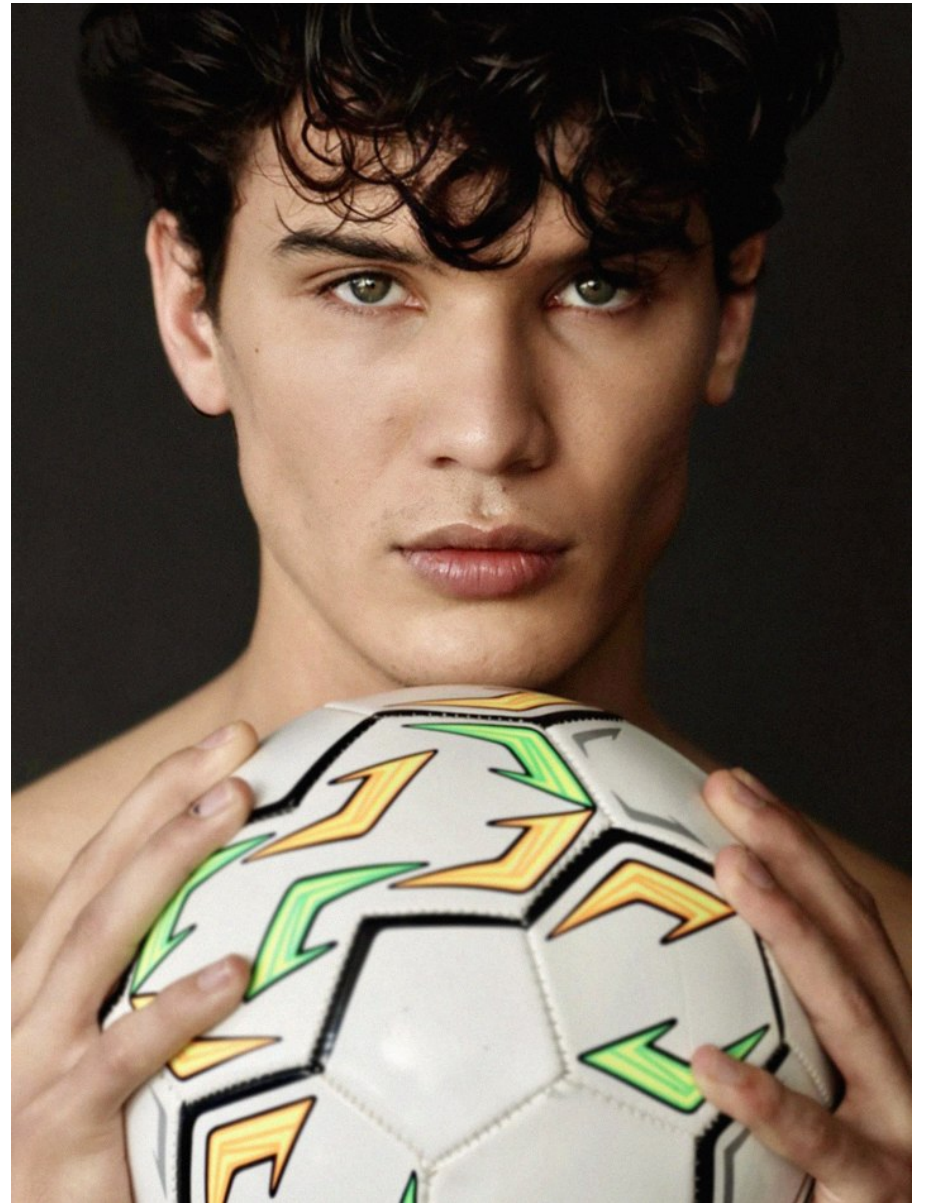

BOSS MODELS

JOHANNESBURG

JORDAN WHITCHER

Height: 189cm Chest: 100cm Waist: 81cm Shoe: 10.5 UK Hair: Black Eyes: Blue/Green

BOSS MODELS

JOHANNESBURG

JORDAN WHITCHER

Height: 189cm Chest: 100cm Waist: 81cm Shoe: 10.5 UK Hair: Black Eyes: Blue/Green