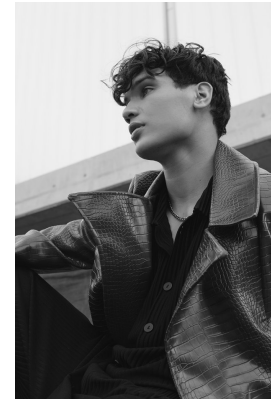

BOSS MODELS

JOHANNESBURG

JORDAN WHITCHER

Height: 189cm Chest: 100cm Waist: 81cm Shoe: 10.5 UK Hair: Black Eyes: Blue/Green

BOSS MODELS

JOHANNESBURG

JORDAN WHITCHER

Height: 189cm Chest: 100cm Waist: 81cm Shoe: 10.5 UK Hair: Black Eyes: Blue/Green