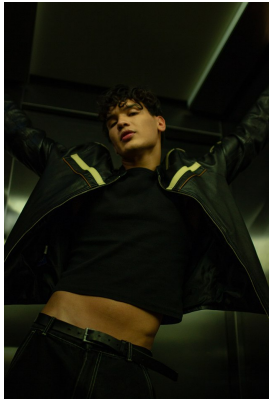

BOSS MODELS

JOHANNESBURG

JORDAN WHITCHER

Height: 189cm Chest: 100cm Waist: 81cm Shoe: 10.5 UK Hair: Black Eyes: Blue/Green

BOSS MODELS

JOHANNESBURG

JORDAN WHITCHER

Height: 189cm Chest: 100cm Waist: 81cm Shoe: 10.5 UK Hair: Black Eyes: Blue/Green