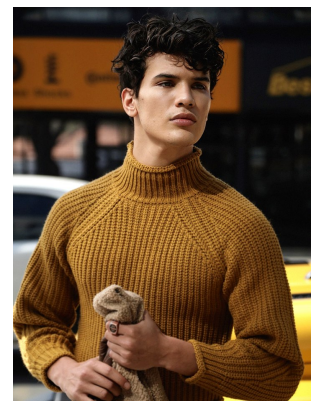

BOSS MODELS

JOHANNESBURG

JORDAN WHITCHER

Height: 189cm Chest: 100cm Waist: 81cm Shoe: 10.5 UK Hair: Black Eyes: Blue/Green

BOSS MODELS

JOHANNESBURG

JORDAN WHITCHER

Height: 189cm Chest: 100cm Waist: 81cm Shoe: 10.5 UK Hair: Black Eyes: Blue/Green