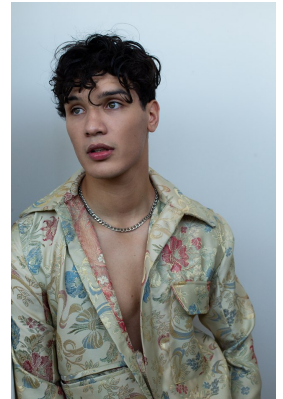

BOSS MODELS

JOHANNESBURG

JORDAN WHITCHER

Height: 189cm Chest: 100cm Waist: 81cm Shoe: 10.5 UK Hair: Black Eyes: Blue/Green

BOSS MODELS

JOHANNESBURG

JORDAN WHITCHER

Height: 189cm Chest: 100cm Waist: 81cm Shoe: 10.5 UK Hair: Black Eyes: Blue/Green