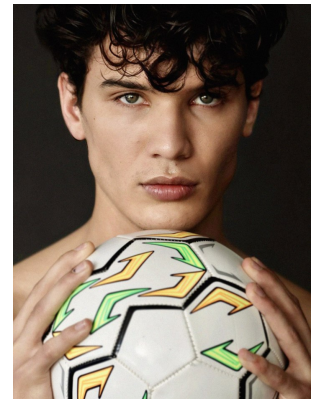

BOSS MODELS

JOHANNESBURG

JORDAN WHITCHER

Height: 189cm Chest: 100cm Waist: 81cm Shoe: 10.5 UK Hair: Black Eyes: Blue/Green

BOSS MODELS

JOHANNESBURG

JORDAN WHITCHER

Height: 189cm Chest: 100cm Waist: 81cm Shoe: 10.5 UK Hair: Black Eyes: Blue/Green