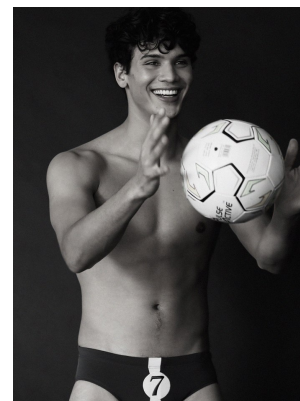

BOSS MODELS

JOHANNESBURG

JORDAN WHITCHER

Height: 189cm Chest: 100cm Waist: 81cm Shoe: 10.5 UK Hair: Black Eyes: Blue/Green

BOSS MODELS

JOHANNESBURG

JORDAN WHITCHER

Height: 189cm Chest: 100cm Waist: 81cm Shoe: 10.5 UK Hair: Black Eyes: Blue/Green