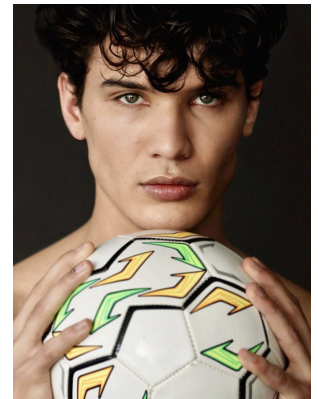

BOSS MODELS

JOHANNESBURG

JORDAN WHITCHER

Height: 189cm Chest: 100cm Waist: 81cm Shoe: 10.5 UK Hair: Black Eyes: Blue/Green

BOSS MODELS

JOHANNESBURG

JORDAN WHITCHER

Height: 189cm Chest: 100cm Waist: 81cm Shoe: 10.5 UK Hair: Black Eyes: Blue/Green