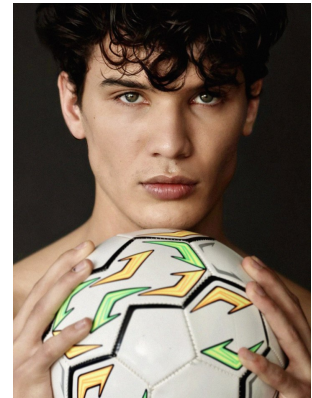

BOSS MODELS

JOHANNESBURG

JORDAN WHITCHER

Height: 189cm Chest: 100cm Waist: 81cm Shoe: 10.5 UK Hair: Black Eyes: Blue/Green

BOSS MODELS

JOHANNESBURG

JORDAN WHITCHER

Height: 189cm Chest: 100cm Waist: 81cm Shoe: 10.5 UK Hair: Black Eyes: Blue/Green