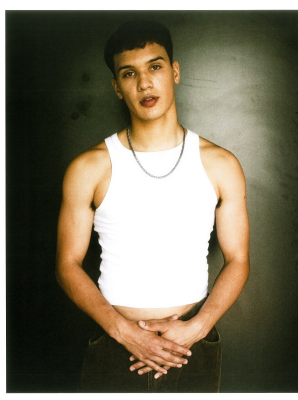

BOSS MODELS

JOHANNESBURG

JORDAN WHITCHER

Height: 189cm Chest: 100cm Waist: 81cm Shoe: 10.5 UK Hair: Black Eyes: Blue/Green

BOSS MODELS

JOHANNESBURG

JORDAN WHITCHER

Height: 189cm Chest: 100cm Waist: 81cm Shoe: 10.5 UK Hair: Black Eyes: Blue/Green