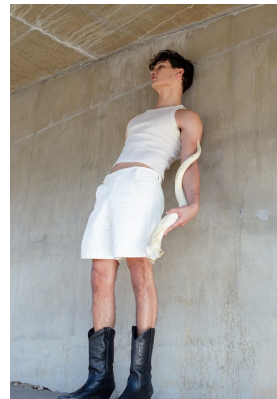

BOSS MODELS

JOHANNESBURG

JORDAN WHITCHER

Height: 189cm Chest: 100cm Waist: 81cm Shoe: 10.5 UK Hair: Black Eyes: Blue/Green

BOSS MODELS

JOHANNESBURG

JORDAN WHITCHER

Height: 189cm Chest: 100cm Waist: 81cm Shoe: 10.5 UK Hair: Black Eyes: Blue/Green