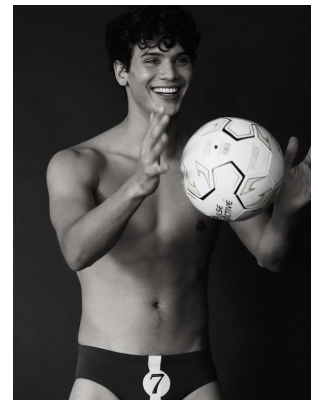

BOSS MODELS

JOHANNESBURG

JORDAN WHITCHER

Height: 189cm Chest: 100cm Waist: 81cm Shoe: 10.5 UK Hair: Black Eyes: Blue/Green

BOSS MODELS

JOHANNESBURG

JORDAN WHITCHER

Height: 189cm Chest: 100cm Waist: 81cm Shoe: 10.5 UK Hair: Black Eyes: Blue/Green