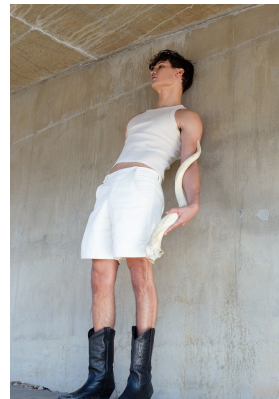

BOSS MODELS

JOHANNESBURG

JORDAN WHITCHER

Height: 189cm Chest: 100cm Waist: 81cm Shoe: 10.5 UK Hair: Black Eyes: Blue/Green

BOSS MODELS

JOHANNESBURG

JORDAN WHITCHER

Height: 189cm Chest: 100cm Waist: 81cm Shoe: 10.5 UK Hair: Black Eyes: Blue/Green