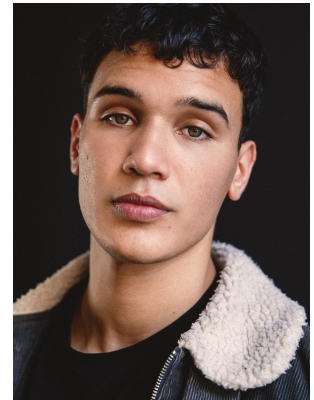

BOSS MODELS

JOHANNESBURG

JORDAN WHITCHER

Height: 189cm Chest: 100cm Waist: 81cm Shoe: 10.5 UK Hair: Black Eyes: Blue/Green

BOSS MODELS

JOHANNESBURG

JORDAN WHITCHER

Height: 189cm Chest: 100cm Waist: 81cm Shoe: 10.5 UK Hair: Black Eyes: Blue/Green