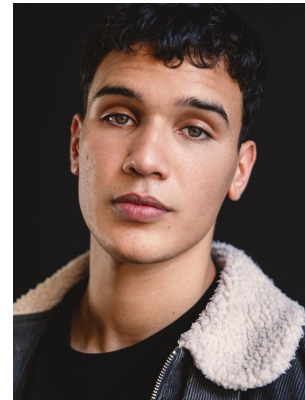

BOSS MODELS

JOHANNESBURG

JORDAN WHITCHER

Height: 189cm Chest: 100cm Waist: 81cm Shoe: 10.5 UK Hair: Black Eyes: Blue/Green

BOSS MODELS

JOHANNESBURG

JORDAN WHITCHER

Height: 189cm Chest: 100cm Waist: 81cm Shoe: 10.5 UK Hair: Black Eyes: Blue/Green