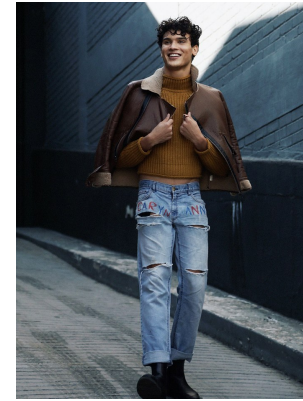

BOSS MODELS

JOHANNESBURG

JORDAN WHITCHER

Height: 189cm Chest: 100cm Waist: 81cm Shoe: 10.5 UK Hair: Black Eyes: Blue/Green

BOSS MODELS

JOHANNESBURG

JORDAN WHITCHER

Height: 189cm Chest: 100cm Waist: 81cm Shoe: 10.5 UK Hair: Black Eyes: Blue/Green