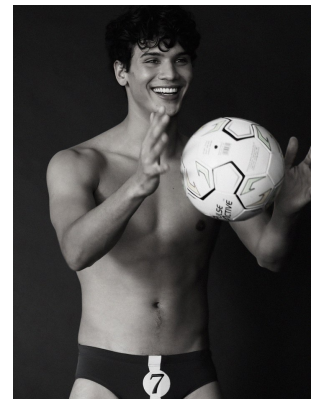

BOSS MODELS

JOHANNESBURG

JORDAN WHITCHER

Height: 189cm Chest: 100cm Waist: 81cm Shoe: 10.5 UK Hair: Black Eyes: Blue/Green

BOSS MODELS

JOHANNESBURG

JORDAN WHITCHER

Height: 189cm Chest: 100cm Waist: 81cm Shoe: 10.5 UK Hair: Black Eyes: Blue/Green