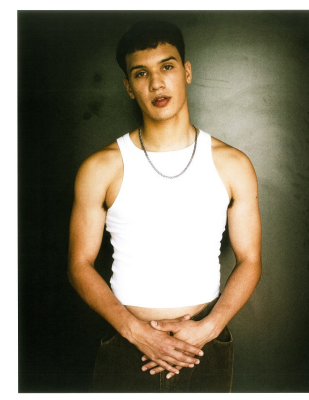

BOSS MODELS

JOHANNESBURG

JORDAN WHITCHER

Height: 189cm Chest: 100cm Waist: 81cm Shoe: 10.5 UK Hair: Black Eyes: Blue/Green

BOSS MODELS

JOHANNESBURG

JORDAN WHITCHER

Height: 189cm Chest: 100cm Waist: 81cm Shoe: 10.5 UK Hair: Black Eyes: Blue/Green