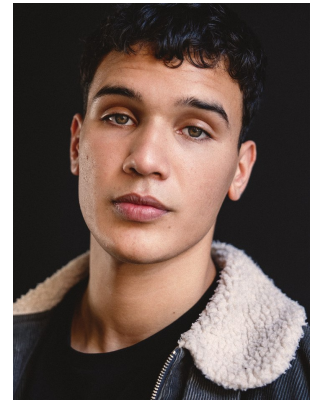

BOSS MODELS

JOHANNESBURG

JORDAN WHITCHER

Height: 189cm Chest: 100cm Waist: 81cm Shoe: 10.5 UK Hair: Black Eyes: Blue/Green

BOSS MODELS

JOHANNESBURG

JORDAN WHITCHER

Height: 189cm Chest: 100cm Waist: 81cm Shoe: 10.5 UK Hair: Black Eyes: Blue/Green