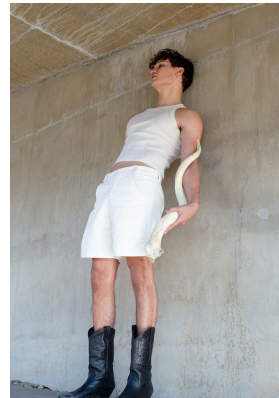

BOSS MODELS

JOHANNESBURG

JORDAN WHITCHER

Height: 189cm Chest: 100cm Waist: 81cm Shoe: 10.5 UK Hair: Black Eyes: Blue/Green

BOSS MODELS

JOHANNESBURG

JORDAN WHITCHER

Height: 189cm Chest: 100cm Waist: 81cm Shoe: 10.5 UK Hair: Black Eyes: Blue/Green