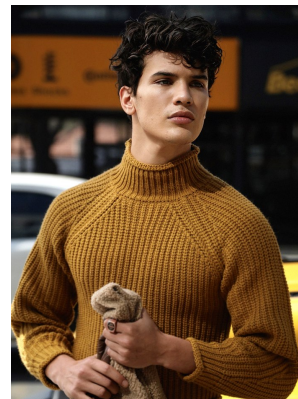

BOSS MODELS

JOHANNESBURG

JORDAN WHITCHER

Height: 189cm Chest: 100cm Waist: 81cm Shoe: 10.5 UK Hair: Black Eyes: Blue/Green

BOSS MODELS

JOHANNESBURG

JORDAN WHITCHER

Height: 189cm Chest: 100cm Waist: 81cm Shoe: 10.5 UK Hair: Black Eyes: Blue/Green