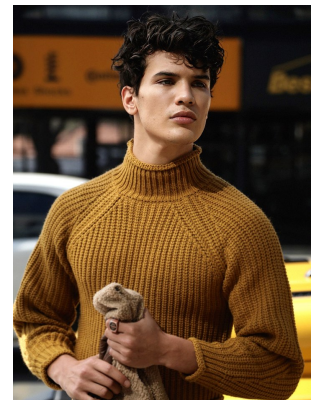

BOSS MODELS

JOHANNESBURG

JORDAN WHITCHER

Height: 189cm Chest: 100cm Waist: 81cm Shoe: 10.5 UK Hair: Black Eyes: Blue/Green

BOSS MODELS

JOHANNESBURG

JORDAN WHITCHER

Height: 189cm Chest: 100cm Waist: 81cm Shoe: 10.5 UK Hair: Black Eyes: Blue/Green