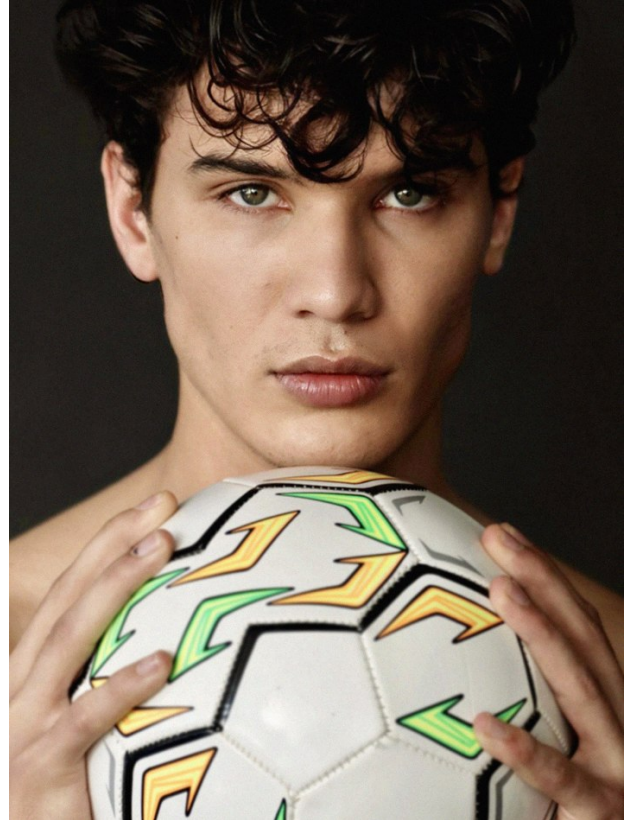

BOSS MODELS

JOHANNESBURG

JORDAN WHITCHER

Height: 189cm Chest: 100cm Waist: 81cm Shoe: 10.5 UK Hair: Black Eyes: Blue/Green

BOSS MODELS

JOHANNESBURG

JORDAN WHITCHER

Height: 189cm Chest: 100cm Waist: 81cm Shoe: 10.5 UK Hair: Black Eyes: Blue/Green