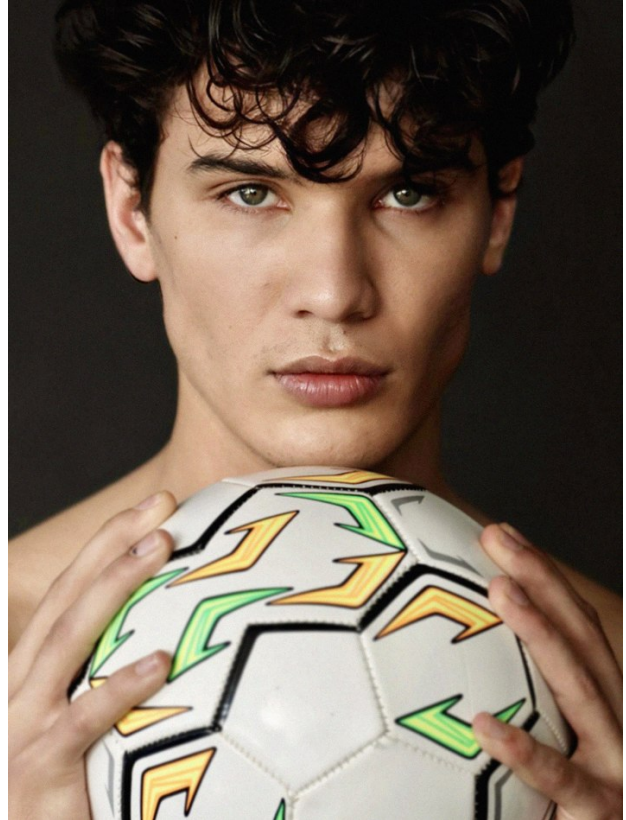

BOSS MODELS

JOHANNESBURG

JORDAN WHITCHER

Height: 189cm Chest: 100cm Waist: 81cm Shoe: 10.5 UK Hair: Black Eyes: Blue/Green

BOSS MODELS

JOHANNESBURG

JORDAN WHITCHER

Height: 189cm Chest: 100cm Waist: 81cm Shoe: 10.5 UK Hair: Black Eyes: Blue/Green

BOSS MODELS

JOHANNESBURG

JORDAN WHITCHER

Height: 189cm Chest: 100cm Waist: 81cm Shoe: 10.5 UK Hair: Black Eyes: Blue/Green