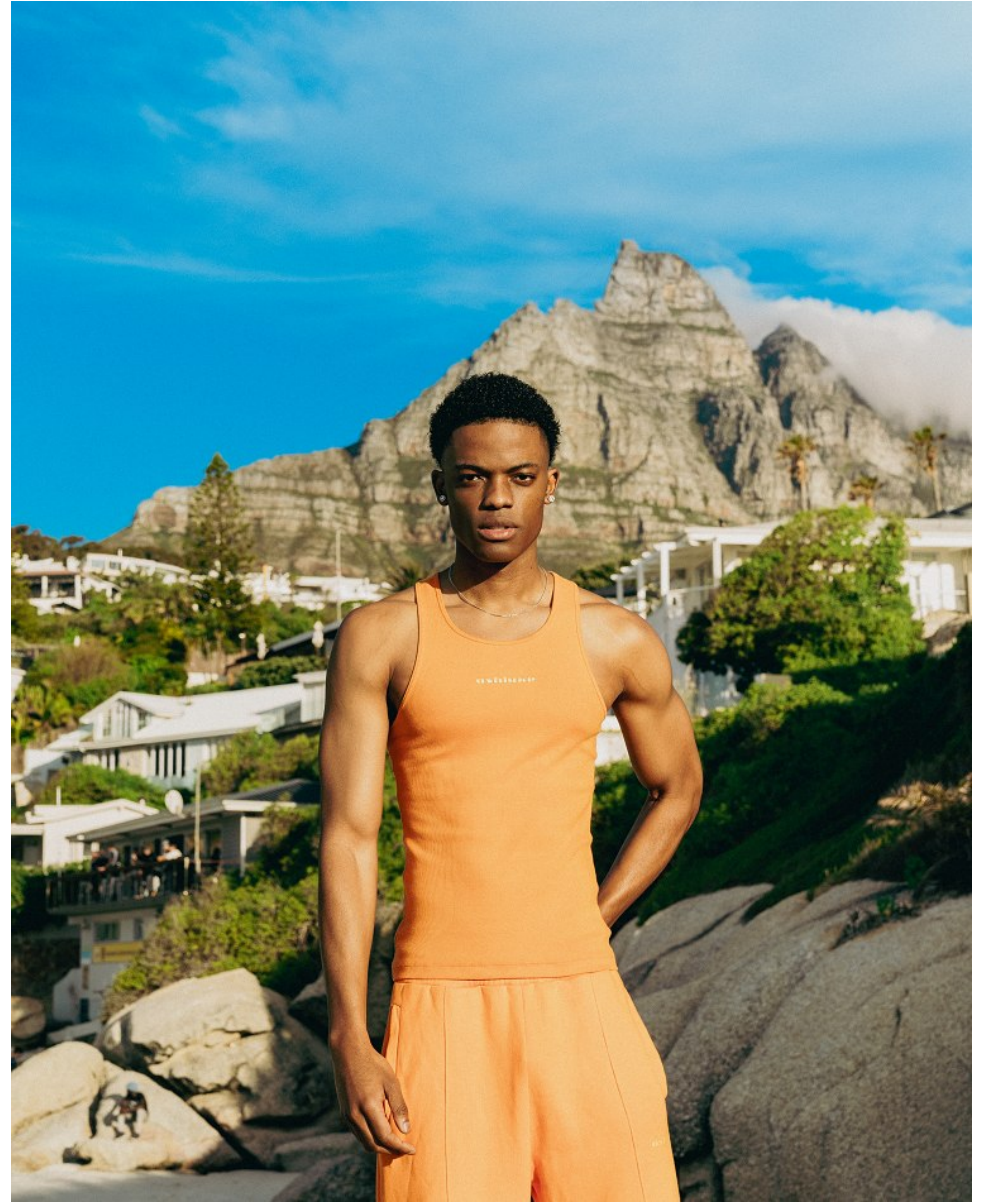

BOSS MODELS

JOHANNESBURG

Height: 190cm Chest: 88cm Waist: 73cm Suit: 36 L Shoe: 9 UK Hair: Black Eyes: Brown