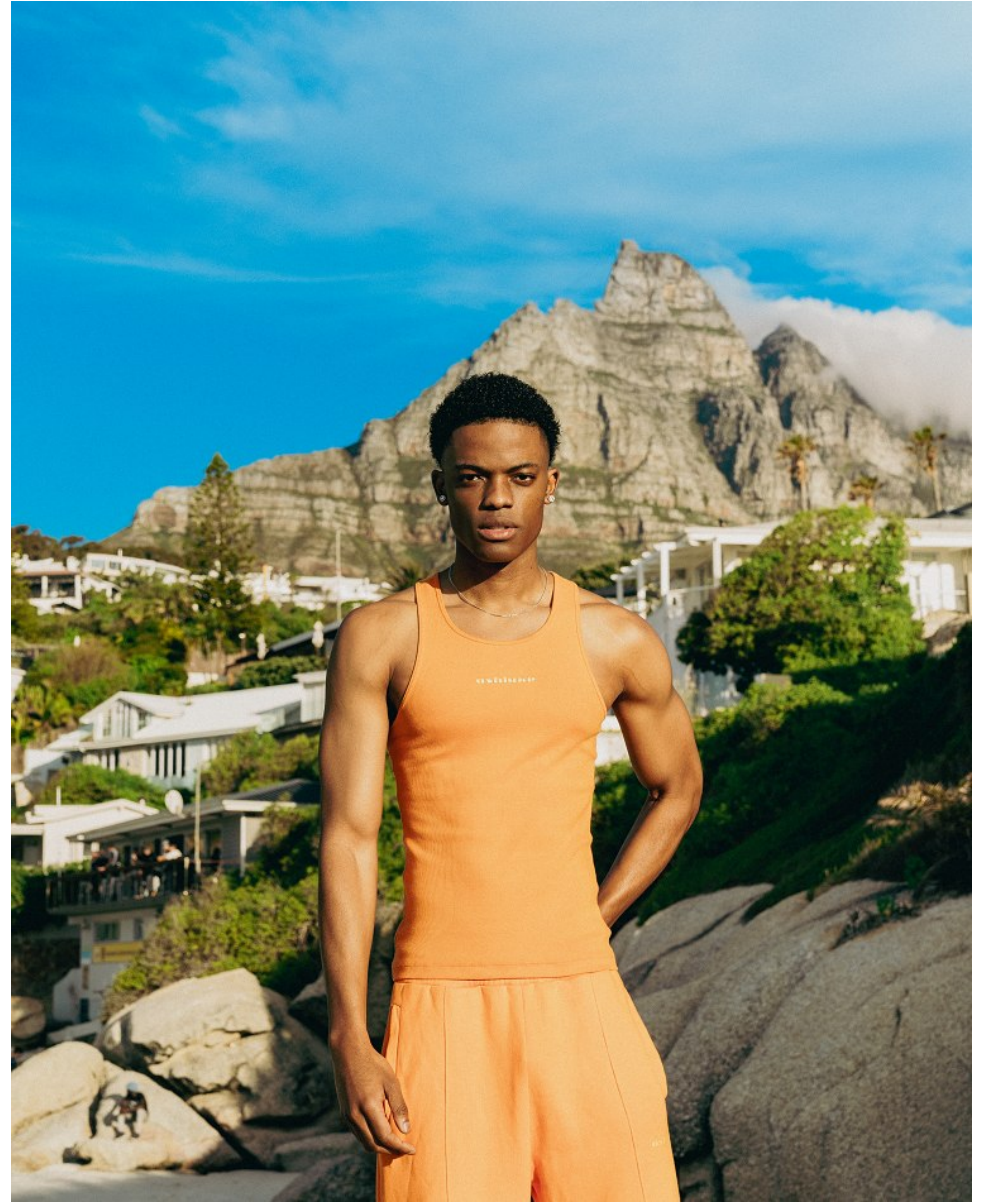

BOSS MODELS

JOHANNESBURG

ORATILE LEKABE

Height: 190cm Chest: 88cm Waist: 73cm Suit: 36 L Shoe: 9 UK Hair: Black Eyes: Brown