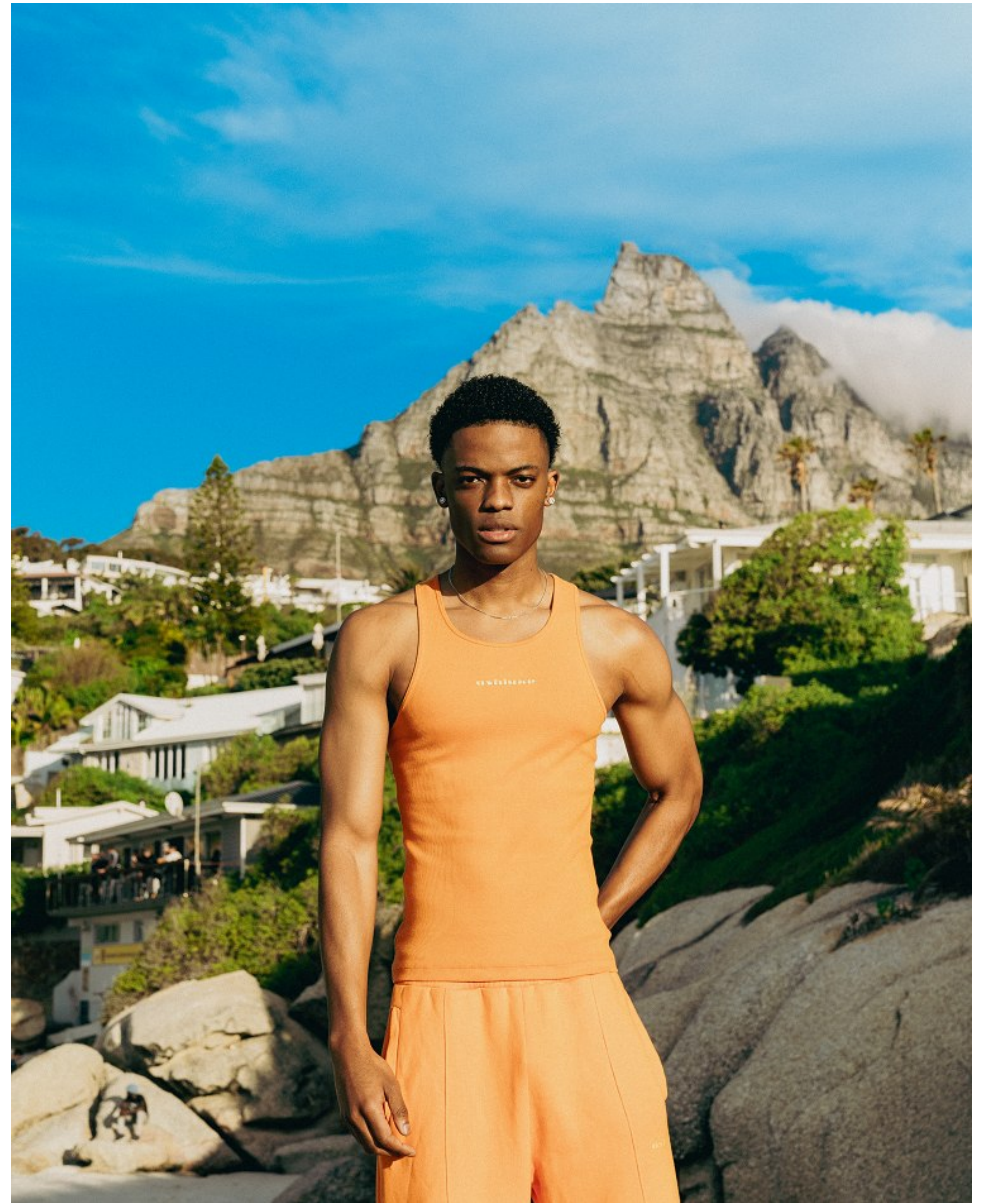

BOSS MODELS

JOHANNESBURG

ORATILE LEKABE

Height: 190cm Chest: 88cm Waist: 73cm Suit: 36 L Shoe: 9 UK Hair: Black Eyes: Brown