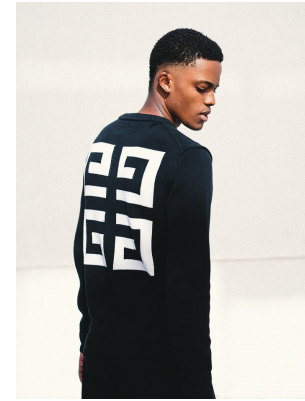

BOSS MODELS

JOHANNESBURG

ORATILE LEKABE

Height: 190cm Chest: 88cm Waist: 73cm Suit: 36 L Shoe: 9 UK Hair: Black Eyes: Brown

BOSS MODELS

JOHANNESBURG

ORATILE LEKABE

Height: 190cm Chest: 88cm Waist: 73cm Suit: 36 L Shoe: 9 UK Hair: Black Eyes: Brown