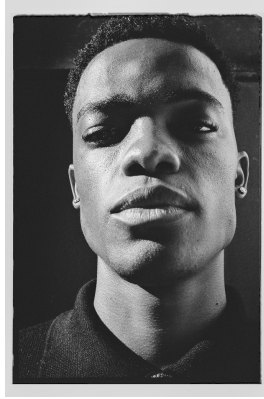

BOSS MODELS

JOHANNESBURG

ORATILE LEKABE

Height: 190cm Chest: 88cm Waist: 73cm Suit: 36 L Shoe: 9 UK Hair: Black Eyes: Brown

BOSS MODELS

JOHANNESBURG

ORATILE LEKABE

Height: 190cm Chest: 88cm Waist: 73cm Suit: 36 L Shoe: 9 UK Hair: Black Eyes: Brown