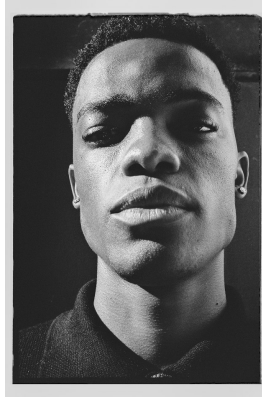

BOSS MODELS

JOHANNESBURG

ORATILE LEKABE

Height: 190cm Chest: 88cm Waist: 73cm Suit: 36 L Shoe: 9 UK Hair: Black Eyes: Brown

BOSS MODELS

JOHANNESBURG

ORATILE LEKABE

Height: 190cm Chest: 88cm Waist: 73cm Suit: 36 L Shoe: 9 UK Hair: Black Eyes: Brown