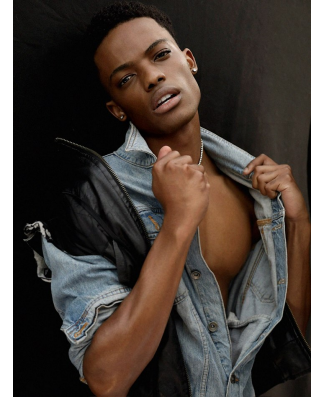

BOSS MODELS

JOHANNESBURG

ORATILE LEKABE

Height: 190cm Chest: 88cm Waist: 73cm Suit: 36 L Shoe: 9 UK Hair: Black Eyes: Brown

BOSS MODELS

JOHANNESBURG

ORATILE LEKABE

Height: 190cm Chest: 88cm Waist: 73cm Suit: 36 L Shoe: 9 UK Hair: Black Eyes: Brown