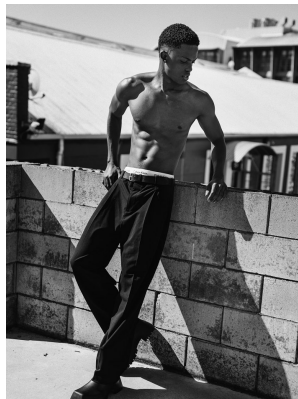

BOSS MODELS

JOHANNESBURG

ORATILE LEKABE

Height: 190cm Chest: 88cm Waist: 73cm Suit: 36 L Shoe: 9 UK Hair: Black Eyes: Brown

BOSS MODELS

JOHANNESBURG

ORATILE LEKABE

Height: 190cm Chest: 88cm Waist: 73cm Suit: 36 L Shoe: 9 UK Hair: Black Eyes: Brown