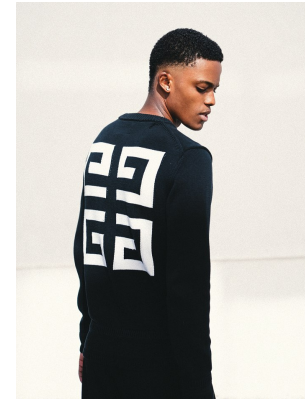

BOSS MODELS

JOHANNESBURG

ORATILE LEKABE

Height: 190cm Chest: 88cm Waist: 73cm Suit: 36 L Shoe: 9 UK Hair: Black Eyes: Brown

BOSS MODELS

JOHANNESBURG

ORATILE LEKABE

Height: 190cm Chest: 88cm Waist: 73cm Suit: 36 L Shoe: 9 UK Hair: Black Eyes: Brown