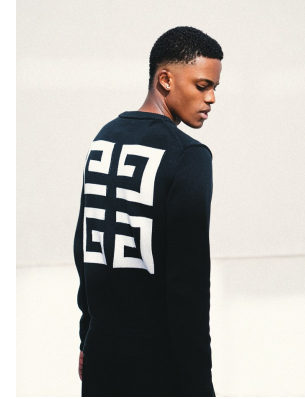

BOSS MODELS

JOHANNESBURG

ORATILE LEKABE

Height: 190cm Chest: 88cm Waist: 73cm Suit: 36 L Shoe: 9 UK Hair: Black Eyes: Brown

BOSS MODELS

JOHANNESBURG

ORATILE LEKABE

Height: 190cm Chest: 88cm Waist: 73cm Suit: 36 L Shoe: 9 UK Hair: Black Eyes: Brown