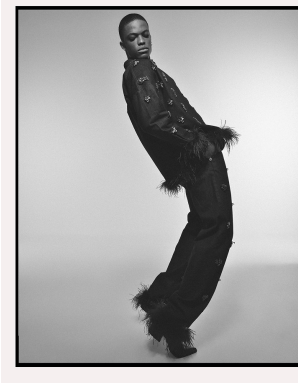

BOSS MODELS

JOHANNESBURG

ORATILE LEKABE

Height: 190cm Chest: 88cm Waist: 73cm Suit: 36 L Shoe: 9 UK Hair: Black Eyes: Brown

BOSS MODELS

JOHANNESBURG

ORATILE LEKABE

Height: 190cm Chest: 88cm Waist: 73cm Suit: 36 L Shoe: 9 UK Hair: Black Eyes: Brown