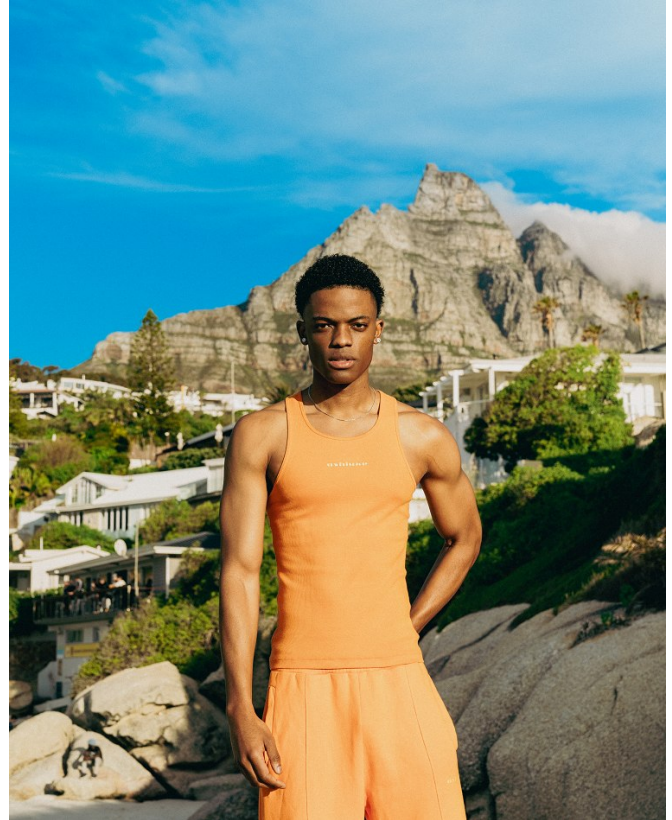

BOSS MODELS

JOHANNESBURG

ORATILE LEKABE

Height: 190cm Chest: 88cm Waist: 73cm Suit: 36 L Shoe: 9 UK Hair: Black Eyes: Brown

BOSS MODELS

JOHANNESBURG

ORATILE LEKABE

Height: 190cm Chest: 88cm Waist: 73cm Suit: 36 L Shoe: 9 UK Hair: Black Eyes: Brown

BOSS MODELS

JOHANNESBURG

ORATILE LEKABE

Height: 190cm Chest: 88cm Waist: 73cm Suit: 36 L Shoe: 9 UK Hair: Black Eyes: Brown