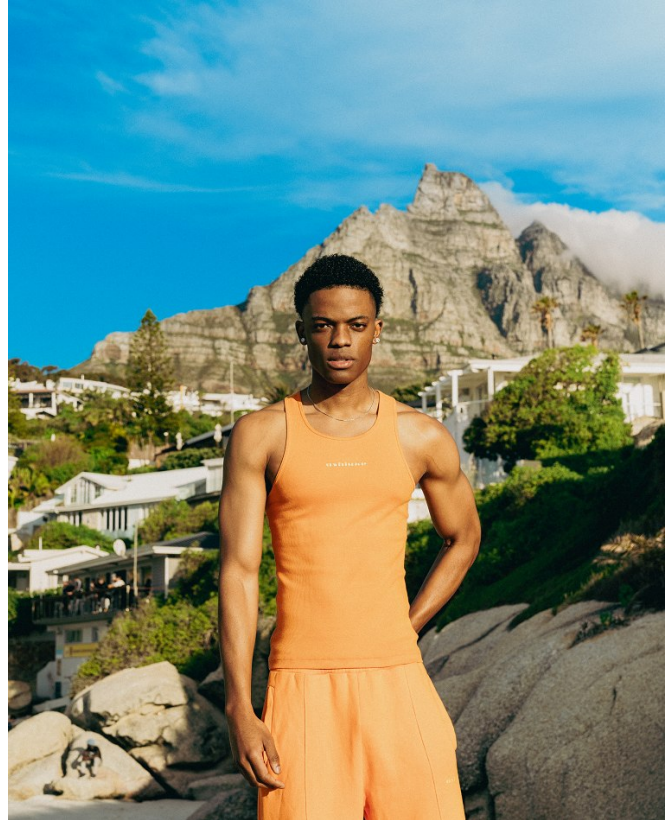

# BOSS MODELS

JOHANNESBURG

ORATILE LEKABE

Height: 190cm Chest: 88cm Waist: 73cm Suit: 36 L Shoe: 9 UK Hair: Black Eyes: Brown

## ORATILE LEKABE

Height: 190cm Chest: 88cm Waist: 73cm Suit: 36 L Shoe: 9 UK Hair: Black Eyes: Brown