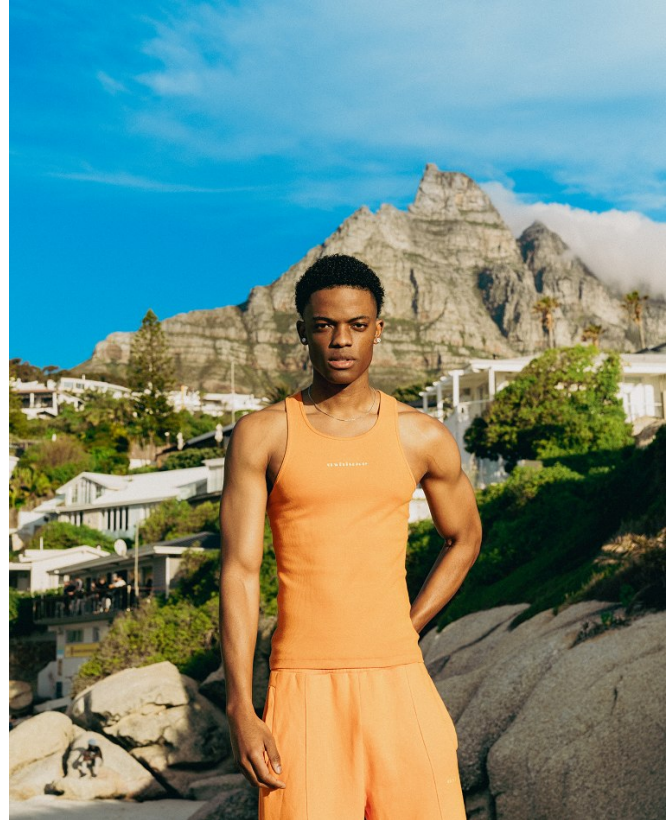

BOSS MODELS

JOHANNESBURG

ORATILE LEKABE

Height: 190cm Chest: 88cm Waist: 73cm Suit: 36 L Shoe: 9 UK Hair: Black Eyes: Brown