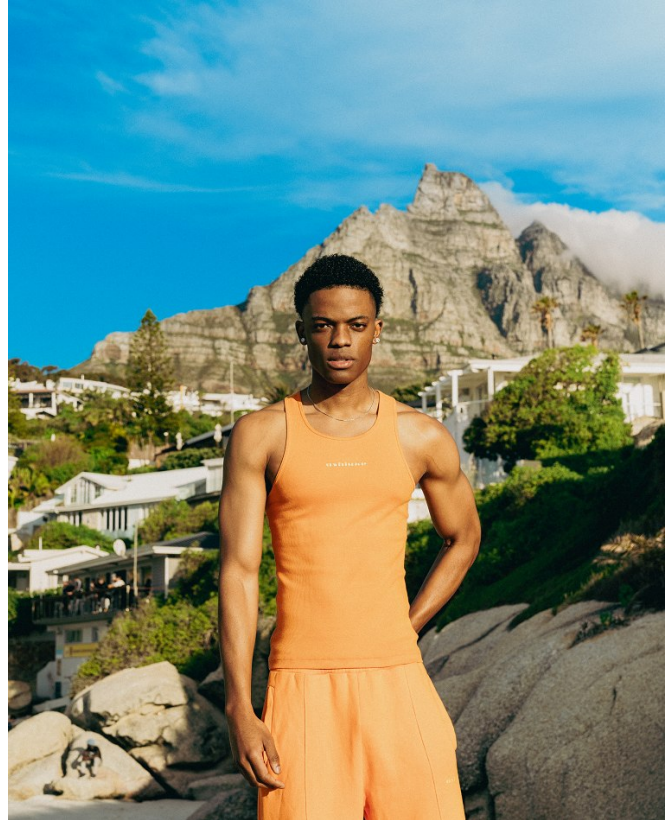

BOSS MODELS

JOHANNESBURG

ORATILE LEKABE

Height: 190cm Chest: 88cm Waist: 73cm Suit: 36 L Shoe: 9 UK Hair: Black Eyes: Brown

BOSS MODELS

JOHANNESBURG

ORATILE LEKABE

Height: 190cm Chest: 88cm Waist: 73cm Suit: 36 L Shoe: 9 UK Hair: Black Eyes: Brown

BOSS MODELS

JOHANNESBURG

ORATILE LEKABE

Height: 190cm Chest: 88cm Waist: 73cm Suit: 36 L Shoe: 9 UK Hair: Black Eyes: Brown