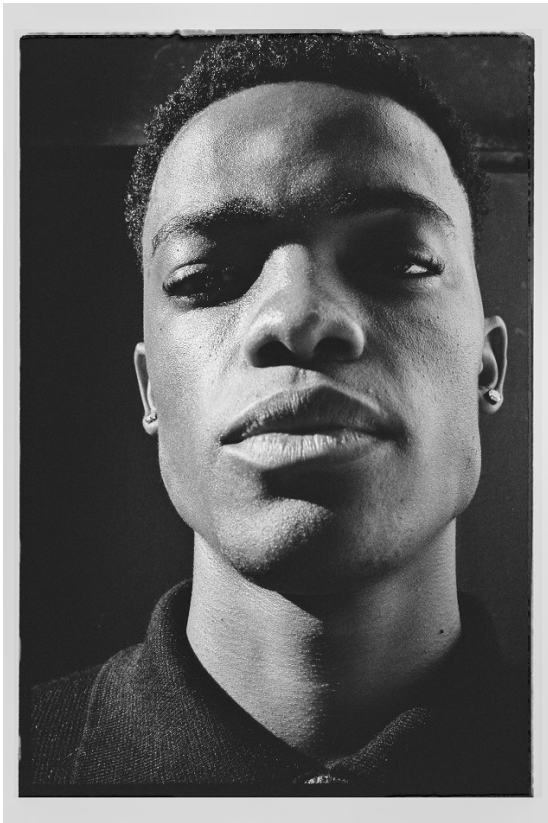

# BOSS MODELS

JOHANNESBURG

ORATILE LEKABE

Height: 190cm Chest: 88cm Waist: 73cm Suit: 36 L Shoe: 9 UK Hair: Black Eyes: Brown

## ORATILE LEKABE

Height: 190cm Chest: 88cm Waist: 73cm Suit: 36 L Shoe: 9 UK Hair: Black Eyes: Brown