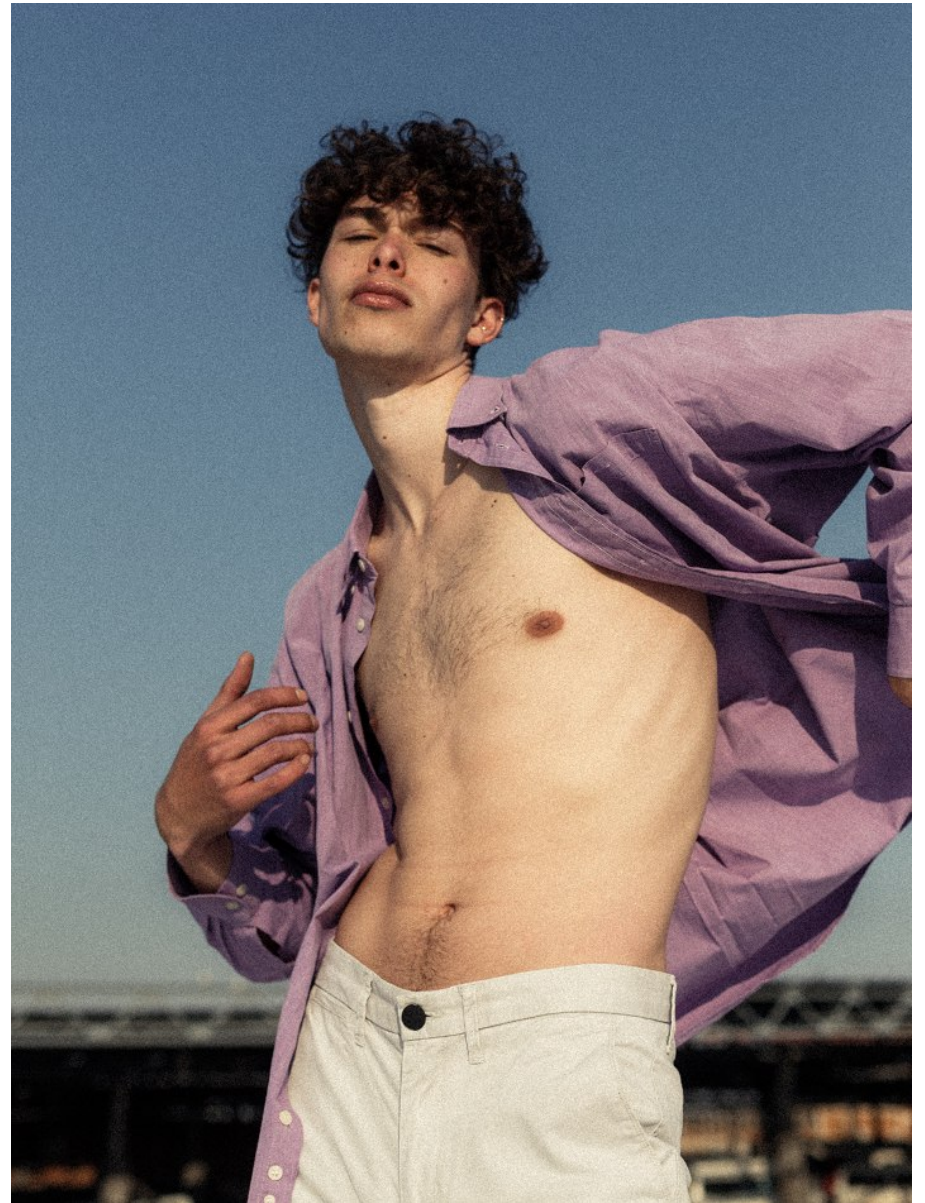

BOSS MODELS

JOHANNESBURG

RILEY COLTMAN

Height: 196cm Chest: 101cm Waist: 85cm Shoe: 10 UK Hair: Brown Eyes: Brown

BOSS MODELS

JOHANNESBURG

RILEY COLTMAN

Height: 196cm Chest: 101cm Waist: 85cm Shoe: 10 UK Hair: Brown Eyes: Brown