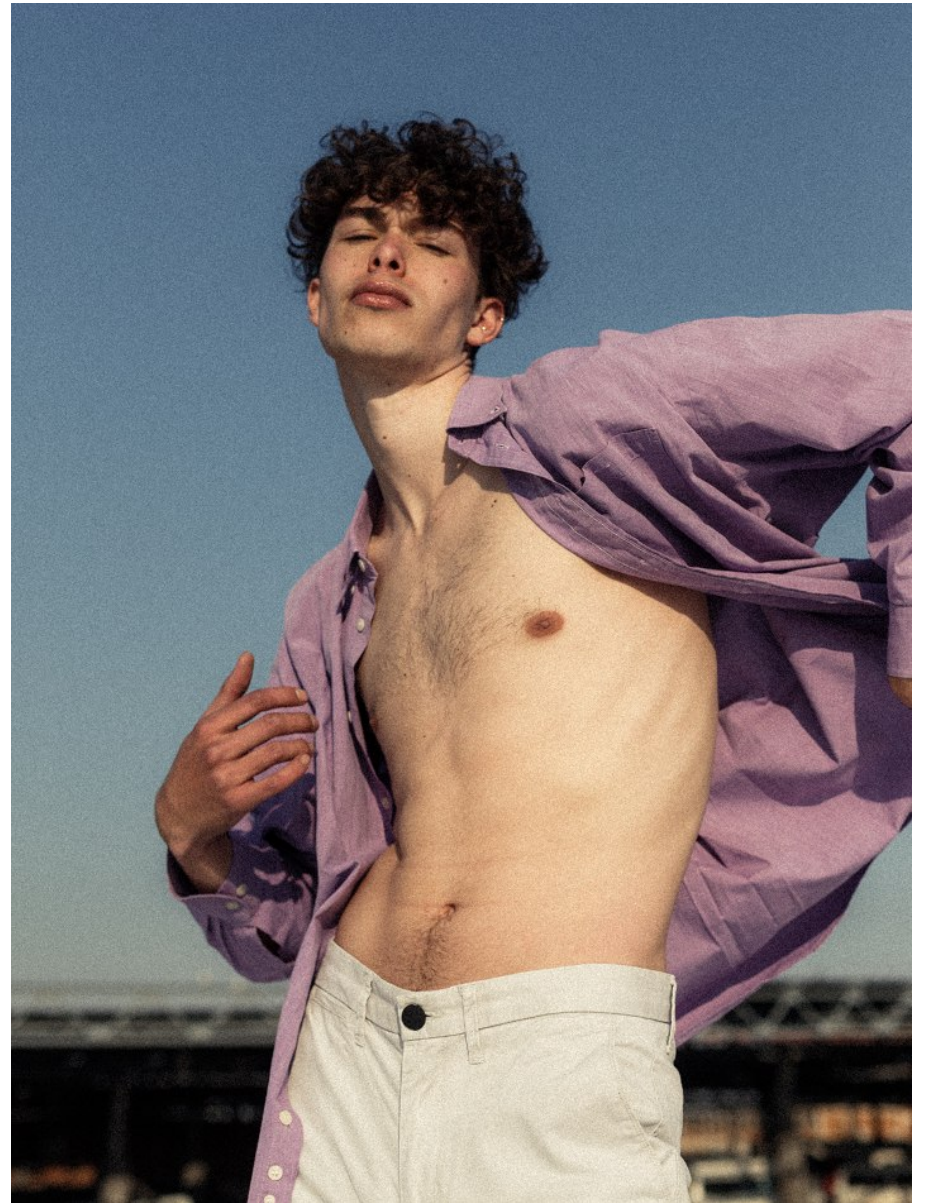

RILEY COLTMAN

BOSS MODELS

JOHANNESBURG

Height: 196cm Chest: 95cm Waist: 82cm Shoe: 10 UK Hair: Brown Eyes: Brown