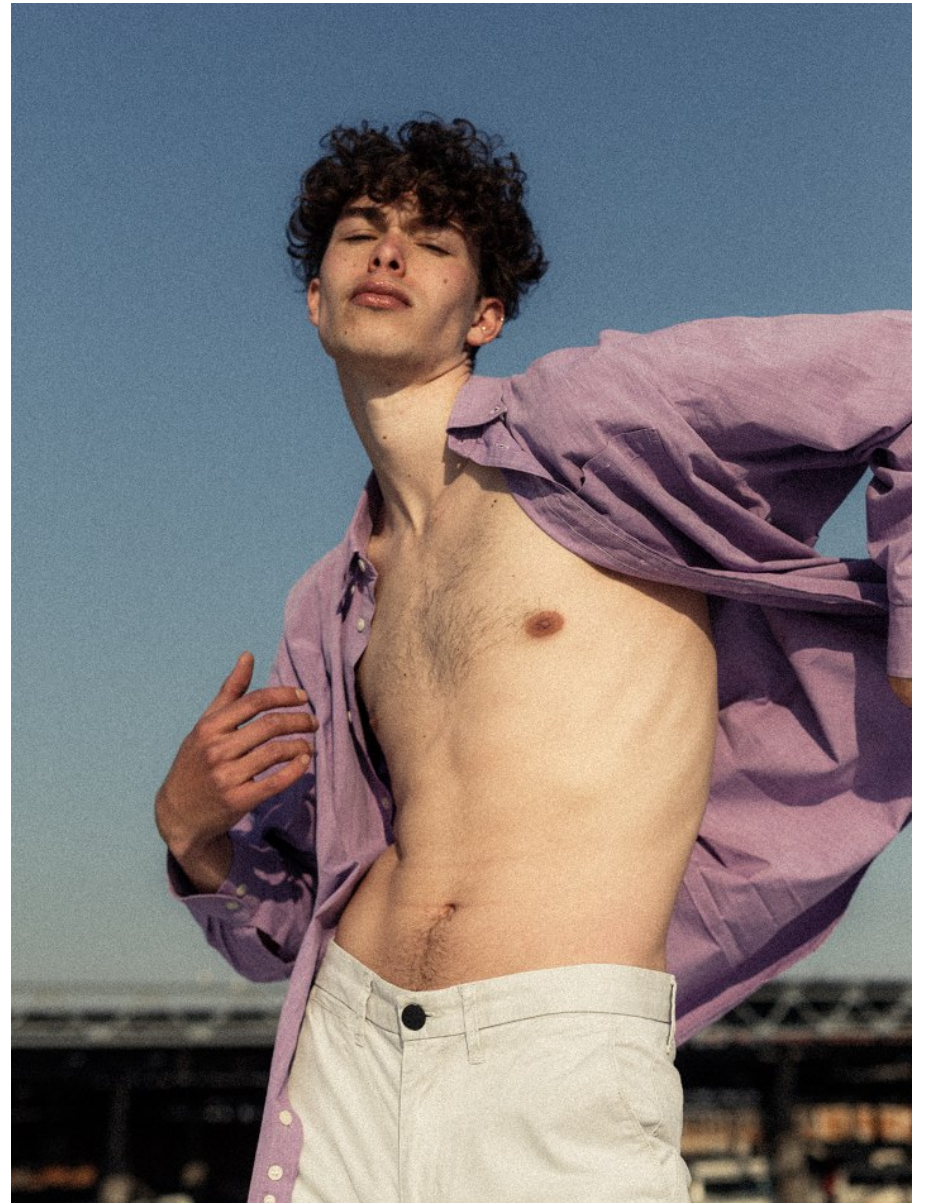

BOSS MODELS

JOHANNESBURG

RILEY COLTMAN

Height: 196cm Chest: 95cm Waist: 82cm Shoe: 10 UK Hair: Brown Eyes: Brown

BOSS MODELS

JOHANNESBURG

RILEY COLTMAN

Height: 196cm Chest: 95cm Waist: 82cm Shoe: 10 UK Hair: Brown Eyes: Brown