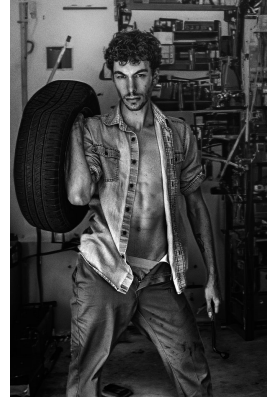

# BOSS MODELS

JOHANNESBURG

## RILEY COLTMAN

Height: 196cm Chest: 95cm Waist: 82cm Shoe: 10 UK Hair: Brown Eyes: Brown