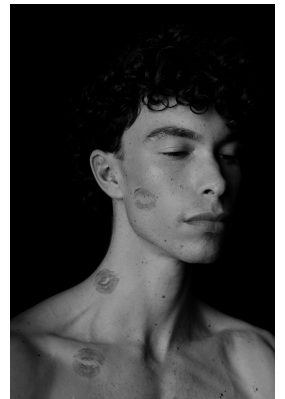

BOSS MODELS

JOHANNESBURG

RILEY COLTMAN

Height: 196cm Chest: 95cm Waist: 82cm Shoe: 10 UK Hair: Brown Eyes: Brown