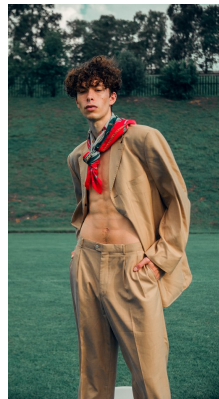

BOSS MODELS

JOHANNESBURG

RILEY COLTMAN

Height: 196cm Chest: 95cm Waist: 82cm Shoe: 10 UK Hair: Brown Eyes: Brown