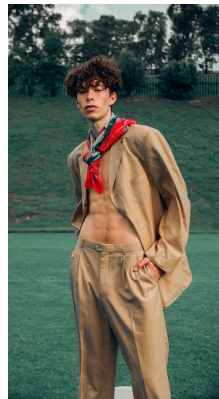

BOSS MODELS

JOHANNESBURG

RILEY COLTMAN

Height: 196cm Chest: 95cm Waist: 82cm Shoe: 10 UK Hair: Brown Eyes: Brown

BOSS MODELS

JOHANNESBURG

RILEY COLTMAN

Height: 196cm Chest: 95cm Waist: 82cm Shoe: 10 UK Hair: Brown Eyes: Brown

BOSS MODELS

JOHANNESBURG

RILEY COLTMAN

Height: 196cm Chest: 95cm Waist: 82cm Shoe: 10 UK Hair: Brown Eyes: Brown