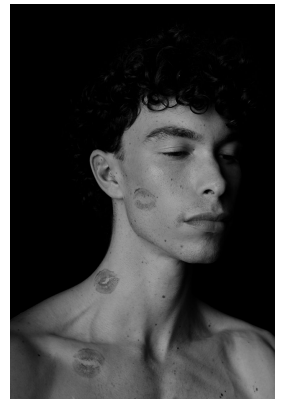

BOSS MODELS

JOHANNESBURG

RILEY COLTMAN

Height: 196cm Chest: 95cm Waist: 82cm Shoe: 10 UK Hair: Brown Eyes: Brown

BOSS MODELS

JOHANNESBURG

RILEY COLTMAN

Height: 196cm Chest: 95cm Waist: 82cm Shoe: 10 UK Hair: Brown Eyes: Brown

BOSS MODELS

JOHANNESBURG

RILEY COLTMAN

Height: 196cm Chest: 95cm Waist: 82cm Shoe: 10 UK Hair: Brown Eyes: Brown