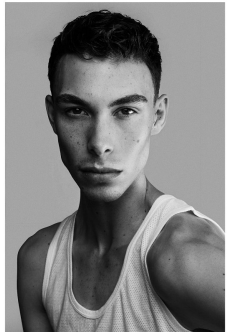

BOSS MODELS

JOHANNESBURG

RILEY COLTMAN

Height: 196cm Chest: 95cm Waist: 82cm Shoe: 10 UK Hair: Brown Eyes: Brown