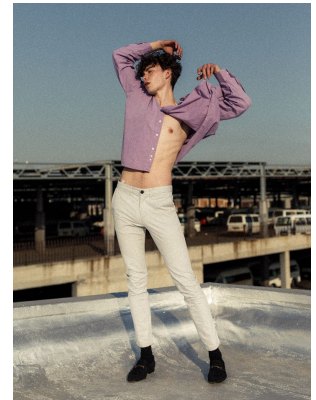

BOSS MODELS

JOHANNESBURG

RILEY COLTMAN

Height: 196cm Chest: 95cm Waist: 82cm Shoe: 10 UK Hair: Brown Eyes: Brown

BOSS MODELS

JOHANNESBURG

RILEY COLTMAN

Height: 196cm Chest: 95cm Waist: 82cm Shoe: 10 UK Hair: Brown Eyes: Brown

BOSS MODELS

JOHANNESBURG

RILEY COLTMAN

Height: 196cm Chest: 95cm Waist: 82cm Shoe: 10 UK Hair: Brown Eyes: Brown