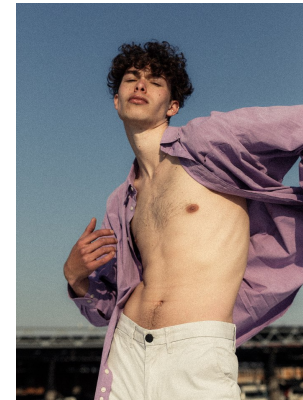

BOSS MODELS

JOHANNESBURG

RILEY COLTMAN

Height: 196cm Chest: 95cm Waist: 82cm Shoe: 10 UK Hair: Brown Eyes: Brown

BOSS MODELS

JOHANNESBURG

RILEY COLTMAN

Height: 196cm Chest: 95cm Waist: 82cm Shoe: 10 UK Hair: Brown Eyes: Brown

BOSS MODELS

JOHANNESBURG

RILEY COLTMAN

Height: 196cm Chest: 95cm Waist: 82cm Shoe: 10 UK Hair: Brown Eyes: Brown