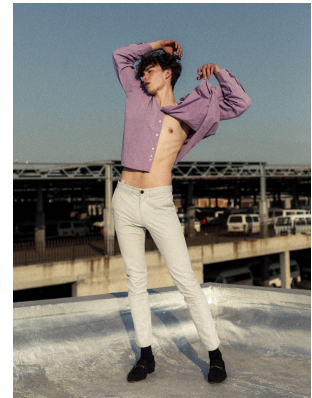

# BOSS MODELS

JOHANNESBURG

## RILEY COLTMAN

Height: 196cm Chest: 95cm Waist: 82cm Shoe: 10 UK Hair: Brown Eyes: Brown