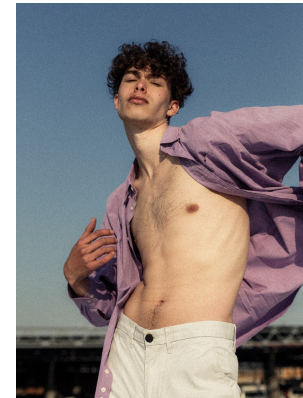

# BOSS MODELS

JOHANNESBURG

## RILEY COLTMAN

Height: 196cm Chest: 95cm Waist: 82cm Shoe: 10 UK Hair: Brown Eyes: Brown