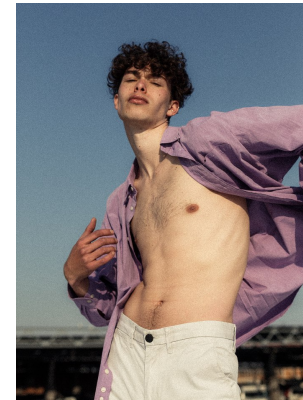

# BOSS MODELS

JOHANNESBURG

## RILEY COLTMAN

Height: 196cm Chest: 95cm Waist: 82cm Shoe: 10 UK Hair: Brown Eyes: Brown