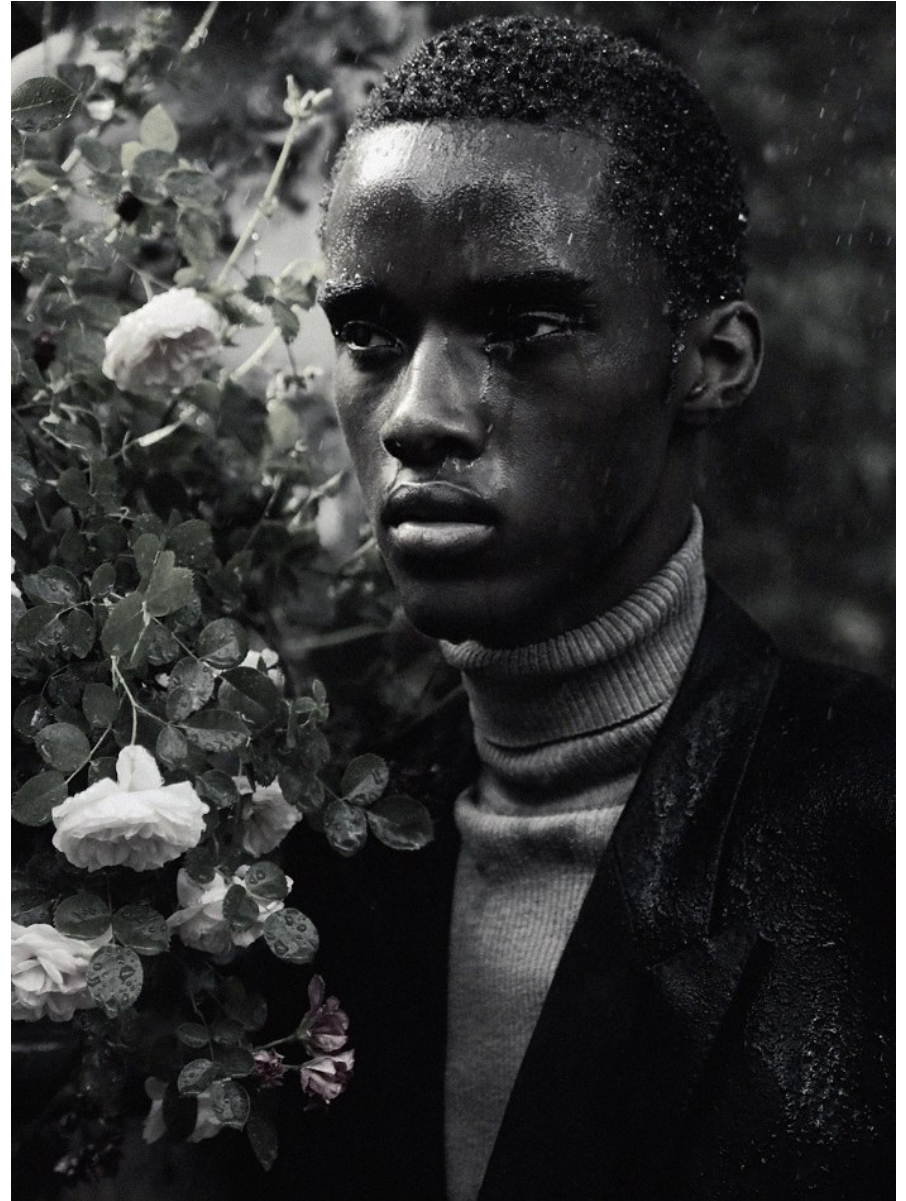

BOSS MODELS

JOHANNESBURG

APHILE CARTER

Height: 190cm Chest: 80cm Waist: 81cm Shoe: 11 UK Hair: Black Eyes: Black