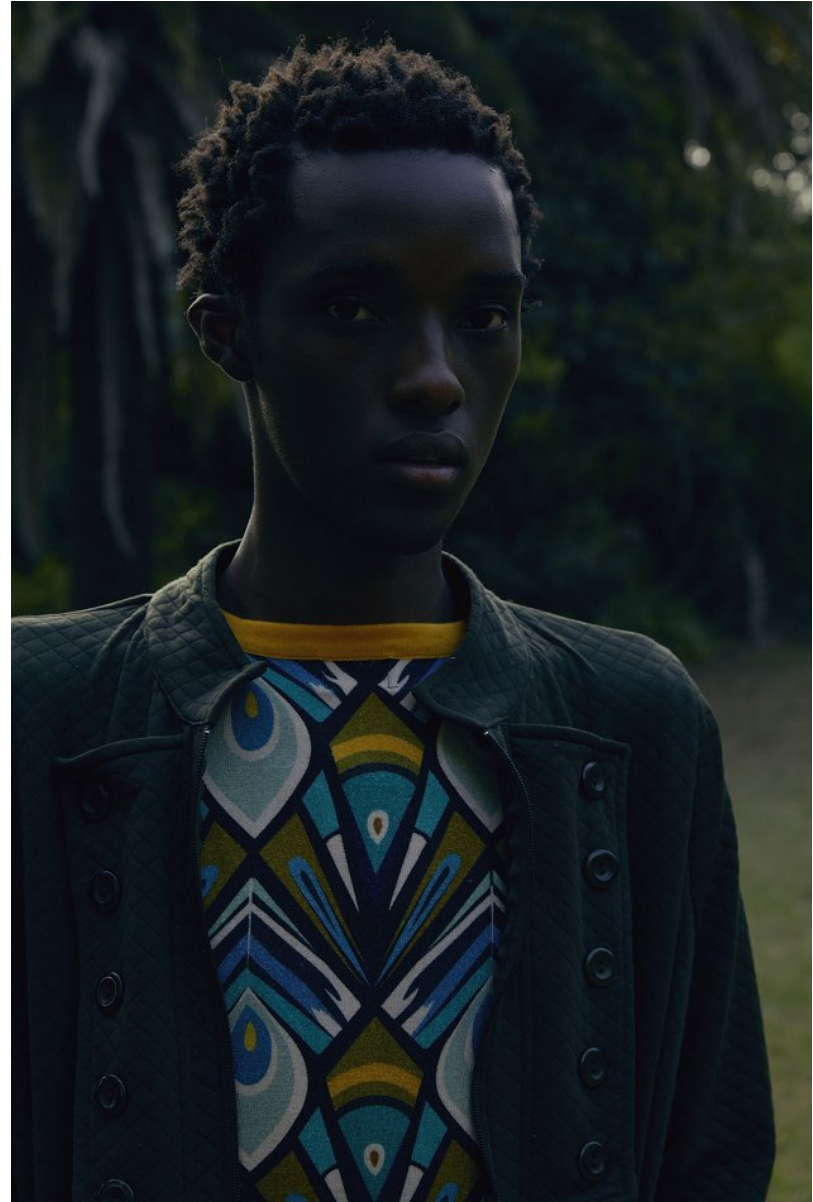

BOSS MODELS

JOHANNESBURG

APHILE CARTER

Height: 190cm Chest: 80cm Waist: 81cm Shoe: 11 UK Hair: Black Eyes: Black