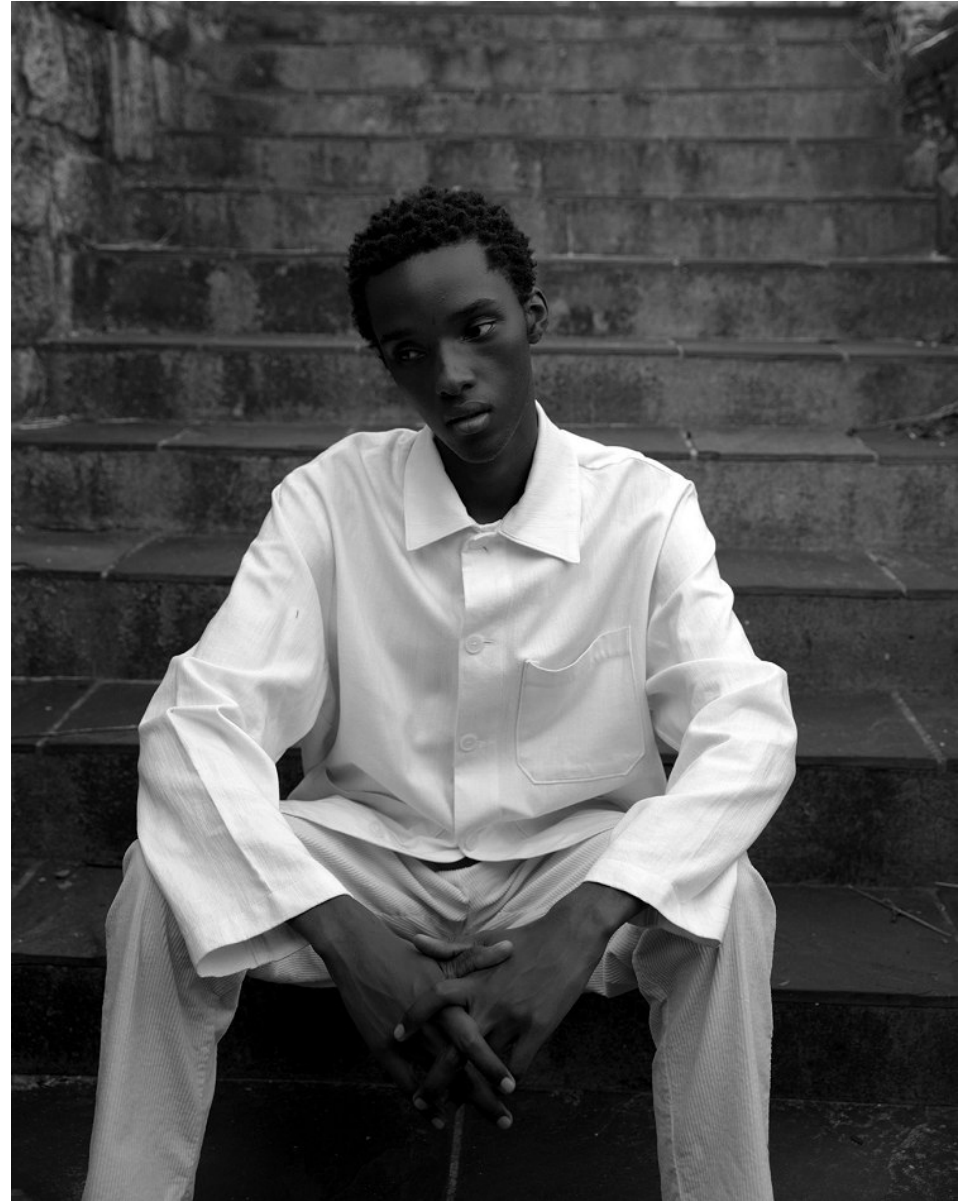

BOSS MODELS

JOHANNESBURG

APHILE CARTER

Height: 190cm Chest: 80cm Waist: 81cm Shoe: 11 UK Hair: Black Eyes: Black

BOSS MODELS

JOHANNESBURG

APHILE CARTER

Height: 190cm Chest: 80cm Waist: 81cm Shoe: 11 UK Hair: Black Eyes: Black