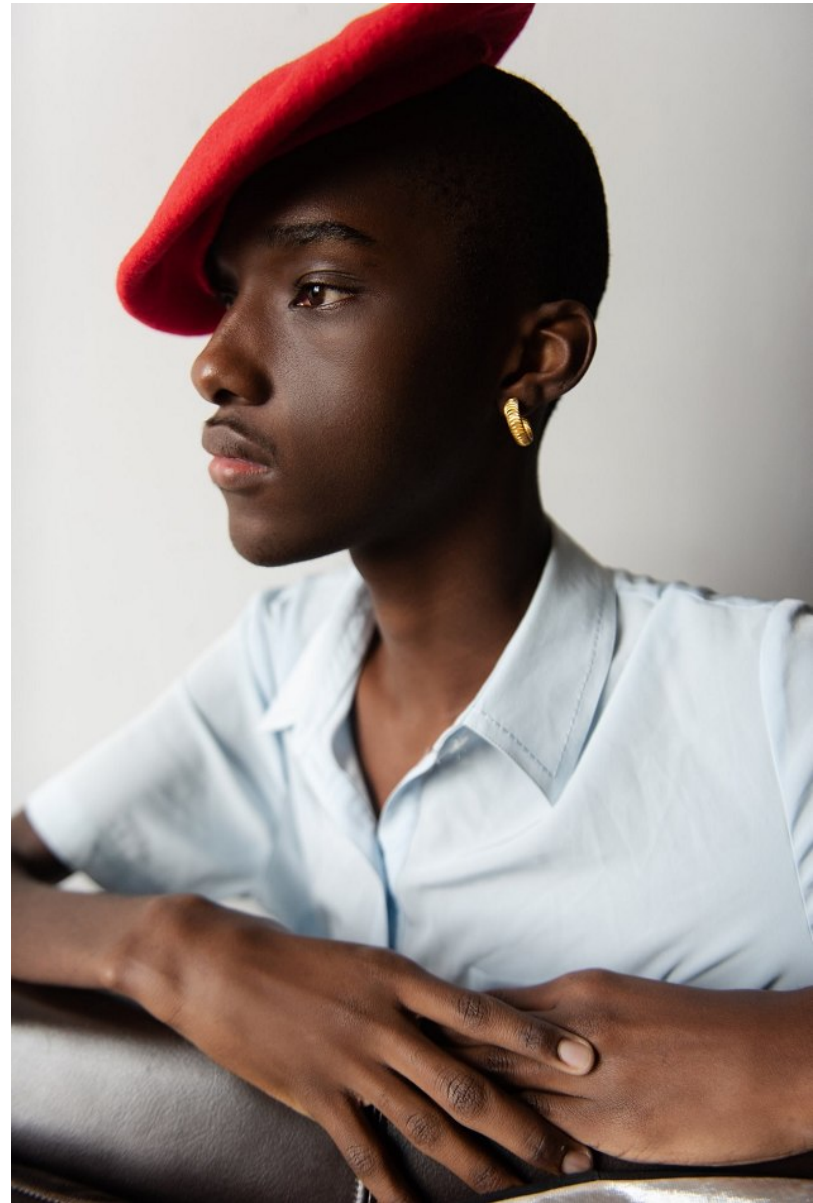

BOSS MODELS

JOHANNESBURG

APHILE CARTER

Height: 190cm Chest: 80cm Waist: 81cm Shoe: 11 UK Hair: Black Eyes: Black