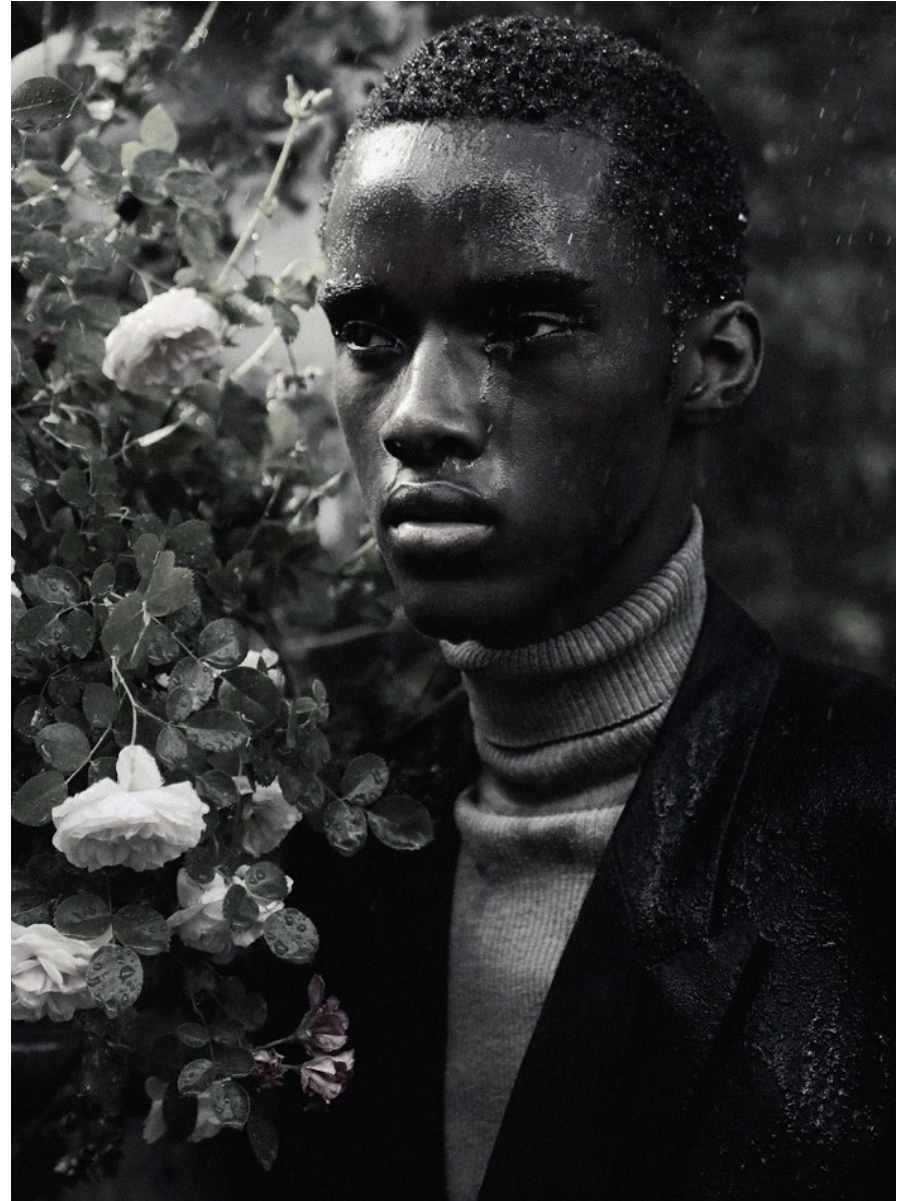

BOSS MODELS

JOHANNESBURG

APHILE CARTER

Height: 190cm Chest: 80cm Waist: 81cm Shoe: 11 UK Hair: Black Eyes: Black

BOSS MODELS

JOHANNESBURG

APHILE CARTER

Height: 190cm Chest: 80cm Waist: 81cm Shoe: 11 UK Hair: Black Eyes: Black