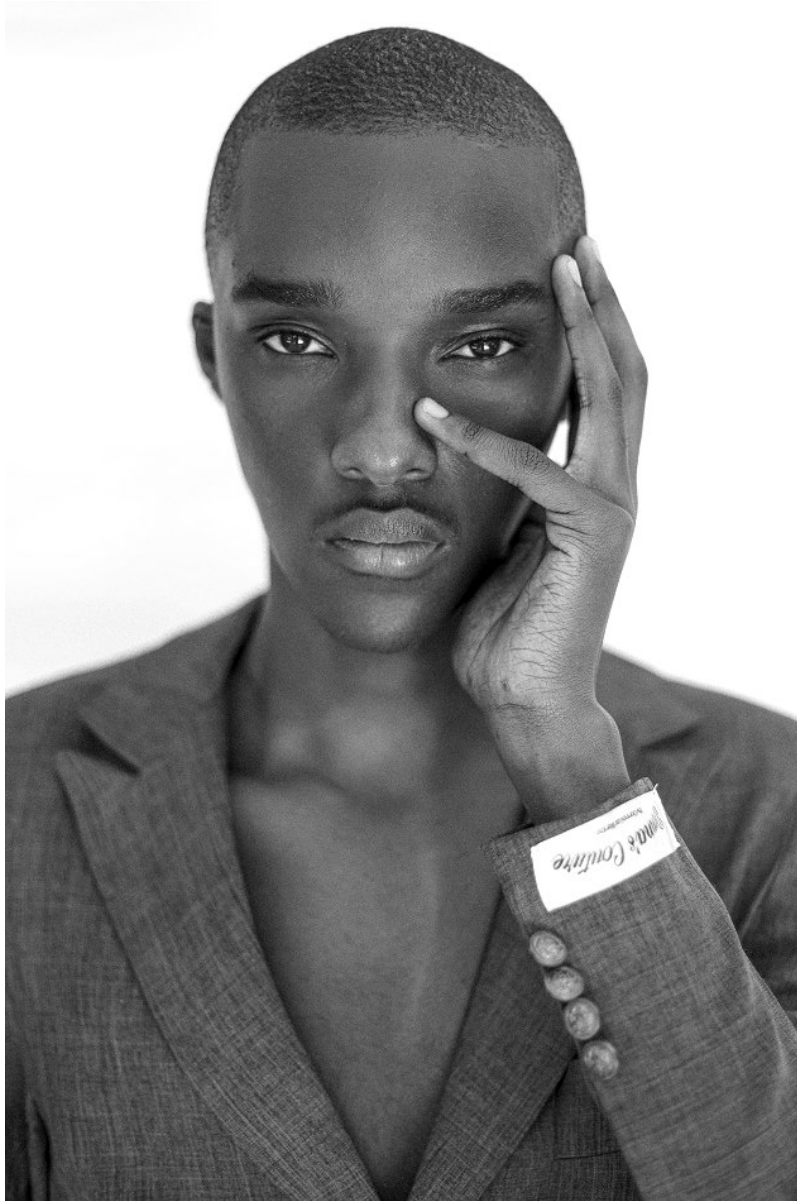

BOSS MODELS

JOHANNESBURG

APHILE CARTER

Height: 190cm Chest: 80cm Waist: 81cm Shoe: 11 UK Hair: Black Eyes: Black

BOSS MODELS

JOHANNESBURG

APHILE CARTER

Height: 190cm Chest: 80cm Waist: 81cm Shoe: 11 UK Hair: Black Eyes: Black