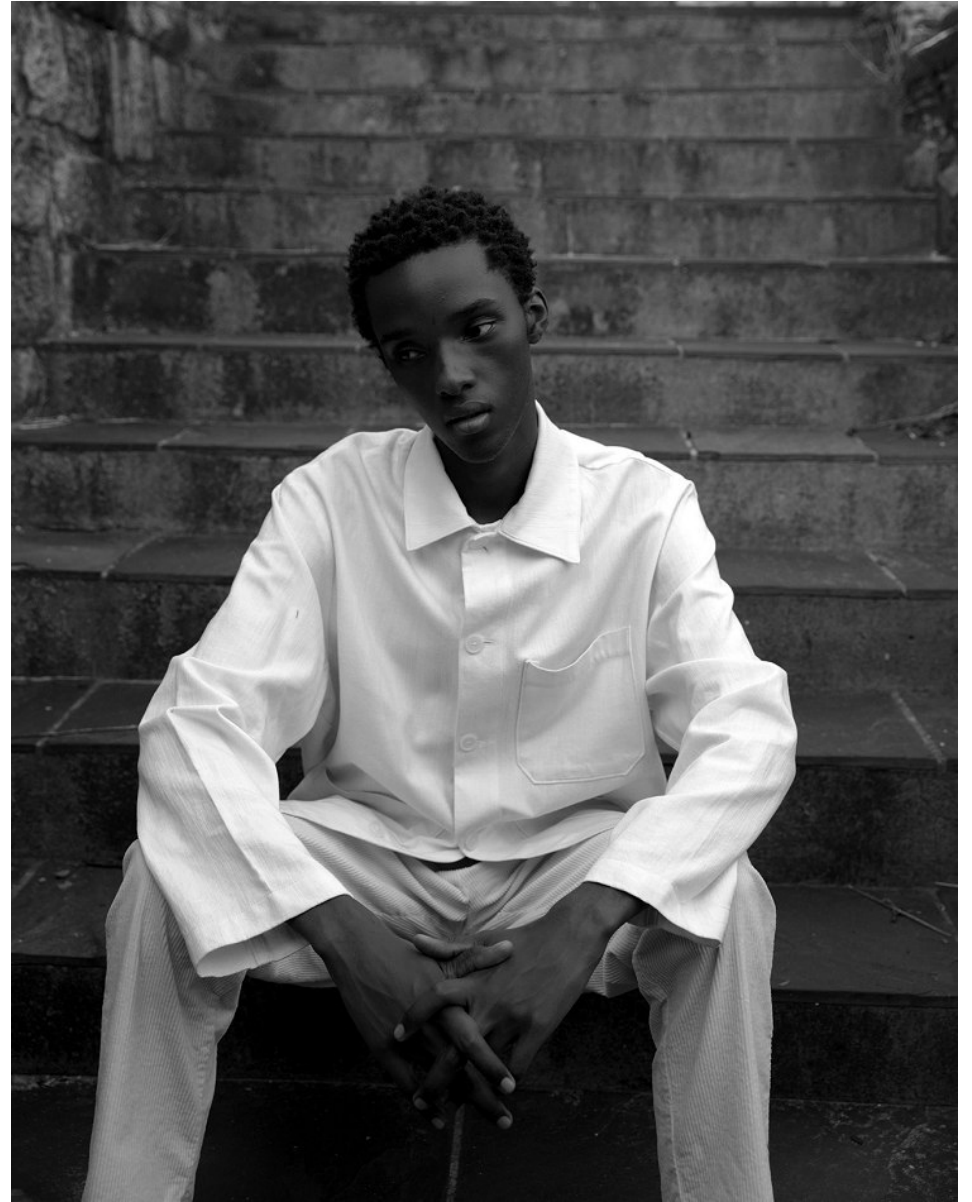

BOSS MODELS

JOHANNESBURG

APHILE CARTER

Height: 190cm Chest: 80cm Waist: 81cm Shoe: 11 UK Hair: Black Eyes: Black