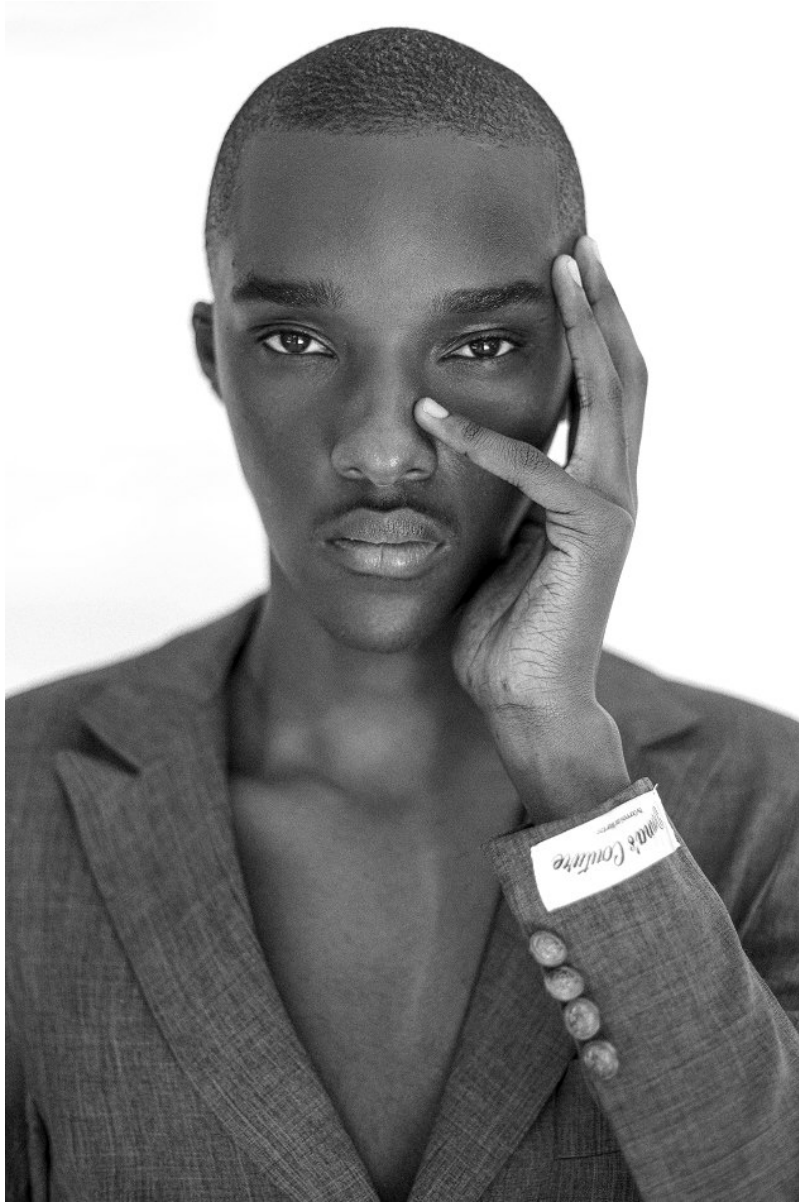

BOSS MODELS

JOHANNESBURG

APHILE CARTER

Height: 190cm Chest: 80cm Waist: 81cm Shoe: 11 UK Hair: Black Eyes: Black

BOSS MODELS

JOHANNESBURG

APHILE CARTER

Height: 190cm Chest: 80cm Waist: 81cm Shoe: 11 UK Hair: Black Eyes: Black