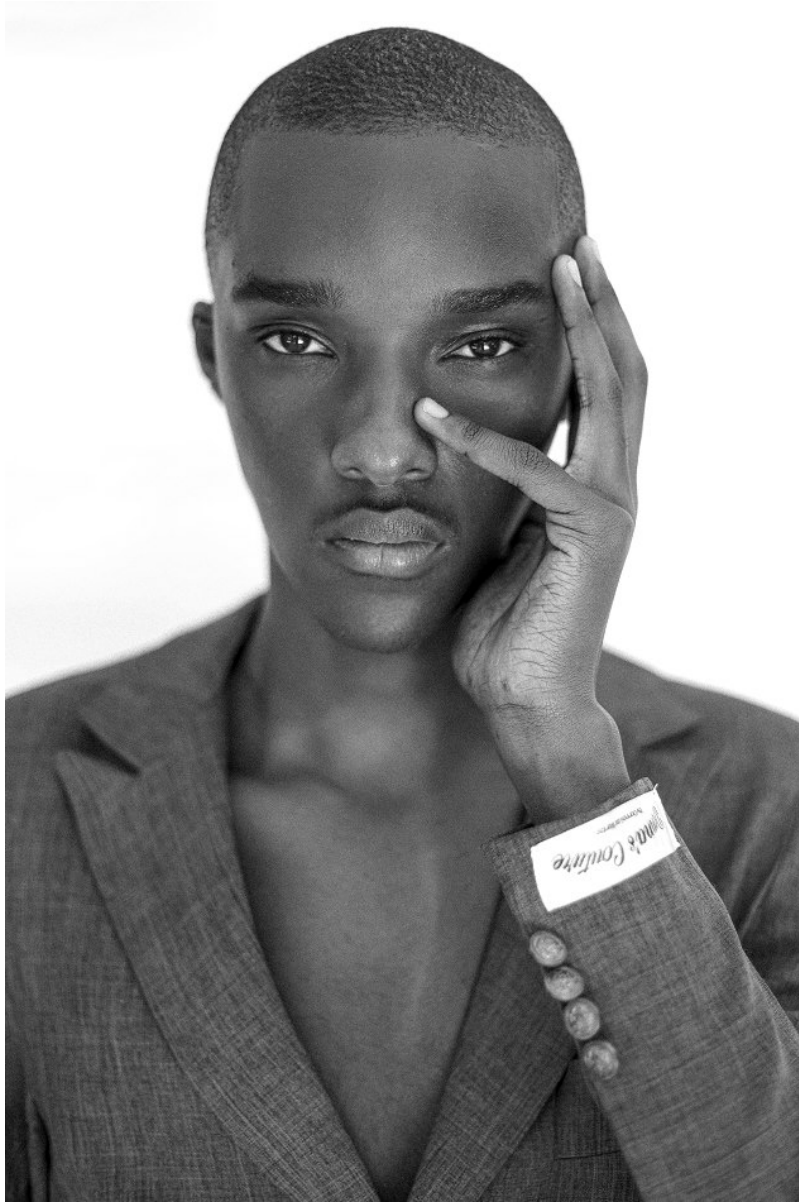

APHILE CARTER

BOSS MODELS

JOHANNESBURG

APHILE CARTER

Height: 190cm Chest: 80cm Waist: 81cm Shoe: 11 UK Hair: Black Eyes: Black