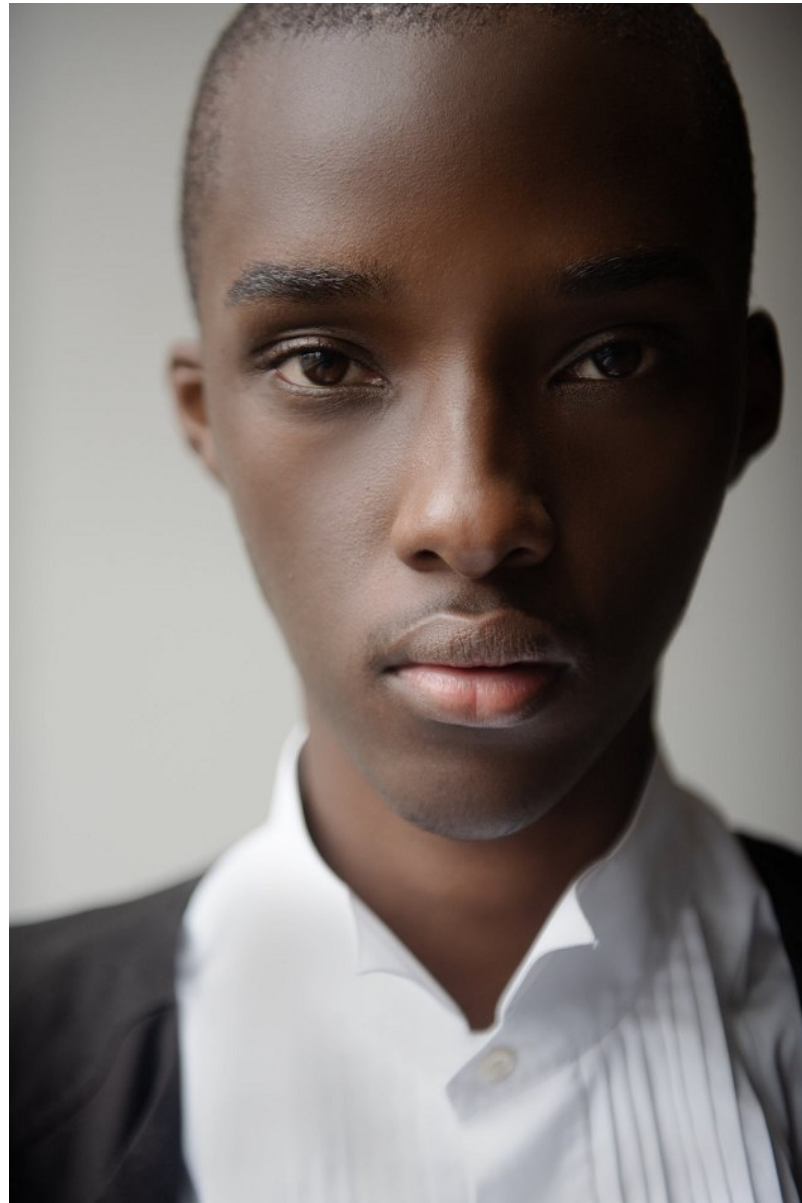

APHILE CARTER

BOSS MODELS

JOHANNESBURG

APHILE CARTER

Height: 190cm Chest: 80cm Waist: 81cm Shoe: 11 UK Hair: Black Eyes: Black