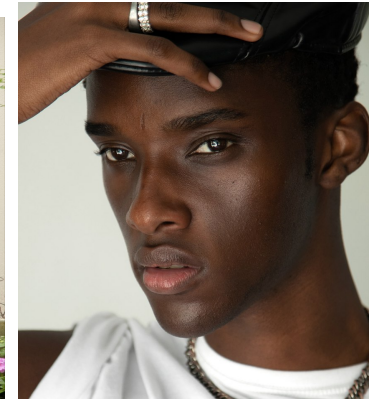

BOSS MODELS

JOHANNESBURG

APHILE CARTER

Height: 190cm Chest: 80cm Waist: 81cm Shoe: 11 UK Hair: Black Eyes: Black

BOSS MODELS

JOHANNESBURG

APHILE CARTER

Height: 190cm Chest: 80cm Waist: 81cm Shoe: 11 UK Hair: Black Eyes: Black

BOSS MODELS

JOHANNESBURG

APHILE CARTER

Height: 190cm Chest: 80cm Waist: 81cm Shoe: 11 UK Hair: Black Eyes: Black