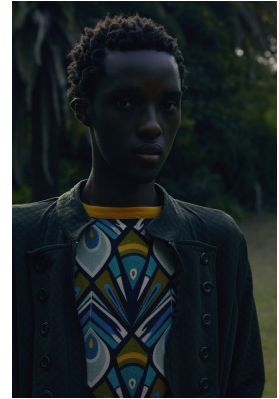

BOSS MODELS

JOHANNESBURG

APHILE CARTER

Height: 190cm Chest: 80cm Waist: 81cm Shoe: 11 UK Hair: Black Eyes: Black

BOSS MODELS

JOHANNESBURG

APHILE CARTER

Height: 190cm Chest: 80cm Waist: 81cm Shoe: 11 UK Hair: Black Eyes: Black

BOSS MODELS

JOHANNESBURG

APHILE CARTER

Height: 190cm Chest: 80cm Waist: 81cm Shoe: 11 UK Hair: Black Eyes: Black