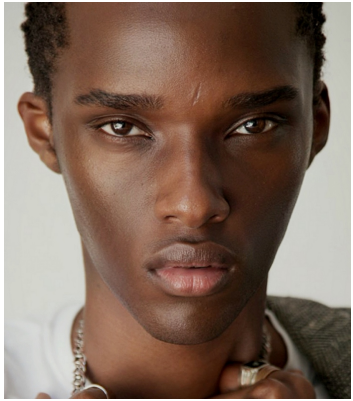

BOSS MODELS

JOHANNESBURG

APHILE CARTER

Height: 190cm Chest: 80cm Waist: 81cm Shoe: 11 UK Hair: Black Eyes: Black

BOSS MODELS

JOHANNESBURG

APHILE CARTER

Height: 190cm Chest: 80cm Waist: 81cm Shoe: 11 UK Hair: Black Eyes: Black

BOSS MODELS

JOHANNESBURG

APHILE CARTER

Height: 190cm Chest: 80cm Waist: 81cm Shoe: 11 UK Hair: Black Eyes: Black