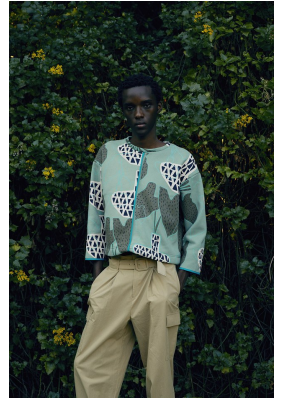

# BOSS MODELS

JOHANNESBURG

## APHILE CARTER

Height: 190cm Chest: 80cm Waist: 81cm Shoe: 11 UK Hair: Black Eyes: Black

# BOSS MODELS

JOHANNESBURG

APHILE CARTER

Height: 190cm Chest: 80cm Waist: 81cm Shoe: 11 UK Hair: Black Eyes: Black