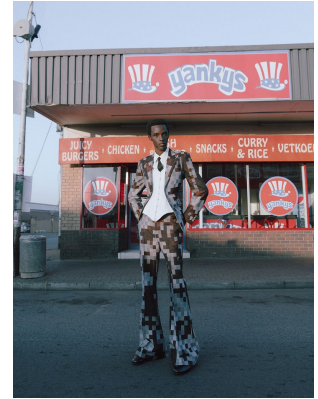

# BOSS MODELS

JOHANNESBURG

## APHILE CARTER

Height: 190cm Chest: 80cm Waist: 81cm Shoe: 11 UK Hair: Black Eyes: Black

# BOSS MODELS

JOHANNESBURG

APHILE CARTER

Height: 190cm Chest: 80cm Waist: 81cm Shoe: 11 UK Hair: Black Eyes: Black