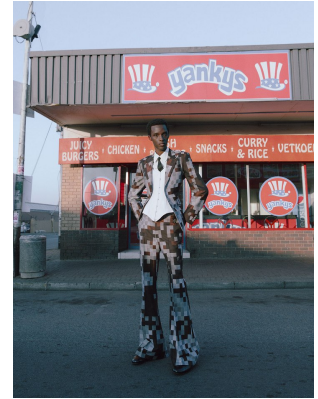

BOSS MODELS

JOHANNESBURG

APHILE CARTER

Height: 190cm Chest: 80cm Waist: 81cm Shoe: 11 UK Hair: Black Eyes: Black

BOSS MODELS

JOHANNESBURG

APHILE CARTER

Height: 190cm Chest: 80cm Waist: 81cm Shoe: 11 UK Hair: Black Eyes: Black

BOSS MODELS

JOHANNESBURG

APHILE CARTER

Height: 190cm Chest: 80cm Waist: 81cm Shoe: 11 UK Hair: Black Eyes: Black