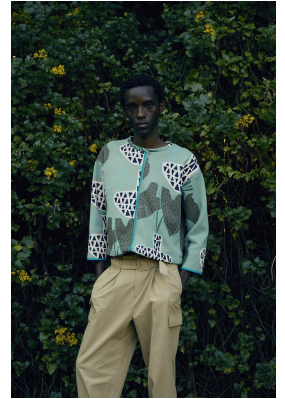

# BOSS MODELS

JOHANNESBURG

## APHILE CARTER

Height: 190cm Chest: 80cm Waist: 81cm Shoe: 11 UK Hair: Black Eyes: Black

# BOSS MODELS

JOHANNESBURG

APHILE CARTER

Height: 190cm Chest: 80cm Waist: 81cm Shoe: 11 UK Hair: Black Eyes: Black