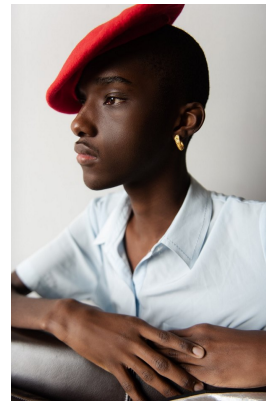

BOSS MODELS

JOHANNESBURG

APHILE CARTER

Height: 190cm Chest: 80cm Waist: 81cm Shoe: 11 UK Hair: Black Eyes: Black

BOSS MODELS

JOHANNESBURG

APHILE CARTER

Height: 190cm Chest: 80cm Waist: 81cm Shoe: 11 UK Hair: Black Eyes: Black

BOSS MODELS

JOHANNESBURG

APHILE CARTER

Height: 190cm Chest: 80cm Waist: 81cm Shoe: 11 UK Hair: Black Eyes: Black