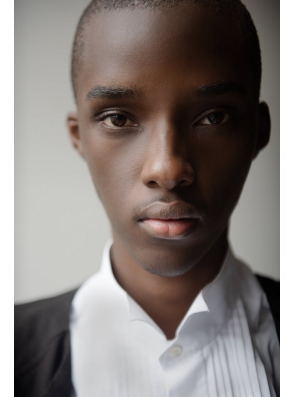

BOSS MODELS

JOHANNESBURG

APHILE CARTER

Height: 190cm Chest: 80cm Waist: 81cm Shoe: 11 UK Hair: Black Eyes: Black