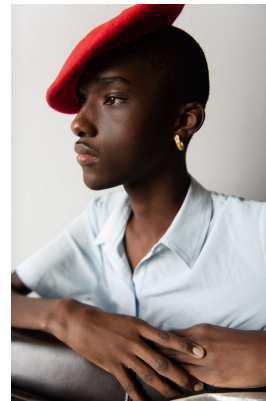

# BOSS MODELS

JOHANNESBURG

## APHILE CARTER

Height: 190cm Chest: 80cm Waist: 81cm Shoe: 11 UK Hair: Black Eyes: Black

# BOSS MODELS

JOHANNESBURG

APHILE CARTER

Height: 190cm Chest: 80cm Waist: 81cm Shoe: 11 UK Hair: Black Eyes: Black