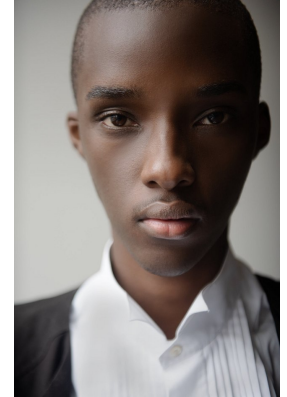

BOSS MODELS

JOHANNESBURG

APHILE CARTER

Height: 190cm Chest: 80cm Waist: 81cm Shoe: 11 UK Hair: Black Eyes: Black

BOSS MODELS

JOHANNESBURG

APHILE CARTER

Height: 190cm Chest: 80cm Waist: 81cm Shoe: 11 UK Hair: Black Eyes: Black

BOSS MODELS

JOHANNESBURG

APHILE CARTER

Height: 190cm Chest: 80cm Waist: 81cm Shoe: 11 UK Hair: Black Eyes: Black