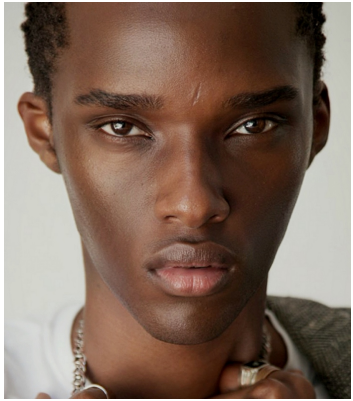

# BOSS MODELS

JOHANNESBURG

## APHILE CARTER

Height: 190cm Chest: 80cm Waist: 81cm Shoe: 11 UK Hair: Black Eyes: Black

# BOSS MODELS

JOHANNESBURG

APHILE CARTER

Height: 190cm Chest: 80cm Waist: 81cm Shoe: 11 UK Hair: Black Eyes: Black