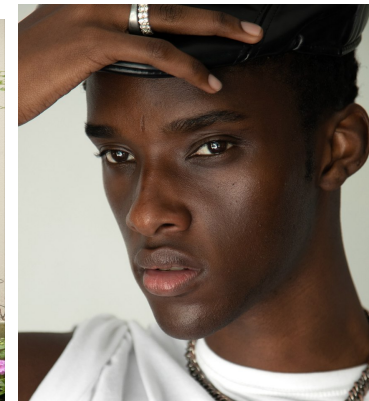

# BOSS MODELS

JOHANNESBURG

## APHILE CARTER

Height: 190cm Chest: 80cm Waist: 81cm Shoe: 11 UK Hair: Black Eyes: Black

# BOSS MODELS

JOHANNESBURG

APHILE CARTER

Height: 190cm Chest: 80cm Waist: 81cm Shoe: 11 UK Hair: Black Eyes: Black