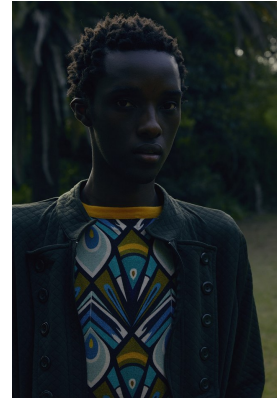

# BOSS MODELS

JOHANNESBURG

## APHILE CARTER

Height: 190cm Chest: 80cm Waist: 81cm Shoe: 11 UK Hair: Black Eyes: Black

# BOSS MODELS

JOHANNESBURG

APHILE CARTER

Height: 190cm Chest: 80cm Waist: 81cm Shoe: 11 UK Hair: Black Eyes: Black