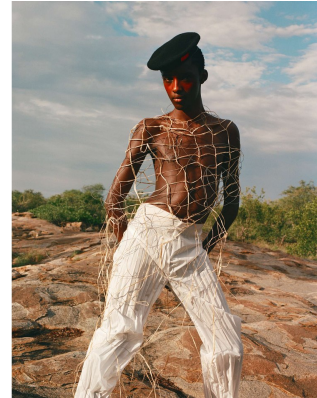

BOSS MODELS

JOHANNESBURG

APHILE CARTER

Height: 190cm Chest: 80cm Waist: 81cm Shoe: 11 UK Hair: Black Eyes: Black

BOSS MODELS

JOHANNESBURG

APHILE CARTER

Height: 190cm Chest: 80cm Waist: 81cm Shoe: 11 UK Hair: Black Eyes: Black

BOSS MODELS

JOHANNESBURG

APHILE CARTER

Height: 190cm Chest: 80cm Waist: 81cm Shoe: 11 UK Hair: Black Eyes: Black