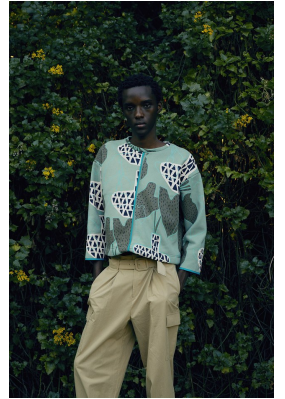

BOSS MODELS

JOHANNESBURG

APHILE CARTER

Height: 190cm Chest: 80cm Waist: 81cm Shoe: 11 UK Hair: Black Eyes: Black

BOSS MODELS

JOHANNESBURG

APHILE CARTER

Height: 190cm Chest: 80cm Waist: 81cm Shoe: 11 UK Hair: Black Eyes: Black

BOSS MODELS

JOHANNESBURG

APHILE CARTER

Height: 190cm Chest: 80cm Waist: 81cm Shoe: 11 UK Hair: Black Eyes: Black