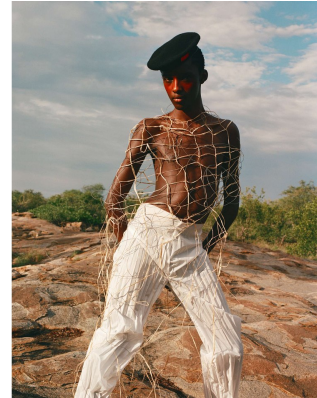

# BOSS MODELS

JOHANNESBURG

## APHILE CARTER

Height: 190cm Chest: 80cm Waist: 81cm Shoe: 11 UK Hair: Black Eyes: Black

# BOSS MODELS

JOHANNESBURG

APHILE CARTER

Height: 190cm Chest: 80cm Waist: 81cm Shoe: 11 UK Hair: Black Eyes: Black