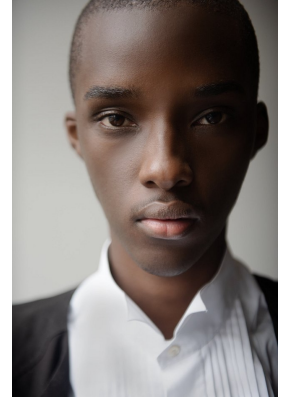

BOSS MODELS

JOHANNESBURG

APHILE CARTER

Height: 190cm Chest: 80cm Waist: 81cm Shoe: 11 UK Hair: Black Eyes: Black