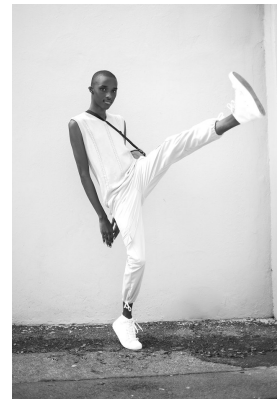

BOSS MODELS

JOHANNESBURG

APHILE CARTER

Height: 190cm Chest: 80cm Waist: 81cm Shoe: 11 UK Hair: Black Eyes: Black

BOSS MODELS

JOHANNESBURG

APHILE CARTER

Height: 190cm Chest: 80cm Waist: 81cm Shoe: 11 UK Hair: Black Eyes: Black

BOSS MODELS

JOHANNESBURG

APHILE CARTER

Height: 190cm Chest: 80cm Waist: 81cm Shoe: 11 UK Hair: Black Eyes: Black