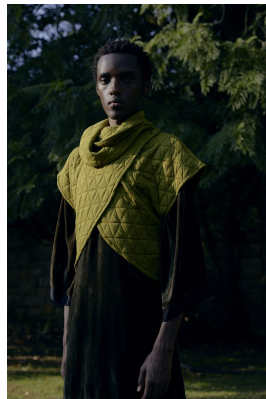

BOSS MODELS

JOHANNESBURG

APHILE CARTER

Height: 190cm Chest: 80cm Waist: 81cm Shoe: 11 UK Hair: Black Eyes: Black

BOSS MODELS

JOHANNESBURG

APHILE CARTER

Height: 190cm Chest: 80cm Waist: 81cm Shoe: 11 UK Hair: Black Eyes: Black

BOSS MODELS

JOHANNESBURG

APHILE CARTER

Height: 190cm Chest: 80cm Waist: 81cm Shoe: 11 UK Hair: Black Eyes: Black