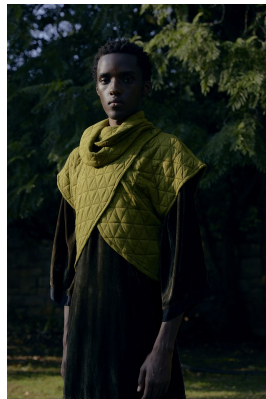

# BOSS MODELS

JOHANNESBURG

## APHILE CARTER

Height: 190cm Chest: 80cm Waist: 81cm Shoe: 11 UK Hair: Black Eyes: Black

# BOSS MODELS

JOHANNESBURG

APHILE CARTER

Height: 190cm Chest: 80cm Waist: 81cm Shoe: 11 UK Hair: Black Eyes: Black