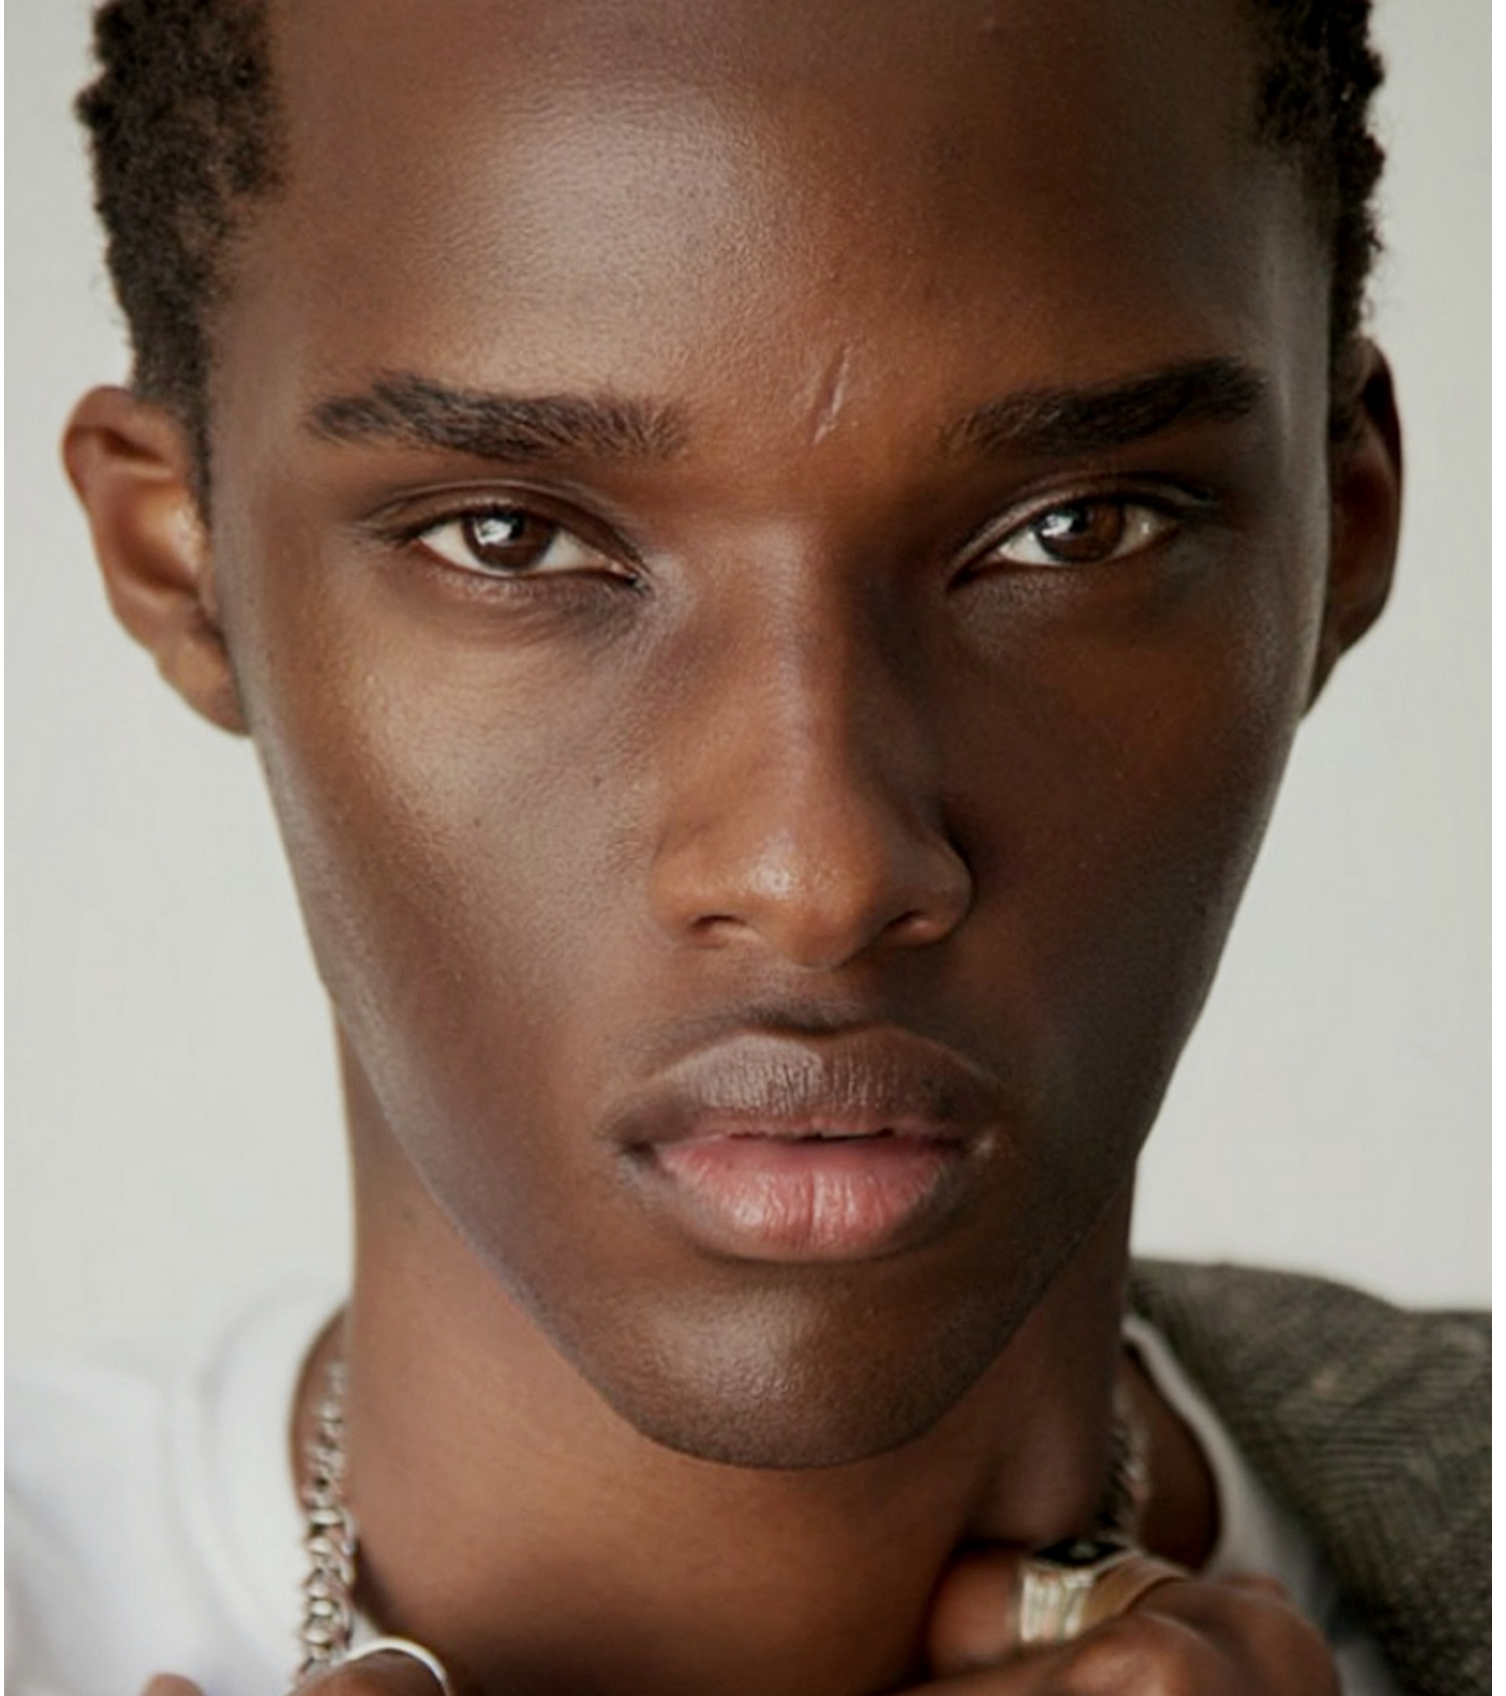

BOSS MODELS

JOHANNESBURG

APHILE CARTER

Height: 190cm Chest: 80cm Waist: 81cm Shoe: 11 UK Hair: Black Eyes: Black

BOSS MODELS

JOHANNESBURG

APHILE CARTER

Height: 190cm Chest: 80cm Waist: 81cm Shoe: 11 UK Hair: Black Eyes: Black