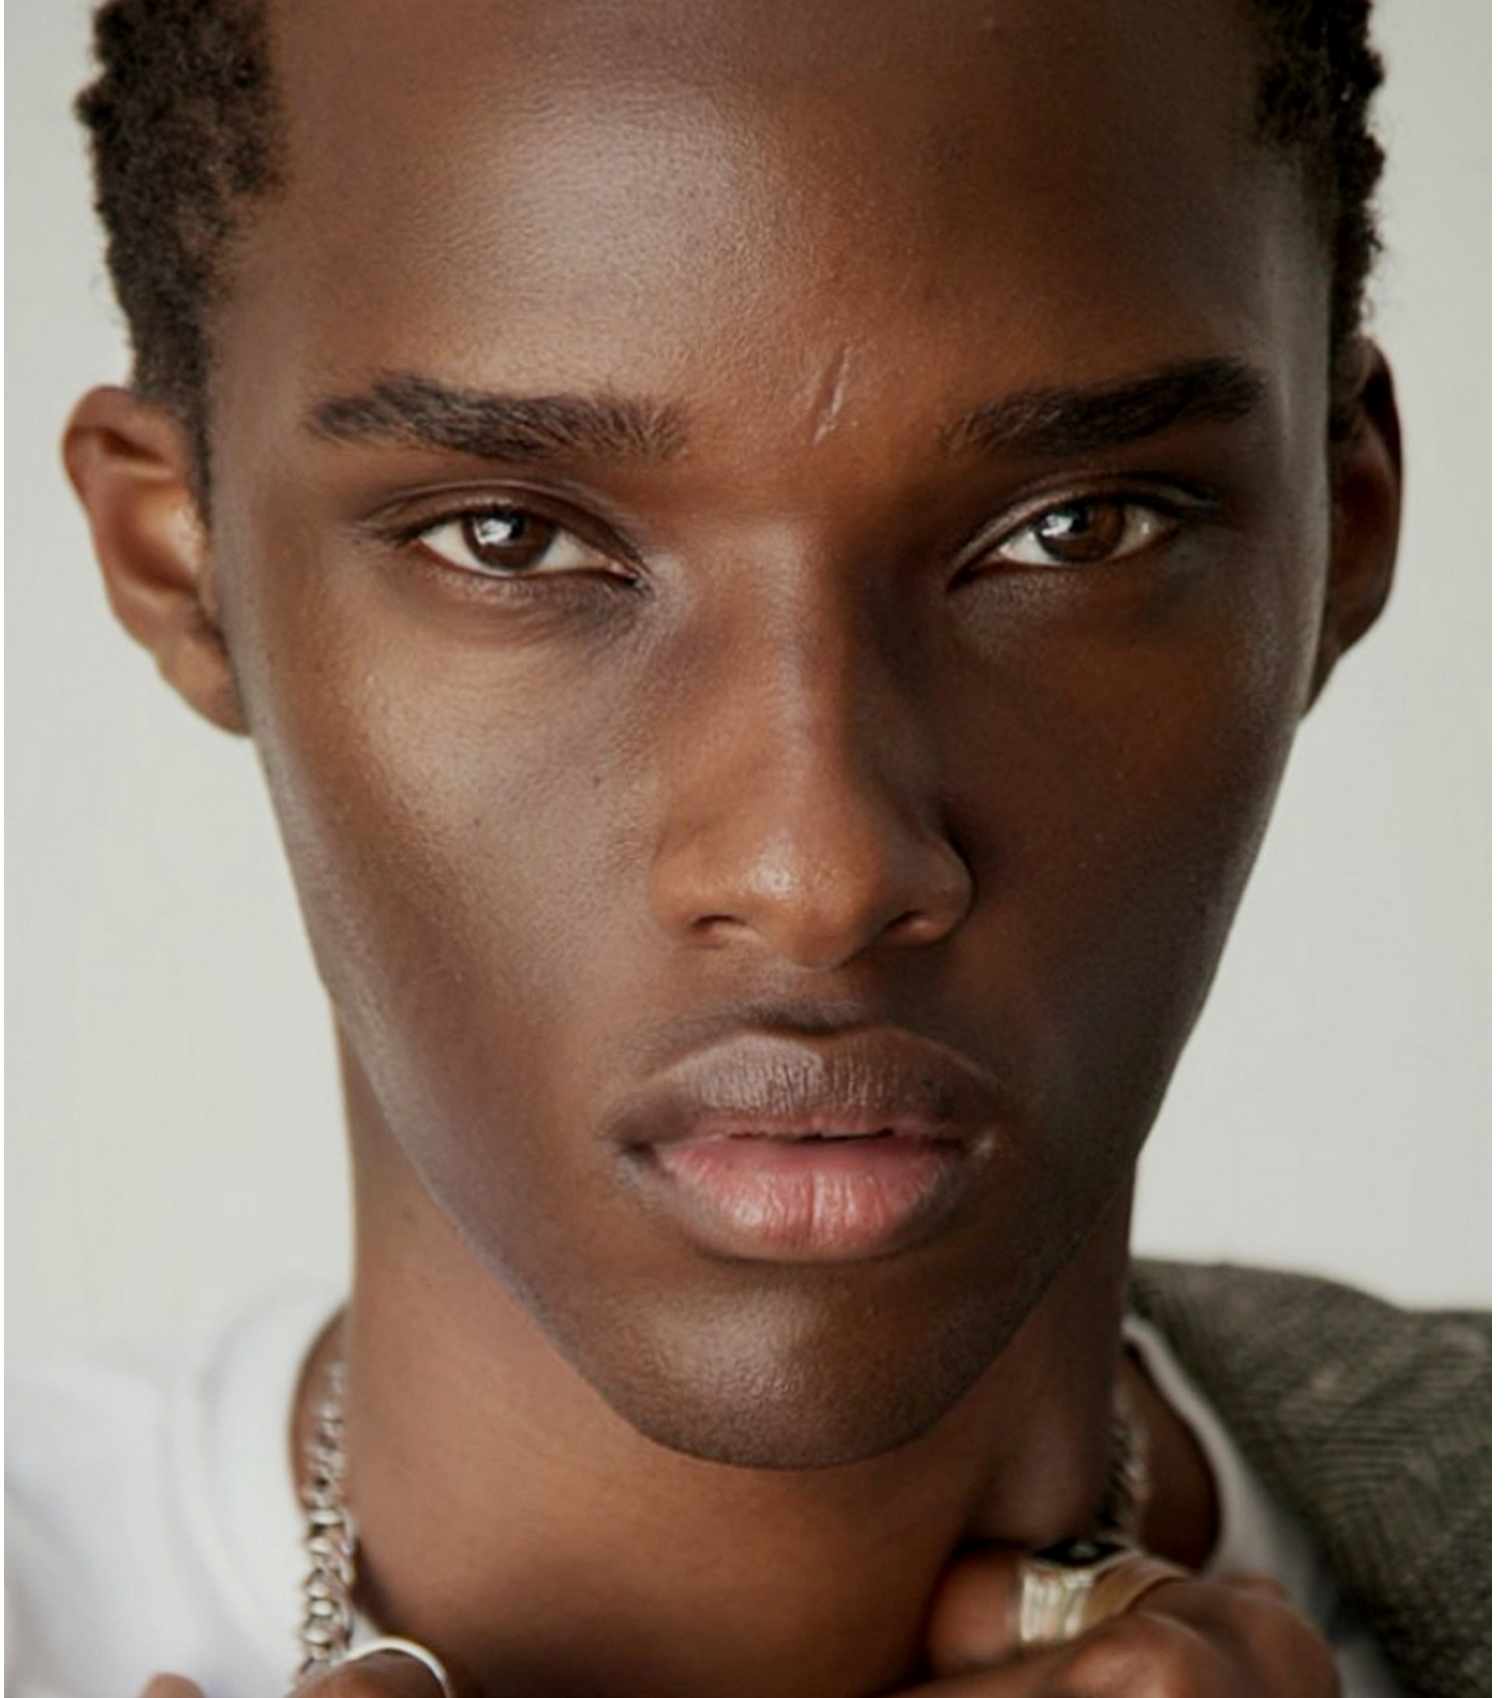

BOSS MODELS

JOHANNESBURG

APHILE CARTER

Height: 190cm Chest: 80cm Waist: 81cm Shoe: 11 UK Hair: Black Eyes: Black

BOSS MODELS

JOHANNESBURG

APHILE CARTER

Height: 190cm Chest: 80cm Waist: 81cm Shoe: 11 UK Hair: Black Eyes: Black