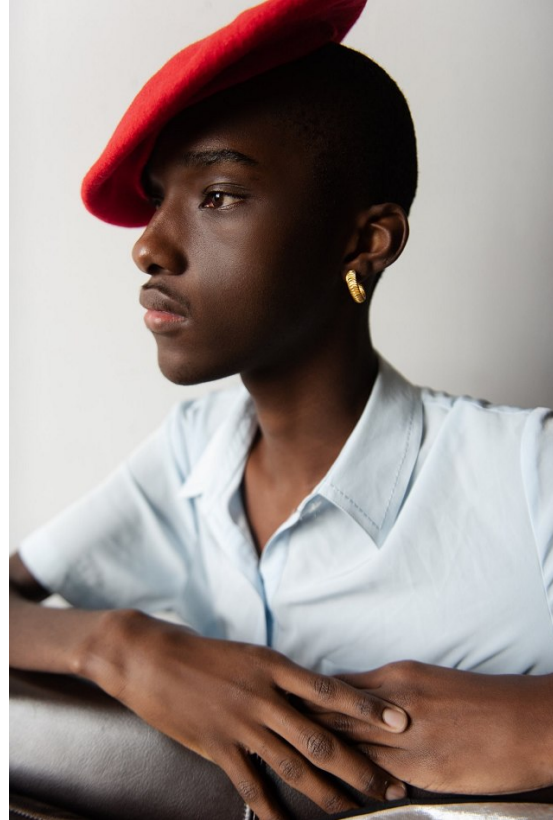

BOSS MODELS

JOHANNESBURG

APHILE CARTER

Height: 190cm Chest: 80cm Waist: 81cm Shoe: 11 UK Hair: Black Eyes: Black