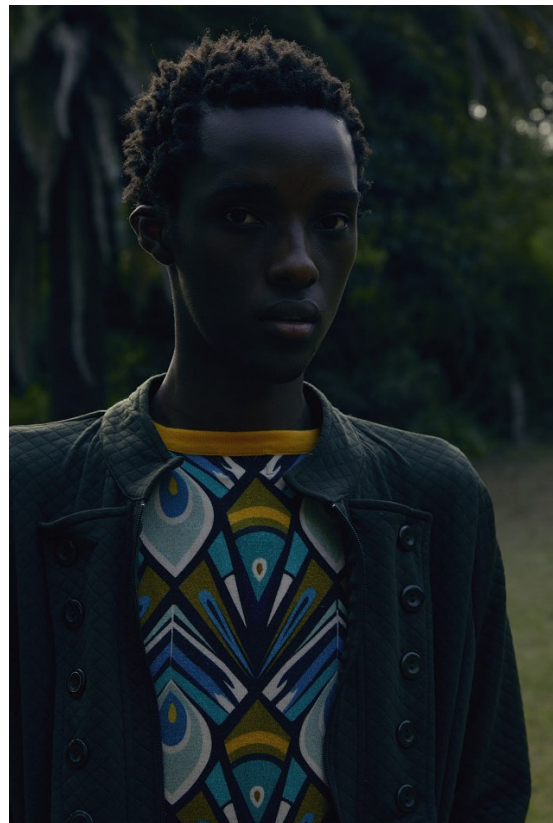

BOSS MODELS

JOHANNESBURG

APHILE CARTER

Height: 190cm Chest: 80cm Waist: 81cm Shoe: 11 UK Hair: Black Eyes: Black