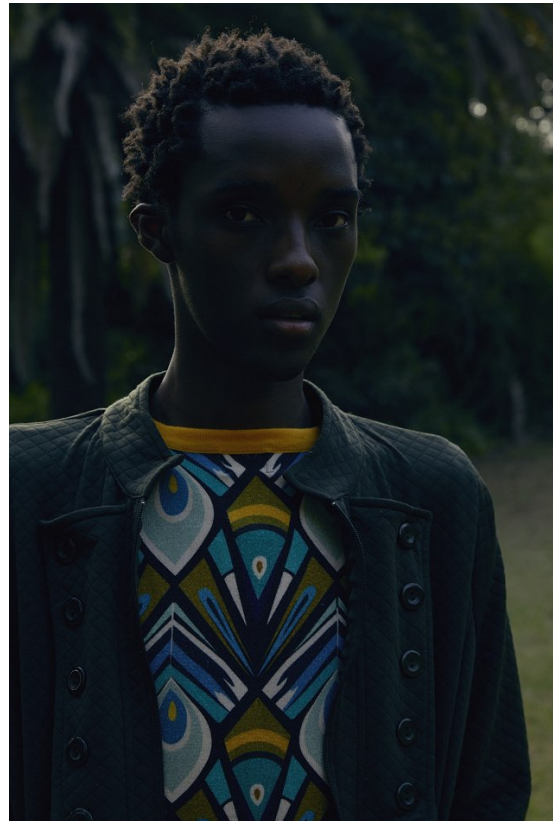

BOSS MODELS

JOHANNESBURG

APHILE CARTER

Height: 190cm Chest: 80cm Waist: 81cm Shoe: 11 UK Hair: Black Eyes: Black