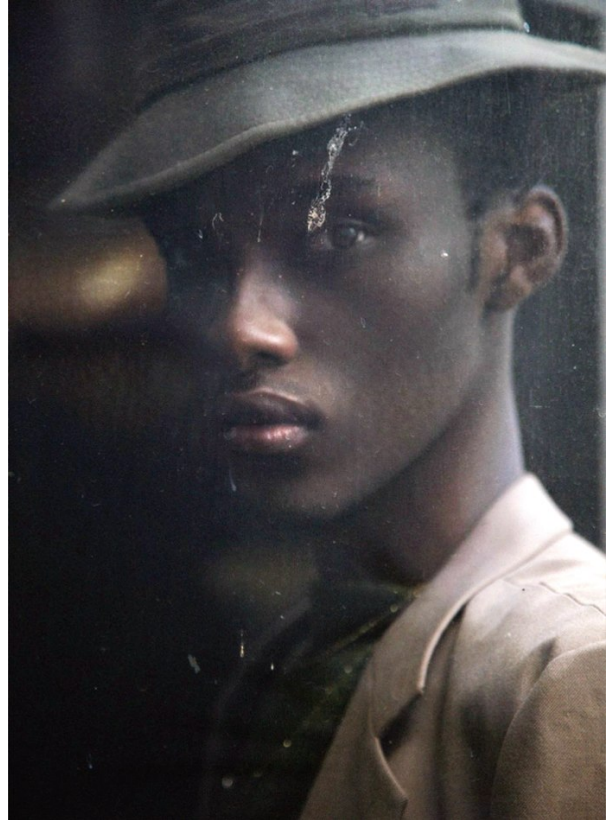

BOSS MODELS

JOHANNESBURG

APHILE CARTER

Height: 190cm Chest: 80cm Waist: 81cm Shoe: 11 UK Hair: Black Eyes: Black

BOSS MODELS

JOHANNESBURG

APHILE CARTER

Height: 190cm Chest: 80cm Waist: 81cm Shoe: 11 UK Hair: Black Eyes: Black