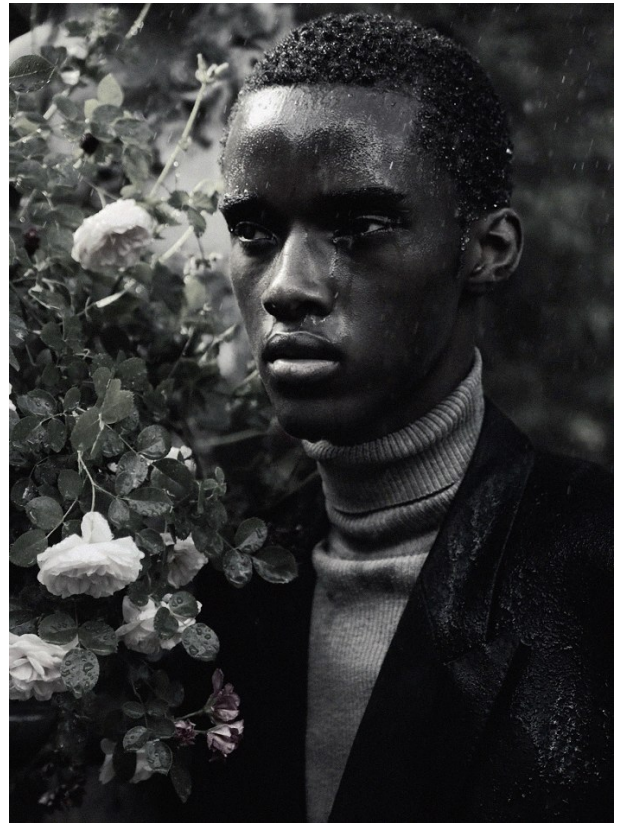

BOSS MODELS

JOHANNESBURG

APHILE CARTER

Height: 190cm Chest: 80cm Waist: 81cm Shoe: 11 UK Hair: Black Eyes: Black

BOSS MODELS

JOHANNESBURG

APHILE CARTER

Height: 190cm Chest: 80cm Waist: 81cm Shoe: 11 UK Hair: Black Eyes: Black