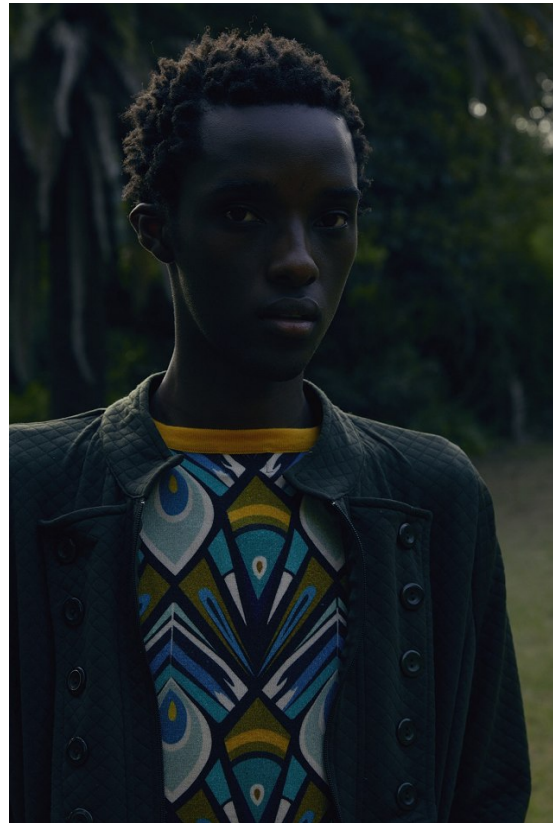

BOSS MODELS

JOHANNESBURG

APHILE CARTER

Height: 190cm Chest: 80cm Waist: 81cm Shoe: 11 UK Hair: Black Eyes: Black