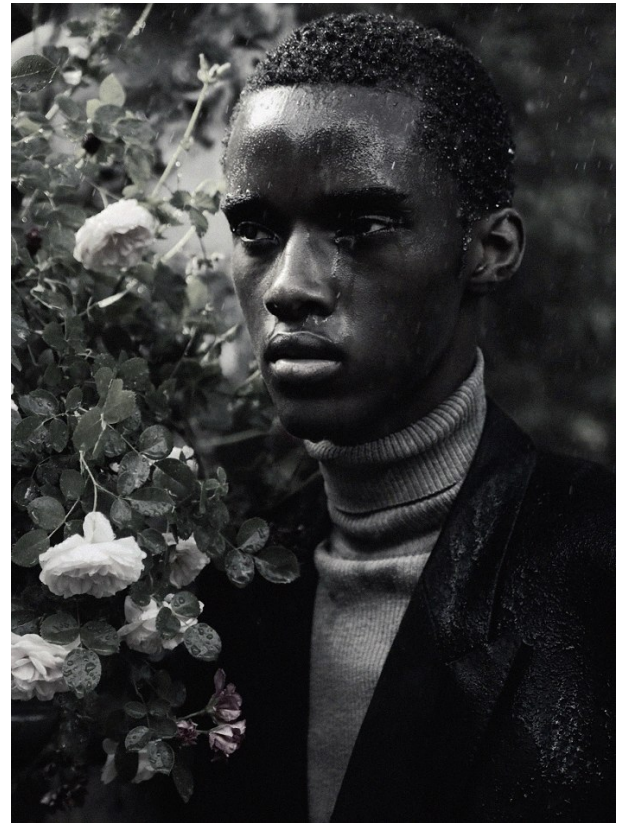

BOSS MODELS

JOHANNESBURG

APHILE CARTER

Height: 190cm Chest: 80cm Waist: 81cm Shoe: 11 UK Hair: Black Eyes: Black

BOSS MODELS

JOHANNESBURG

APHILE CARTER

Height: 190cm Chest: 80cm Waist: 81cm Shoe: 11 UK Hair: Black Eyes: Black