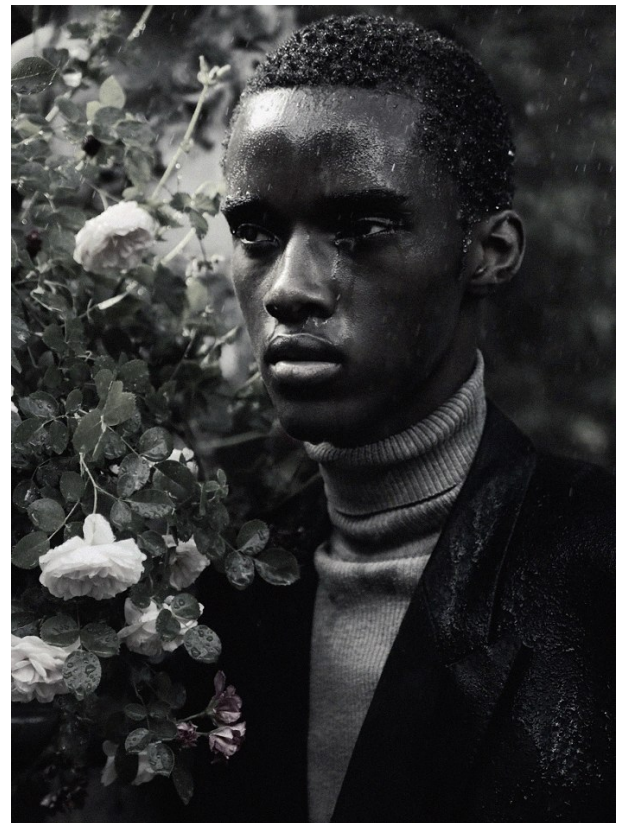

BOSS MODELS

JOHANNESBURG

APHILE CARTER

Height: 190cm Chest: 80cm Waist: 81cm Shoe: 11 UK Hair: Black Eyes: Black

BOSS MODELS

JOHANNESBURG

APHILE CARTER

Height: 190cm Chest: 80cm Waist: 81cm Shoe: 11 UK Hair: Black Eyes: Black