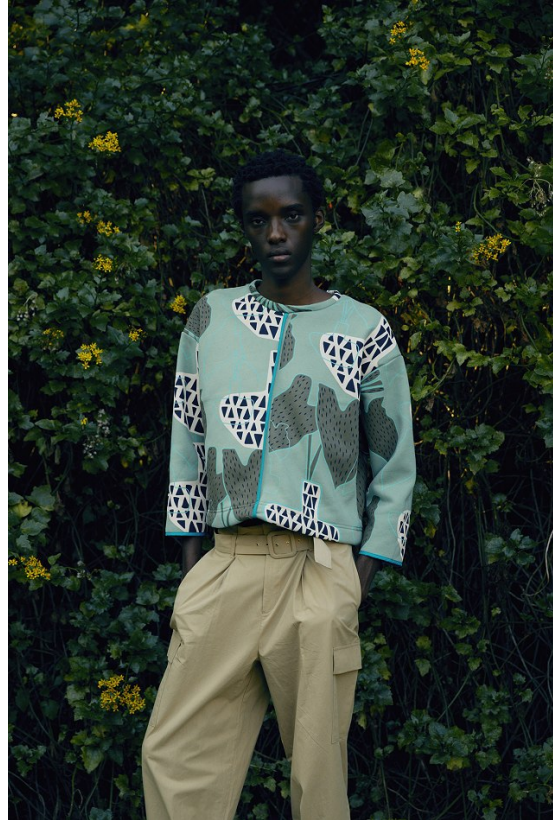

BOSS MODELS

JOHANNESBURG

APHILE CARTER

Height: 190cm Chest: 80cm Waist: 81cm Shoe: 11 UK Hair: Black Eyes: Black

BOSS MODELS

JOHANNESBURG

APHILE CARTER

Height: 190cm Chest: 80cm Waist: 81cm Shoe: 11 UK Hair: Black Eyes: Black