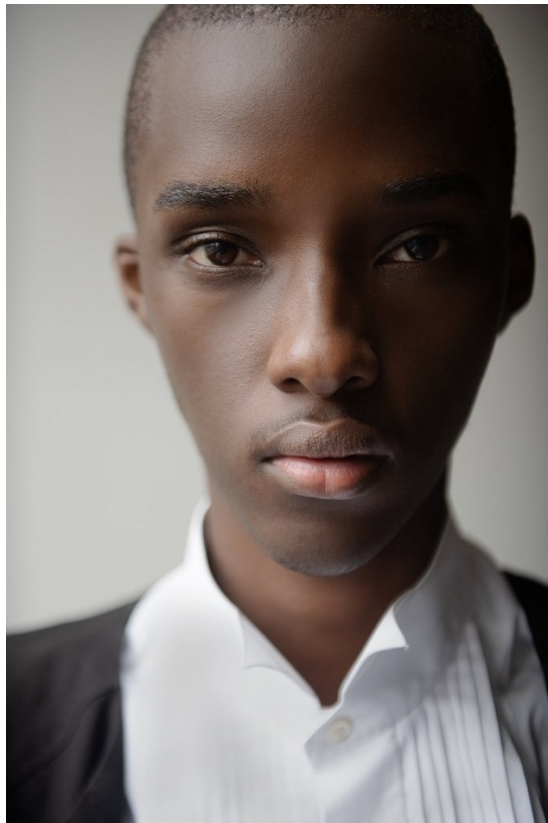

BOSS MODELS

JOHANNESBURG

APHILE CARTER

Height: 190cm Chest: 80cm Waist: 81cm Shoe: 11 UK Hair: Black Eyes: Black

BOSS MODELS

JOHANNESBURG

APHILE CARTER

Height: 190cm Chest: 80cm Waist: 81cm Shoe: 11 UK Hair: Black Eyes: Black