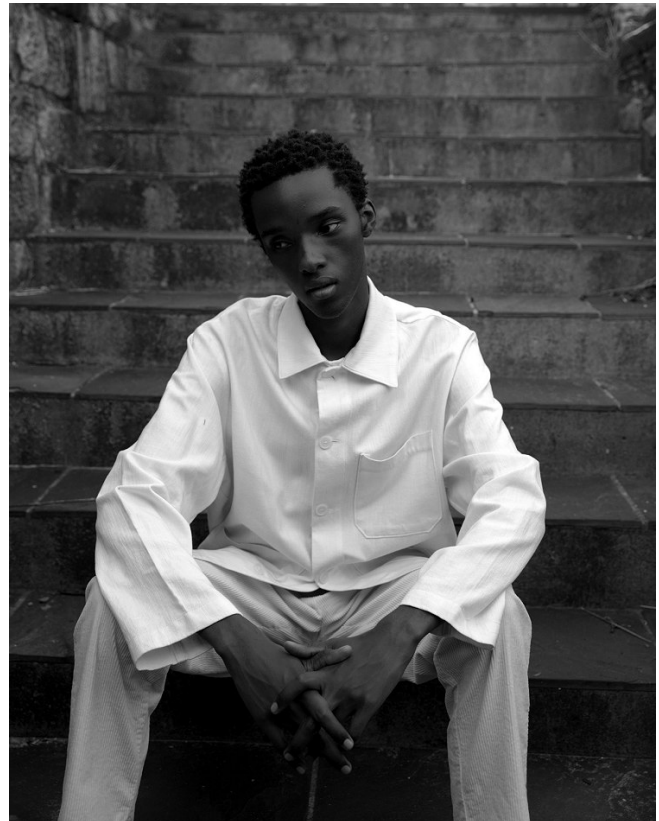

BOSS MODELS

JOHANNESBURG

APHILE CARTER

Height: 190cm Chest: 80cm Waist: 81cm Shoe: 11 UK Hair: Black Eyes: Black