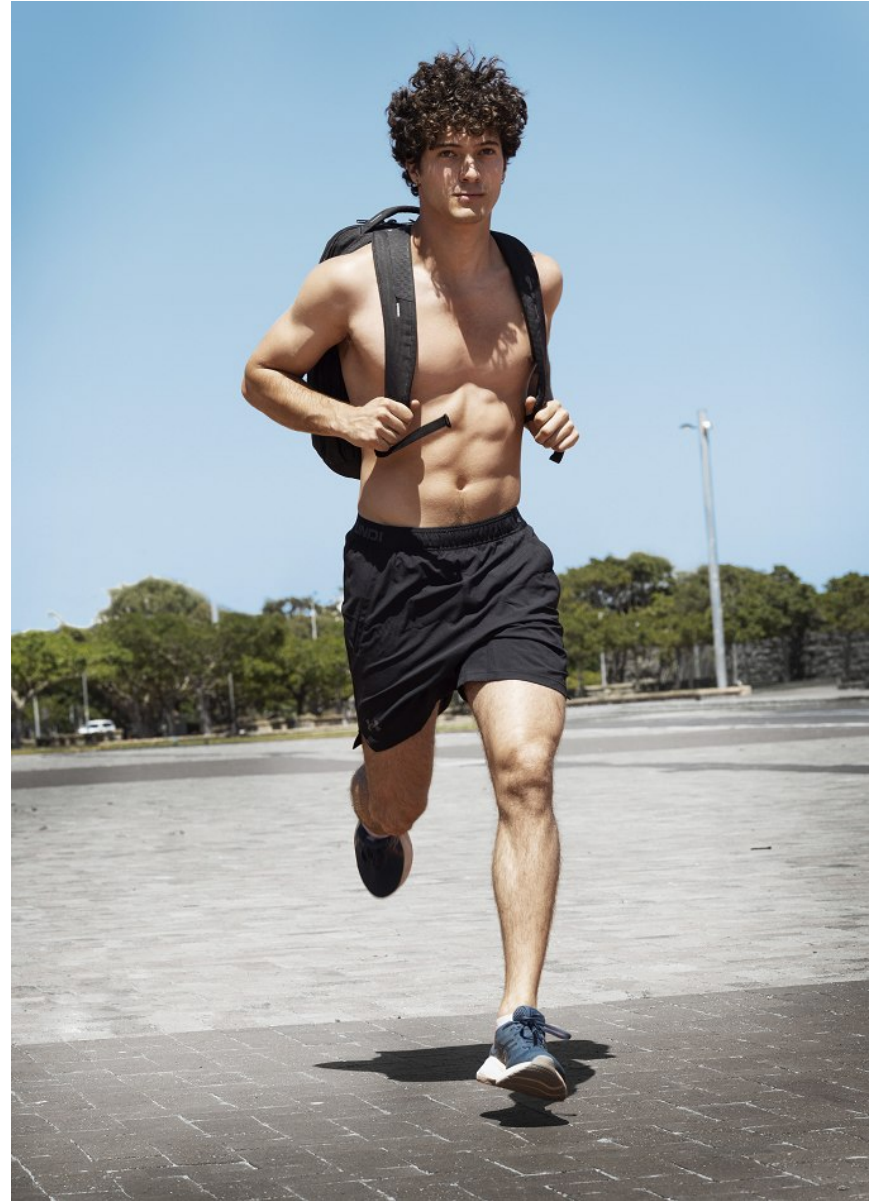

BOSS MODELS

JOHANNESBURG

LEO D'ALESSANDRO

Height: 181cm Chest: 102cm Waist: 80cm Shoe: 9 UK Hair: Dark Brown Eyes: Hazel