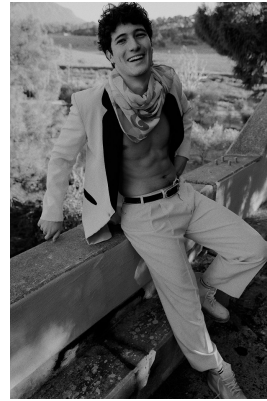

BOSS MODELS

JOHANNESBURG

LEO D'ALESSANDRO

Height: 181cm Chest: 102cm Waist: 80cm Shoe: 9 UK Hair: Dark Brown Eyes: Hazel