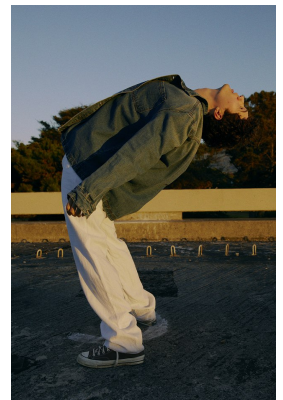

BOSS MODELS

JOHANNESBURG

LEO D'ALESSANDRO

Height: 181cm Chest: 102cm Waist: 80cm Shoe: 9 UK Hair: Dark Brown Eyes: Hazel