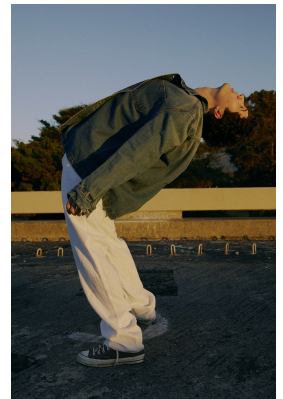

BOSS MODELS

JOHANNESBURG

LEO D'ALESSANDRO

Height: 181cm Chest: 102cm Waist: 80cm Shoe: 9 UK Hair: Dark Brown Eyes: Hazel

BOSS MODELS

JOHANNESBURG

LEO D'ALESSANDRO

Height: 181cm Chest: 102cm Waist: 80cm Shoe: 9 UK Hair: Dark Brown Eyes: Hazel

BOSS MODELS

JOHANNESBURG

LEO D'ALESSANDRO

Height: 181cm Chest: 102cm Waist: 80cm Shoe: 9 UK Hair: Dark Brown Eyes: Hazel