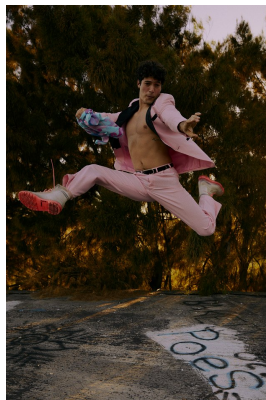

BOSS MODELS

JOHANNESBURG

LEO D'ALESSANDRO

Height: 181cm Chest: 102cm Waist: 80cm Shoe: 9 UK Hair: Dark Brown Eyes: Hazel