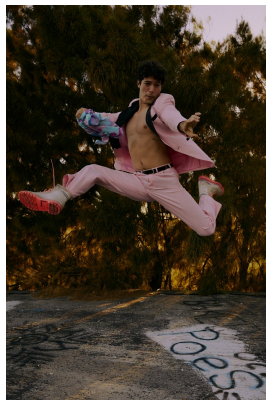

BOSS MODELS

JOHANNESBURG

LEO D'ALESSANDRO

Height: 181cm Chest: 102cm Waist: 80cm Shoe: 9 UK Hair: Dark Brown Eyes: Hazel

BOSS MODELS

JOHANNESBURG

LEO D'ALESSANDRO

Height: 181cm Chest: 102cm Waist: 80cm Shoe: 9 UK Hair: Dark Brown Eyes: Hazel

BOSS MODELS

JOHANNESBURG

LEO D'ALESSANDRO

Height: 181cm Chest: 102cm Waist: 80cm Shoe: 9 UK Hair: Dark Brown Eyes: Hazel