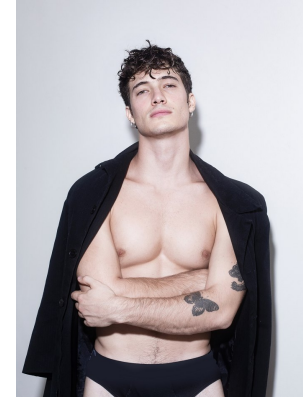

BOSS MODELS

JOHANNESBURG

LEO D'ALESSANDRO

Height: 181cm Chest: 102cm Waist: 80cm Shoe: 9 UK Hair: Dark Brown Eyes: Hazel

BOSS MODELS

JOHANNESBURG

LEO D'ALESSANDRO

Height: 181cm Chest: 102cm Waist: 80cm Shoe: 9 UK Hair: Dark Brown Eyes: Hazel

BOSS MODELS

JOHANNESBURG

LEO D'ALESSANDRO

Height: 181cm Chest: 102cm Waist: 80cm Shoe: 9 UK Hair: Dark Brown Eyes: Hazel