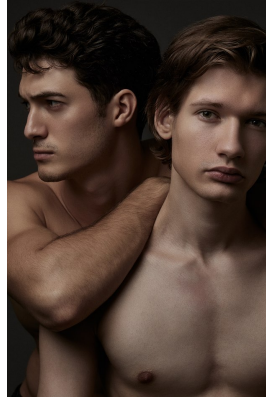

BOSS MODELS

JOHANNESBURG

LEO D'ALESSANDRO

Height: 181cm Chest: 102cm Waist: 80cm Shoe: 9 UK Hair: Dark Brown Eyes: Hazel

BOSS MODELS

JOHANNESBURG

LEO D'ALESSANDRO

Height: 181cm Chest: 102cm Waist: 80cm Shoe: 9 UK Hair: Dark Brown Eyes: Hazel

BOSS MODELS

JOHANNESBURG

LEO D'ALESSANDRO

Height: 181cm Chest: 102cm Waist: 80cm Shoe: 9 UK Hair: Dark Brown Eyes: Hazel