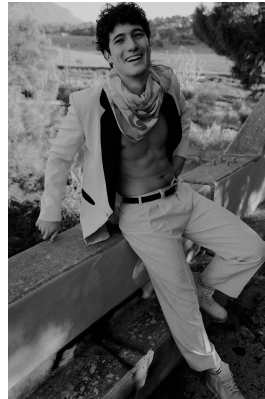

BOSS MODELS

JOHANNESBURG

LEO D'ALESSANDRO

Height: 181cm Chest: 102cm Waist: 80cm Shoe: 9 UK Hair: Dark Brown Eyes: Hazel

BOSS MODELS

JOHANNESBURG

LEO D'ALESSANDRO

Height: 181cm Chest: 102cm Waist: 80cm Shoe: 9 UK Hair: Dark Brown Eyes: Hazel

BOSS MODELS

JOHANNESBURG

LEO D'ALESSANDRO

Height: 181cm Chest: 102cm Waist: 80cm Shoe: 9 UK Hair: Dark Brown Eyes: Hazel