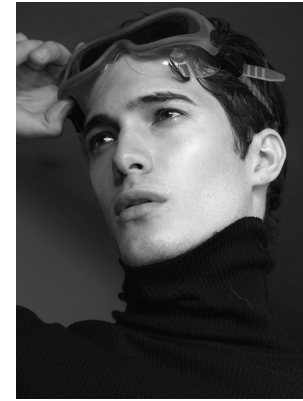

# BOSS MODELS

JOHANNESBURG

## LEO D'ALESSANDRO

Height: 181cm Chest: 102cm Waist: 80cm Shoe: 9 UK Hair: Dark Brown Eyes: Hazel