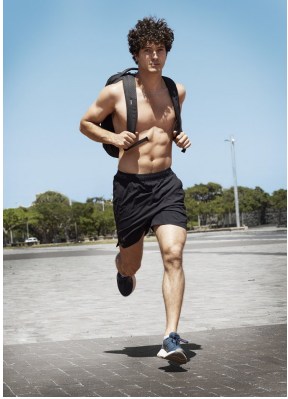

BOSS MODELS

JOHANNESBURG

LEO D'ALESSANDRO

Height: 181cm Chest: 102cm Waist: 80cm Shoe: 9 UK Hair: Dark Brown Eyes: Hazel

BOSS MODELS

JOHANNESBURG

LEO D'ALESSANDRO

Height: 181cm Chest: 102cm Waist: 80cm Shoe: 9 UK Hair: Dark Brown Eyes: Hazel

BOSS MODELS

JOHANNESBURG

LEO D'ALESSANDRO

Height: 181cm Chest: 102cm Waist: 80cm Shoe: 9 UK Hair: Dark Brown Eyes: Hazel