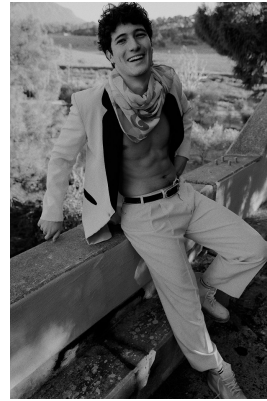

## LEO D'ALESSANDRO

Height: 181cm Chest: 102cm Waist: 80cm Shoe: 9 UK Hair: Dark Brown Eyes: Hazel