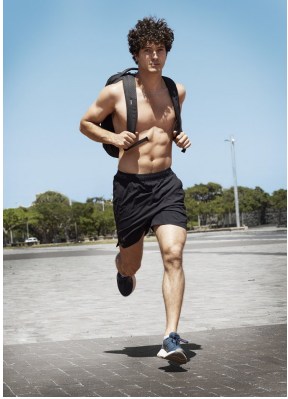

BOSS MODELS

JOHANNESBURG

LEO D'ALESSANDRO

Height: 181cm Chest: 102cm Waist: 80cm Shoe: 9 UK Hair: Dark Brown Eyes: Hazel