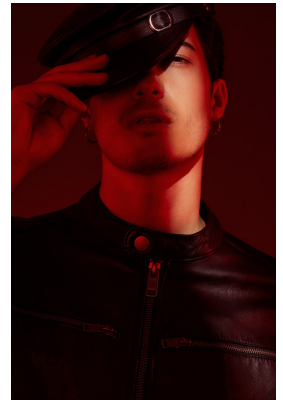

BOSS MODELS

JOHANNESBURG

LEO D'ALESSANDRO

Height: 181cm Chest: 102cm Waist: 80cm Shoe: 9 UK Hair: Dark Brown Eyes: Hazel

BOSS MODELS

JOHANNESBURG

LEO D'ALESSANDRO

Height: 181cm Chest: 102cm Waist: 80cm Shoe: 9 UK Hair: Dark Brown Eyes: Hazel

BOSS MODELS

JOHANNESBURG

LEO D'ALESSANDRO

Height: 181cm Chest: 102cm Waist: 80cm Shoe: 9 UK Hair: Dark Brown Eyes: Hazel