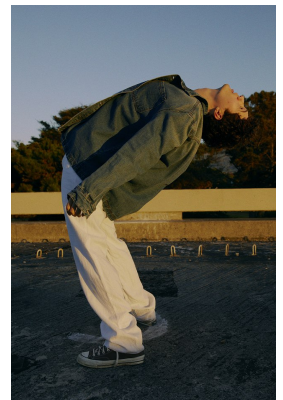

BOSS MODELS

JOHANNESBURG

LEO D'ALESSANDRO

Height: 181cm Chest: 102cm Waist: 80cm Shoe: 9 UK Hair: Dark Brown Eyes: Hazel

BOSS MODELS

JOHANNESBURG

LEO D'ALESSANDRO

Height: 181cm Chest: 102cm Waist: 80cm Shoe: 9 UK Hair: Dark Brown Eyes: Hazel

BOSS MODELS

JOHANNESBURG

LEO D'ALESSANDRO

Height: 181cm Chest: 102cm Waist: 80cm Shoe: 9 UK Hair: Dark Brown Eyes: Hazel