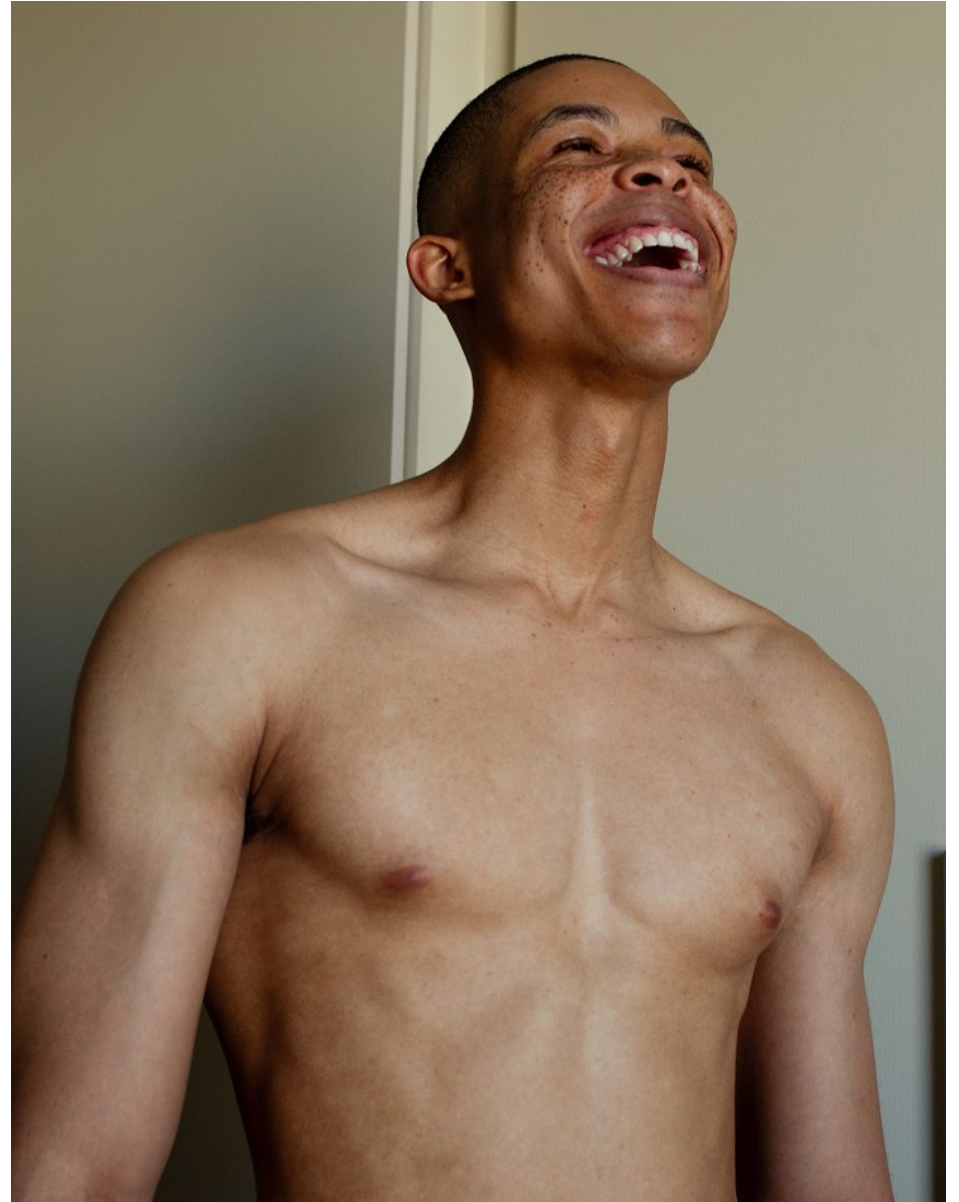

BOSS MODELS

JOHANNESBURG

WEPNER

ATANG MALEBO

Height: 184cm Chest: 92cm Waist: 75cm Shoe: 11 UK Hair: Black Eyes: Brown

BOSS MODELS

JOHANNESBURG

ATANG MALEBO

Height: 184cm Chest: 92cm Waist: 75cm Shoe: 11 UK Hair: Black Eyes: Brown

BOSS MODELS

JOHANNESBURG

ATANG MALEBO

Height: 184cm Chest: 92cm Waist: 75cm Shoe: 11 UK Hair: Black Eyes: Brown

BOSS MODELS

JOHANNESBURG

ATANG MALEBO

Height: 184cm Chest: 92cm Waist: 75cm Shoe: 11 UK Hair: Black Eyes: Brown

BOSS MODELS

JOHANNESBURG

ATANG MALEBO

Height: 184cm Chest: 92cm Waist: 75cm Shoe: 11 UK Hair: Black Eyes: Brown

BOSS MODELS

JOHANNESBURG

ATANG MALEBO

Height: 184cm Chest: 92cm Waist: 75cm Shoe: 11 UK Hair: Black Eyes: Brown

BOSS MODELS

JOHANNESBURG

ATANG MALEBO

Height: 184cm Chest: 92cm Waist: 75cm Shoe: 11 UK Hair: Black Eyes: Brown