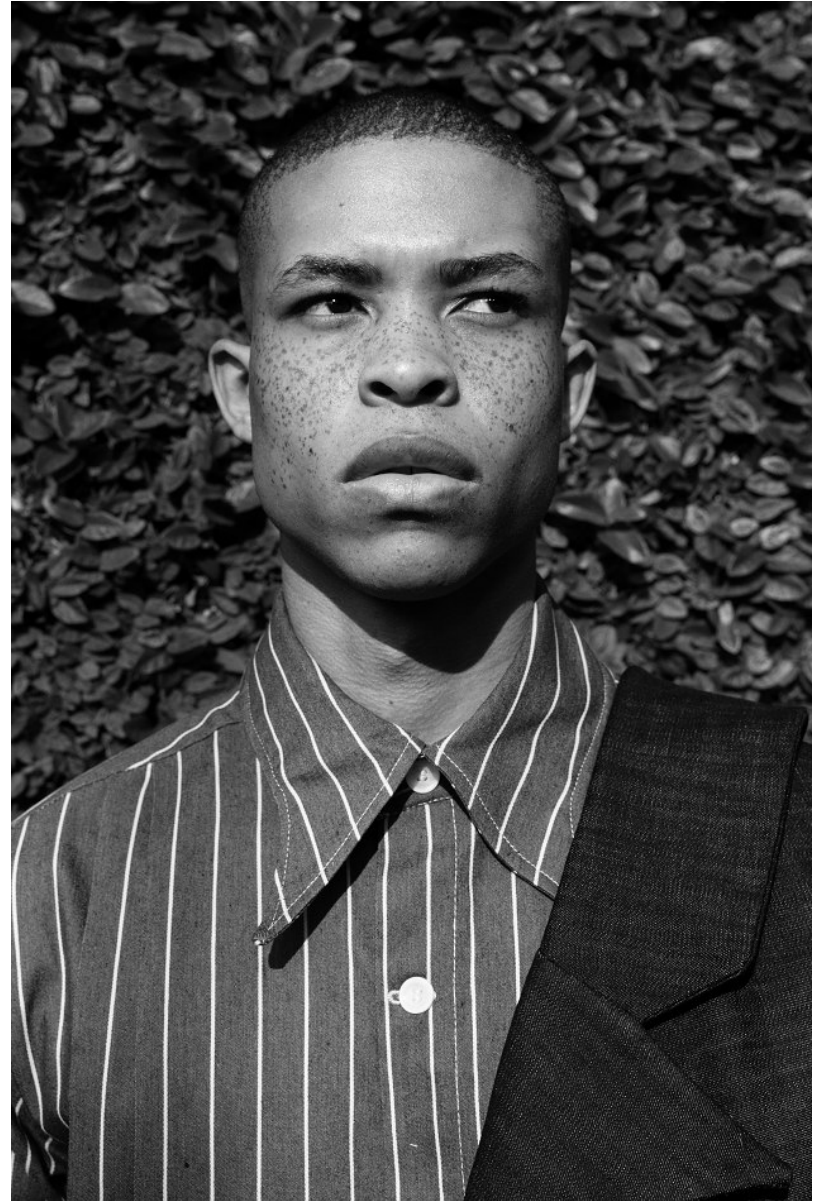

BOSS MODELS

JOHANNESBURG

WEPNER

ATANG MALEBO

Height: 184cm Chest: 92cm Waist: 75cm Shoe: 11 UK Hair: Black Eyes: Brown

BOSS MODELS

JOHANNESBURG

ATANG MALEBO

Height: 184cm Chest: 92cm Waist: 75cm Shoe: 11 UK Hair: Black Eyes: Brown

BOSS MODELS

JOHANNESBURG

ATANG MALEBO

Height: 184cm Chest: 92cm Waist: 75cm Shoe: 11 UK Hair: Black Eyes: Brown

BOSS MODELS

JOHANNESBURG

ATANG MALEBO

Height: 184cm Chest: 92cm Waist: 75cm Shoe: 11 UK Hair: Black Eyes: Brown

BOSS MODELS

JOHANNESBURG

ATANG MALEBO

Height: 184cm Chest: 92cm Waist: 75cm Shoe: 11 UK Hair: Black Eyes: Brown

BOSS MODELS

JOHANNESBURG

ATANG MALEBO

Height: 184cm Chest: 92cm Waist: 75cm Shoe: 11 UK Hair: Black Eyes: Brown

BOSS MODELS

JOHANNESBURG

ATANG MALEBO

Height: 184cm Chest: 92cm Waist: 75cm Shoe: 11 UK Hair: Black Eyes: Brown