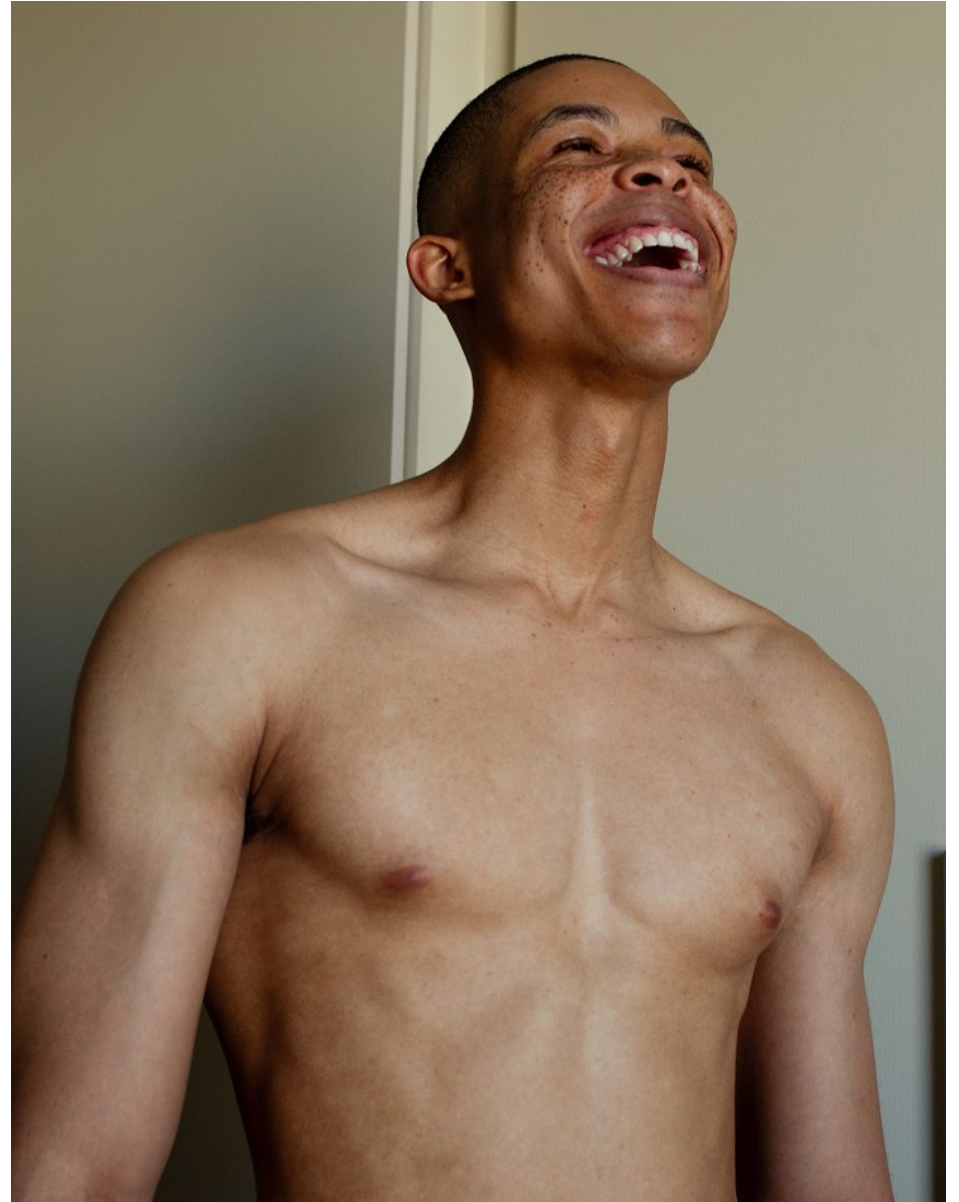

# BOSS MODELS

JOHANNESBURG

WEPNER

ATANG MALEBO

Height: 184cm Chest: 92cm Waist: 75cm Shoe: 11 UK Hair: Black Eyes: Brown

# BOSS MODELS

JOHANNESBURG

ATANG MALEBO

Height: 184cm Chest: 92cm Waist: 75cm Shoe: 11 UK Hair: Black Eyes: Brown