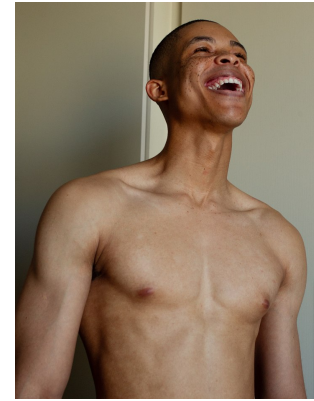

BOSS MODELS

JOHANNESBURG

ATANG MALEBO

Height: 184cm Chest: 92cm Waist: 75cm Shoe: 11 UK Hair: Black Eyes: Brown

BOSS MODELS

JOHANNESBURG

ATANG MALEBO

Height: 184cm Chest: 92cm Waist: 75cm Shoe: 11 UK Hair: Black Eyes: Brown