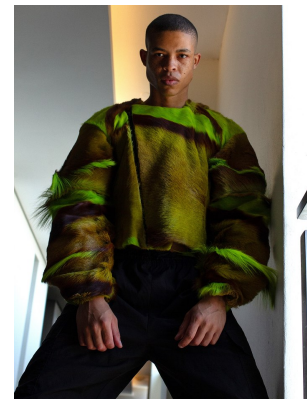

BOSS MODELS

JOHANNESBURG

ATANG MALEBO

Height: 184cm Chest: 92cm Waist: 75cm Shoe: 11 UK Hair: Black Eyes: Brown

BOSS MODELS

JOHANNESBURG

ATANG MALEBO

Height: 184cm Chest: 92cm Waist: 75cm Shoe: 11 UK Hair: Black Eyes: Brown