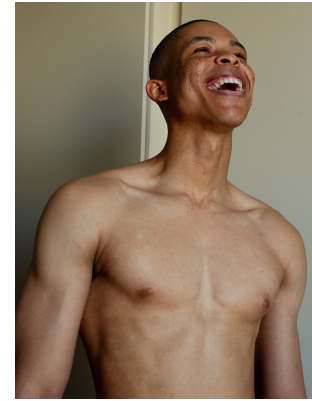

BOSS MODELS

JOHANNESBURG

ATANG MALEBO

Height: 184cm Chest: 92cm Waist: 75cm Shoe: 11 UK Hair: Black Eyes: Brown

BOSS MODELS

JOHANNESBURG

ATANG MALEBO

Height: 184cm Chest: 92cm Waist: 75cm Shoe: 11 UK Hair: Black Eyes: Brown