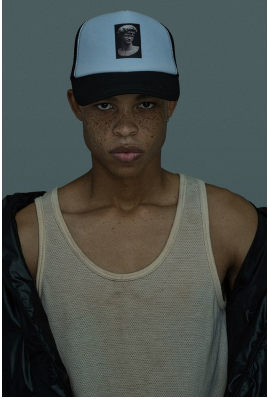

BOSS MODELS

JOHANNESBURG

ATANG MALEBO

Height: 184cm Chest: 92cm Waist: 75cm Shoe: 11 UK Hair: Black Eyes: Brown

BOSS MODELS

JOHANNESBURG

ATANG MALEBO

Height: 184cm Chest: 92cm Waist: 75cm Shoe: 11 UK Hair: Black Eyes: Brown