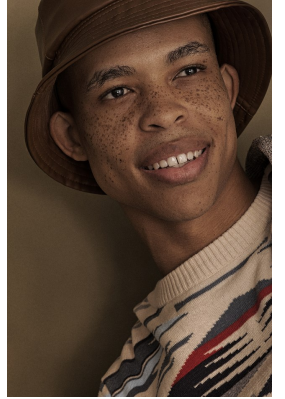

BOSS MODELS

JOHANNESBURG

ATANG MALEBO

Height: 184cm Chest: 92cm Waist: 75cm Shoe: 11 UK Hair: Black Eyes: Brown

BOSS MODELS

JOHANNESBURG

ATANG MALEBO

Height: 184cm Chest: 92cm Waist: 75cm Shoe: 11 UK Hair: Black Eyes: Brown