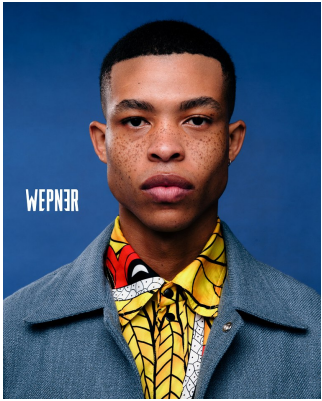

# BOSS MODELS

JOHANNESBURG

## ATANG MALEBO

Height: 184cm Chest: 92cm Waist: 75cm Shoe: 11 UK Hair: Black Eyes: Brown