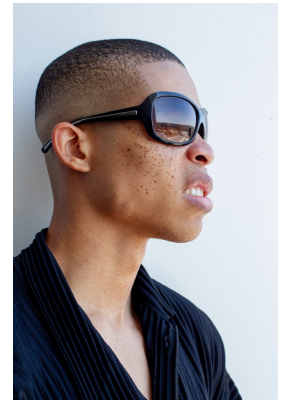

# BOSS MODELS

JOHANNESBURG

## ATANG MALEBO

Height: 184cm Chest: 92cm Waist: 75cm Shoe: 11 UK Hair: Black Eyes: Brown