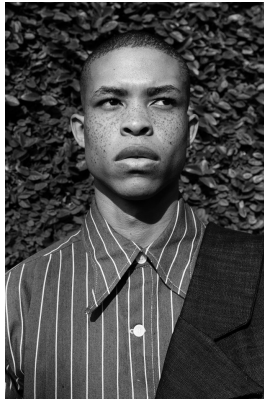

BOSS MODELS

JOHANNESBURG

ATANG MALEBO

Height: 184cm Chest: 92cm Waist: 75cm Shoe: 11 UK Hair: Black Eyes: Brown

BOSS MODELS

JOHANNESBURG

ATANG MALEBO

Height: 184cm Chest: 92cm Waist: 75cm Shoe: 11 UK Hair: Black Eyes: Brown