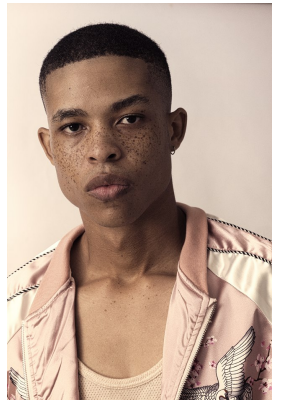

BOSS MODELS

JOHANNESBURG

ATANG MALEBO

Height: 184cm Chest: 92cm Waist: 75cm Shoe: 11 UK Hair: Black Eyes: Brown

BOSS MODELS

JOHANNESBURG

ATANG MALEBO

Height: 184cm Chest: 92cm Waist: 75cm Shoe: 11 UK Hair: Black Eyes: Brown