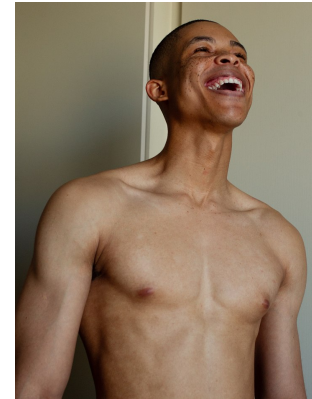

BOSS MODELS

JOHANNESBURG

ATANG MALEBO

Height: 184cm Chest: 92cm Waist: 75cm Shoe: 11 UK Hair: Black Eyes: Brown

BOSS MODELS

JOHANNESBURG

ATANG MALEBO

Height: 184cm Chest: 92cm Waist: 75cm Shoe: 11 UK Hair: Black Eyes: Brown