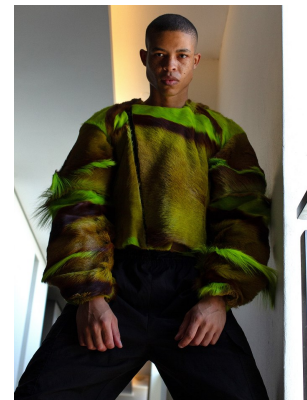

# BOSS MODELS

JOHANNESBURG

## ATANG MALEBO

Height: 184cm Chest: 92cm Waist: 75cm Shoe: 11 UK Hair: Black Eyes: Brown