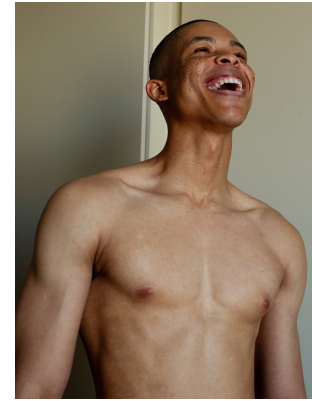

# BOSS MODELS

JOHANNESBURG

## ATANG MALEBO

Height: 184cm Chest: 92cm Waist: 75cm Shoe: 11 UK Hair: Black Eyes: Brown