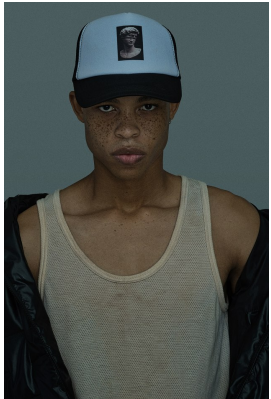

BOSS MODELS

JOHANNESBURG

ATANG MALEBO

Height: 184cm Chest: 92cm Waist: 75cm Shoe: 11 UK Hair: Black Eyes: Brown

BOSS MODELS

JOHANNESBURG

ATANG MALEBO

Height: 184cm Chest: 92cm Waist: 75cm Shoe: 11 UK Hair: Black Eyes: Brown