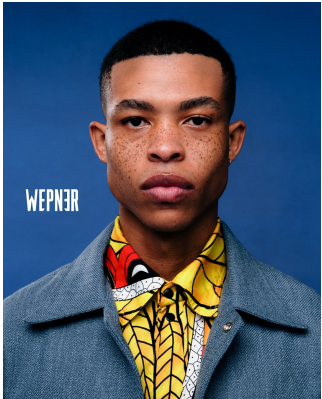

BOSS MODELS

JOHANNESBURG

ATANG MALEBO

Height: 184cm Chest: 92cm Waist: 75cm Shoe: 11 UK Hair: Black Eyes: Brown

BOSS MODELS

JOHANNESBURG

ATANG MALEBO

Height: 184cm Chest: 92cm Waist: 75cm Shoe: 11 UK Hair: Black Eyes: Brown