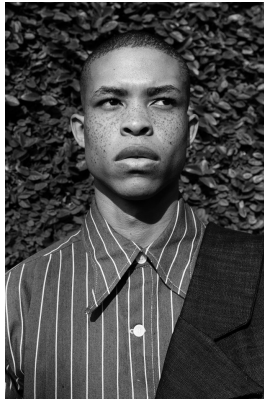

BOSS MODELS

JOHANNESBURG

ATANG MALEBO

Height: 184cm Chest: 92cm Waist: 75cm Shoe: 11 UK Hair: Black Eyes: Brown

BOSS MODELS

JOHANNESBURG

ATANG MALEBO

Height: 184cm Chest: 92cm Waist: 75cm Shoe: 11 UK Hair: Black Eyes: Brown