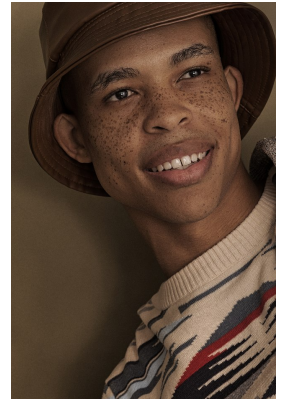

BOSS MODELS

JOHANNESBURG

ATANG MALEBO

Height: 184cm Chest: 92cm Waist: 75cm Shoe: 11 UK Hair: Black Eyes: Brown