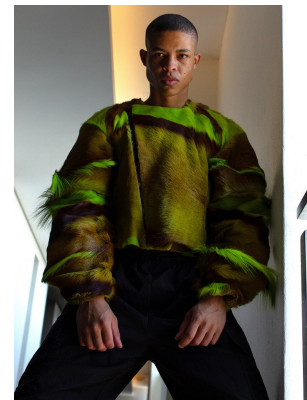

BOSS MODELS

JOHANNESBURG

ATANG MALEBO

Height: 184cm Chest: 92cm Waist: 75cm Shoe: 11 UK Hair: Black Eyes: Brown

BOSS MODELS

JOHANNESBURG

ATANG MALEBO

Height: 184cm Chest: 92cm Waist: 75cm Shoe: 11 UK Hair: Black Eyes: Brown