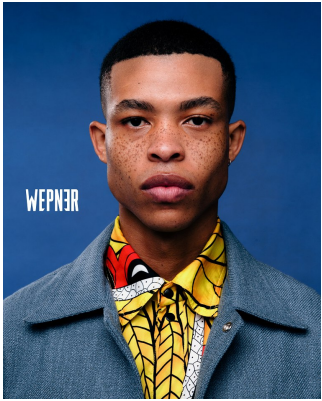

BOSS MODELS

JOHANNESBURG

ATANG MALEBO

Height: 184cm Chest: 92cm Waist: 75cm Shoe: 11 UK Hair: Black Eyes: Brown

BOSS MODELS

JOHANNESBURG

ATANG MALEBO

Height: 184cm Chest: 92cm Waist: 75cm Shoe: 11 UK Hair: Black Eyes: Brown