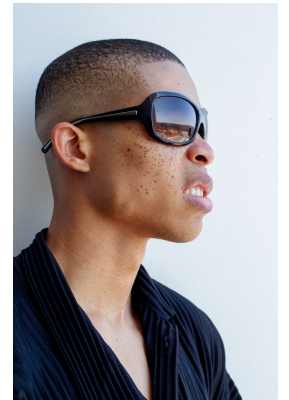

BOSS MODELS

JOHANNESBURG

ATANG MALEBO

Height: 184cm Chest: 92cm Waist: 75cm Shoe: 11 UK Hair: Black Eyes: Brown

BOSS MODELS

JOHANNESBURG

ATANG MALEBO

Height: 184cm Chest: 92cm Waist: 75cm Shoe: 11 UK Hair: Black Eyes: Brown