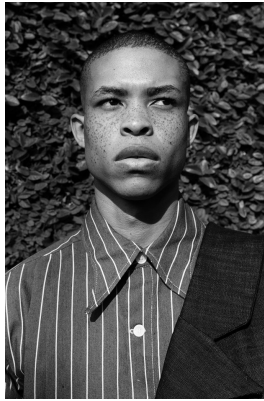

# BOSS MODELS

JOHANNESBURG

## ATANG MALEBO

Height: 184cm Chest: 92cm Waist: 75cm Shoe: 11 UK Hair: Black Eyes: Brown