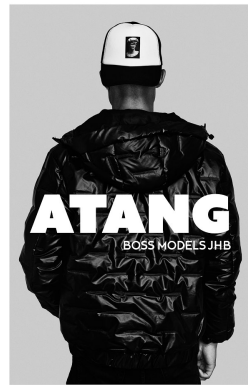

# BOSS MODELS

JOHANNESBURG

## ATANG MALEBO

Height: 184cm Chest: 92cm Waist: 75cm Shoe: 11 UK Hair: Black Eyes: Brown