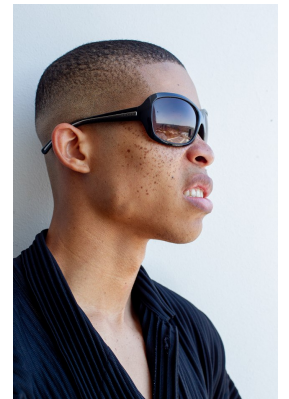

BOSS MODELS

JOHANNESBURG

ATANG MALEBO

Height: 184cm Chest: 92cm Waist: 75cm Shoe: 11 UK Hair: Black Eyes: Brown

BOSS MODELS

JOHANNESBURG

ATANG MALEBO

Height: 184cm Chest: 92cm Waist: 75cm Shoe: 11 UK Hair: Black Eyes: Brown