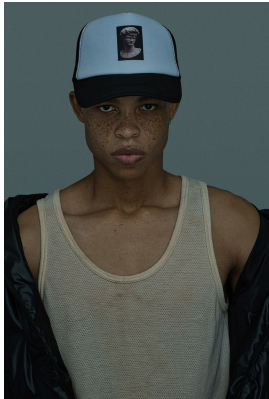

BOSS MODELS

JOHANNESBURG

ATANG MALEBO

Height: 184cm Chest: 92cm Waist: 75cm Shoe: 11 UK Hair: Black Eyes: Brown