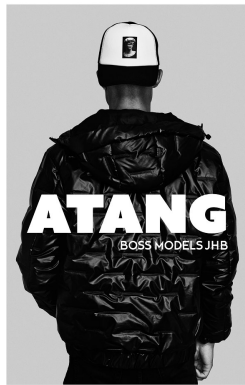

BOSS MODELS

JOHANNESBURG

ATANG MALEBO

Height: 184cm Chest: 92cm Waist: 75cm Shoe: 11 UK Hair: Black Eyes: Brown

BOSS MODELS

JOHANNESBURG

ATANG MALEBO

Height: 184cm Chest: 92cm Waist: 75cm Shoe: 11 UK Hair: Black Eyes: Brown