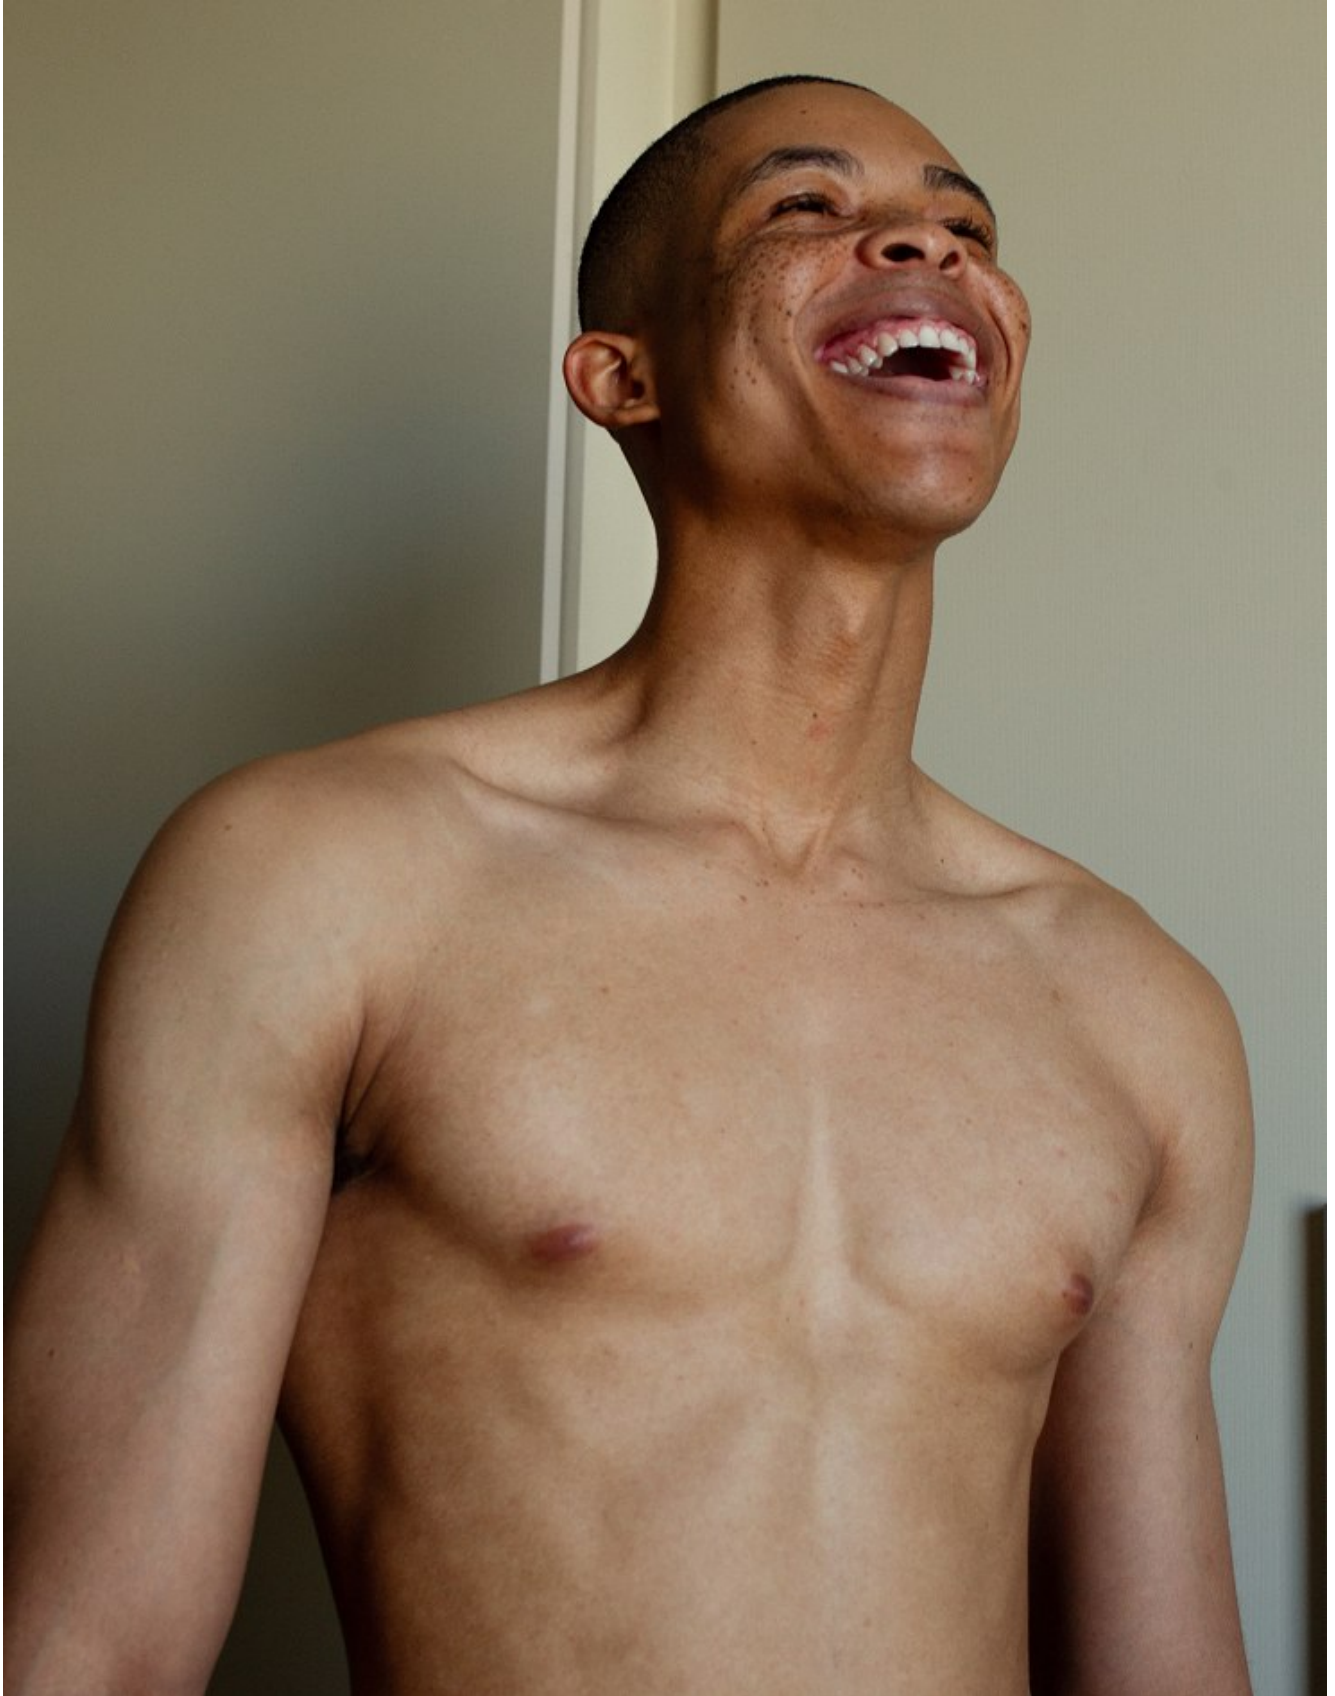

# BOSS MODELS

JOHANNESBURG

ATANG MALEBO

Height: 184cm Chest: 92cm Waist: 75cm Shoe: 11 UK Hair: Black Eyes: Brown

## ATANG MALEBO

Height: 184cm Chest: 92cm Waist: 75cm Shoe: 11 UK Hair: Black Eyes: Brown