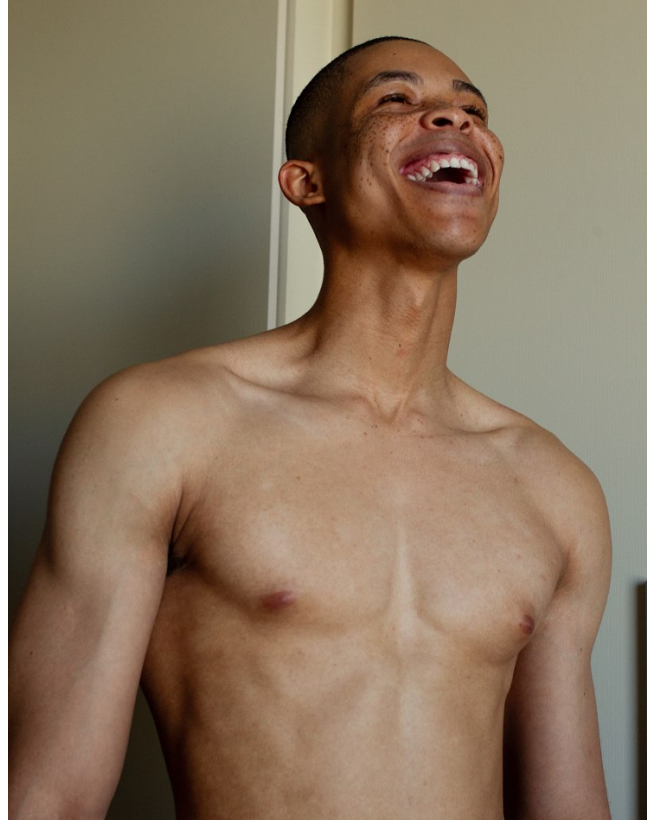

BOSS MODELS

JOHANNESBURG

ATANG MALEBO

Height: 184cm Chest: 92cm Waist: 75cm Shoe: 11 UK Hair: Black Eyes: Brown

BOSS MODELS

JOHANNESBURG

short . stories

ATANG MALEBO

Height: 184cm Chest: 92cm Waist: 75cm Shoe: 11 UK Hair: Black Eyes: Brown

BOSS MODELS

JOHANNESBURG

ATANG MALEBO

Height: 184cm Chest: 92cm Waist: 75cm Shoe: 11 UK Hair: Black Eyes: Brown

BOSS MODELS

JOHANNESBURG

ATANG MALEBO

Height: 184cm Chest: 92cm Waist: 75cm Shoe: 11 UK Hair: Black Eyes: Brown

BOSS MODELS

JOHANNESBURG

ATANG MALEBO

Height: 184cm Chest: 92cm Waist: 75cm Shoe: 11 UK Hair: Black Eyes: Brown

BOSS MODELS

JOHANNESBURG

ATANG MALEBO

Height: 184cm Chest: 92cm Waist: 75cm Shoe: 11 UK Hair: Black Eyes: Brown

BOSS MODELS

JOHANNESBURG

ATANG MALEBO

Height: 184cm Chest: 92cm Waist: 75cm Shoe: 11 UK Hair: Black Eyes: Brown