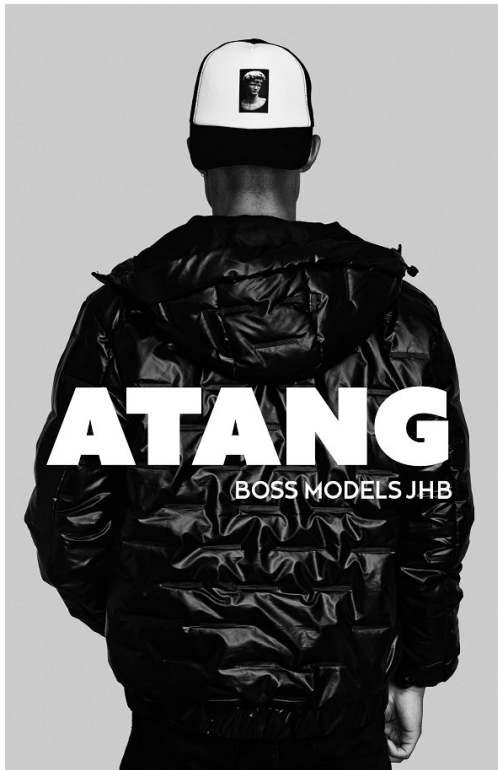

BOSS MODELS

JOHANNESBURG

ATANG MALEBO

Height: 184cm Chest: 92cm Waist: 75cm Shoe: 11 UK Hair: Black Eyes: Brown

BOSS MODELS

JOHANNESBURG

short . stories

ATANG MALEBO

Height: 184cm Chest: 92cm Waist: 75cm Shoe: 11 UK Hair: Black Eyes: Brown

BOSS MODELS

JOHANNESBURG

ATANG MALEBO

Height: 184cm Chest: 92cm Waist: 75cm Shoe: 11 UK Hair: Black Eyes: Brown

BOSS MODELS

JOHANNESBURG

ATANG MALEBO

Height: 184cm Chest: 92cm Waist: 75cm Shoe: 11 UK Hair: Black Eyes: Brown

BOSS MODELS

JOHANNESBURG

ATANG MALEBO

Height: 184cm Chest: 92cm Waist: 75cm Shoe: 11 UK Hair: Black Eyes: Brown

BOSS MODELS

JOHANNESBURG

ATANG MALEBO

Height: 184cm Chest: 92cm Waist: 75cm Shoe: 11 UK Hair: Black Eyes: Brown

BOSS MODELS

JOHANNESBURG

ATANG MALEBO

Height: 184cm Chest: 92cm Waist: 75cm Shoe: 11 UK Hair: Black Eyes: Brown