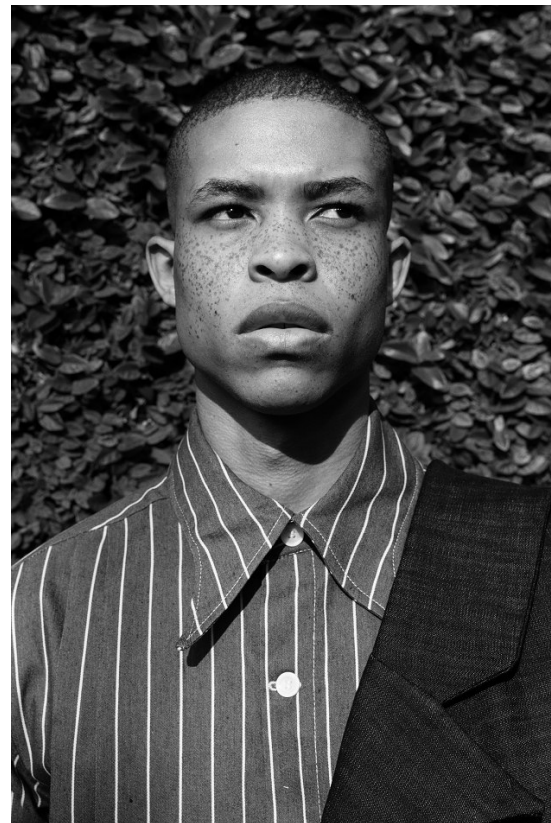

BOSS MODELS

JOHANNESBURG

ATANG MALEBO

Height: 184cm Chest: 92cm Waist: 75cm Shoe: 11 UK Hair: Black Eyes: Brown

BOSS MODELS

JOHANNESBURG

short . stories

ATANG MALEBO

Height: 184cm Chest: 92cm Waist: 75cm Shoe: 11 UK Hair: Black Eyes: Brown

BOSS MODELS

JOHANNESBURG

ATANG MALEBO

Height: 184cm Chest: 92cm Waist: 75cm Shoe: 11 UK Hair: Black Eyes: Brown

BOSS MODELS

JOHANNESBURG

ATANG MALEBO

Height: 184cm Chest: 92cm Waist: 75cm Shoe: 11 UK Hair: Black Eyes: Brown

BOSS MODELS

JOHANNESBURG

ATANG MALEBO

Height: 184cm Chest: 92cm Waist: 75cm Shoe: 11 UK Hair: Black Eyes: Brown

BOSS MODELS