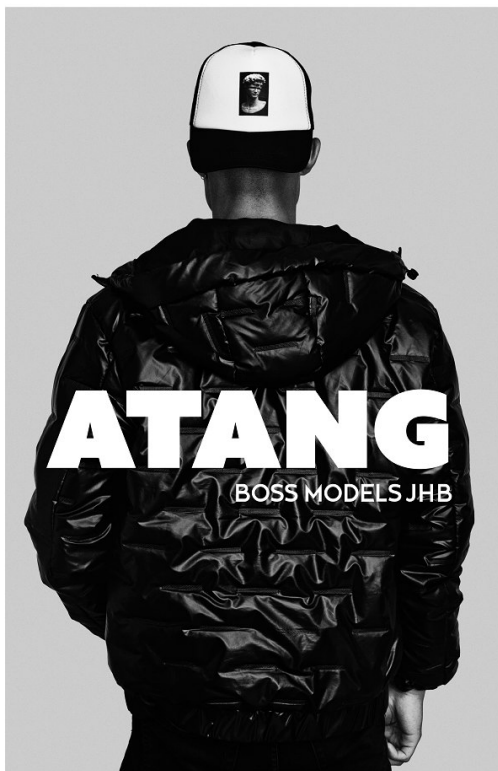

BOSS MODELS

JOHANNESBURG

ATANG MALEBO

Height: 184cm Chest: 92cm Waist: 75cm Shoe: 11 UK Hair: Black Eyes: Brown

BOSS MODELS

JOHANNESBURG

short . stories

ATANG MALEBO

Height: 184cm Chest: 92cm Waist: 75cm Shoe: 11 UK Hair: Black Eyes: Brown

BOSS MODELS

JOHANNESBURG

ATANG MALEBO

Height: 184cm Chest: 92cm Waist: 75cm Shoe: 11 UK Hair: Black Eyes: Brown

BOSS MODELS

JOHANNESBURG

ATANG MALEBO

Height: 184cm Chest: 92cm Waist: 75cm Shoe: 11 UK Hair: Black Eyes: Brown

BOSS MODELS

JOHANNESBURG

ATANG MALEBO

Height: 184cm Chest: 92cm Waist: 75cm Shoe: 11 UK Hair: Black Eyes: Brown

BOSS MODELS

JOHANNESBURG

ATANG MALEBO

Height: 184cm Chest: 92cm Waist: 75cm Shoe: 11 UK Hair: Black Eyes: Brown

BOSS MODELS

JOHANNESBURG

ATANG MALEBO

Height: 184cm Chest: 92cm Waist: 75cm Shoe: 11 UK Hair: Black Eyes: Brown