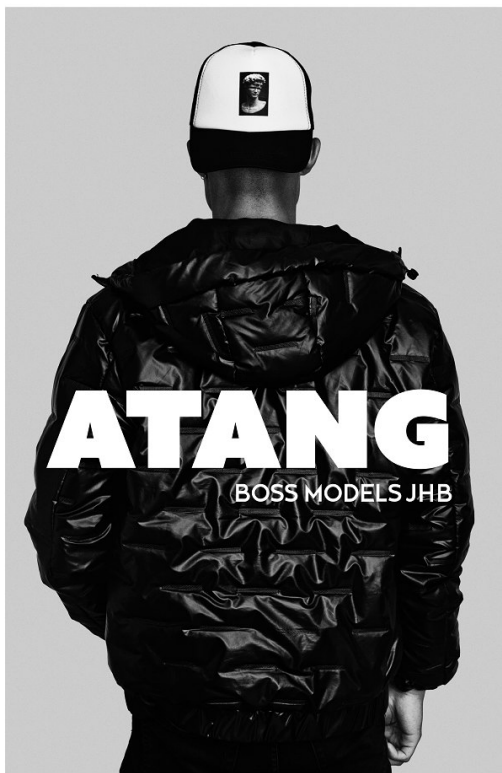

BOSS MODELS

JOHANNESBURG

ATANG MALEBO

Height: 184cm Chest: 92cm Waist: 75cm Shoe: 11 UK Hair: Black Eyes: Brown