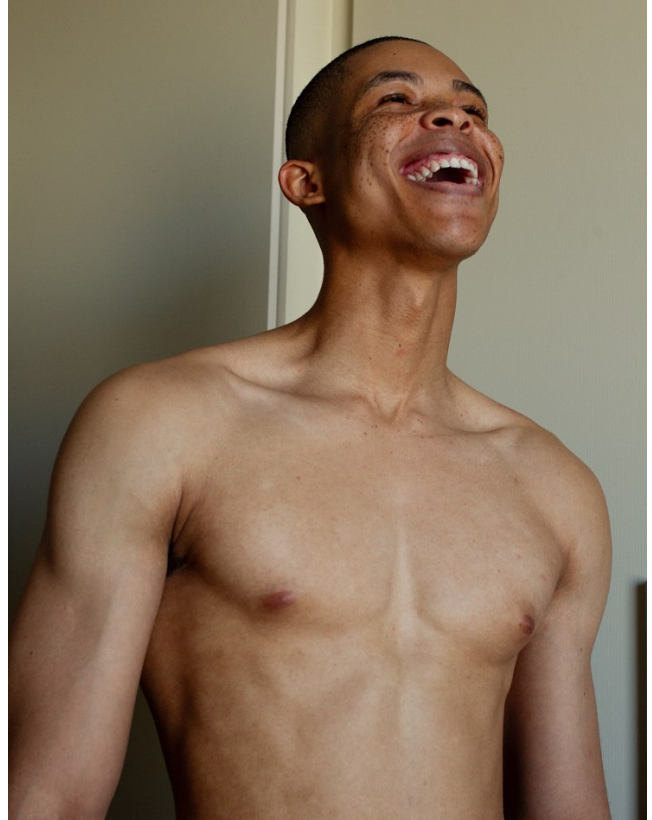

BOSS MODELS

JOHANNESBURG