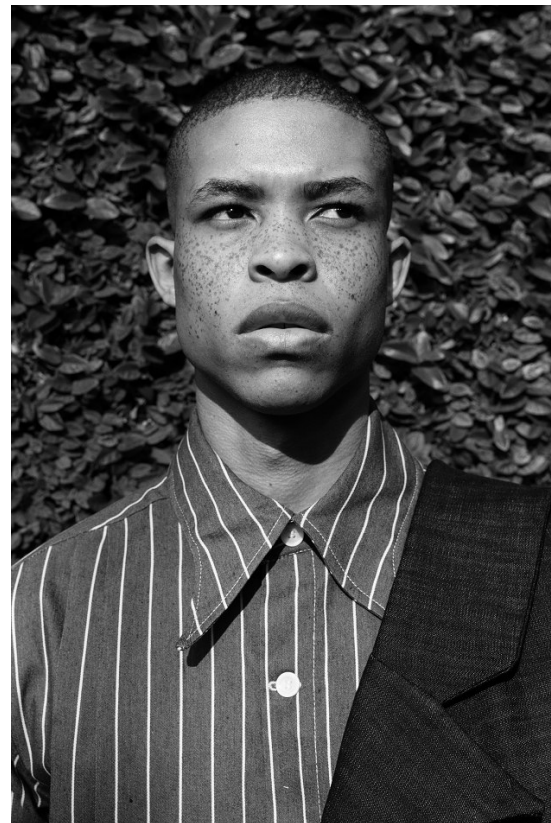

# BOSS MODELS

JOHANNESBURG

ATANG MALEBO

Height: 184cm Chest: 92cm Waist: 75cm Shoe: 11 UK Hair: Black Eyes: Brown

## ATANG MALEBO

Height: 184cm Chest: 92cm Waist: 75cm Shoe: 11 UK Hair: Black Eyes: Brown