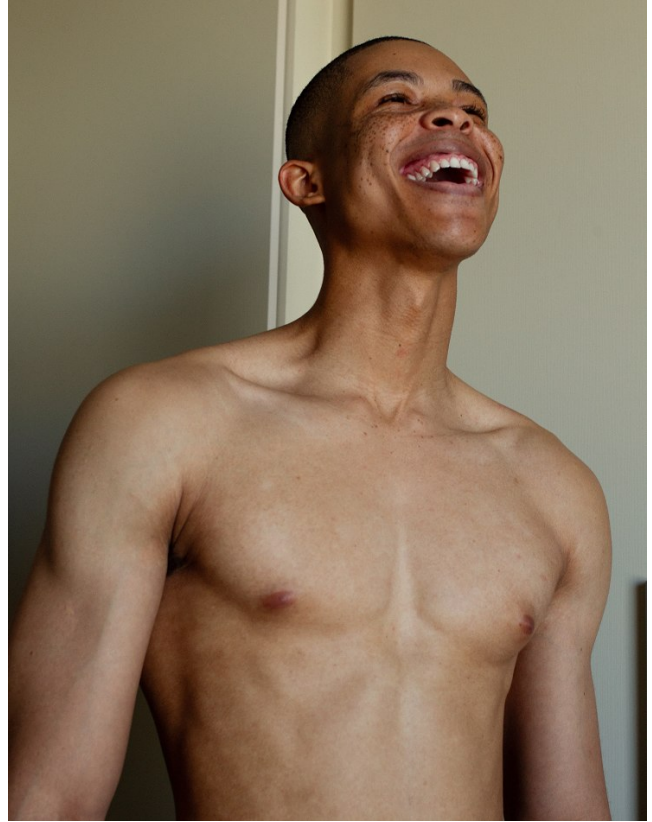

BOSS MODELS

JOHANNESBURG

ATANG MALEBO

Height: 184cm Chest: 92cm Waist: 75cm Shoe: 11 UK Hair: Black Eyes: Brown

BOSS MODELS

JOHANNESBURG

short . stories

ATANG MALEBO

Height: 184cm Chest: 92cm Waist: 75cm Shoe: 11 UK Hair: Black Eyes: Brown

BOSS MODELS

JOHANNESBURG

ATANG MALEBO

Height: 184cm Chest: 92cm Waist: 75cm Shoe: 11 UK Hair: Black Eyes: Brown

BOSS MODELS

JOHANNESBURG

ATANG MALEBO

Height: 184cm Chest: 92cm Waist: 75cm Shoe: 11 UK Hair: Black Eyes: Brown

BOSS MODELS

JOHANNESBURG

ATANG MALEBO

Height: 184cm Chest: 92cm Waist: 75cm Shoe: 11 UK Hair: Black Eyes: Brown

BOSS MODELS

JOHANNESBURG

ATANG MALEBO

Height: 184cm Chest: 92cm Waist: 75cm Shoe: 11 UK Hair: Black Eyes: Brown

BOSS MODELS

JOHANNESBURG

ATANG MALEBO

Height: 184cm Chest: 92cm Waist: 75cm Shoe: 11 UK Hair: Black Eyes: Brown