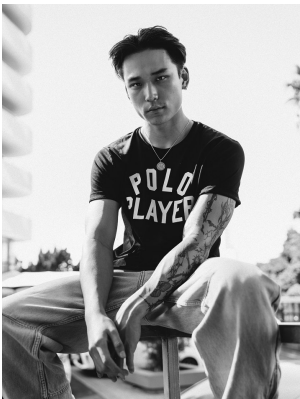

BOSS MODELS

JOHANNESBURG

MICHAEL SUN

Height: 184cm Chest: 97cm Waist: 84cm Shoe: 11 UK Hair: Black Eyes: Brown

BOSS MODELS

JOHANNESBURG

MICHAEL SUN

Height: 184cm Chest: 97cm Waist: 84cm Shoe: 11 UK Hair: Black Eyes: Brown