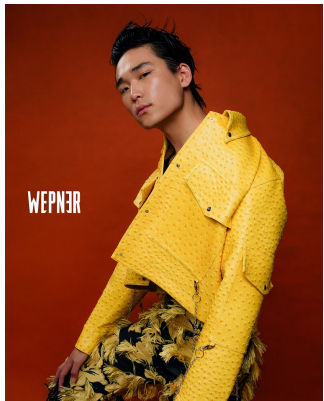

BOSS MODELS

JOHANNESBURG

MICHAEL SUN

Height: 184cm Chest: 97cm Waist: 84cm Shoe: 11 UK Hair: Black Eyes: Brown

BOSS MODELS

JOHANNESBURG

MICHAEL SUN

Height: 184cm Chest: 97cm Waist: 84cm Shoe: 11 UK Hair: Black Eyes: Brown