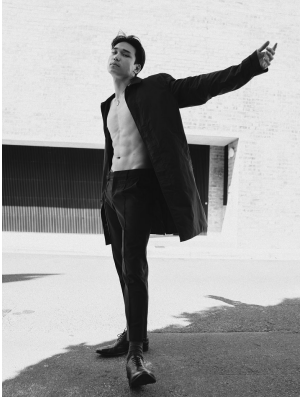

# BOSS MODELS

JOHANNESBURG

MICHAEL SUN

Height: 184cm Chest: 97cm Waist: 84cm Shoe: 11 UK Hair: Black Eyes: Brown