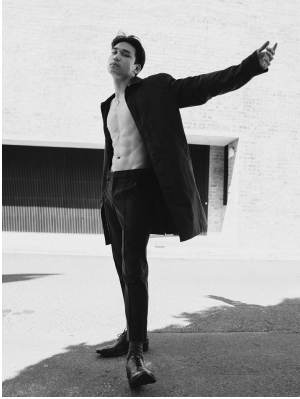

BOSS MODELS

JOHANNESBURG

MICHAEL SUN

Height: 184cm Chest: 97cm Waist: 84cm Shoe: 11 UK Hair: Black Eyes: Brown

BOSS MODELS

JOHANNESBURG

MICHAEL SUN

Height: 184cm Chest: 97cm Waist: 84cm Shoe: 11 UK Hair: Black Eyes: Brown