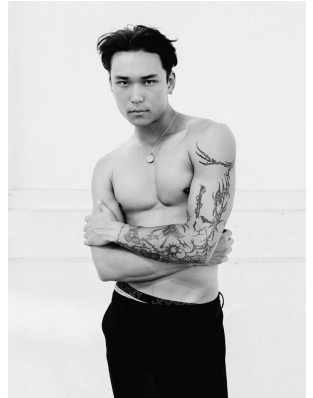

BOSS MODELS

JOHANNESBURG

MICHAEL SUN

Height: 184cm Chest: 97cm Waist: 84cm Shoe: 11 UK Hair: Black Eyes: Brown

BOSS MODELS

JOHANNESBURG

MICHAEL SUN

Height: 184cm Chest: 97cm Waist: 84cm Shoe: 11 UK Hair: Black Eyes: Brown