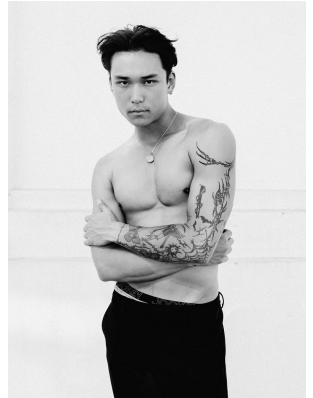

# BOSS MODELS

JOHANNESBURG

MICHAEL SUN

Height: 184cm Chest: 97cm Waist: 84cm Shoe: 11 UK Hair: Black Eyes: Brown