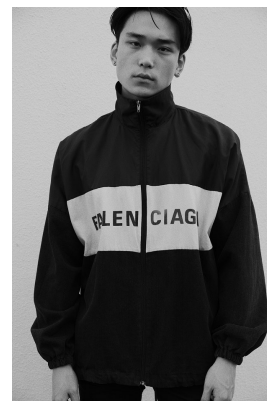

# BOSS MODELS

JOHANNESBURG

MICHAEL SUN

Height: 184cm Chest: 97cm Waist: 84cm Shoe: 11 UK Hair: Black Eyes: Brown