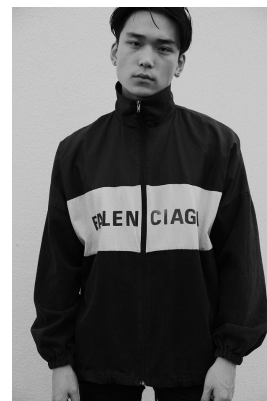

BOSS MODELS

JOHANNESBURG

MICHAEL SUN

Height: 184cm Chest: 97cm Waist: 84cm Shoe: 11 UK Hair: Black Eyes: Brown

BOSS MODELS

JOHANNESBURG

MICHAEL SUN

Height: 184cm Chest: 97cm Waist: 84cm Shoe: 11 UK Hair: Black Eyes: Brown