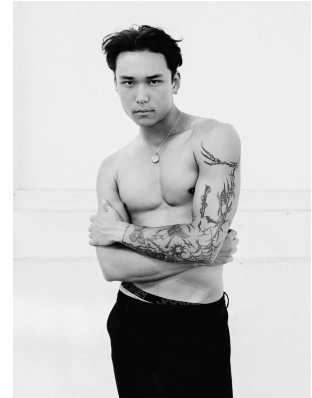

BOSS MODELS

JOHANNESBURG

MICHAEL SUN

Height: 184cm Chest: 97cm Waist: 84cm Shoe: 11 UK Hair: Black Eyes: Brown

BOSS MODELS

JOHANNESBURG

MICHAEL SUN

Height: 184cm Chest: 97cm Waist: 84cm Shoe: 11 UK Hair: Black Eyes: Brown