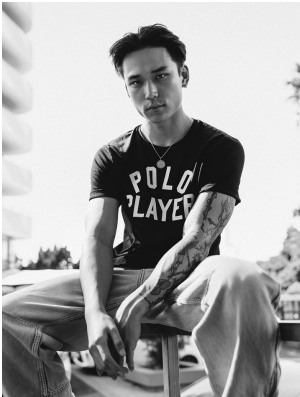

# BOSS MODELS

JOHANNESBURG

MICHAEL SUN

Height: 184cm Chest: 97cm Waist: 84cm Shoe: 11 UK Hair: Black Eyes: Brown