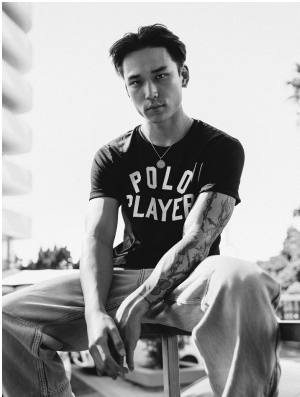

BOSS MODELS

JOHANNESBURG

MICHAEL SUN

Height: 184cm Chest: 97cm Waist: 84cm Shoe: 11 UK Hair: Black Eyes: Brown

BOSS MODELS

JOHANNESBURG

MICHAEL SUN

Height: 184cm Chest: 97cm Waist: 84cm Shoe: 11 UK Hair: Black Eyes: Brown