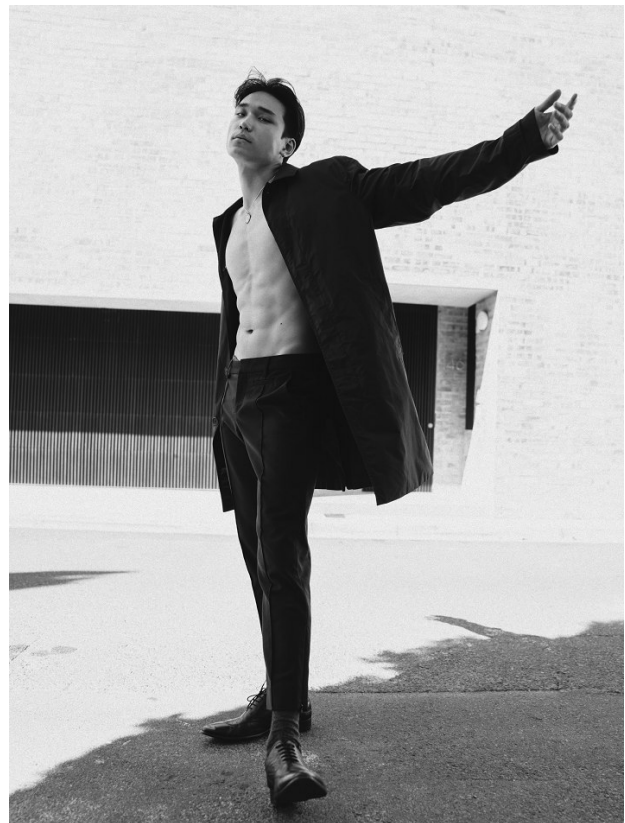

BOSS MODELS

JOHANNESBURG

MICHAEL SUN

Height: 184cm Chest: 97cm Waist: 84cm Shoe: 11 UK Hair: Black Eyes: Brown