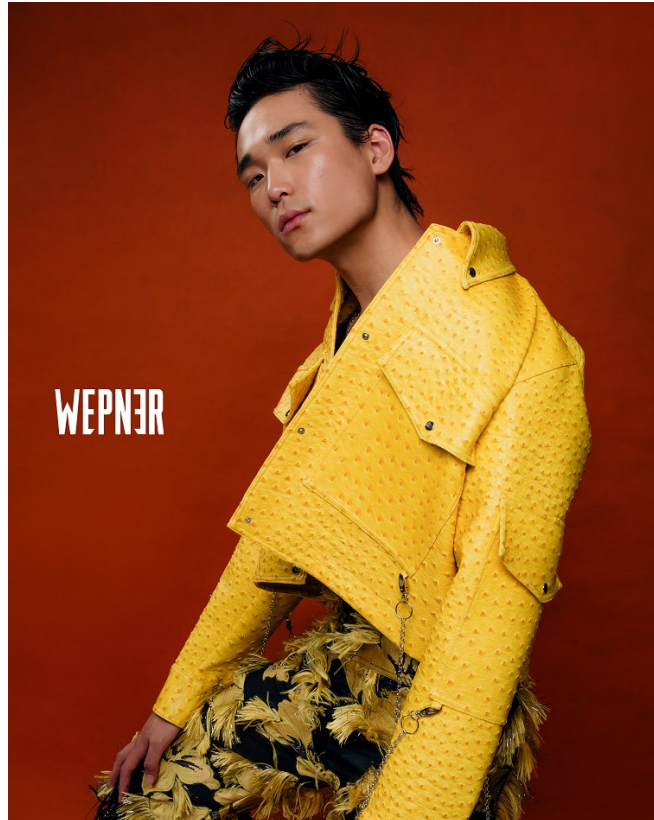

BOSS MODELS

JOHANNESBURG

MICHAEL SUN

Height: 184cm Chest: 97cm Waist: 84cm Shoe: 11 UK Hair: Black Eyes: Brown

BOSS MODELS

JOHANNESBURG

MICHAEL SUN

Height: 184cm Chest: 97cm Waist: 84cm Shoe: 11 UK Hair: Black Eyes: Brown