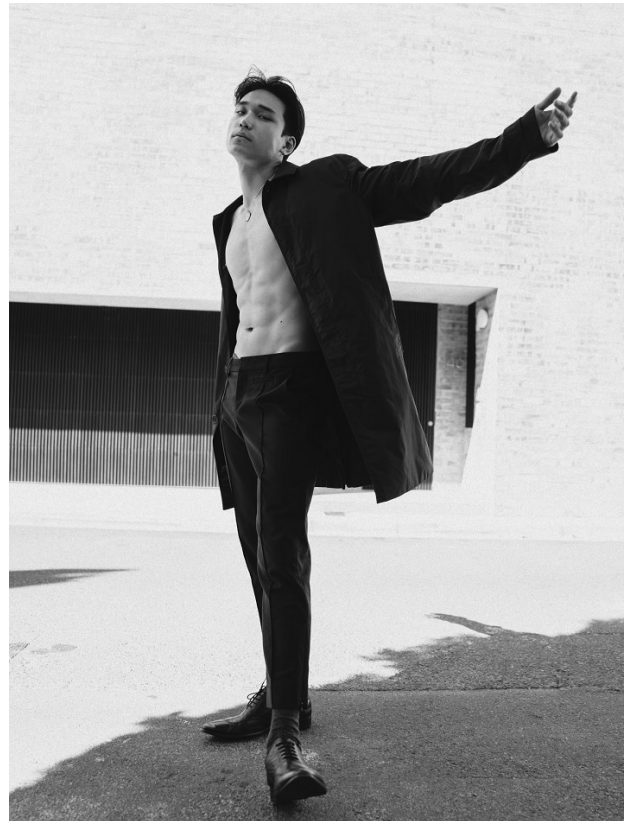

BOSS MODELS

JOHANNESBURG

MICHAEL SUN

Height: 184cm Chest: 97cm Waist: 84cm Shoe: 11 UK Hair: Black Eyes: Brown