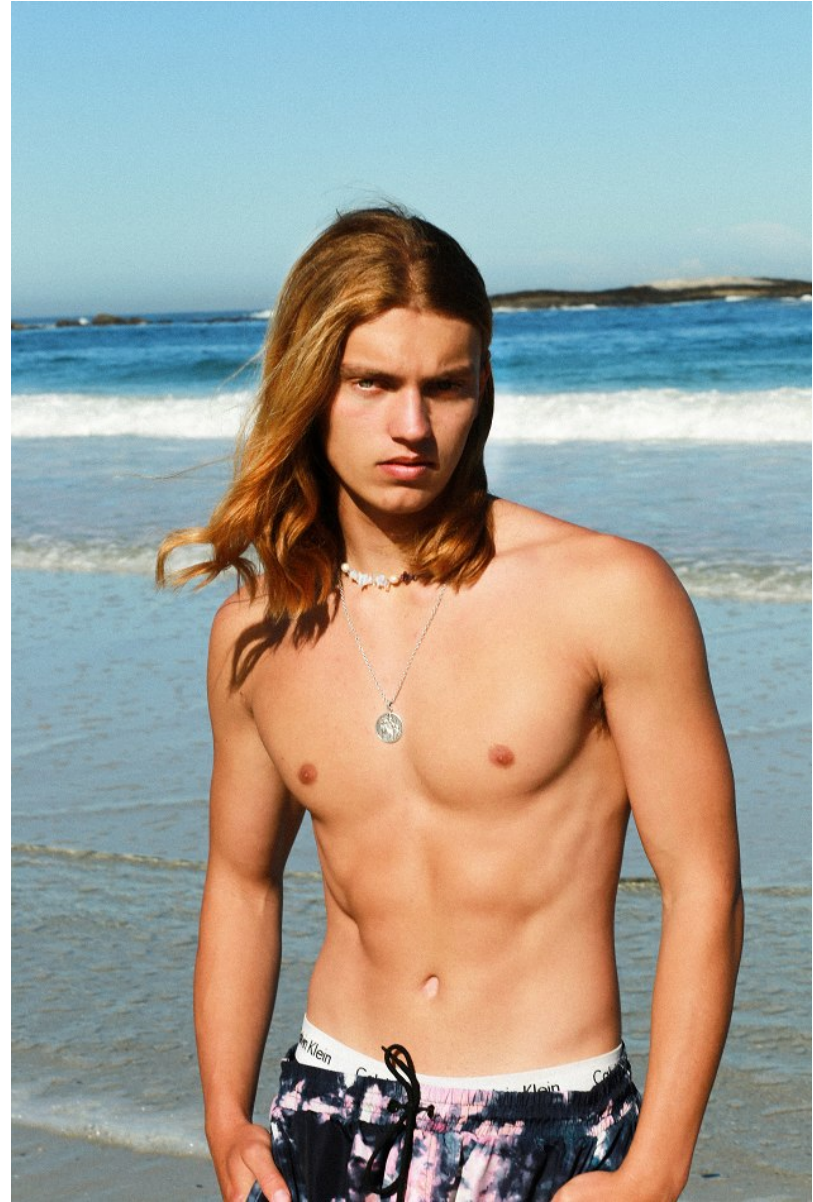

BOSS MODELS

JOHANNESBURG

ROURKE AVICE DU BUISSON

Height: 179cm Chest: 102cm Waist: 87cm Shoe: 9 UK Hair: Blonde Eyes: Blue/Green

BOSS MODELS

JOHANNESBURG

ROURKE AVICE DU BUISSON

Height: 179cm Chest: 102cm Waist: 87cm Shoe: 9 UK Hair: Blonde Eyes: Blue/Green