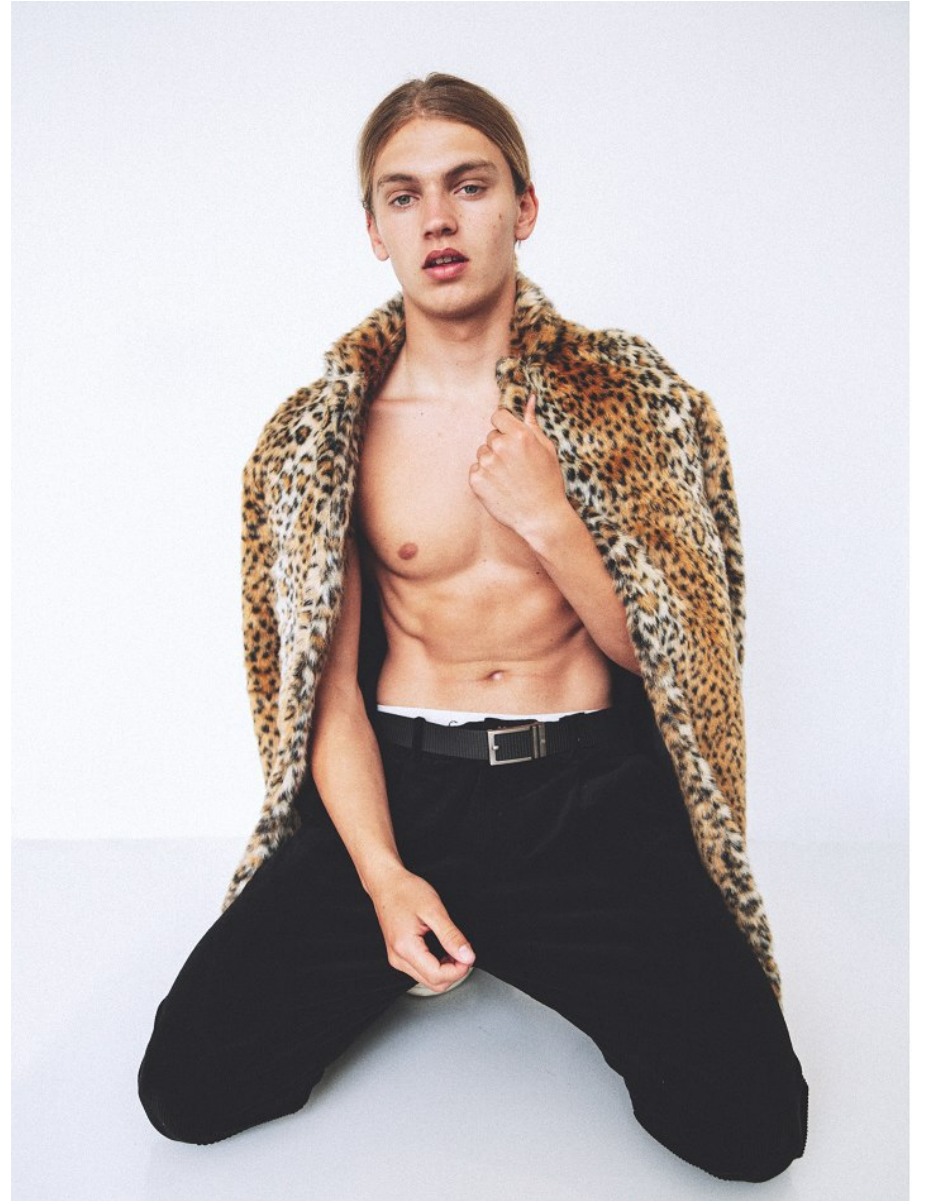

BOSS MODELS

JOHANNESBURG

Height: 179cm Chest: 102cm Waist: 87cm Shoe: 9 UK Hair: Blonde Eyes: Blue/Green