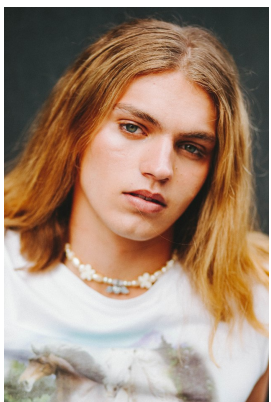

BOSS MODELS

JOHANNESBURG

ROURKE AVICE DU BUISSON

Height: 179cm Chest: 102cm Waist: 87cm Shoe: 9 UK Hair: Blonde Eyes: Blue/Green