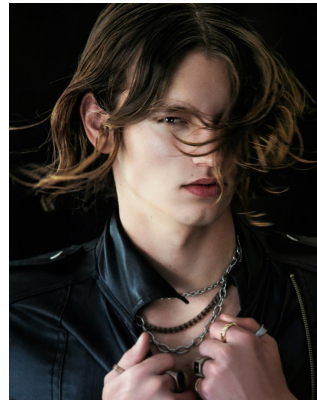

BOSS MODELS

JOHANNESBURG

ROURKE AVICE DU BUISSON

Height: 179cm Chest: 102cm Waist: 87cm Shoe: 9 UK Hair: Blonde Eyes: Blue/Green

BOSS MODELS

JOHANNESBURG

ROURKE AVICE DU BUISSON

Height: 179cm Chest: 102cm Waist: 87cm Shoe: 9 UK Hair: Blonde Eyes: Blue/Green

BOSS MODELS

JOHANNESBURG

ROURKE AVICE DU BUISSON

Height: 179cm Chest: 102cm Waist: 87cm Shoe: 9 UK Hair: Blonde Eyes: Blue/Green