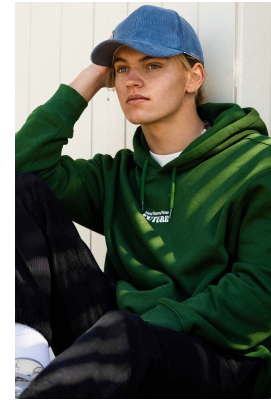

BOSS MODELS

JOHANNESBURG

ROURKE AVICE DU BUISSON

Height: 179cm Chest: 102cm Waist: 87cm Shoe: 9 UK Hair: Blonde Eyes: Blue/Green

BOSS MODELS

JOHANNESBURG

ROURKE AVICE DU BUISSON

Height: 179cm Chest: 102cm Waist: 87cm Shoe: 9 UK Hair: Blonde Eyes: Blue/Green

BOSS MODELS

JOHANNESBURG

ROURKE AVICE DU BUISSON

Height: 179cm Chest: 102cm Waist: 87cm Shoe: 9 UK Hair: Blonde Eyes: Blue/Green