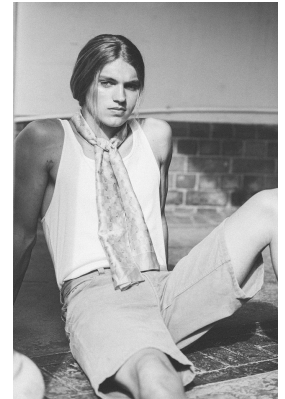

## ROURKE AVICE DU BUISSON

Height: 179cm Chest: 102cm Waist: 87cm Shoe: 9 UK Hair: Blonde Eyes: Blue/Green