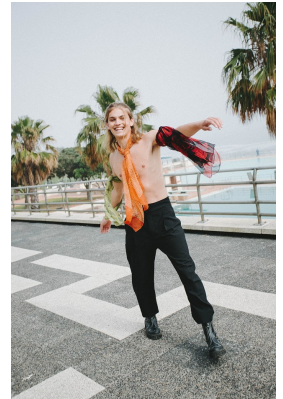

BOSS MODELS

JOHANNESBURG

ROURKE AVICE DU BUISSON

Height: 179cm Chest: 102cm Waist: 87cm Shoe: 9 UK Hair: Blonde Eyes: Blue/Green