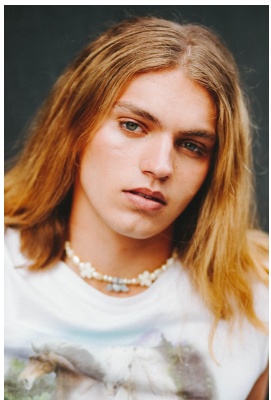

BOSS MODELS

JOHANNESBURG

ROURKE AVICE DU BUISSON

Height: 179cm Chest: 102cm Waist: 87cm Shoe: 9 UK Hair: Blonde Eyes: Blue/Green

BOSS MODELS

JOHANNESBURG

ROURKE AVICE DU BUISSON

Height: 179cm Chest: 102cm Waist: 87cm Shoe: 9 UK Hair: Blonde Eyes: Blue/Green

BOSS MODELS

JOHANNESBURG

ROURKE AVICE DU BUISSON

Height: 179cm Chest: 102cm Waist: 87cm Shoe: 9 UK Hair: Blonde Eyes: Blue/Green