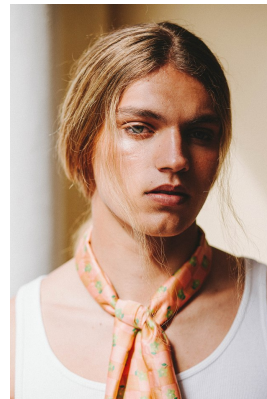

BOSS MODELS

JOHANNESBURG

ROURKE AVICE DU BUISSON

Height: 179cm Chest: 102cm Waist: 87cm Shoe: 9 UK Hair: Blonde Eyes: Blue/Green

BOSS MODELS

JOHANNESBURG

ROURKE AVICE DU BUISSON

Height: 179cm Chest: 102cm Waist: 87cm Shoe: 9 UK Hair: Blonde Eyes: Blue/Green

BOSS MODELS

JOHANNESBURG

ROURKE AVICE DU BUISSON

Height: 179cm Chest: 102cm Waist: 87cm Shoe: 9 UK Hair: Blonde Eyes: Blue/Green