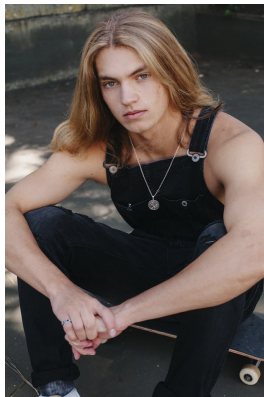

BOSS MODELS

JOHANNESBURG

ROURKE AVICE DU BUISSON

Height: 179cm Chest: 102cm Waist: 87cm Shoe: 9 UK Hair: Blonde Eyes: Blue/Green