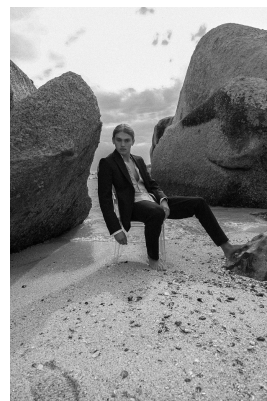

# BOSS MODELS

JOHANNESBURG

## ROURKE AVICE DU BUISSON

Height: 179cm Chest: 102cm Waist: 87cm Shoe: 9 UK Hair: Blonde Eyes: Blue/Green