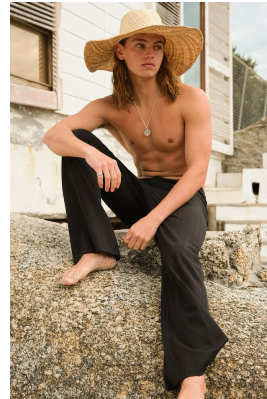

BOSS MODELS

JOHANNESBURG

ROURKE AVICE DU BUISSON

Height: 179cm Chest: 102cm Waist: 87cm Shoe: 9 UK Hair: Blonde Eyes: Blue/Green

BOSS MODELS

JOHANNESBURG

ROURKE AVICE DU BUISSON

Height: 179cm Chest: 102cm Waist: 87cm Shoe: 9 UK Hair: Blonde Eyes: Blue/Green

BOSS MODELS

JOHANNESBURG

ROURKE AVICE DU BUISSON

Height: 179cm Chest: 102cm Waist: 87cm Shoe: 9 UK Hair: Blonde Eyes: Blue/Green