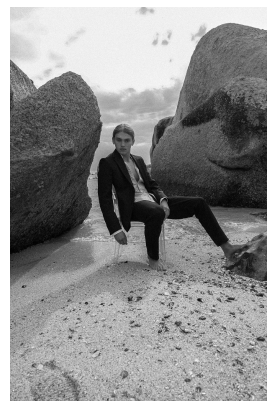

BOSS MODELS

JOHANNESBURG

ROURKE AVICE DU BUISSON

Height: 179cm Chest: 102cm Waist: 87cm Shoe: 9 UK Hair: Blonde Eyes: Blue/Green

BOSS MODELS

JOHANNESBURG

ROURKE AVICE DU BUISSON

Height: 179cm Chest: 102cm Waist: 87cm Shoe: 9 UK Hair: Blonde Eyes: Blue/Green

BOSS MODELS

JOHANNESBURG

ROURKE AVICE DU BUISSON

Height: 179cm Chest: 102cm Waist: 87cm Shoe: 9 UK Hair: Blonde Eyes: Blue/Green