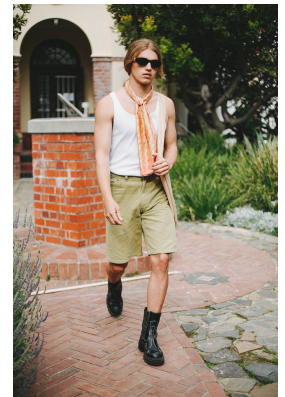

BOSS MODELS

JOHANNESBURG

ROURKE AVICE DU BUISSON

Height: 179cm Chest: 102cm Waist: 87cm Shoe: 9 UK Hair: Blonde Eyes: Blue/Green

BOSS MODELS

JOHANNESBURG

ROURKE AVICE DU BUISSON

Height: 179cm Chest: 102cm Waist: 87cm Shoe: 9 UK Hair: Blonde Eyes: Blue/Green

BOSS MODELS

JOHANNESBURG

ROURKE AVICE DU BUISSON

Height: 179cm Chest: 102cm Waist: 87cm Shoe: 9 UK Hair: Blonde Eyes: Blue/Green