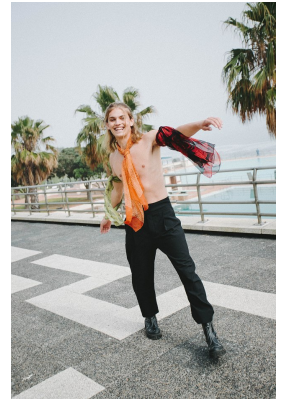

BOSS MODELS

JOHANNESBURG

ROURKE AVICE DU BUISSON

Height: 179cm Chest: 102cm Waist: 87cm Shoe: 9 UK Hair: Blonde Eyes: Blue/Green

BOSS MODELS

JOHANNESBURG

ROURKE AVICE DU BUISSON

Height: 179cm Chest: 102cm Waist: 87cm Shoe: 9 UK Hair: Blonde Eyes: Blue/Green

BOSS MODELS

JOHANNESBURG

ROURKE AVICE DU BUISSON

Height: 179cm Chest: 102cm Waist: 87cm Shoe: 9 UK Hair: Blonde Eyes: Blue/Green