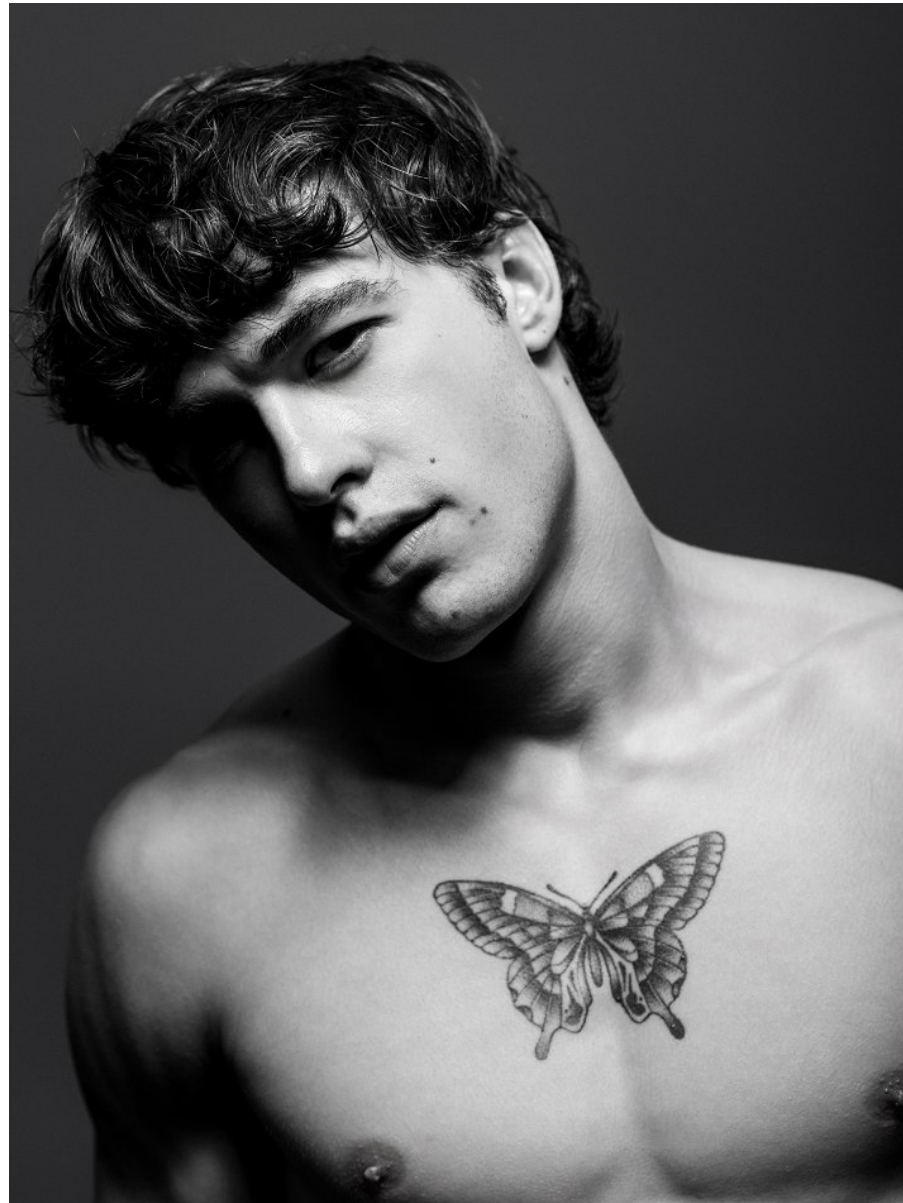

BOSS MODELS

JOHANNESBURG

AIDAN HIME

Height: 185cm Chest: 96cm Waist: 76cm Shoe: 9 UK Hair: Brown Eyes: Hazel

BOSS MODELS

JOHANNESBURG

AIDAN HIME

Height: 185cm Chest: 96cm Waist: 76cm Shoe: 9 UK Hair: Brown Eyes: Hazel