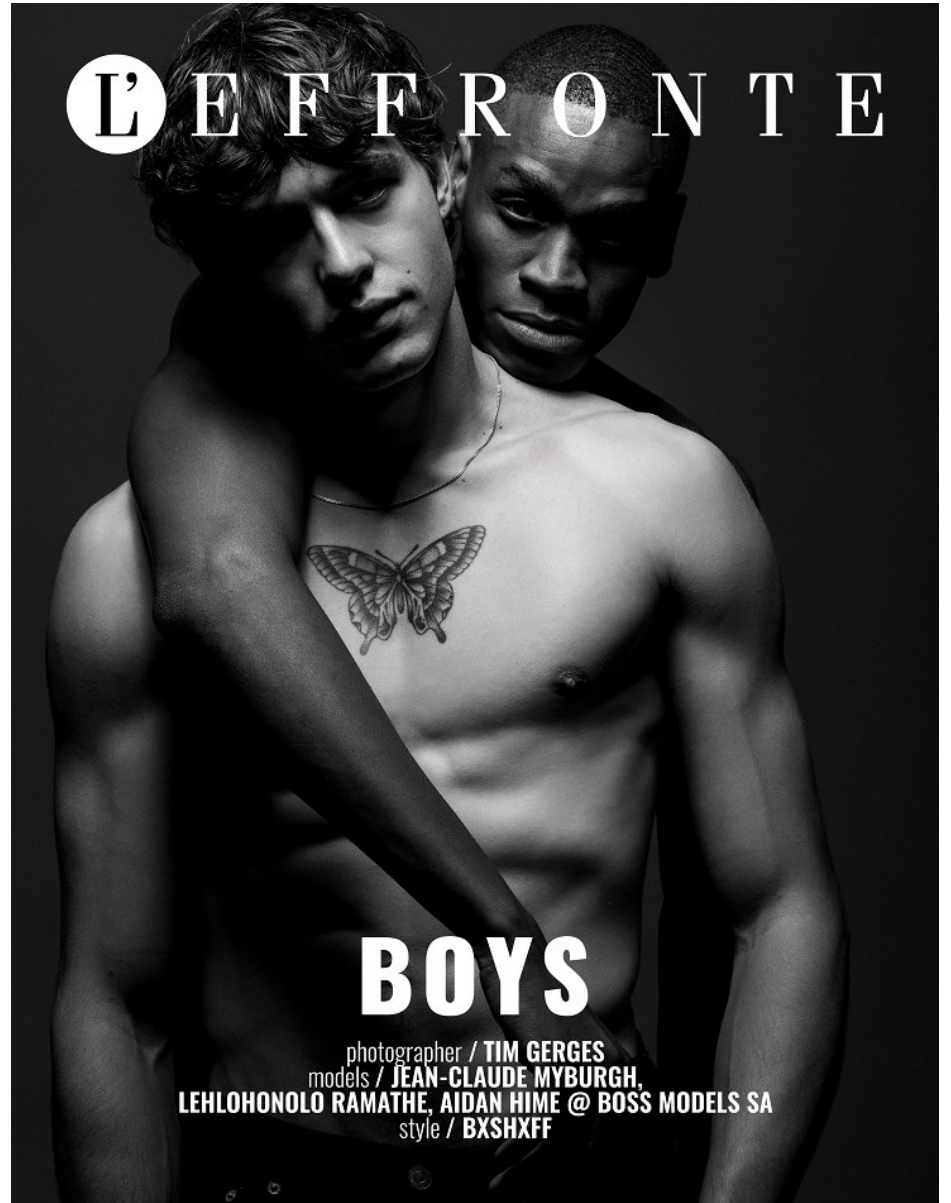

BOSS MODELS

JOHANNESBURG

AIDAN HIME

Height: 185cm Chest: 102cm Waist: 78cm Shoe: 9 UK Hair: Brown Eyes: Hazel

BOSS MODELS

JOHANNESBURG

AIDAN HIME

Height: 185cm Chest: 102cm Waist: 78cm Shoe: 9 UK Hair: Brown Eyes: Hazel