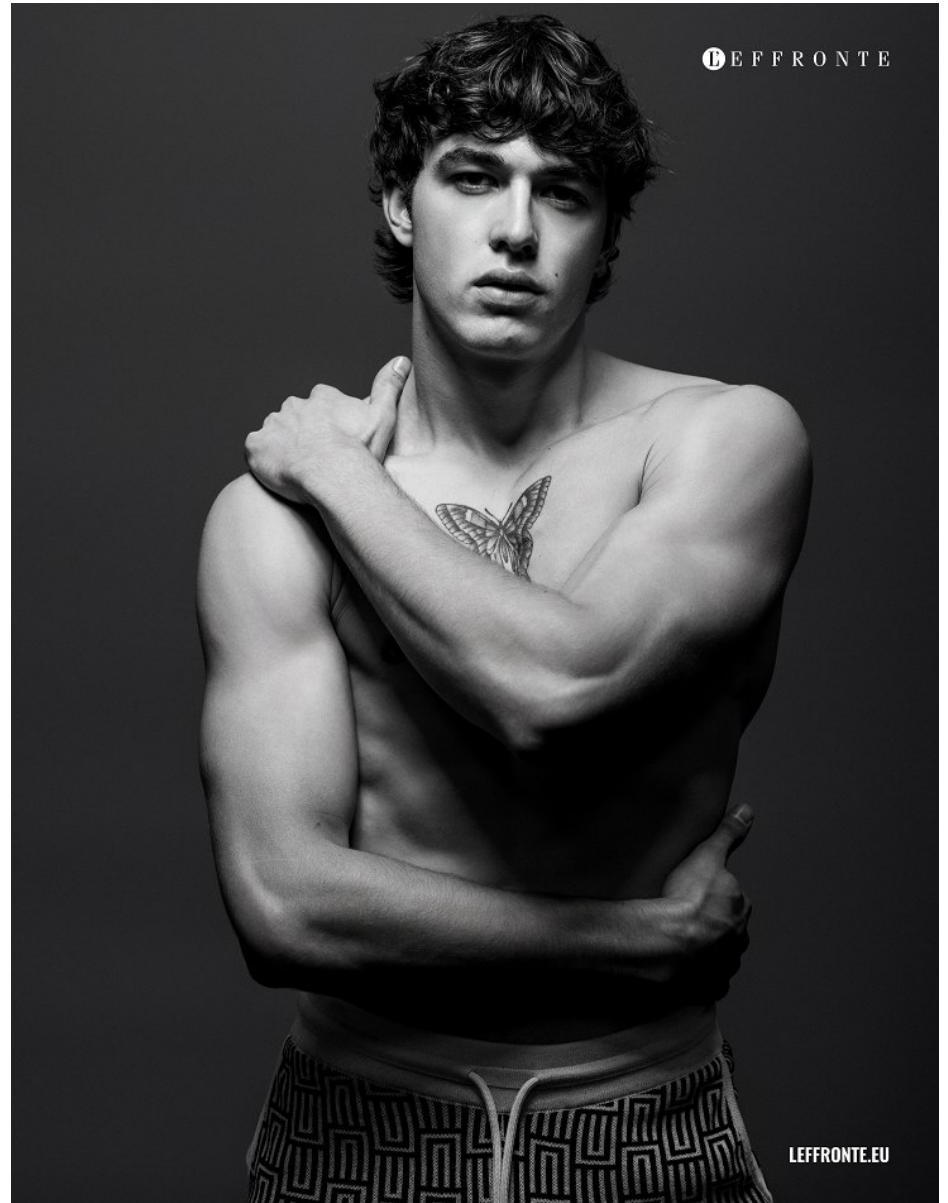

BOSS MODELS

JOHANNESBURG

AIDAN HIME

Height: 185cm Chest: 96cm Waist: 76cm Shoe: 9 UK Hair: Brown Eyes: Hazel

BOSS MODELS

JOHANNESBURG

AIDAN HIME

Height: 185cm Chest: 96cm Waist: 76cm Shoe: 9 UK Hair: Brown Eyes: Hazel