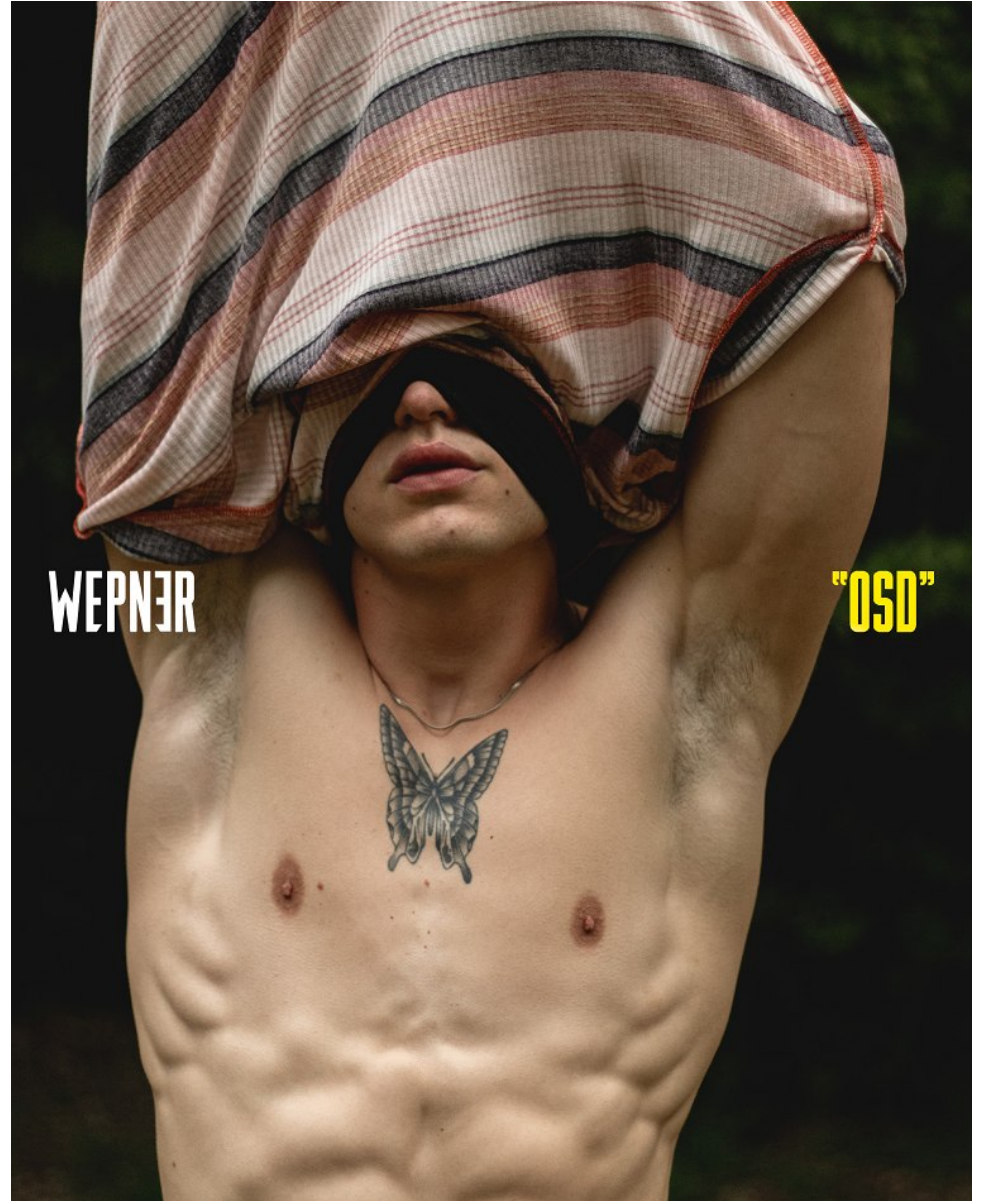

BOSS MODELS

JOHANNESBURG

Height: 185cm Chest: 96cm Waist: 76cm Shoe: 9 UK Hair: Brown Eyes: Hazel