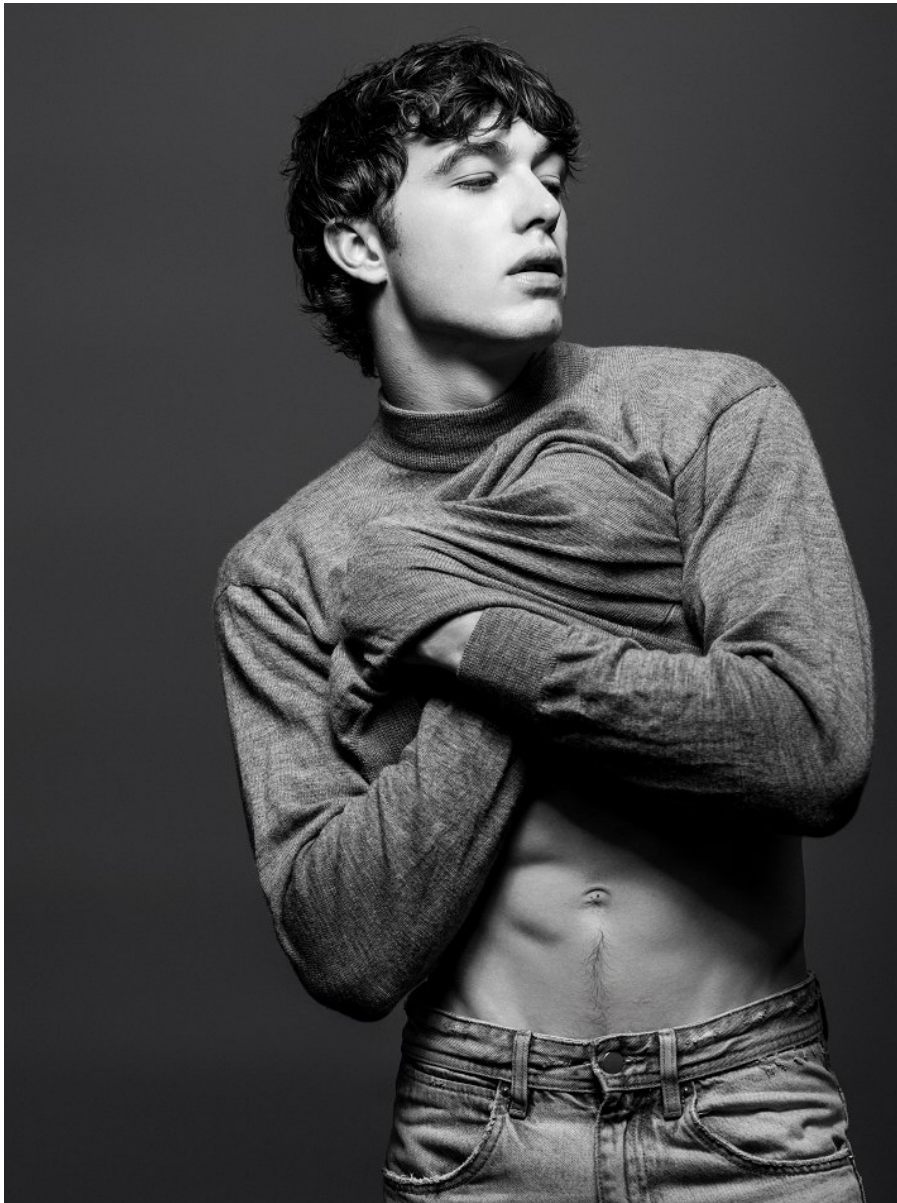

BOSS MODELS

JOHANNESBURG

AIDAN HIME

Height: 185cm Chest: 96cm Waist: 76cm Shoe: 9 UK Hair: Brown Eyes: Hazel

BOSS MODELS

JOHANNESBURG

AIDAN HIME

Height: 185cm Chest: 96cm Waist: 76cm Shoe: 9 UK Hair: Brown Eyes: Hazel