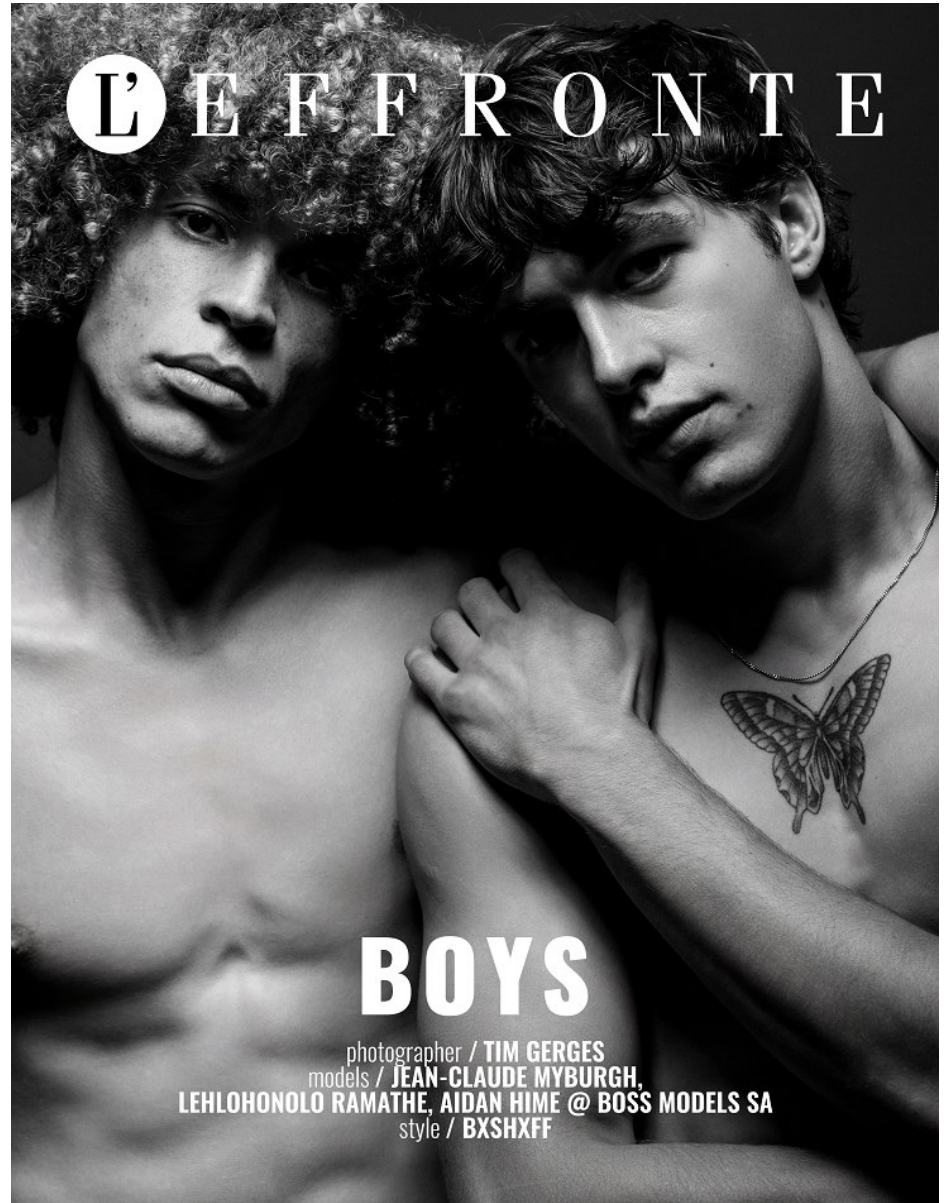

BOSS MODELS

JOHANNESBURG

AIDAN HIME

Height: 185cm Chest: 96cm Waist: 76cm Shoe: 9 UK Hair: Brown Eyes: Hazel

BOSS MODELS

JOHANNESBURG

L'EFFRONTE

BOYS