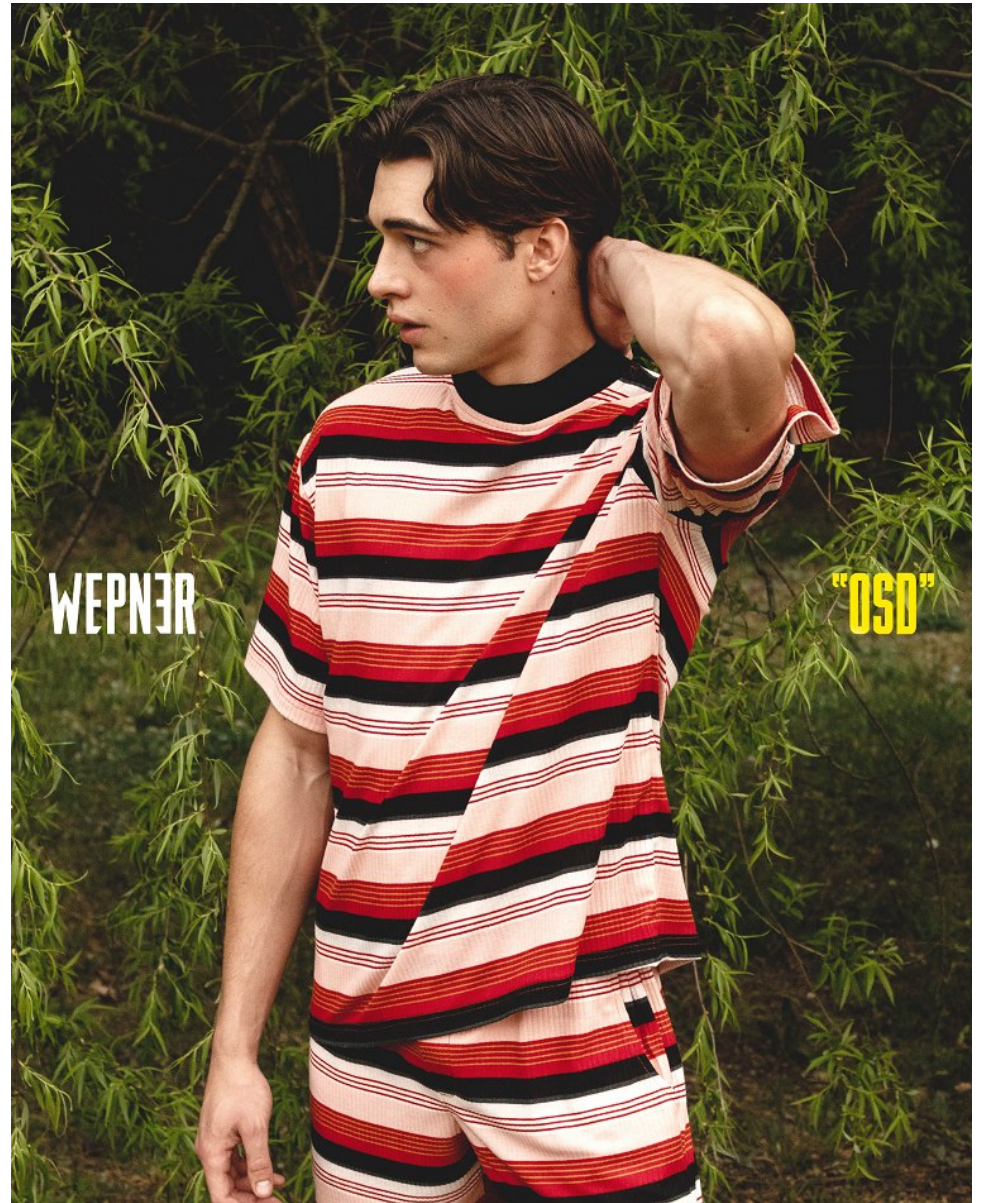

BOSS MODELS

JOHANNESBURG

Height: 185cm Chest: 96cm Waist: 76cm Shoe: 9 UK Hair: Brown Eyes: Hazel