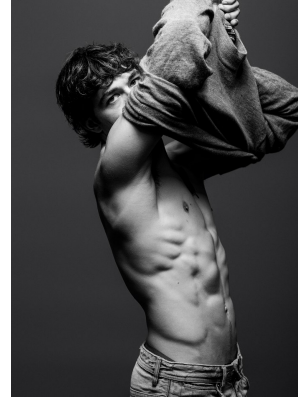

# BOSS MODELS

JOHANNESBURG

## AIDAN HIME

Height: 185cm Chest: 96cm Waist: 76cm Shoe: 9 UK Hair: Brown Eyes: Hazel

# BOSS MODELS

JOHANNESBURG

AIDAN HIME

Height: 185cm Chest: 96cm Waist: 76cm Shoe: 9 UK Hair: Brown Eyes: Hazel