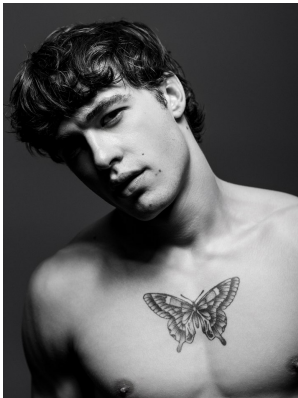

# BOSS MODELS

JOHANNESBURG

## AIDAN HIME

Height: 185cm Chest: 102cm Waist: 78cm Shoe: 9 UK Hair: Brown Eyes: Hazel