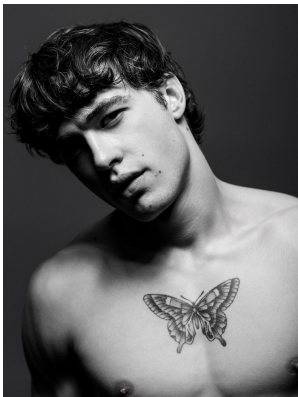

BOSS MODELS

JOHANNESBURG

AIDAN HIME

Height: 185cm Chest: 102cm Waist: 78cm Shoe: 9 UK Hair: Brown Eyes: Hazel

BOSS MODELS

JOHANNESBURG

AIDAN HIME

Height: 185cm Chest: 102cm Waist: 78cm Shoe: 9 UK Hair: Brown Eyes: Hazel