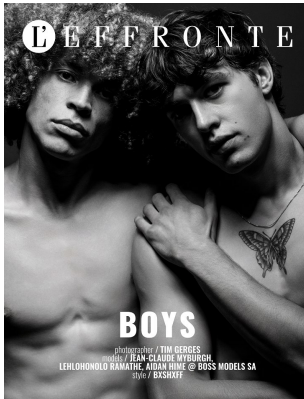

BOSS MODELS

JOHANNESBURG

AIDAN HIME

Height: 185cm Chest: 96cm Waist: 76cm Shoe: 9 UK Hair: Brown Eyes: Hazel