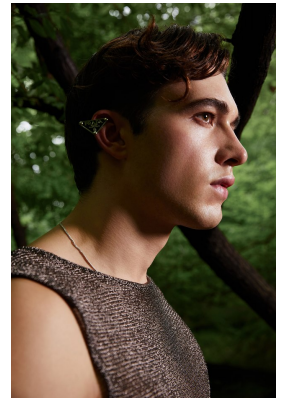

BOSS MODELS

JOHANNESBURG

AIDAN HIME

Height: 185cm Chest: 102cm Waist: 78cm Shoe: 9 UK Hair: Brown Eyes: Hazel

BOSS MODELS

JOHANNESBURG

AIDAN HIME

Height: 185cm Chest: 102cm Waist: 78cm Shoe: 9 UK Hair: Brown Eyes: Hazel