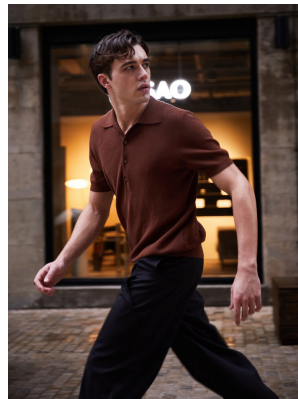

BOSS MODELS

JOHANNESBURG

AIDAN HIME

Height: 185cm Chest: 102cm Waist: 78cm Shoe: 9 UK Hair: Brown Eyes: Hazel

BOSS MODELS

JOHANNESBURG

AIDAN HIME

Height: 185cm Chest: 102cm Waist: 78cm Shoe: 9 UK Hair: Brown Eyes: Hazel