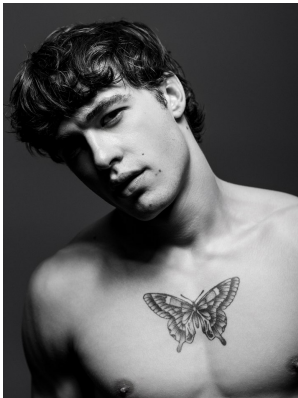

BOSS MODELS

JOHANNESBURG

AIDAN HIME

Height: 185cm Chest: 102cm Waist: 78cm Shoe: 9 UK Hair: Brown Eyes: Hazel

BOSS MODELS

JOHANNESBURG

AIDAN HIME

Height: 185cm Chest: 102cm Waist: 78cm Shoe: 9 UK Hair: Brown Eyes: Hazel