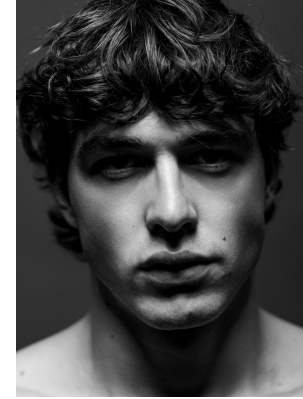

# BOSS MODELS

JOHANNESBURG

## AIDAN HIME

Height: 185cm Chest: 96cm Waist: 76cm Shoe: 9 UK Hair: Brown Eyes: Hazel

# BOSS MODELS

JOHANNESBURG

AIDAN HIME

Height: 185cm Chest: 96cm Waist: 76cm Shoe: 9 UK Hair: Brown Eyes: Hazel