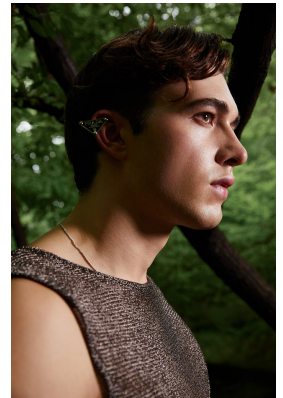

# BOSS MODELS

JOHANNESBURG

## AIDAN HIME

Height: 185cm Chest: 102cm Waist: 78cm Shoe: 9 UK Hair: Brown Eyes: Hazel