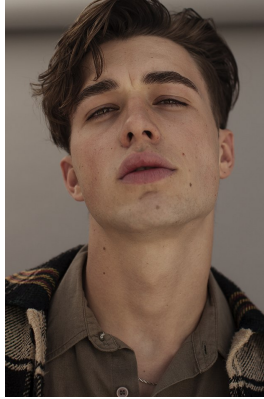

# BOSS MODELS

JOHANNESBURG

## AIDAN HIME

Height: 185cm Chest: 96cm Waist: 76cm Shoe: 9 UK Hair: Brown Eyes: Hazel

# BOSS MODELS

JOHANNESBURG

AIDAN HIME

Height: 185cm Chest: 96cm Waist: 76cm Shoe: 9 UK Hair: Brown Eyes: Hazel