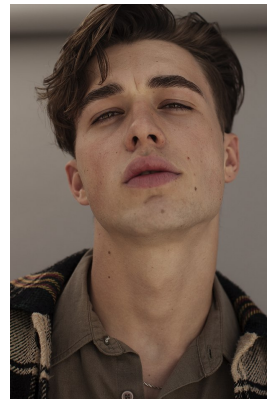

BOSS MODELS

JOHANNESBURG

AIDAN HIME

Height: 185cm Chest: 102cm Waist: 78cm Shoe: 9 UK Hair: Brown Eyes: Hazel

BOSS MODELS

JOHANNESBURG

AIDAN HIME

Height: 185cm Chest: 102cm Waist: 78cm Shoe: 9 UK Hair: Brown Eyes: Hazel