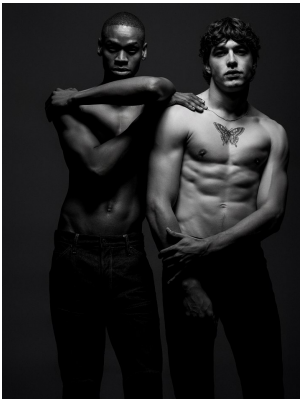

# BOSS MODELS

JOHANNESBURG

## AIDAN HIME

Height: 185cm Chest: 96cm Waist: 76cm Shoe: 9 UK Hair: Brown Eyes: Hazel

# BOSS MODELS

JOHANNESBURG

AIDAN HIME

Height: 185cm Chest: 96cm Waist: 76cm Shoe: 9 UK Hair: Brown Eyes: Hazel