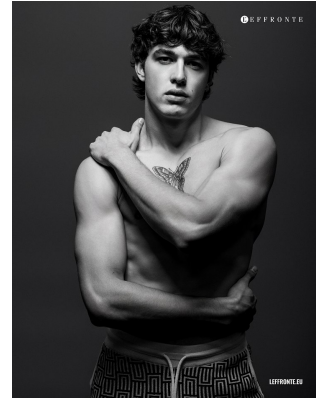

# BOSS MODELS

JOHANNESBURG

## AIDAN HIME

Height: 185cm Chest: 96cm Waist: 76cm Shoe: 9 UK Hair: Brown Eyes: Hazel

# BOSS MODELS

JOHANNESBURG

AIDAN HIME

Height: 185cm Chest: 96cm Waist: 76cm Shoe: 9 UK Hair: Brown Eyes: Hazel