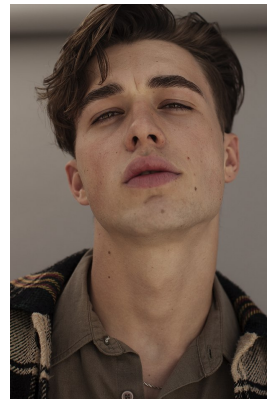

# BOSS MODELS

JOHANNESBURG

## AIDAN HIME

Height: 185cm Chest: 102cm Waist: 78cm Shoe: 9 UK Hair: Brown Eyes: Hazel