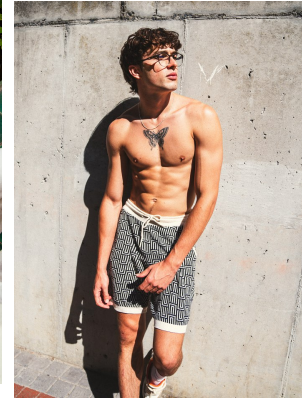

# BOSS MODELS

JOHANNESBURG

## AIDAN HIME

Height: 185cm Chest: 96cm Waist: 76cm Shoe: 9 UK Hair: Brown Eyes: Hazel

# BOSS MODELS

JOHANNESBURG

AIDAN HIME

Height: 185cm Chest: 96cm Waist: 76cm Shoe: 9 UK Hair: Brown Eyes: Hazel