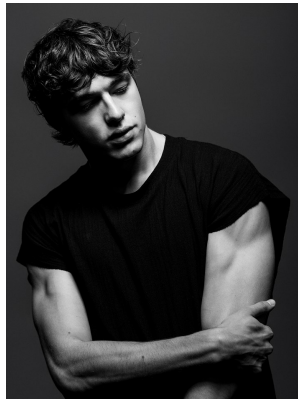

# BOSS MODELS

JOHANNESBURG

## AIDAN HIME

Height: 185cm Chest: 96cm Waist: 76cm Shoe: 9 UK Hair: Brown Eyes: Hazel

# BOSS MODELS

JOHANNESBURG

AIDAN HIME

Height: 185cm Chest: 96cm Waist: 76cm Shoe: 9 UK Hair: Brown Eyes: Hazel