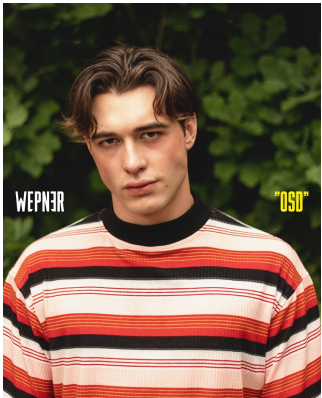

BOSS MODELS

JOHANNESBURG

AIDAN HIME

Height: 185cm Chest: 102cm Waist: 78cm Shoe: 9 UK Hair: Brown Eyes: Hazel

BOSS MODELS

JOHANNESBURG

AIDAN HIME

Height: 185cm Chest: 102cm Waist: 78cm Shoe: 9 UK Hair: Brown Eyes: Hazel