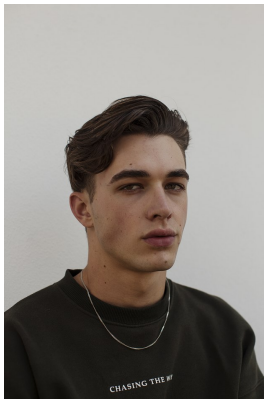

# BOSS MODELS

JOHANNESBURG

## AIDAN HIME

Height: 185cm Chest: 96cm Waist: 76cm Shoe: 9 UK Hair: Brown Eyes: Hazel