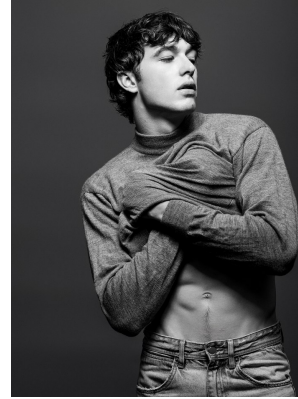

BOSS MODELS

JOHANNESBURG

AIDAN HIME

Height: 185cm Chest: 102cm Waist: 78cm Shoe: 9 UK Hair: Brown Eyes: Hazel

BOSS MODELS

JOHANNESBURG

AIDAN HIME

Height: 185cm Chest: 102cm Waist: 78cm Shoe: 9 UK Hair: Brown Eyes: Hazel