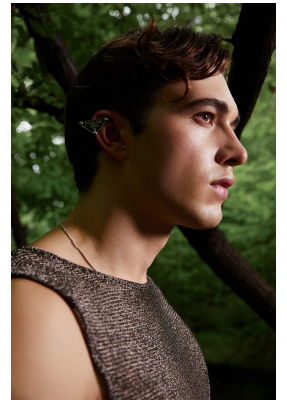

BOSS MODELS

JOHANNESBURG

AIDAN HIME

Height: 185cm Chest: 102cm Waist: 78cm Shoe: 9 UK Hair: Brown Eyes: Hazel

BOSS MODELS

JOHANNESBURG

AIDAN HIME

Height: 185cm Chest: 102cm Waist: 78cm Shoe: 9 UK Hair: Brown Eyes: Hazel