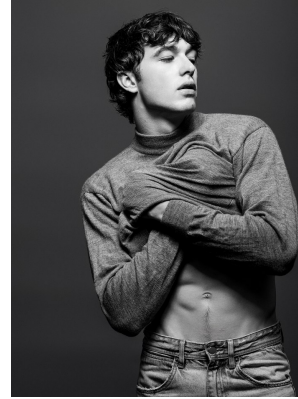

# BOSS MODELS

JOHANNESBURG

## AIDAN HIME

Height: 185cm Chest: 102cm Waist: 78cm Shoe: 9 UK Hair: Brown Eyes: Hazel