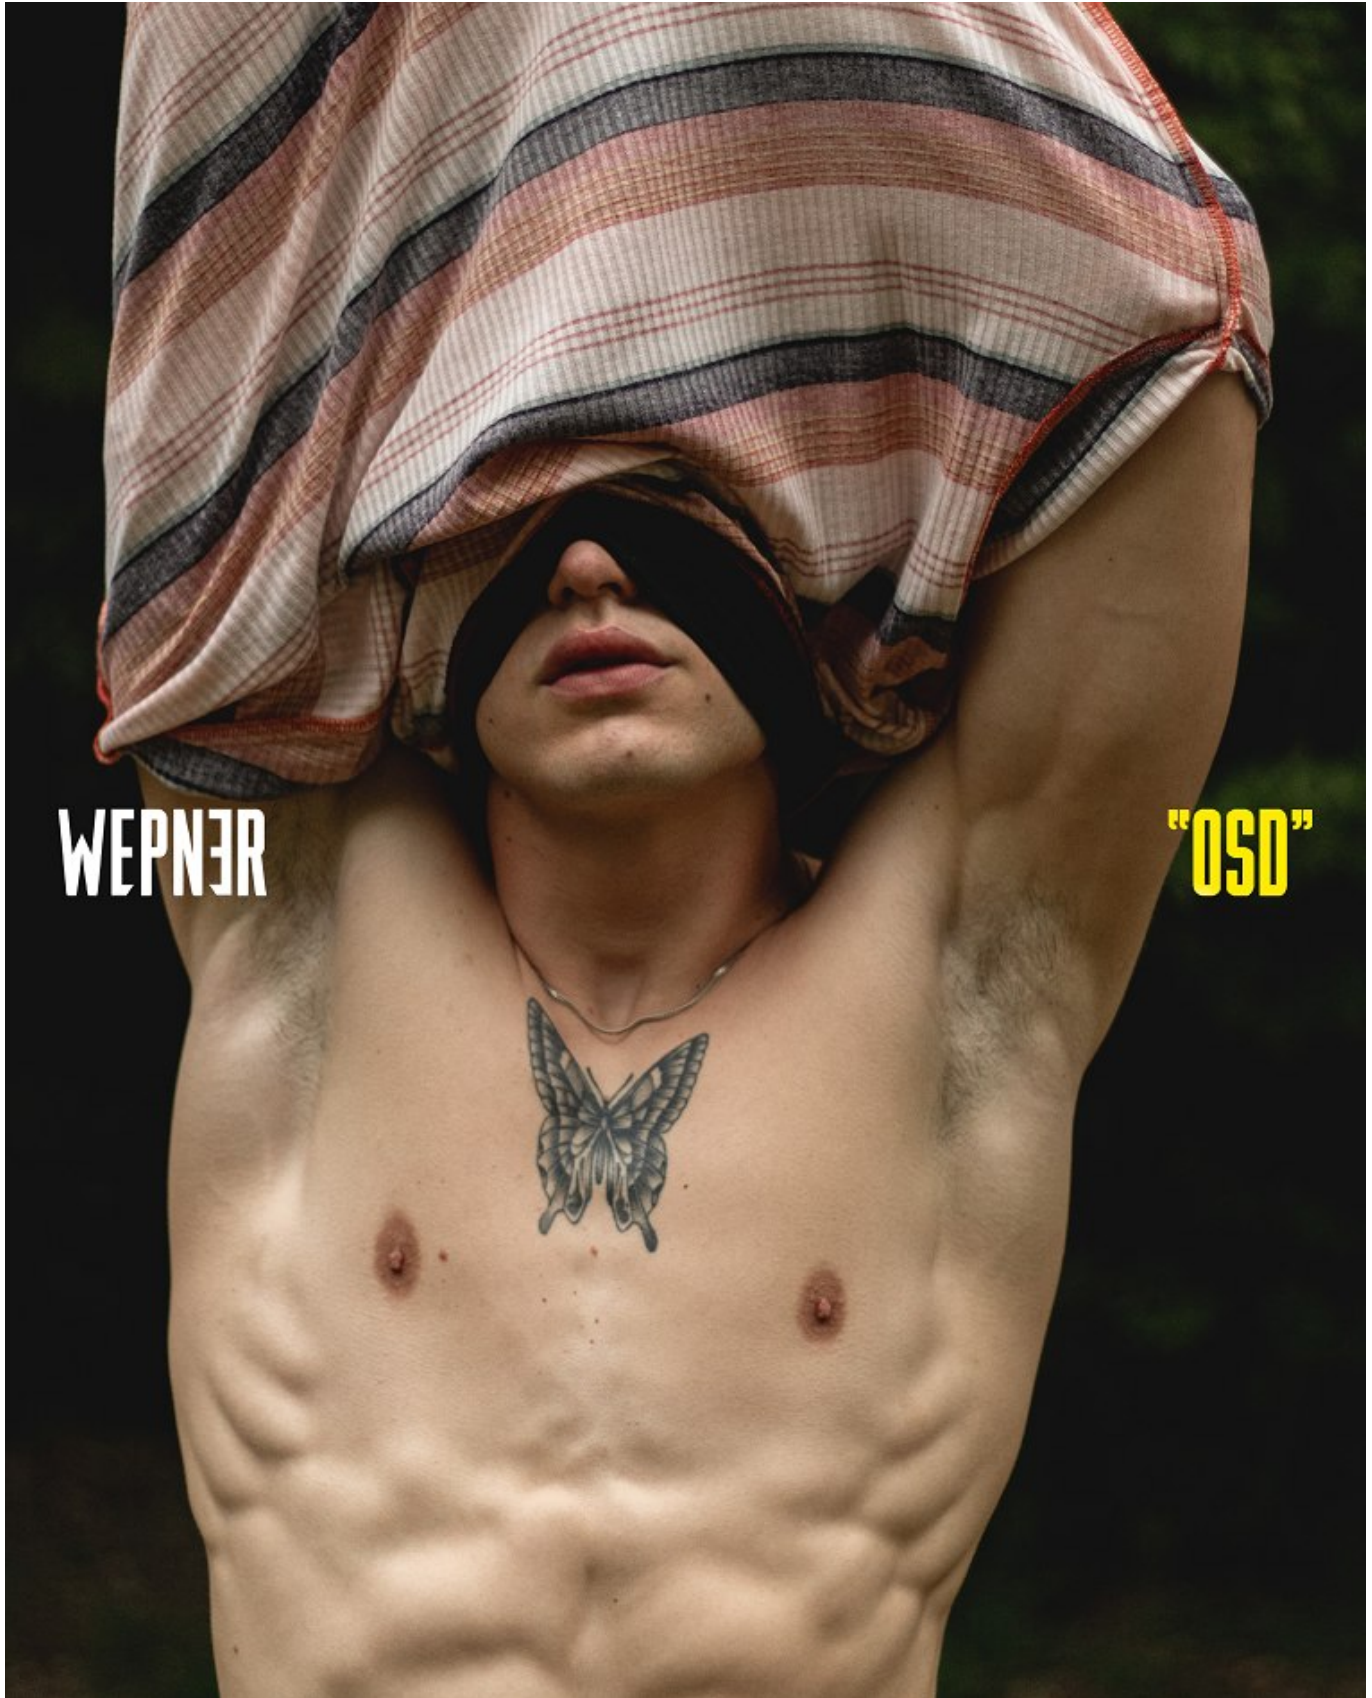

AIDAN HIME

Height: 185cm Chest: 96cm Waist: 76cm Shoe: 9 UK Hair: Brown Eyes: Hazel

BOSS MODELS

JOHANNESBURG

AIDAN HIME

Height: 185cm Chest: 96cm Waist: 76cm Shoe: 9 UK Hair: Brown Eyes: Hazel

BOSS MODELS

JOHANNESBURG