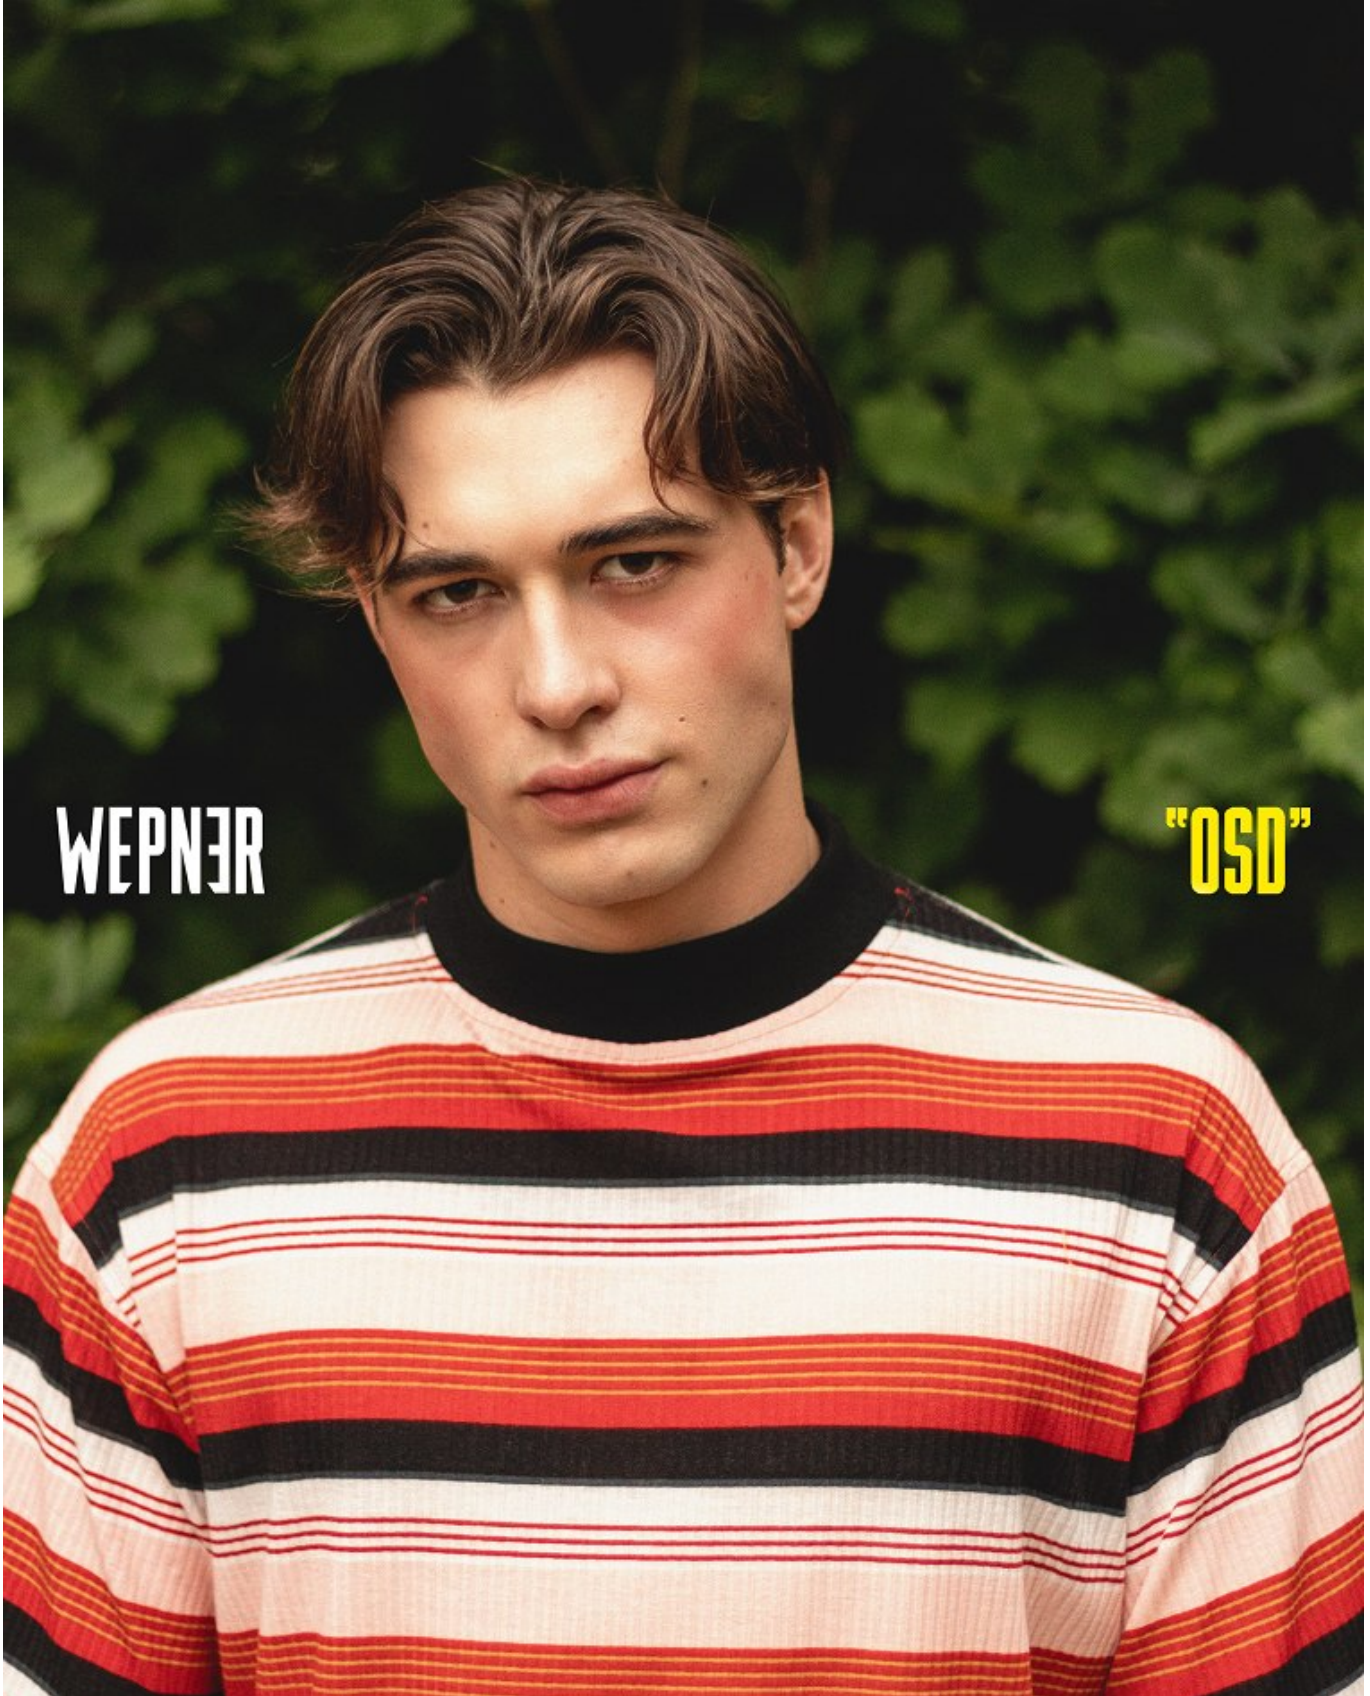

BOSS MODELS

JOHANNESBURG

AIDAN HIME

Height: 185cm Chest: 102cm Waist: 78cm Shoe: 9 UK Hair: Brown Eyes: Hazel

BOSS MODELS

JOHANNESBURG

WEPNER

OSD