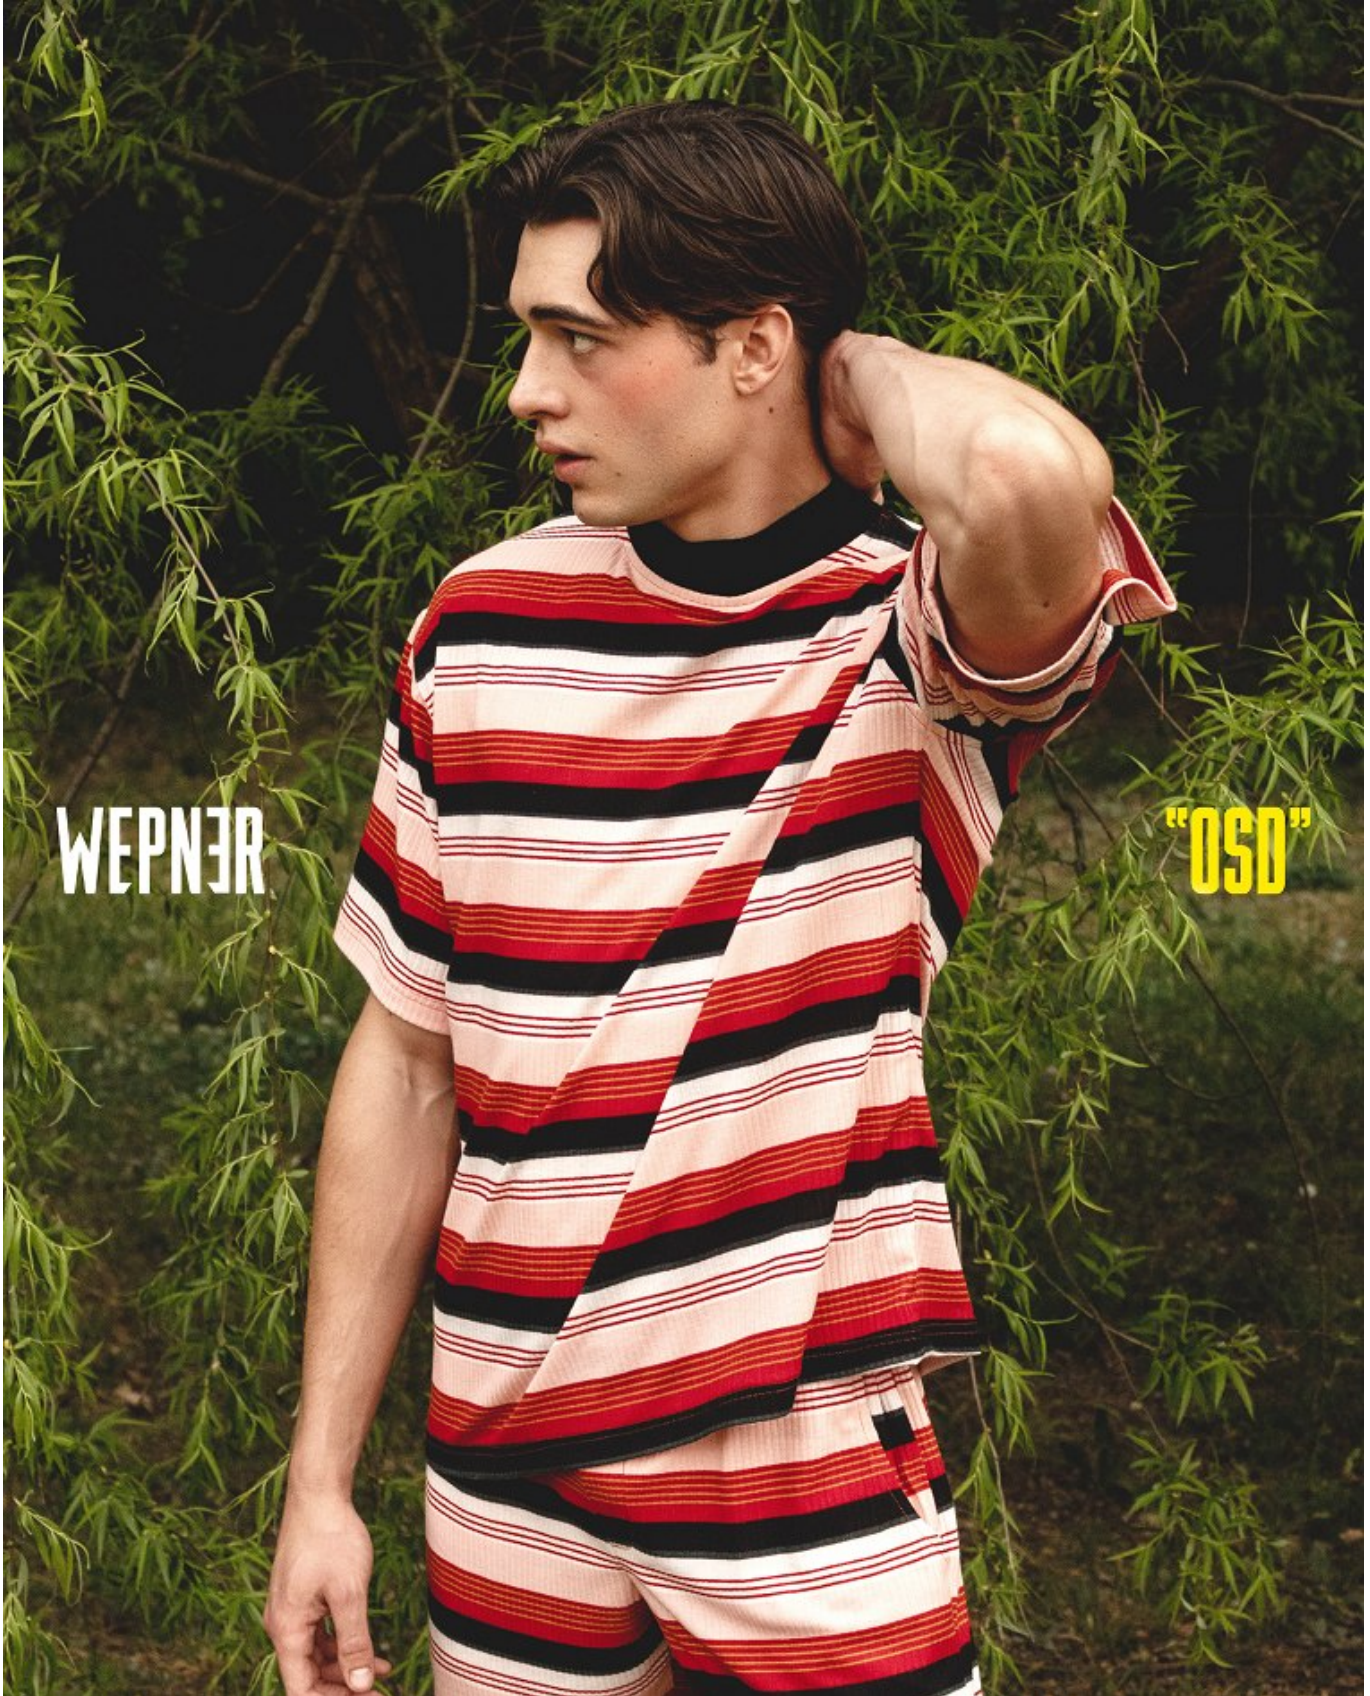

BOSS MODELS

JOHANNESBURG

WEPNER

OSD

AIDAN HIME

Height: 185cm Chest: 96cm Waist: 76cm Shoe: 9 UK Hair: Brown Eyes: Hazel