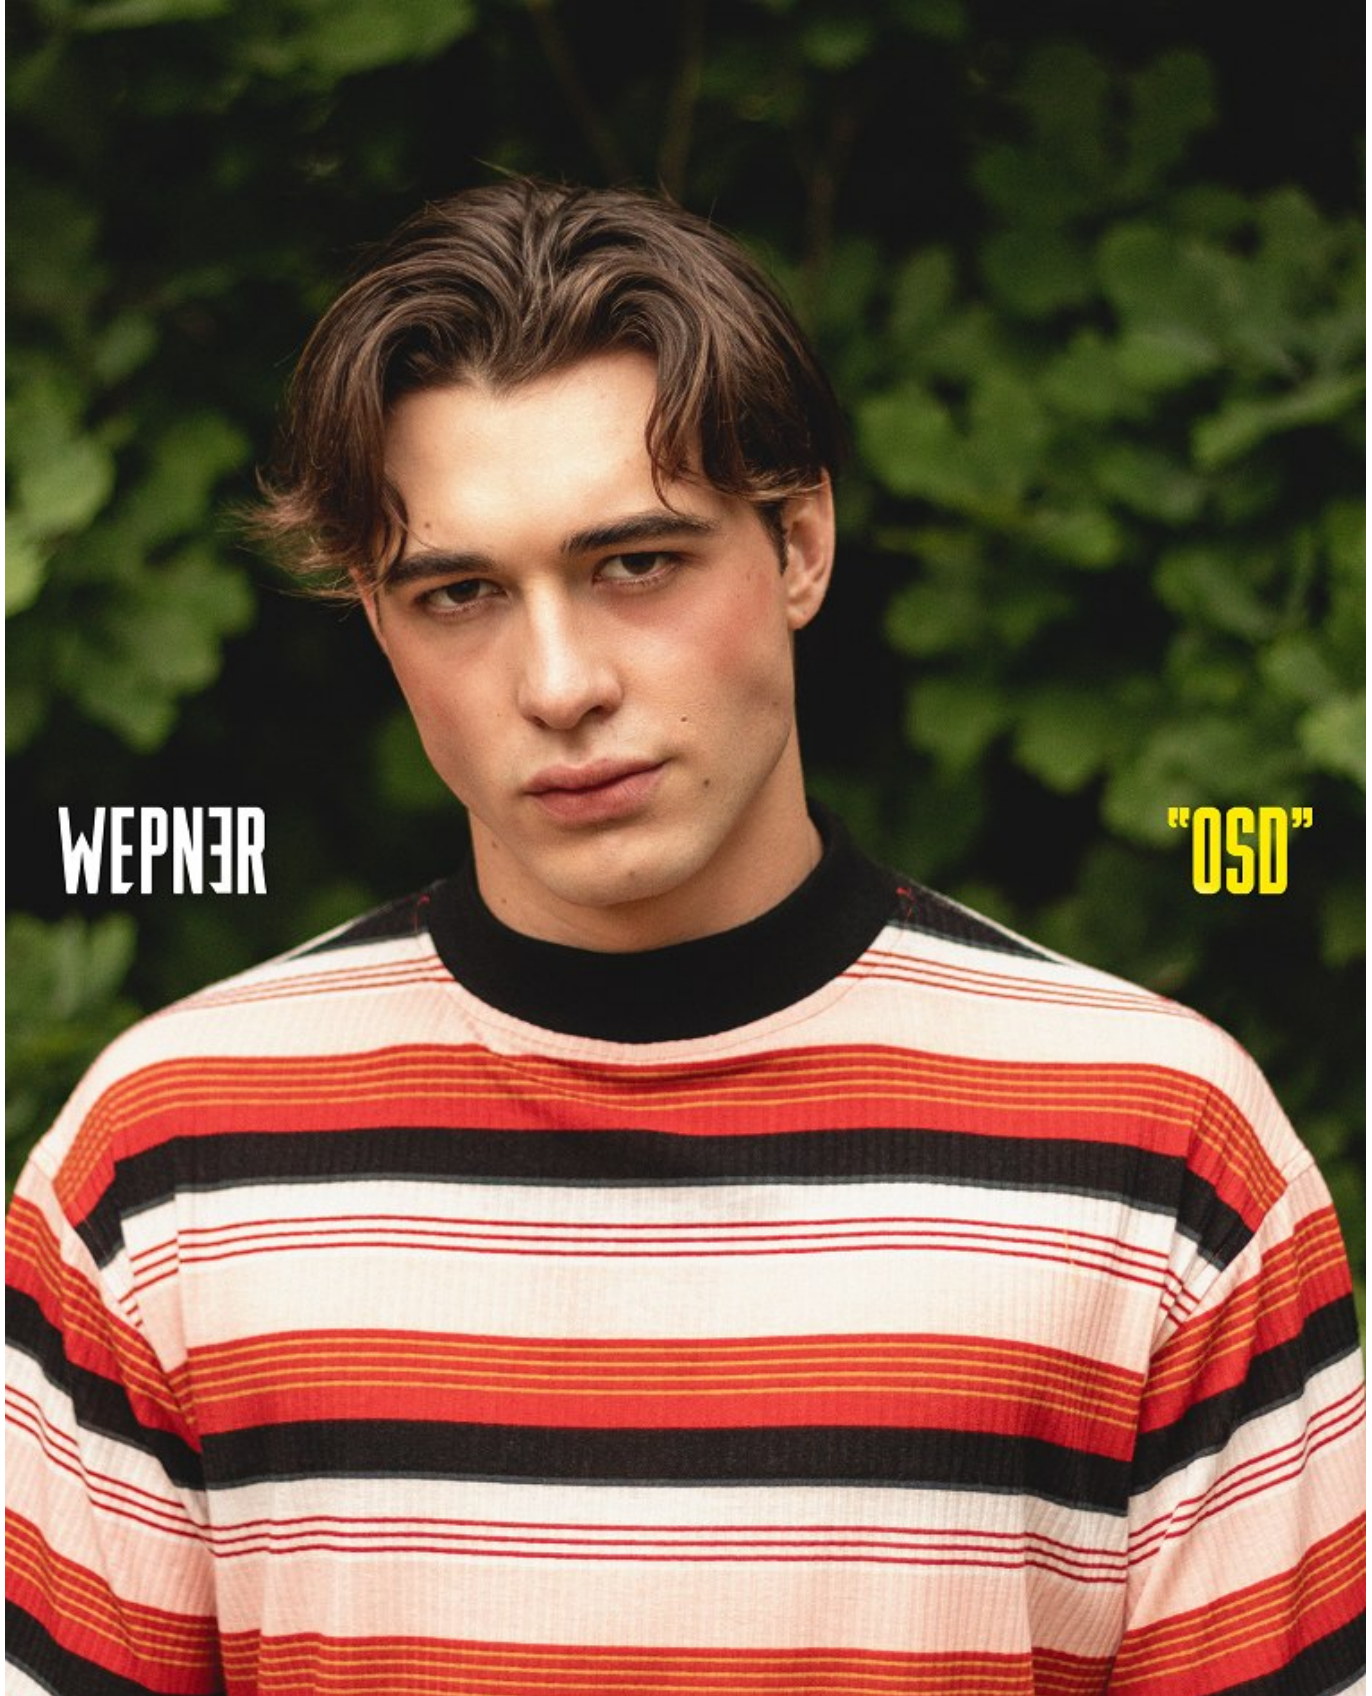

BOSS MODELS

JOHANNESBURG

AIDAN HIME

Height: 185cm Chest: 102cm Waist: 78cm Shoe: 9 UK Hair: Brown Eyes: Hazel

BOSS MODELS

JOHANNESBURG

WEPNER

OSD