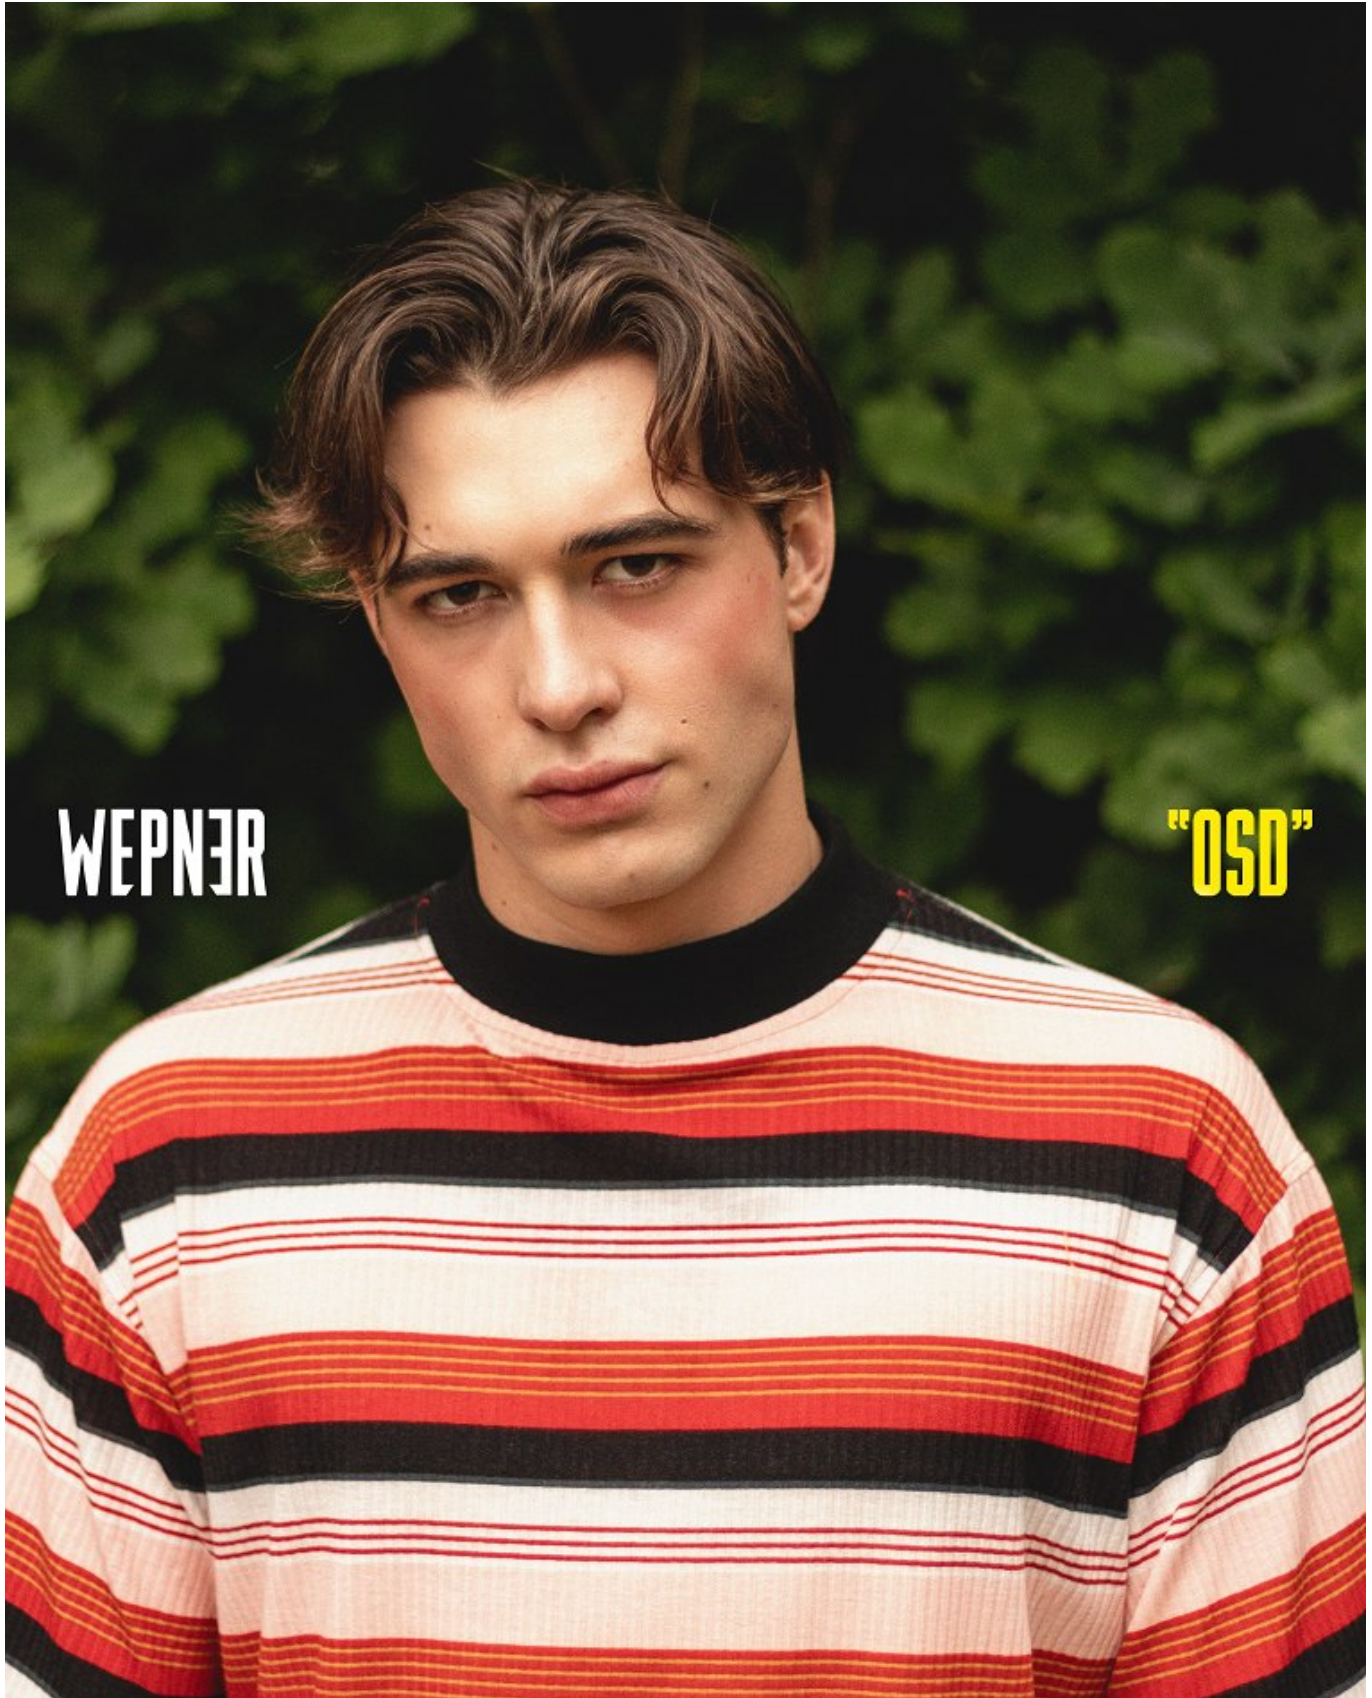

BOSS MODELS

JOHANNESBURG

AIDAN HIME

Height: 185cm Chest: 102cm Waist: 78cm Shoe: 9 UK Hair: Brown Eyes: Hazel

BOSS MODELS

JOHANNESBURG

WEPNER

OSD