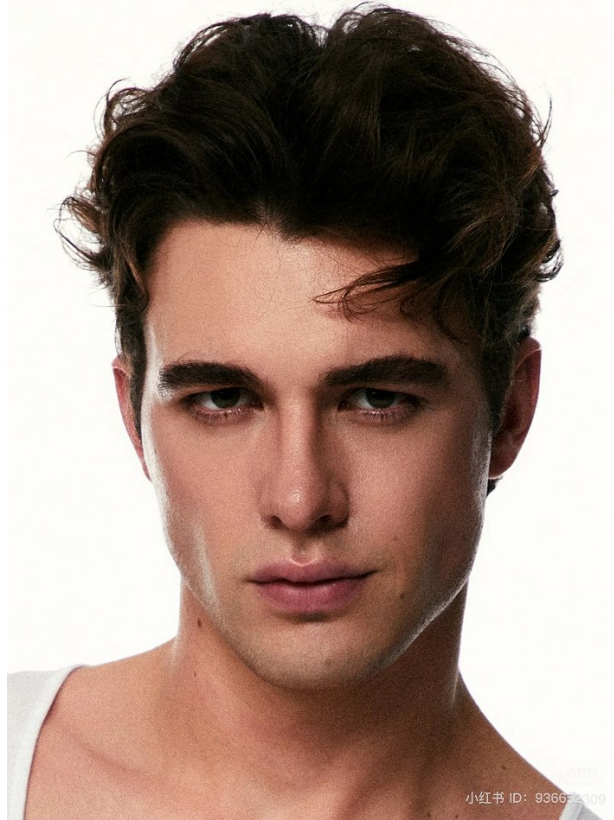

# BOSS MODELS

JOHANNESBURG

AIDAN HIME

Height: 185cm Chest: 102cm Waist: 78cm Shoe: 9 UK Hair: Brown Eyes: Hazel