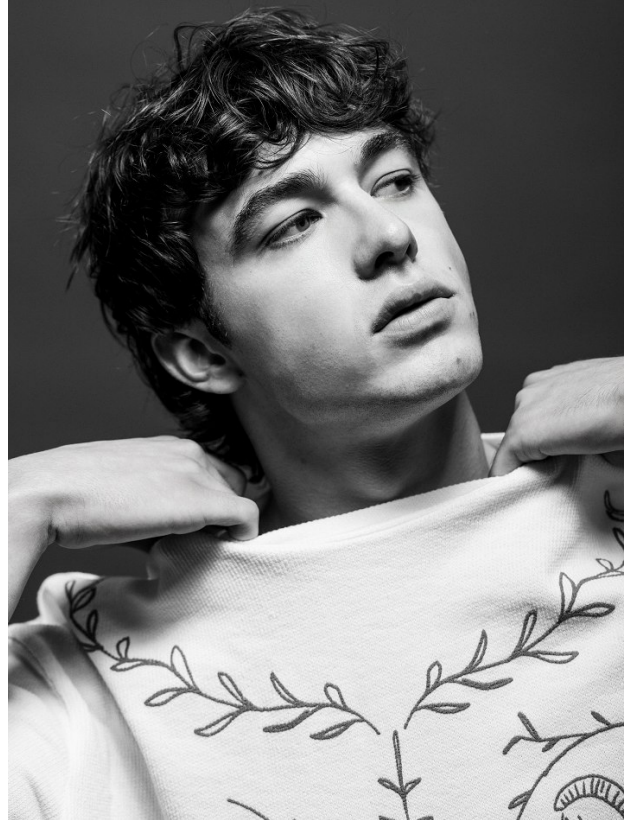

# BOSS MODELS

JOHANNESBURG

AIDAN HIME

Height: 185cm Chest: 102cm Waist: 78cm Shoe: 9 UK Hair: Brown Eyes: Hazel