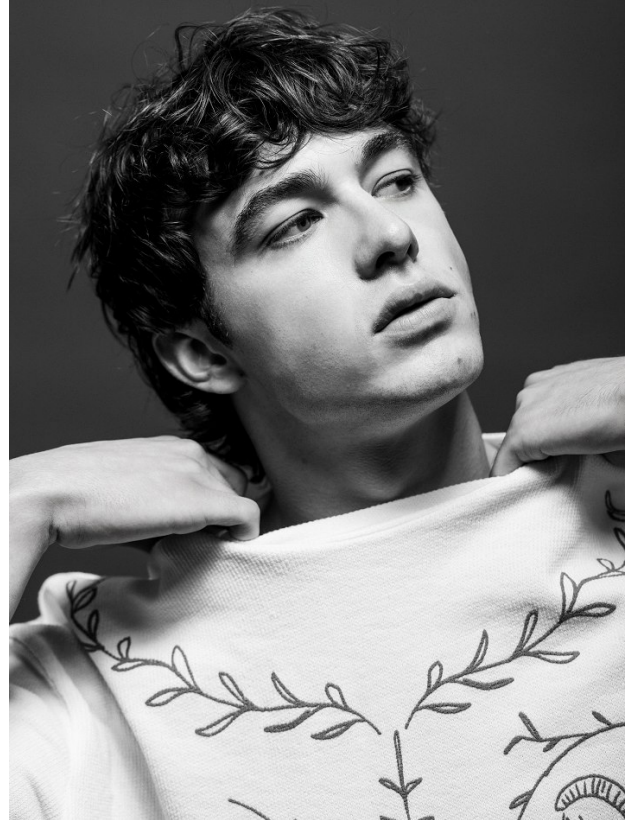

# BOSS MODELS

JOHANNESBURG

AIDAN HIME

Height: 185cm Chest: 102cm Waist: 78cm Shoe: 9 UK Hair: Brown Eyes: Hazel