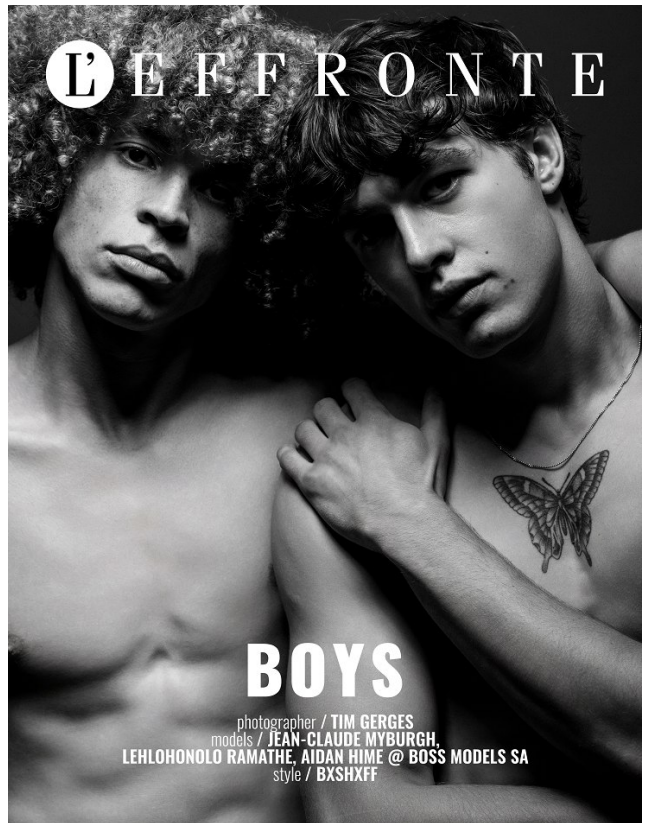

BOSS MODELS

JOHANNESBURG

AIDAN HIME

Height: 185cm Chest: 96cm Waist: 76cm Shoe: 9 UK Hair: Brown Eyes: Hazel

BOSS MODELS

JOHANNESBURG

photographer / TIM GERGES
models / JEAN-CLAUDE MYBURGH,
LEHLOHONOLO RAMATHE, AIDAN HIME @ BOSS MODELS SA
style / BXSHXFF