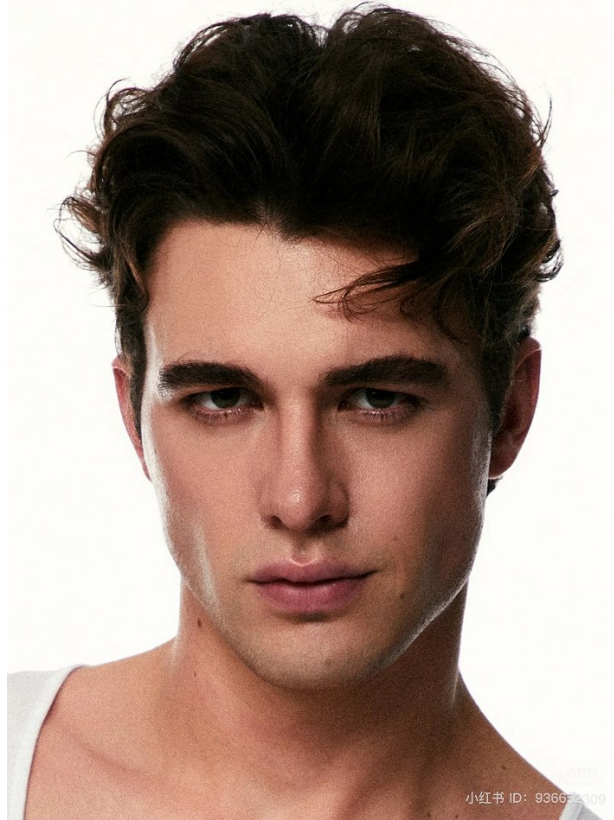

BOSS MODELS

JOHANNESBURG

AIDAN HIME

Height: 185cm Chest: 102cm Waist: 78cm Shoe: 9 UK Hair: Brown Eyes: Hazel

BOSS MODELS

JOHANNESBURG

AIDAN HIME

Height: 185cm Chest: 102cm Waist: 78cm Shoe: 9 UK Hair: Brown Eyes: Hazel

BOSS MODELS

JOHANNESBURG

AIDAN HIME

Height: 185cm Chest: 102cm Waist: 78cm Shoe: 9 UK Hair: Brown Eyes: Hazel