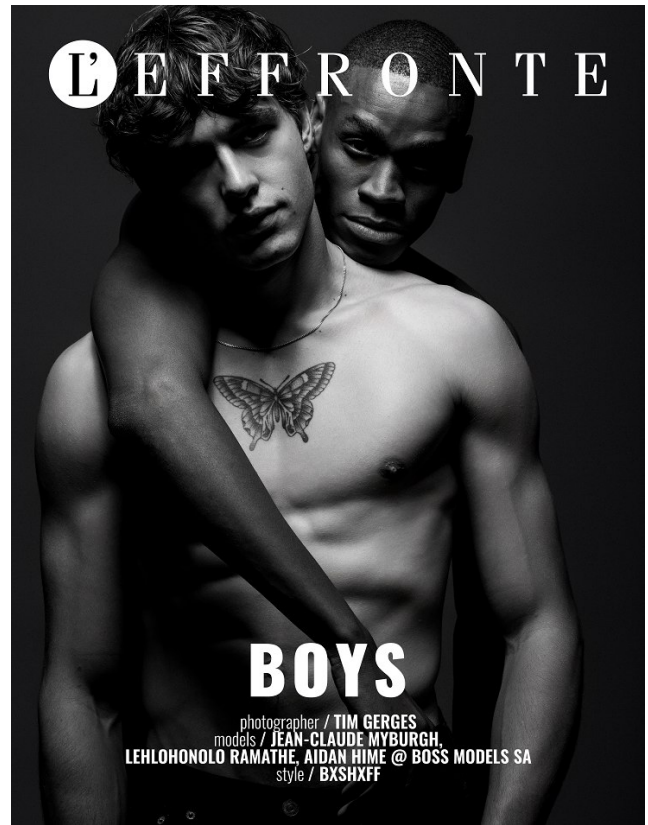

BOSS MODELS

JOHANNESBURG

AIDAN HIME

Height: 185cm Chest: 102cm Waist: 78cm Shoe: 9 UK Hair: Brown Eyes: Hazel

BOSS MODELS

JOHANNESBURG

AIDAN HIME

Height: 185cm Chest: 102cm Waist: 78cm Shoe: 9 UK Hair: Brown Eyes: Hazel