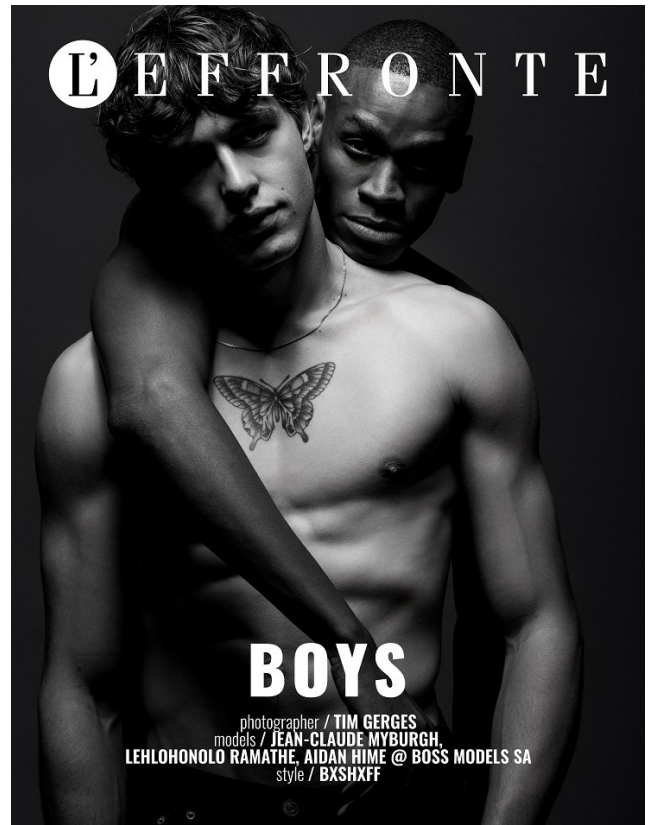

# BOSS MODELS

JOHANNESBURG

AIDAN HIME

Height: 185cm Chest: 102cm Waist: 78cm Shoe: 9 UK Hair: Brown Eyes: Hazel