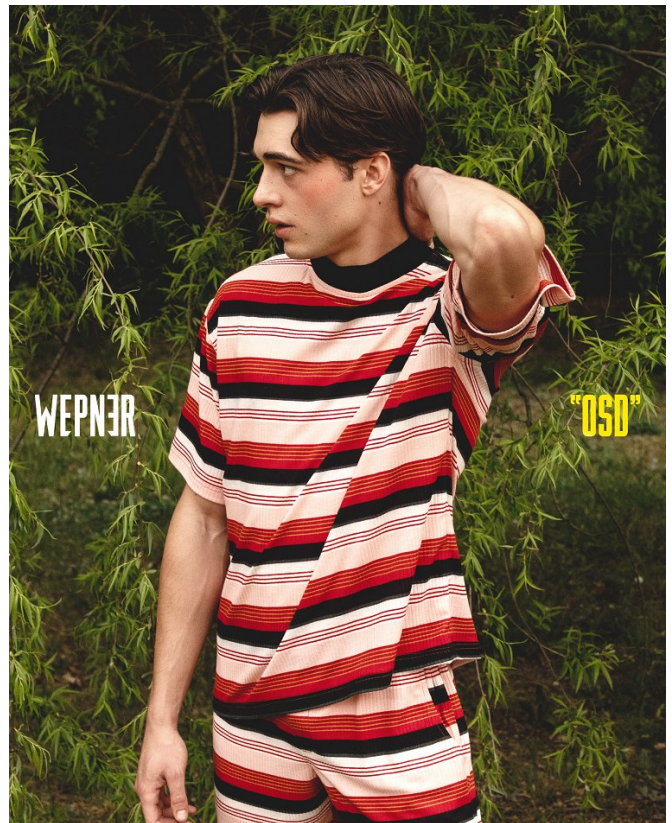

BOSS MODELS

JOHANNESBURG

AIDAN HIME

Height: 185cm Chest: 96cm Waist: 76cm Shoe: 9 UK Hair: Brown Eyes: Hazel