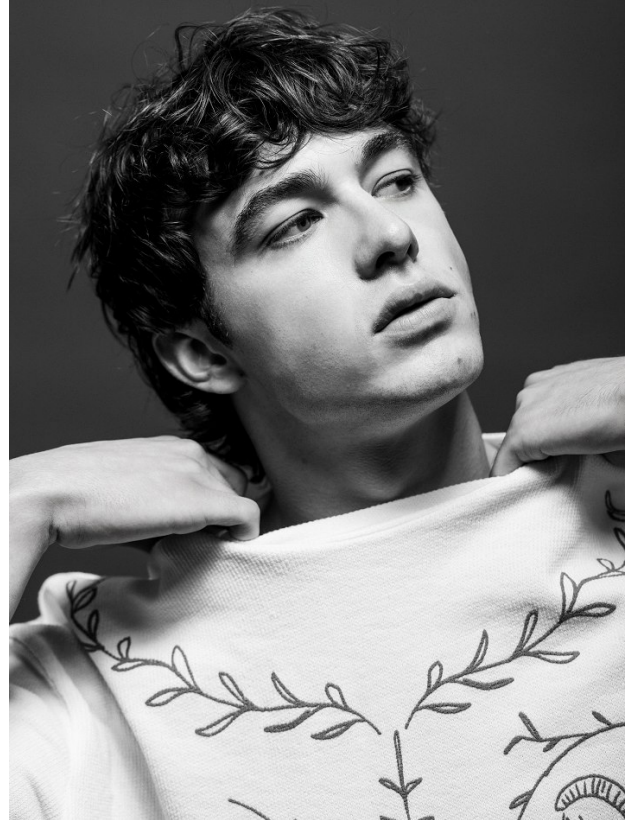

BOSS MODELS

JOHANNESBURG

AIDAN HIME

Height: 185cm Chest: 102cm Waist: 78cm Shoe: 9 UK Hair: Brown Eyes: Hazel

BOSS MODELS

JOHANNESBURG

AIDAN HIME

Height: 185cm Chest: 102cm Waist: 78cm Shoe: 9 UK Hair: Brown Eyes: Hazel

BOSS MODELS

JOHANNESBURG

AIDAN HIME

Height: 185cm Chest: 102cm Waist: 78cm Shoe: 9 UK Hair: Brown Eyes: Hazel