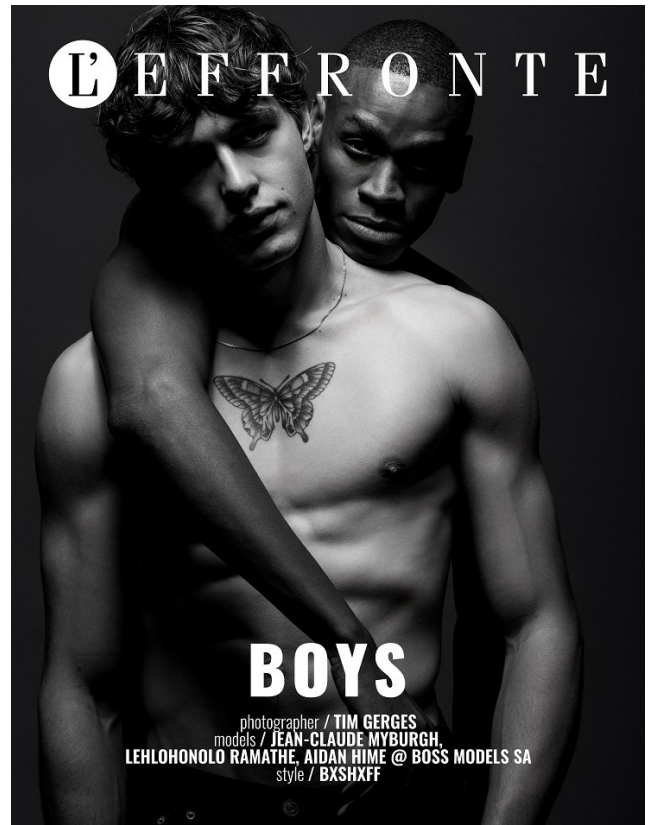

BOSS MODELS

JOHANNESBURG

AIDAN HIME

Height: 185cm Chest: 102cm Waist: 78cm Shoe: 9 UK Hair: Brown Eyes: Hazel

BOSS MODELS

JOHANNESBURG

AIDAN HIME

Height: 185cm Chest: 102cm Waist: 78cm Shoe: 9 UK Hair: Brown Eyes: Hazel