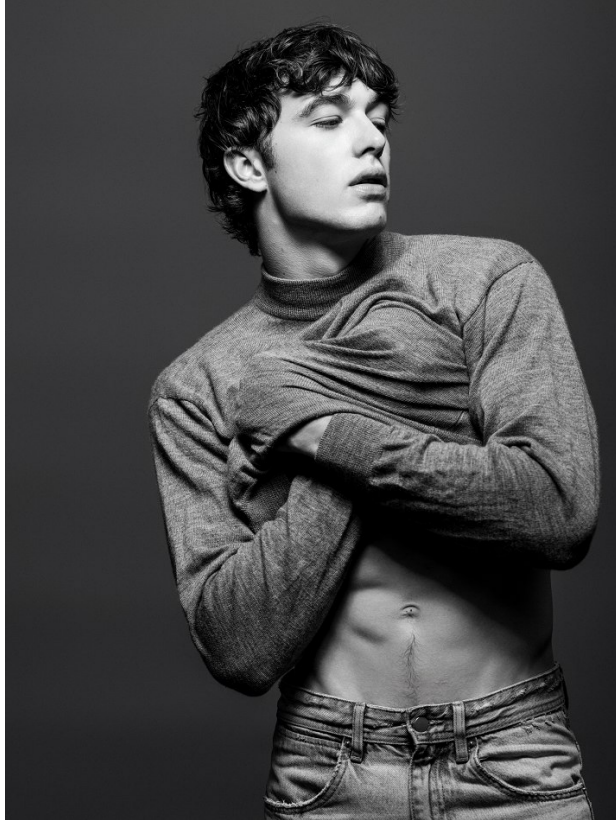

# BOSS MODELS

JOHANNESBURG

AIDAN HIME

Height: 185cm Chest: 102cm Waist: 78cm Shoe: 9 UK Hair: Brown Eyes: Hazel