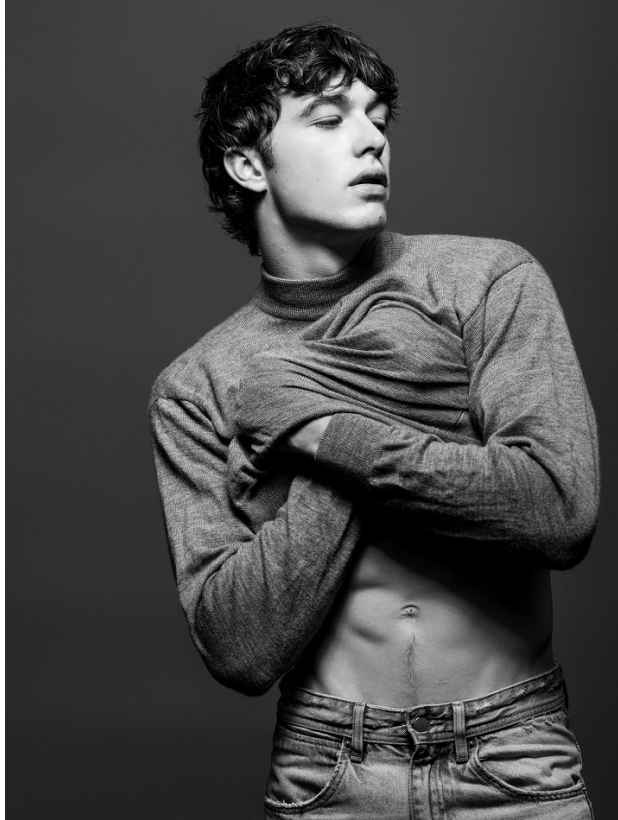

# BOSS MODELS

JOHANNESBURG

AIDAN HIME

Height: 185cm Chest: 102cm Waist: 78cm Shoe: 9 UK Hair: Brown Eyes: Hazel