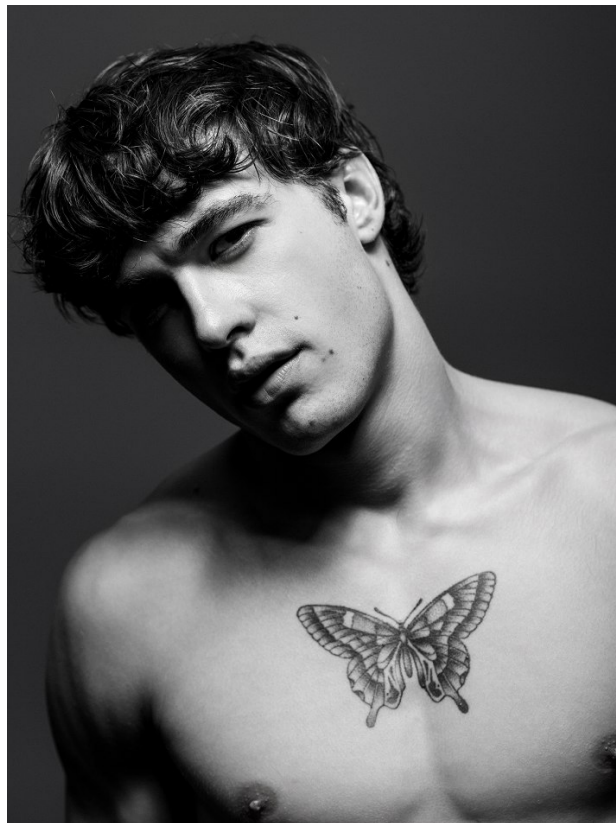

# BOSS MODELS

JOHANNESBURG

AIDAN HIME

Height: 185cm Chest: 102cm Waist: 78cm Shoe: 9 UK Hair: Brown Eyes: Hazel