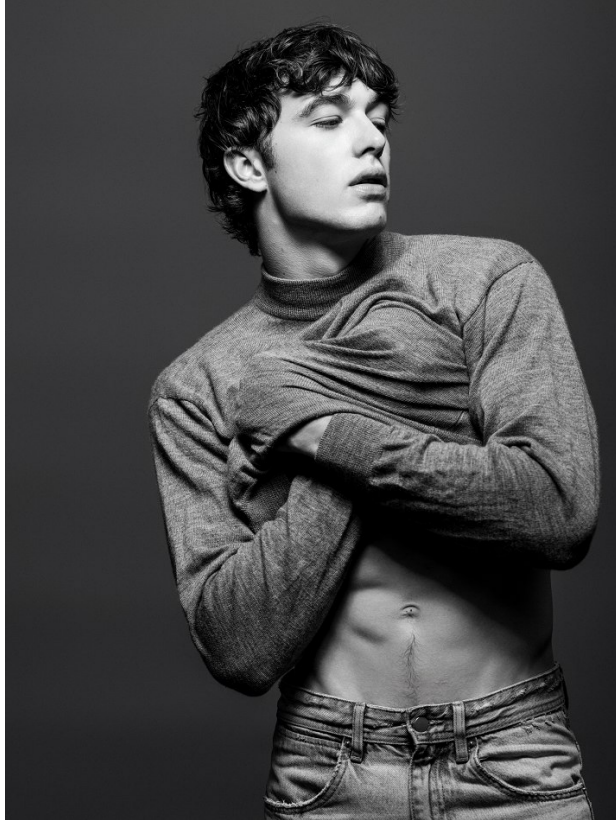

BOSS MODELS

JOHANNESBURG

AIDAN HIME

Height: 185cm Chest: 102cm Waist: 78cm Shoe: 9 UK Hair: Brown Eyes: Hazel

BOSS MODELS

JOHANNESBURG

AIDAN HIME

Height: 185cm Chest: 102cm Waist: 78cm Shoe: 9 UK Hair: Brown Eyes: Hazel

BOSS MODELS

JOHANNESBURG

AIDAN HIME

Height: 185cm Chest: 102cm Waist: 78cm Shoe: 9 UK Hair: Brown Eyes: Hazel