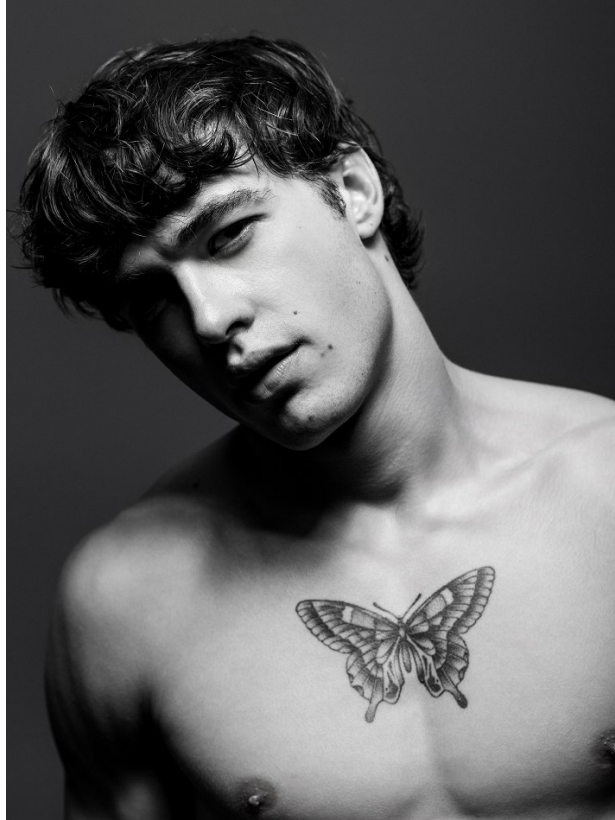

BOSS MODELS

JOHANNESBURG

AIDAN HIME

Height: 185cm Chest: 96cm Waist: 76cm Shoe: 9 UK Hair: Brown Eyes: Hazel

BOSS MODELS

JOHANNESBURG

AIDAN HIME

Height: 185cm Chest: 96cm Waist: 76cm Shoe: 9 UK Hair: Brown Eyes: Hazel

BOSS MODELS

JOHANNESBURG

AIDAN HIME

Height: 185cm Chest: 96cm Waist: 76cm Shoe: 9 UK Hair: Brown Eyes: Hazel

BOSS MODELS

JOHANNESBURG

photographer / TIM GERGES
models / JEAN-CLAUDE MYBURGH,
LEHLOHONOLO RAMATHE, AIDAN HIME @ BOSS MODELS SA
style / BXSHXFF