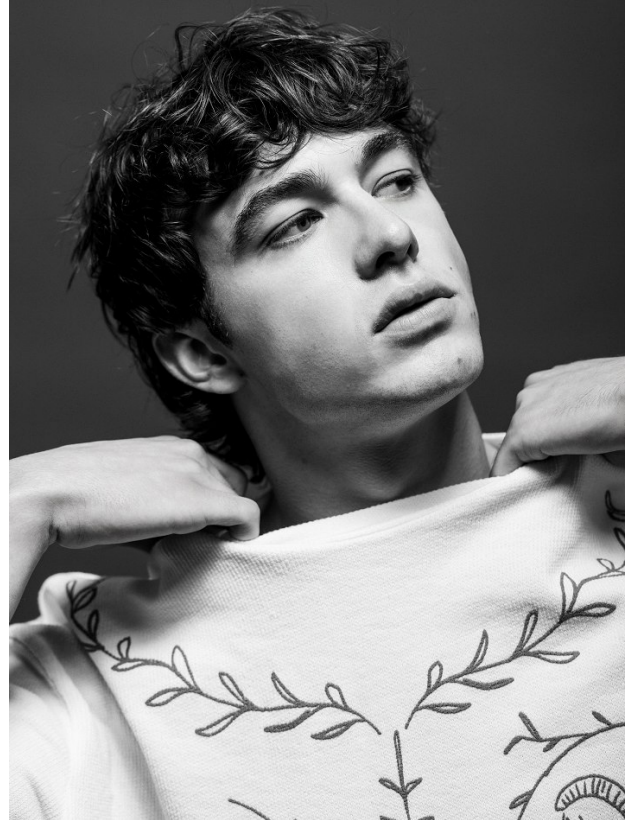

BOSS MODELS

JOHANNESBURG

AIDAN HIME

Height: 185cm Chest: 102cm Waist: 78cm Shoe: 9 UK Hair: Brown Eyes: Hazel

BOSS MODELS

JOHANNESBURG

AIDAN HIME

Height: 185cm Chest: 102cm Waist: 78cm Shoe: 9 UK Hair: Brown Eyes: Hazel

BOSS MODELS

JOHANNESBURG

AIDAN HIME

Height: 185cm Chest: 102cm Waist: 78cm Shoe: 9 UK Hair: Brown Eyes: Hazel