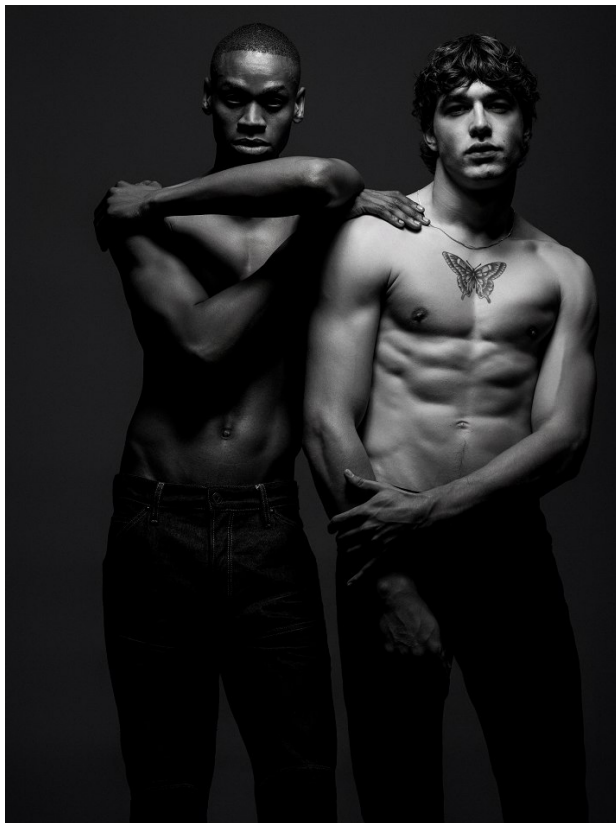

BOSS MODELS

JOHANNESBURG

AIDAN HIME

Height: 185cm Chest: 96cm Waist: 76cm Shoe: 9 UK Hair: Brown Eyes: Hazel

BOSS MODELS

JOHANNESBURG

photographer / TIM GERGES
models / JEAN-CLAUDE MYBURGH,
LEHLOHONOLO RAMATHE, AIDAN HIME @ BOSS MODELS SA
style / BXSHXFF