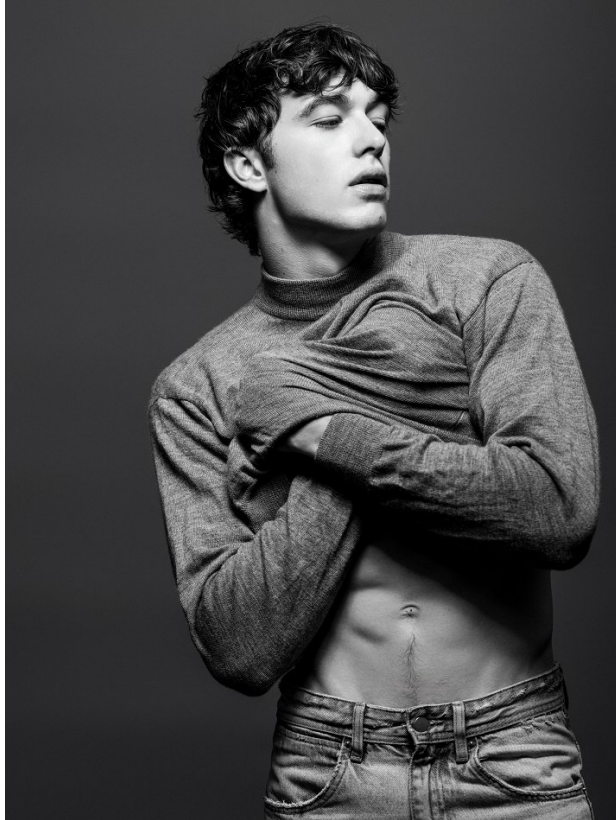

BOSS MODELS

JOHANNESBURG

AIDAN HIME

Height: 185cm Chest: 96cm Waist: 76cm Shoe: 9 UK Hair: Brown Eyes: Hazel

BOSS MODELS

JOHANNESBURG

AIDAN HIME

Height: 185cm Chest: 96cm Waist: 76cm Shoe: 9 UK Hair: Brown Eyes: Hazel

BOSS MODELS

JOHANNESBURG

AIDAN HIME

Height: 185cm Chest: 96cm Waist: 76cm Shoe: 9 UK Hair: Brown Eyes: Hazel

BOSS MODELS

JOHANNESBURG

photographer / TIM GERGES
models / JEAN-CLAUDE MYBURGH,
LEHLOHONOLO RAMATHE, AIDAN HIME @ BOSS MODELS SA
style / BXSHXFF