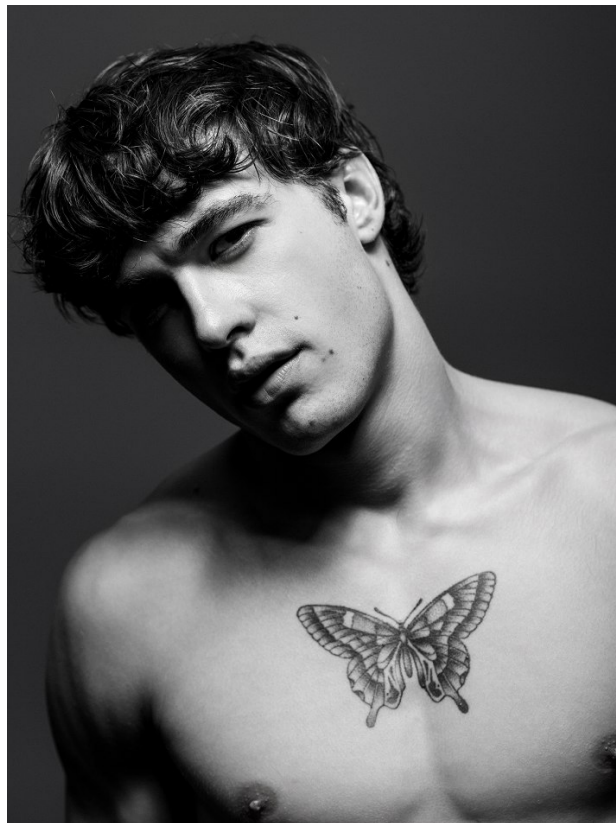

BOSS MODELS

JOHANNESBURG

AIDAN HIME

Height: 185cm Chest: 102cm Waist: 78cm Shoe: 9 UK Hair: Brown Eyes: Hazel

BOSS MODELS

JOHANNESBURG

AIDAN HIME

Height: 185cm Chest: 102cm Waist: 78cm Shoe: 9 UK Hair: Brown Eyes: Hazel

BOSS MODELS

JOHANNESBURG

AIDAN HIME

Height: 185cm Chest: 102cm Waist: 78cm Shoe: 9 UK Hair: Brown Eyes: Hazel