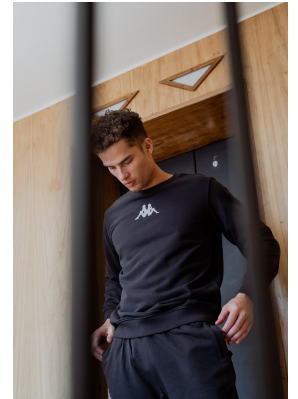

BOSS MODELS

JOHANNESBURG

JJ ALBERTS

Height: 184cm Chest: 99cm Waist: 80cm Shoe: 10 UK Hair: Brown Eyes: Blue/Green

BOSS MODELS

JOHANNESBURG

JJ ALBERTS

Height: 184cm Chest: 99cm Waist: 80cm Shoe: 10 UK Hair: Brown Eyes: Blue/Green

BOSS MODELS

JOHANNESBURG

JJ ALBERTS

Height: 184cm Chest: 99cm Waist: 80cm Shoe: 10 UK Hair: Brown Eyes: Blue/Green