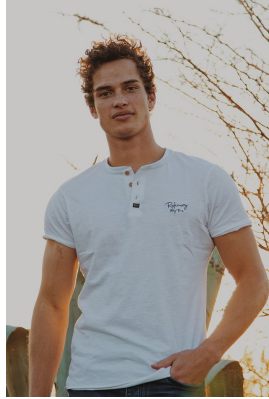

BOSS MODELS

JOHANNESBURG

JJ ALBERTS

Height: 184cm Chest: 99cm Waist: 80cm Shoe: 10 UK Hair: Brown Eyes: Blue/Green

BOSS MODELS

JOHANNESBURG

JJ ALBERTS

Height: 184cm Chest: 99cm Waist: 80cm Shoe: 10 UK Hair: Brown Eyes: Blue/Green

BOSS MODELS

JOHANNESBURG

JJ ALBERTS

Height: 184cm Chest: 99cm Waist: 80cm Shoe: 10 UK Hair: Brown Eyes: Blue/Green