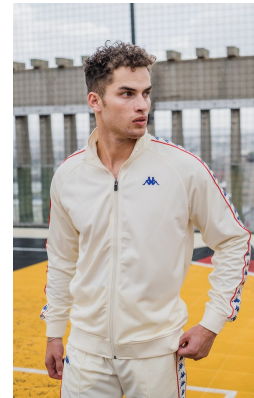

BOSS MODELS

JOHANNESBURG

JJ ALBERTS

Height: 184cm Chest: 99cm Waist: 80cm Shoe: 10 UK Hair: Brown Eyes: Blue/Green

BOSS MODELS

JOHANNESBURG

JJ ALBERTS

Height: 184cm Chest: 99cm Waist: 80cm Shoe: 10 UK Hair: Brown Eyes: Blue/Green

BOSS MODELS

JOHANNESBURG

JJ ALBERTS

Height: 184cm Chest: 99cm Waist: 80cm Shoe: 10 UK Hair: Brown Eyes: Blue/Green