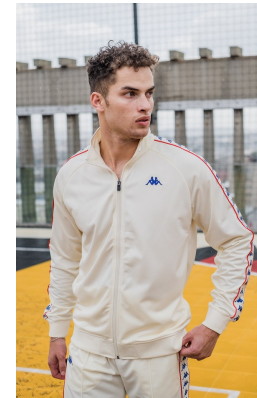

BOSS MODELS

JOHANNESBURG

JJ ALBERTS

Height: 184cm Chest: 99cm Waist: 80cm Shoe: 10 UK Hair: Brown Eyes: Blue/Green

BOSS MODELS

JOHANNESBURG

JJ ALBERTS

Height: 184cm Chest: 99cm Waist: 80cm Shoe: 10 UK Hair: Brown Eyes: Blue/Green

BOSS MODELS

JOHANNESBURG

JJ ALBERTS

Height: 184cm Chest: 99cm Waist: 80cm Shoe: 10 UK Hair: Brown Eyes: Blue/Green