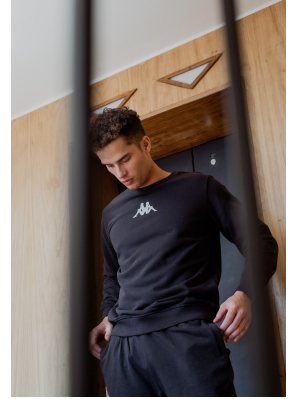

BOSS MODELS

JOHANNESBURG

JJ ALBERTS

Height: 184cm Chest: 99cm Waist: 80cm Shoe: 10 UK Hair: Brown Eyes: Blue/Green

BOSS MODELS

JOHANNESBURG

JJ ALBERTS

Height: 184cm Chest: 99cm Waist: 80cm Shoe: 10 UK Hair: Brown Eyes: Blue/Green

BOSS MODELS

JOHANNESBURG

JJ ALBERTS

Height: 184cm Chest: 99cm Waist: 80cm Shoe: 10 UK Hair: Brown Eyes: Blue/Green