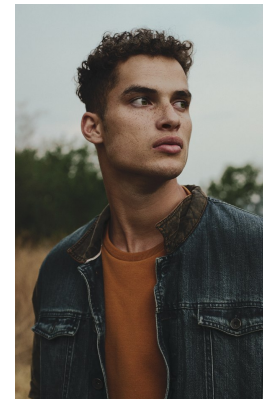

BOSS MODELS

JOHANNESBURG

JJ ALBERTS

Height: 184cm Chest: 99cm Waist: 80cm Shoe: 10 UK Hair: Brown Eyes: Blue/Green

BOSS MODELS

JOHANNESBURG

JJ ALBERTS

Height: 184cm Chest: 99cm Waist: 80cm Shoe: 10 UK Hair: Brown Eyes: Blue/Green

BOSS MODELS

JOHANNESBURG

JJ ALBERTS

Height: 184cm Chest: 99cm Waist: 80cm Shoe: 10 UK Hair: Brown Eyes: Blue/Green