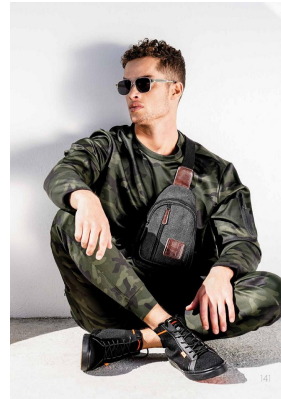

BOSS MODELS

JOHANNESBURG

JJ ALBERTS

Height: 184cm Chest: 99cm Waist: 80cm Shoe: 10 UK Hair: Brown Eyes: Blue/Green

BOSS MODELS

JOHANNESBURG

JJ ALBERTS

Height: 184cm Chest: 99cm Waist: 80cm Shoe: 10 UK Hair: Brown Eyes: Blue/Green

BOSS MODELS

JOHANNESBURG

JJ ALBERTS

Height: 184cm Chest: 99cm Waist: 80cm Shoe: 10 UK Hair: Brown Eyes: Blue/Green