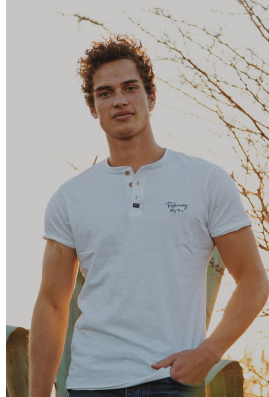

BOSS MODELS

JOHANNESBURG

JJ ALBERTS

Height: 184cm Chest: 99cm Waist: 80cm Shoe: 10 UK Hair: Brown Eyes: Blue/Green

BOSS MODELS

JOHANNESBURG

JJ ALBERTS

Height: 184cm Chest: 99cm Waist: 80cm Shoe: 10 UK Hair: Brown Eyes: Blue/Green

BOSS MODELS

JOHANNESBURG

JJ ALBERTS

Height: 184cm Chest: 99cm Waist: 80cm Shoe: 10 UK Hair: Brown Eyes: Blue/Green