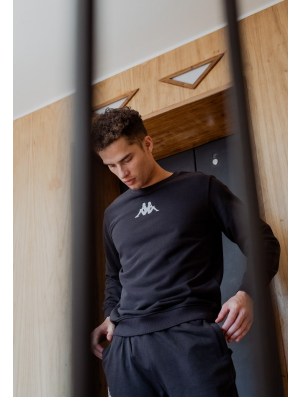

BOSS MODELS

JOHANNESBURG

JJ ALBERTS

Height: 184cm Chest: 99cm Waist: 80cm Shoe: 10 UK Hair: Brown Eyes: Blue/Green

BOSS MODELS

JOHANNESBURG

JJ ALBERTS

Height: 184cm Chest: 99cm Waist: 80cm Shoe: 10 UK Hair: Brown Eyes: Blue/Green

BOSS MODELS

JOHANNESBURG

JJ ALBERTS

Height: 184cm Chest: 99cm Waist: 80cm Shoe: 10 UK Hair: Brown Eyes: Blue/Green