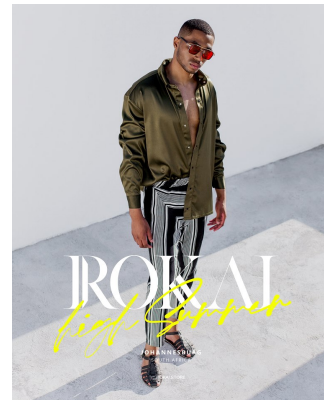

BOSS MODELS

JOHANNESBURG

KHOSI NKOMO

Height: 191cm Chest: 100cm Waist: 81cm Suit: XL Shoe: 11 UK Hair: Black Eyes: Brown