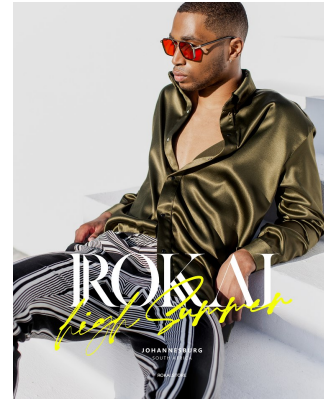

BOSS MODELS

JOHANNESBURG

KHOSI NKOMO

Height: 191cm Chest: 100cm Waist: 81cm Suit: XL Shoe: 11 UK Hair: Black Eyes: Brown