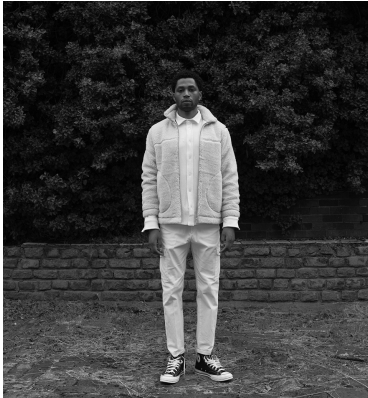

BOSS MODELS

JOHANNESBURG

KHOSI NKOMO

Height: 191cm Chest: 100cm Waist: 81cm Suit: XL Shoe: 11 UK Hair: Black Eyes: Brown

BOSS MODELS

JOHANNESBURG

KHOSI NKOMO

Height: 191cm Chest: 100cm Waist: 81cm Suit: XL Shoe: 11 UK Hair: Black Eyes: Brown

BOSS MODELS

JOHANNESBURG

KHOSI NKOMO

Height: 191cm Chest: 100cm Waist: 81cm Suit: XL Shoe: 11 UK Hair: Black Eyes: Brown