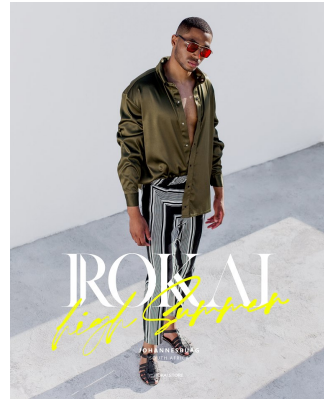

BOSS MODELS

JOHANNESBURG

KHOSI NKOMO

Height: 191cm Chest: 100cm Waist: 81cm Suit: XL Shoe: 11 UK Hair: Black Eyes: Brown