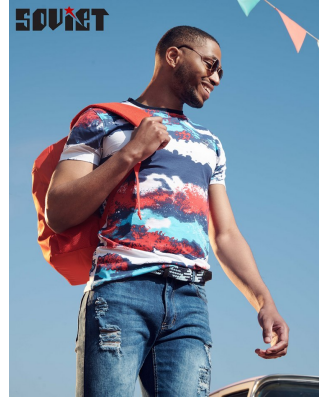

BOSS MODELS

JOHANNESBURG

KHOSI NKOMO

Height: 191cm Chest: 100cm Waist: 81cm Suit: XL Shoe: 11 UK Hair: Black Eyes: Brown

BOSS MODELS

JOHANNESBURG

KHOSI NKOMO

Height: 191cm Chest: 100cm Waist: 81cm Suit: XL Shoe: 11 UK Hair: Black Eyes: Brown

BOSS MODELS

JOHANNESBURG

KHOSI NKOMO

Height: 191cm Chest: 100cm Waist: 81cm Suit: XL Shoe: 11 UK Hair: Black Eyes: Brown