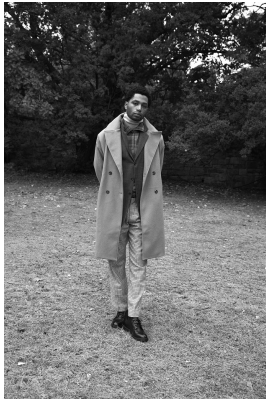

BOSS MODELS

JOHANNESBURG

KHOSI NKOMO

Height: 191cm Chest: 100cm Waist: 81cm Suit: XL Shoe: 11 UK Hair: Black Eyes: Brown

BOSS MODELS

JOHANNESBURG

KHOSI NKOMO

Height: 191cm Chest: 100cm Waist: 81cm Suit: XL Shoe: 11 UK Hair: Black Eyes: Brown

BOSS MODELS

JOHANNESBURG

KHOSI NKOMO

Height: 191cm Chest: 100cm Waist: 81cm Suit: XL Shoe: 11 UK Hair: Black Eyes: Brown