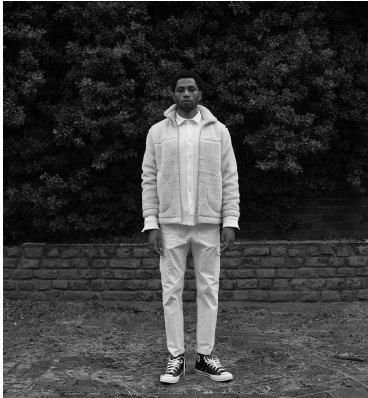

BOSS MODELS

JOHANNESBURG

KHOSI NKOMO

Height: 191cm Chest: 100cm Waist: 81cm Suit: XL Shoe: 11 UK Hair: Black Eyes: Brown