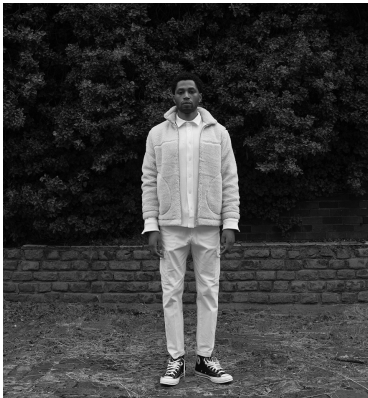

BOSS MODELS

JOHANNESBURG

KHOSI NKOMO

Height: 191cm Chest: 100cm Waist: 81cm Suit: XL Shoe: 11 UK Hair: Black Eyes: Brown