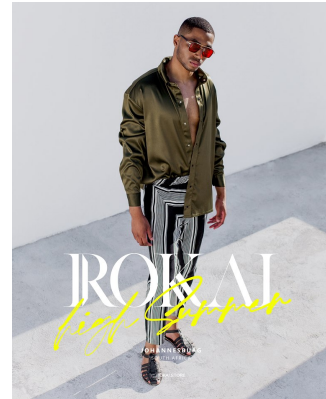

BOSS MODELS

JOHANNESBURG

KHOSI NKOMO

Height: 191cm Chest: 100cm Waist: 81cm Suit: XL Shoe: 11 UK Hair: Black Eyes: Brown

BOSS MODELS

JOHANNESBURG

KHOSI NKOMO

Height: 191cm Chest: 100cm Waist: 81cm Suit: XL Shoe: 11 UK Hair: Black Eyes: Brown

BOSS MODELS

JOHANNESBURG

KHOSI NKOMO

Height: 191cm Chest: 100cm Waist: 81cm Suit: XL Shoe: 11 UK Hair: Black Eyes: Brown