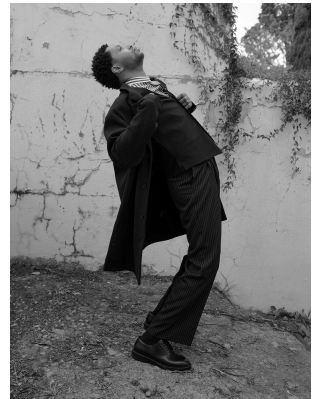

BOSS MODELS

JOHANNESBURG

KHOSI NKOMO

Height: 191cm Chest: 100cm Waist: 81cm Suit: XL Shoe: 11 UK Hair: Black Eyes: Brown