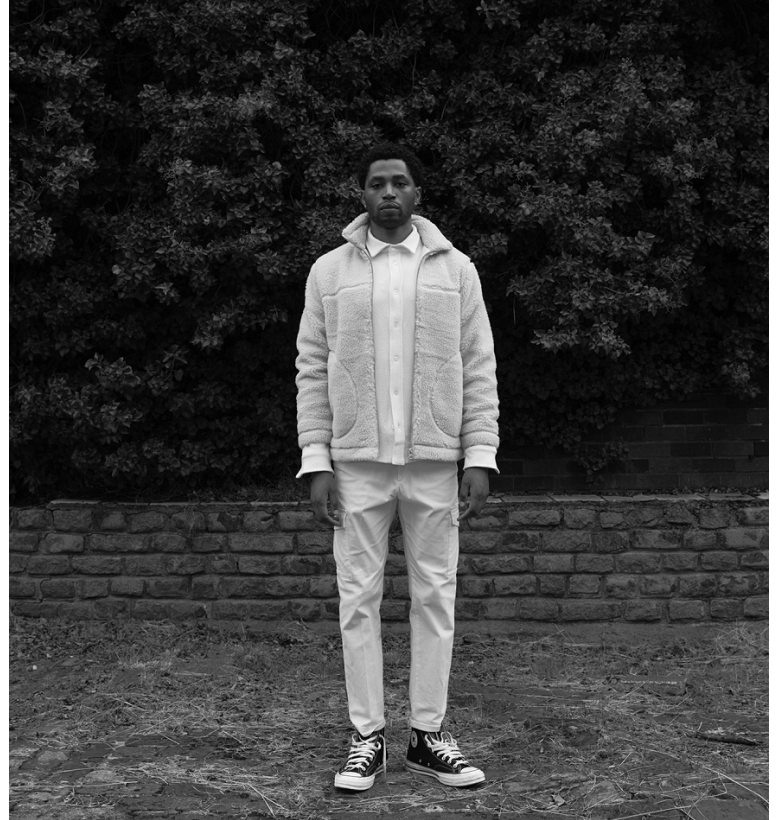

BOSS MODELS

JOHANNESBURG

KHOSI NKOMO

Height: 191cm Chest: 100cm Waist: 81cm Suit: XL Shoe: 11 UK Hair: Black Eyes: Brown