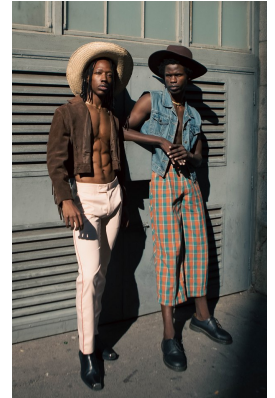

BOSS MODELS

JOHANNESBURG

KELETSO MVUBELO

Height: 185cm Chest: 99cm Waist: 82cm Suit: 44 R Shoe: 10 UK Hair: Black Eyes: Hazel

BOSS MODELS

JOHANNESBURG

KELETSO MVUBELO

Height: 185cm Chest: 99cm Waist: 82cm Suit: 44 R Shoe: 10 UK Hair: Black Eyes: Hazel

BOSS MODELS

JOHANNESBURG

KELETSO MVUBELO

Height: 185cm Chest: 99cm Waist: 82cm Suit: 44 R Shoe: 10 UK Hair: Black Eyes: Hazel