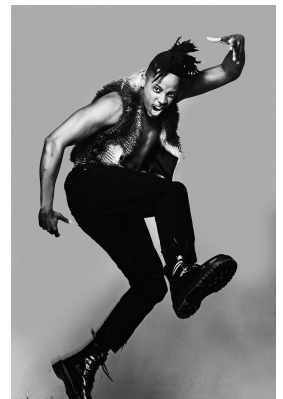

BOSS MODELS

JOHANNESBURG

LESEDI NAPE

Height: 184cm Chest: 94cm Waist: 84cm Suit: 38 L Shoe: 9 UK Hair: Black Eyes: Brown

BOSS MODELS

JOHANNESBURG

LESEDI NAPE

Height: 184cm Chest: 94cm Waist: 84cm Suit: 38 L Shoe: 9 UK Hair: Black Eyes: Brown