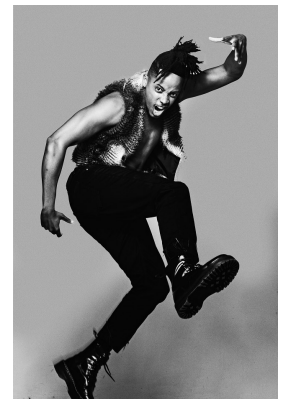

BOSS MODELS

JOHANNESBURG

LESEDI NAPE

Height: 184cm Chest: 94cm Waist: 84cm Suit: 38 L Shoe: 9 UK Hair: Black Eyes: Brown

BOSS MODELS

JOHANNESBURG

LESEDI NAPE

Height: 184cm Chest: 94cm Waist: 84cm Suit: 38 L Shoe: 9 UK Hair: Black Eyes: Brown