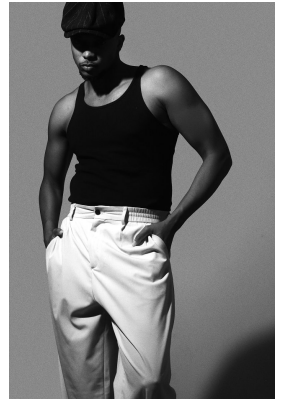

BOSS MODELS

JOHANNESBURG

LESEDI NAPE

Height: 184cm Chest: 94cm Waist: 84cm Suit: 38 L Shoe: 9 UK Hair: Black Eyes: Brown

BOSS MODELS

JOHANNESBURG

LESEDI NAPE

Height: 184cm Chest: 94cm Waist: 84cm Suit: 38 L Shoe: 9 UK Hair: Black Eyes: Brown