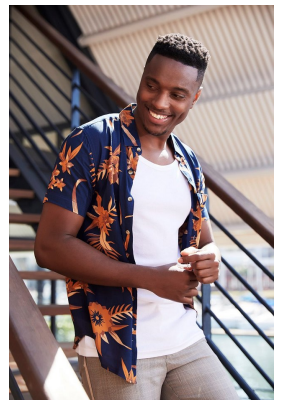

BOSS MODELS

JOHANNESBURG

SIMBA MWENYE

Height: 185cm Chest: 99cm Waist: 94cm Suit: 40.5 R Shoe: 9 UK Hair: Black Eyes: Brown

BOSS MODELS

JOHANNESBURG

SIMBA MWENYE

Height: 185cm Chest: 99cm Waist: 94cm Suit: 40.5 R Shoe: 9 UK Hair: Black Eyes: Brown