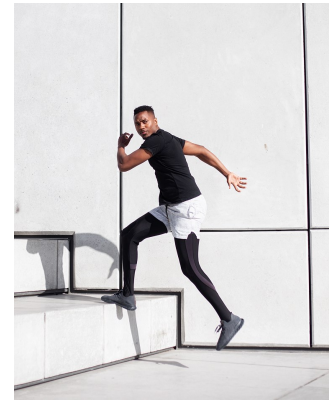

BOSS MODELS

JOHANNESBURG

SIMBA MWENYE

Height: 185cm Chest: 98cm Waist: 86cm Suit: 40.5 R Shoe: 9 UK Hair: Black Eyes: Brown

BOSS MODELS

JOHANNESBURG

SIMBA MWENYE

Height: 185cm Chest: 98cm Waist: 86cm Suit: 40.5 R Shoe: 9 UK Hair: Black Eyes: Brown

BOSS MODELS

JOHANNESBURG

SIMBA MWENYE

Height: 185cm Chest: 98cm Waist: 86cm Suit: 40.5 R Shoe: 9 UK Hair: Black Eyes: Brown