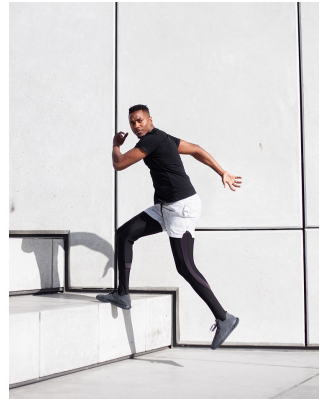

BOSS MODELS

JOHANNESBURG

SIMBA MWENYE

Height: 185cm Chest: 99cm Waist: 94cm Suit: 40.5 R Shoe: 9 UK Hair: Black Eyes: Brown

BOSS MODELS

JOHANNESBURG

SIMBA MWENYE

Height: 185cm Chest: 99cm Waist: 94cm Suit: 40.5 R Shoe: 9 UK Hair: Black Eyes: Brown