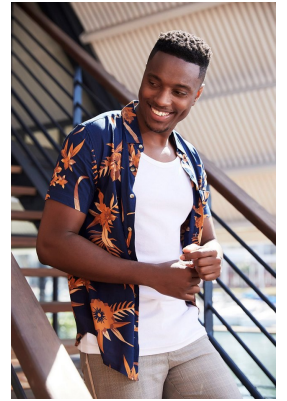

BOSS MODELS

JOHANNESBURG

SIMBA MWENYE

Height: 185cm Chest: 98cm Waist: 86cm Suit: 40.5 R Shoe: 9 UK Hair: Black Eyes: Brown

BOSS MODELS

JOHANNESBURG

SIMBA MWENYE

Height: 185cm Chest: 98cm Waist: 86cm Suit: 40.5 R Shoe: 9 UK Hair: Black Eyes: Brown

BOSS MODELS

JOHANNESBURG

SIMBA MWENYE

Height: 185cm Chest: 98cm Waist: 86cm Suit: 40.5 R Shoe: 9 UK Hair: Black Eyes: Brown