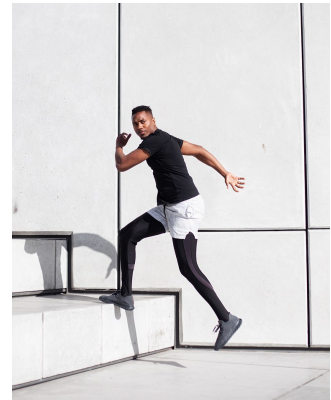

BOSS MODELS

JOHANNESBURG

SIMBA MWENYE

Height: 185cm Chest: 98cm Waist: 86cm Suit: 40.5 R Shoe: 9 UK Hair: Black Eyes: Brown

BOSS MODELS

JOHANNESBURG

SIMBA MWENYE

Height: 185cm Chest: 98cm Waist: 86cm Suit: 40.5 R Shoe: 9 UK Hair: Black Eyes: Brown

BOSS MODELS

JOHANNESBURG

SIMBA MWENYE

Height: 185cm Chest: 98cm Waist: 86cm Suit: 40.5 R Shoe: 9 UK Hair: Black Eyes: Brown