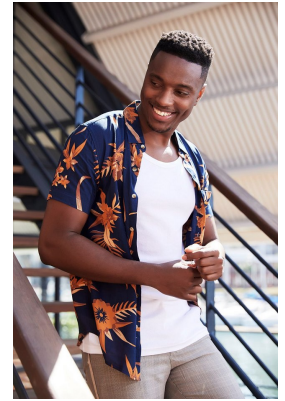

BOSS MODELS

JOHANNESBURG

SIMBA MWENYE

Height: 185cm Chest: 98cm Waist: 86cm Suit: 40.5 R Shoe: 9 UK Hair: Black Eyes: Brown

BOSS MODELS

JOHANNESBURG

SIMBA MWENYE

Height: 185cm Chest: 98cm Waist: 86cm Suit: 40.5 R Shoe: 9 UK Hair: Black Eyes: Brown

BOSS MODELS

JOHANNESBURG

SIMBA MWENYE

Height: 185cm Chest: 98cm Waist: 86cm Suit: 40.5 R Shoe: 9 UK Hair: Black Eyes: Brown