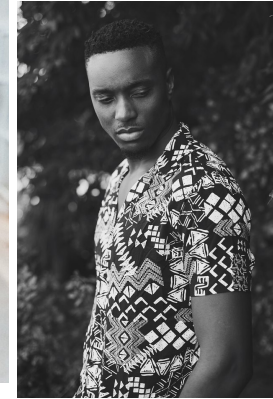

BOSS MODELS

JOHANNESBURG

SIMBA MWENYE

Height: 185cm Chest: 98cm Waist: 86cm Suit: 40.5 R Shoe: 9 UK Hair: Black Eyes: Brown

BOSS MODELS

JOHANNESBURG

SIMBA MWENYE

Height: 185cm Chest: 98cm Waist: 86cm Suit: 40.5 R Shoe: 9 UK Hair: Black Eyes: Brown

BOSS MODELS

JOHANNESBURG

SIMBA MWENYE

Height: 185cm Chest: 98cm Waist: 86cm Suit: 40.5 R Shoe: 9 UK Hair: Black Eyes: Brown