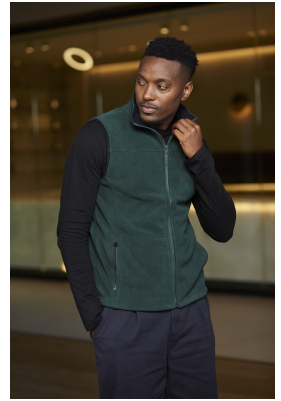

BOSS MODELS

JOHANNESBURG

SIMBA MWENYE

Height: 185cm Chest: 98cm Waist: 86cm Suit: 40.5 R Shoe: 9 UK Hair: Black Eyes: Brown

BOSS MODELS

JOHANNESBURG

SIMBA MWENYE

Height: 185cm Chest: 98cm Waist: 86cm Suit: 40.5 R Shoe: 9 UK Hair: Black Eyes: Brown

BOSS MODELS

JOHANNESBURG

SIMBA MWENYE

Height: 185cm Chest: 98cm Waist: 86cm Suit: 40.5 R Shoe: 9 UK Hair: Black Eyes: Brown