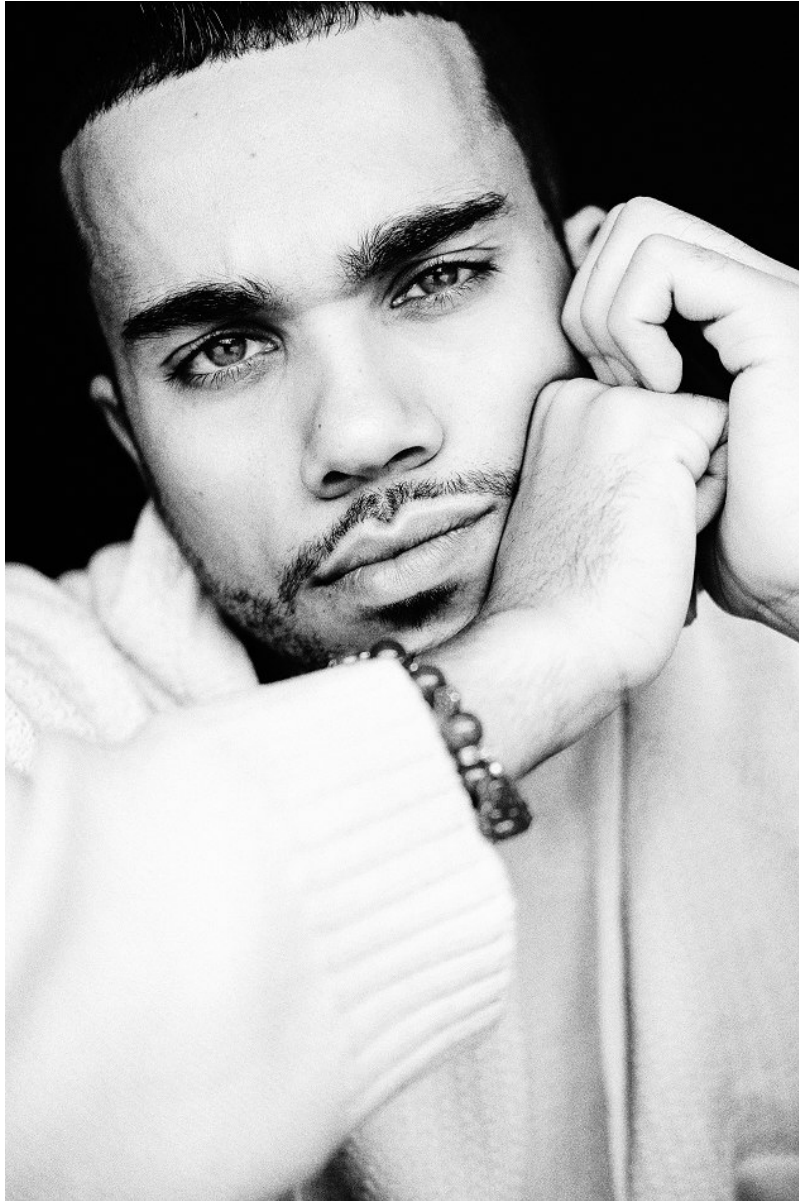

BOSS MODELS

JOHANNESBURG

LIAM RILEY

Height: 181cm Chest: 92cm Waist: 88cm Shoe: 9 UK Hair: Black Eyes: Hazel

BOSS MODELS

JOHANNESBURG

LIAM RILEY

Height: 181cm Chest: 92cm Waist: 88cm Shoe: 9 UK Hair: Black Eyes: Hazel