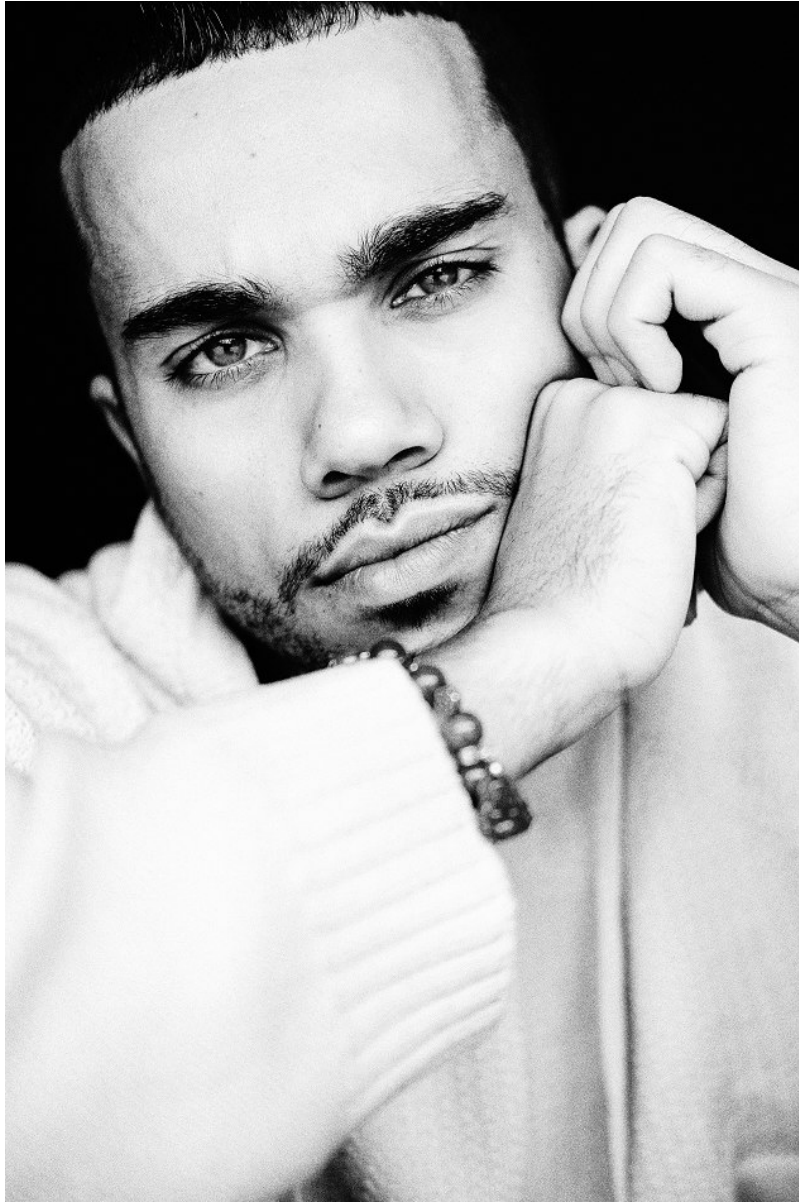

BOSS MODELS

JOHANNESBURG

LIAM RILEY

Height: 181cm Chest: 92cm Waist: 88cm Shoe: 9 UK Hair: Black Eyes: Hazel

BOSS MODELS

JOHANNESBURG

LIAM RILEY

Height: 181cm Chest: 92cm Waist: 88cm Shoe: 9 UK Hair: Black Eyes: Hazel