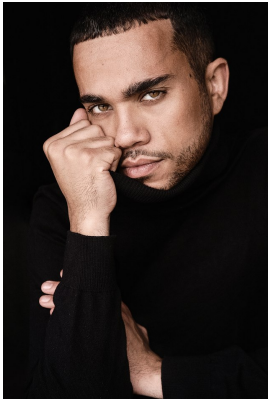

# BOSS MODELS

JOHANNESBURG

LIAM RILEY

Height: 181cm Chest: 92cm Waist: 88cm Shoe: 9 UK Hair: Black Eyes: Hazel

# BOSS MODELS

JOHANNESBURG

## LIAM RILEY

Height: 181cm Chest: 92cm Waist: 88cm Shoe: 9 UK Hair: Black Eyes: Hazel