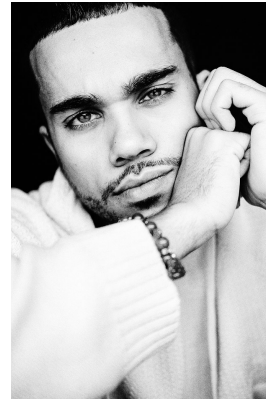

# BOSS MODELS

JOHANNESBURG

LIAM RILEY

Height: 181cm Chest: 92cm Waist: 88cm Shoe: 9 UK Hair: Black Eyes: Hazel

# BOSS MODELS

JOHANNESBURG

## LIAM RILEY

Height: 181cm Chest: 92cm Waist: 88cm Shoe: 9 UK Hair: Black Eyes: Hazel