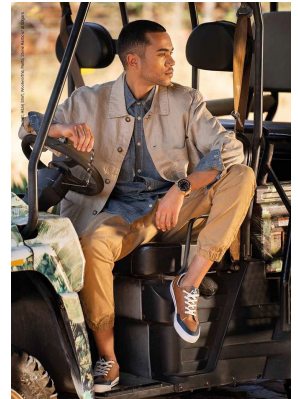

BOSS MODELS

JOHANNESBURG

LIAM RILEY

Height: 181cm Chest: 92cm Waist: 88cm Shoe: 9 UK Hair: Black Eyes: Hazel

BOSS MODELS

JOHANNESBURG

LIAM RILEY

Height: 181cm Chest: 92cm Waist: 88cm Shoe: 9 UK Hair: Black Eyes: Hazel