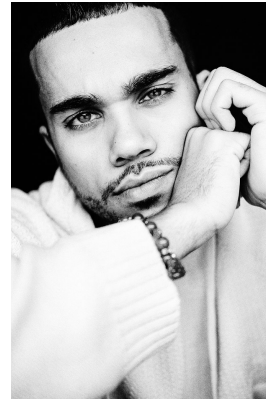

BOSS MODELS

JOHANNESBURG

LIAM RILEY

Height: 181cm Chest: 92cm Waist: 88cm Shoe: 9 UK Hair: Black Eyes: Hazel

BOSS MODELS

JOHANNESBURG

LIAM RILEY

Height: 181cm Chest: 92cm Waist: 88cm Shoe: 9 UK Hair: Black Eyes: Hazel