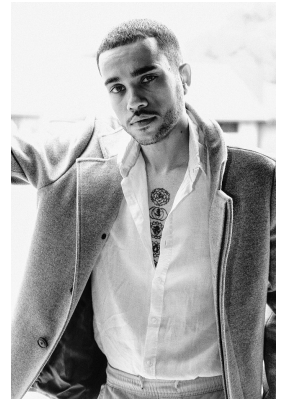

# BOSS MODELS

JOHANNESBURG

LIAM RILEY

Height: 181cm Chest: 92cm Waist: 88cm Shoe: 9 UK Hair: Black Eyes: Hazel

# BOSS MODELS

JOHANNESBURG

## LIAM RILEY

Height: 181cm Chest: 92cm Waist: 88cm Shoe: 9 UK Hair: Black Eyes: Hazel