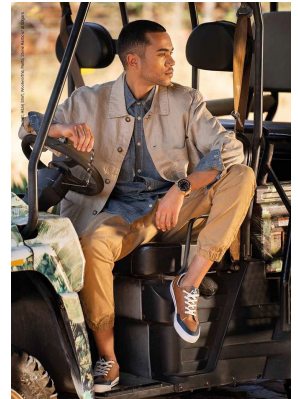

# BOSS MODELS

JOHANNESBURG

LIAM RILEY

Height: 181cm Chest: 92cm Waist: 88cm Shoe: 9 UK Hair: Black Eyes: Hazel

# BOSS MODELS

JOHANNESBURG