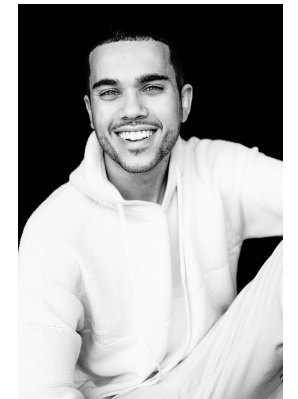

BOSS MODELS

JOHANNESBURG

LIAM RILEY

Height: 181cm Chest: 92cm Waist: 88cm Shoe: 9 UK Hair: Black Eyes: Hazel

BOSS MODELS

JOHANNESBURG

LIAM RILEY

Height: 181cm Chest: 92cm Waist: 88cm Shoe: 9 UK Hair: Black Eyes: Hazel