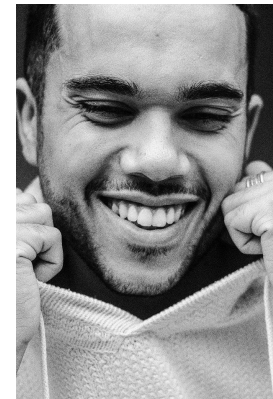

BOSS MODELS

JOHANNESBURG

LIAM RILEY

Height: 181cm Chest: 92cm Waist: 88cm Shoe: 9 UK Hair: Black Eyes: Hazel

BOSS MODELS

JOHANNESBURG

LIAM RILEY

Height: 181cm Chest: 92cm Waist: 88cm Shoe: 9 UK Hair: Black Eyes: Hazel