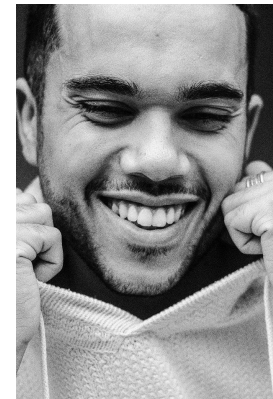

# BOSS MODELS

JOHANNESBURG

LIAM RILEY

Height: 181cm Chest: 92cm Waist: 88cm Shoe: 9 UK Hair: Black Eyes: Hazel

# BOSS MODELS

JOHANNESBURG

## LIAM RILEY

Height: 181cm Chest: 92cm Waist: 88cm Shoe: 9 UK Hair: Black Eyes: Hazel