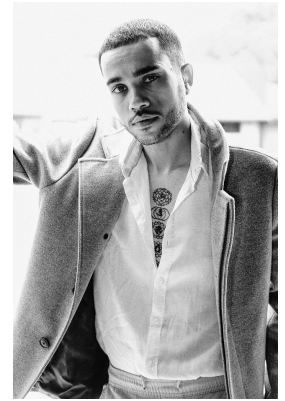

BOSS MODELS

JOHANNESBURG

LIAM RILEY

Height: 181cm Chest: 92cm Waist: 88cm Shoe: 9 UK Hair: Black Eyes: Hazel

BOSS MODELS

JOHANNESBURG

LIAM RILEY

Height: 181cm Chest: 92cm Waist: 88cm Shoe: 9 UK Hair: Black Eyes: Hazel