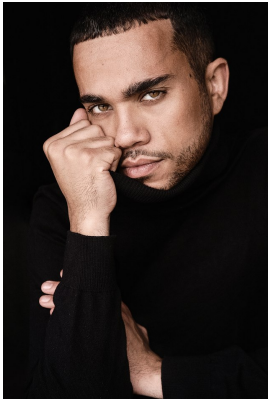

BOSS MODELS

JOHANNESBURG

LIAM RILEY

Height: 181cm Chest: 92cm Waist: 88cm Shoe: 9 UK Hair: Black Eyes: Hazel

BOSS MODELS

JOHANNESBURG

LIAM RILEY

Height: 181cm Chest: 92cm Waist: 88cm Shoe: 9 UK Hair: Black Eyes: Hazel