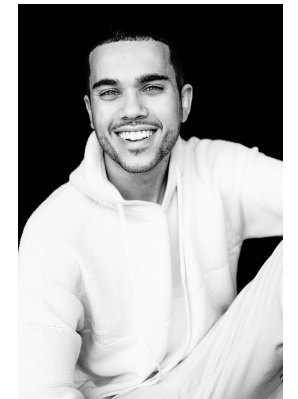

# BOSS MODELS

JOHANNESBURG

LIAM RILEY

Height: 181cm Chest: 92cm Waist: 88cm Shoe: 9 UK Hair: Black Eyes: Hazel

# BOSS MODELS

JOHANNESBURG

## LIAM RILEY

Height: 181cm Chest: 92cm Waist: 88cm Shoe: 9 UK Hair: Black Eyes: Hazel