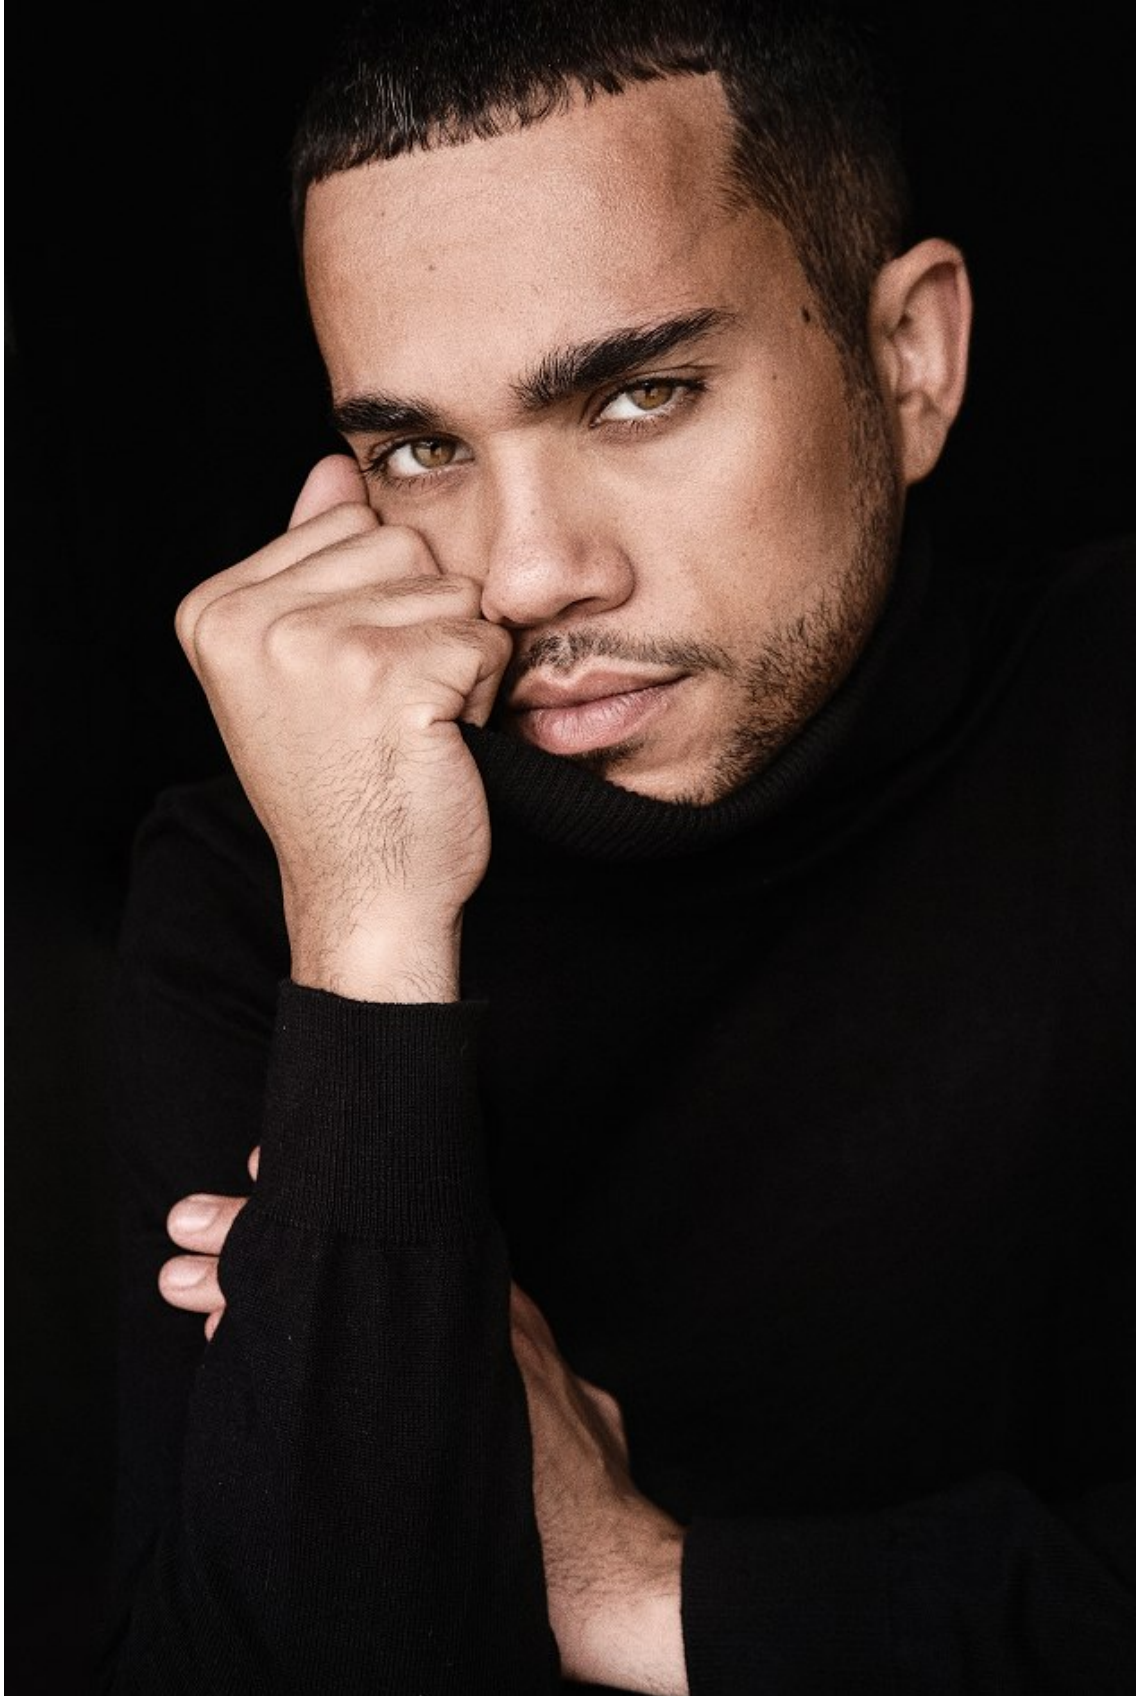

BOSS MODELS

JOHANNESBURG

LIAM RILEY

Height: 181cm Chest: 92cm Waist: 88cm Shoe: 9 UK Hair: Black Eyes: Hazel

BOSS MODELS

JOHANNESBURG

LIAM RILEY

Height: 181cm Chest: 92cm Waist: 88cm Shoe: 9 UK Hair: Black Eyes: Hazel

BOSS MODELS

JOHANNESBURG

LIAM RILEY

Height: 181cm Chest: 92cm Waist: 88cm Shoe: 9 UK Hair: Black Eyes: Hazel

BOSS MODELS

JOHANNESBURG

Knit, J-Exchange at Edgars.

LIAM RILEY