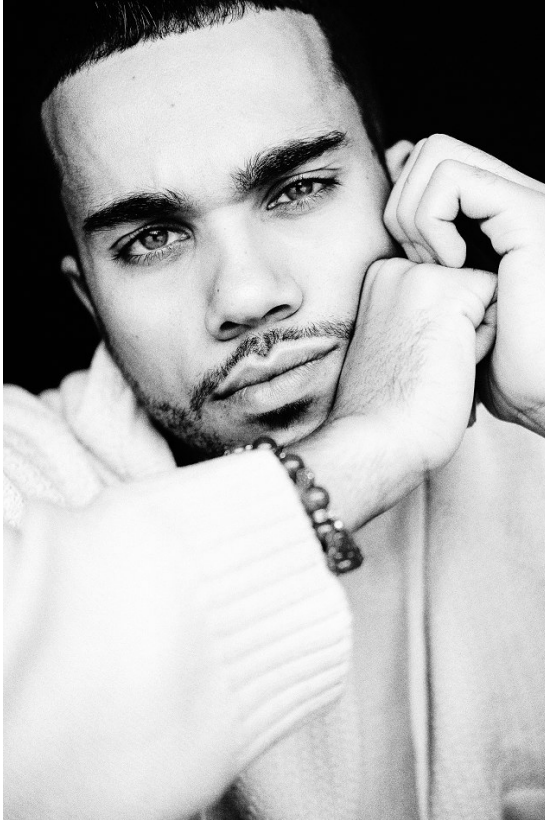

BOSS MODELS

JOHANNESBURG

LIAM RILEY

Height: 181cm Chest: 92cm Waist: 88cm Shoe: 9 UK Hair: Black Eyes: Hazel

BOSS MODELS

JOHANNESBURG

LIAM RILEY

Height: 181cm Chest: 92cm Waist: 88cm Shoe: 9 UK Hair: Black Eyes: Hazel

BOSS MODELS

JOHANNESBURG

LIAM RILEY

Height: 181cm Chest: 92cm Waist: 88cm Shoe: 9 UK Hair: Black Eyes: Hazel