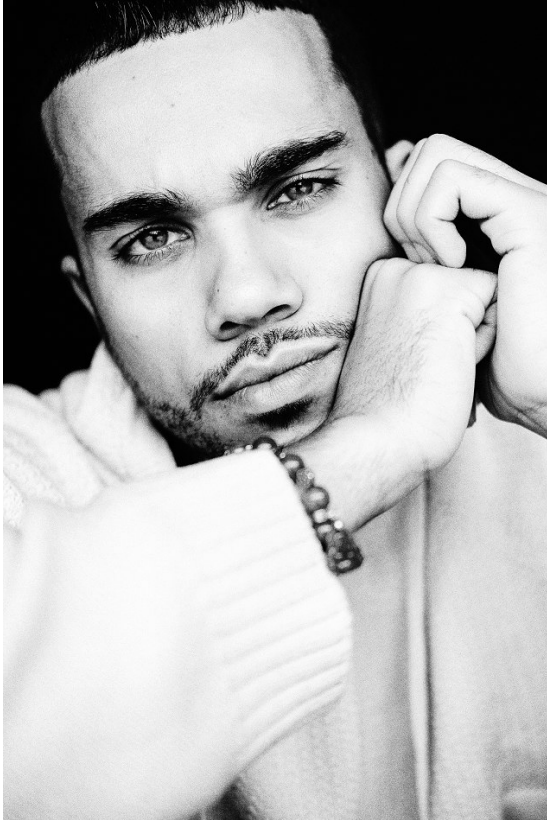

# BOSS MODELS

JOHANNESBURG

LIAM RILEY

Height: 181cm Chest: 92cm Waist: 88cm Shoe: 9 UK Hair: Black Eyes: Hazel