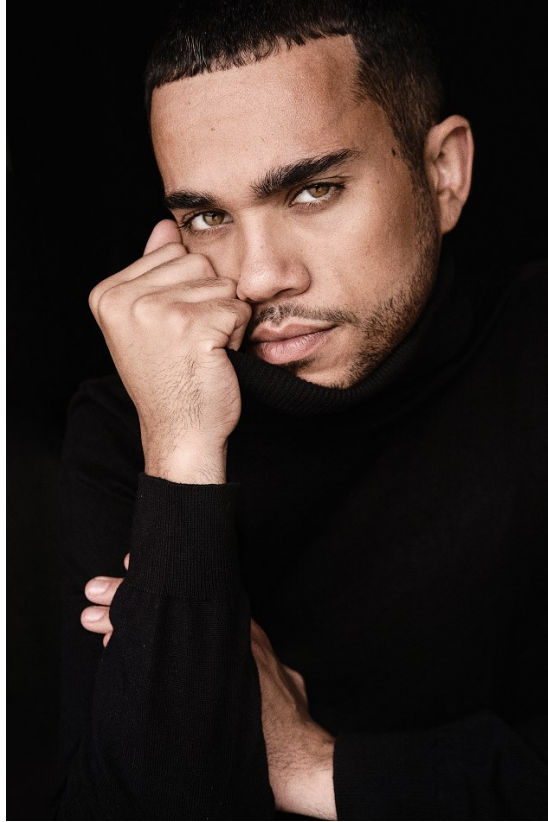

# BOSS MODELS

JOHANNESBURG

LIAM RILEY

Height: 181cm Chest: 92cm Waist: 88cm Shoe: 9 UK Hair: Black Eyes: Hazel