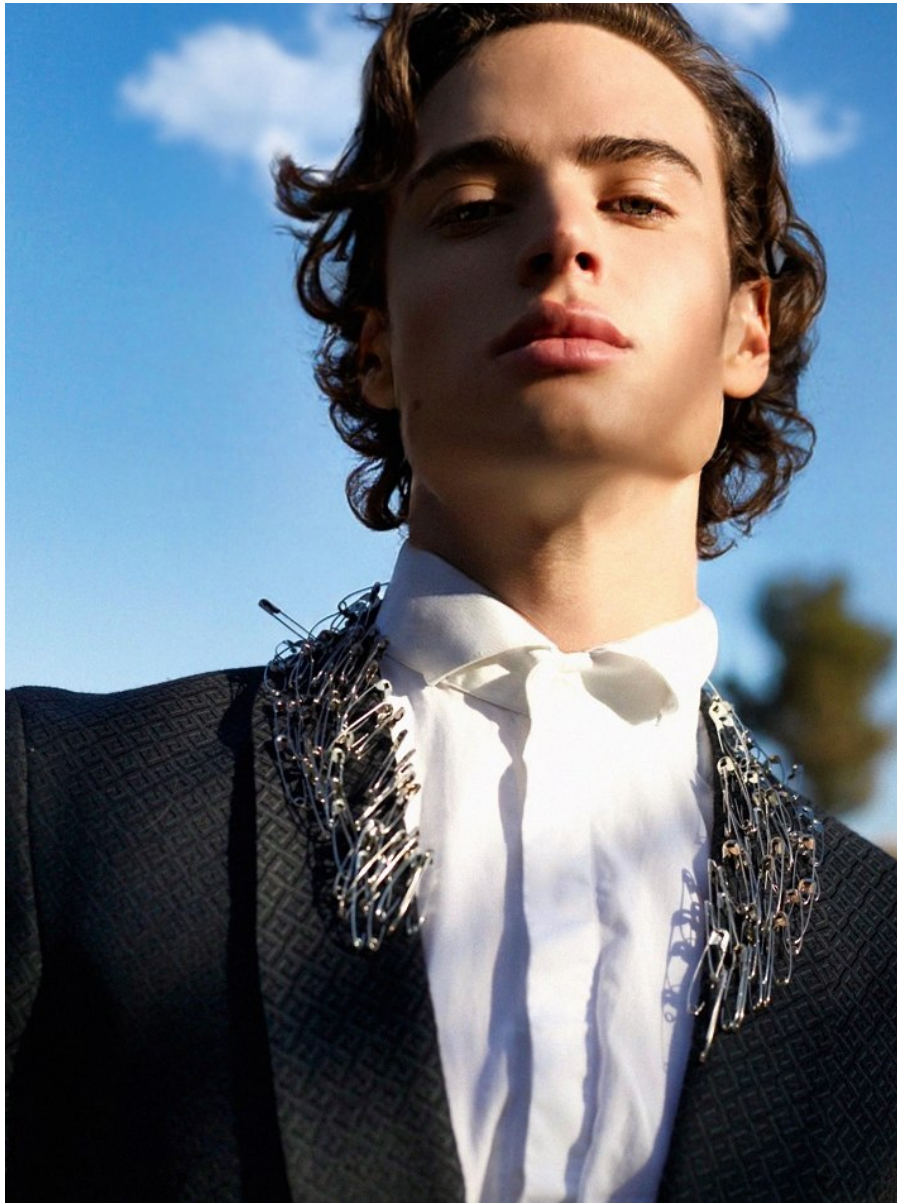

BOSS MODELS

JOHANNESBURG

KYLE VAN ASWEGEN

Height: 186cm Chest: 96cm Waist: 79cm Suit: 38.5 L Shoe: 9 UK Hair: Brown Eyes: Blue