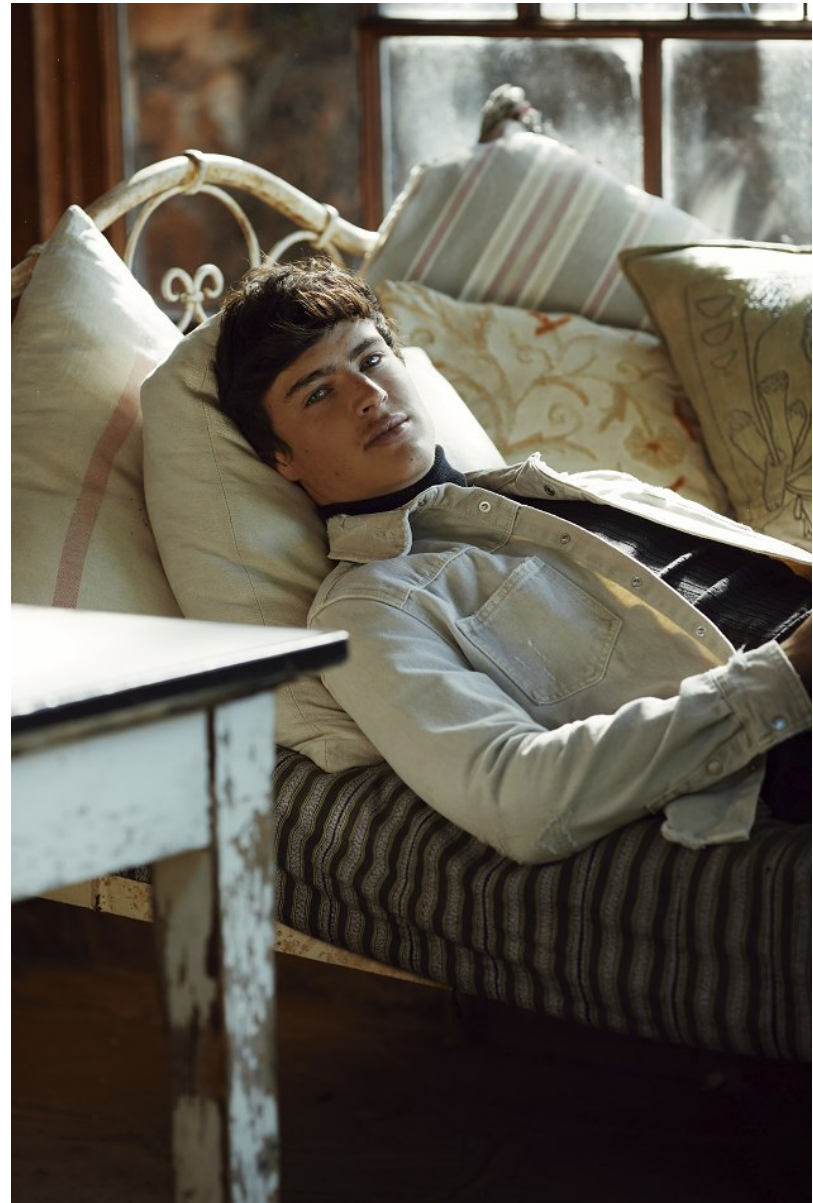

BOSS MODELS

JOHANNESBURG

KYLE VAN ASWEGEN

Height: 186cm Chest: 96cm Waist: 79cm Suit: 38.5 L Shoe: 9 UK Hair: Brown Eyes: Blue