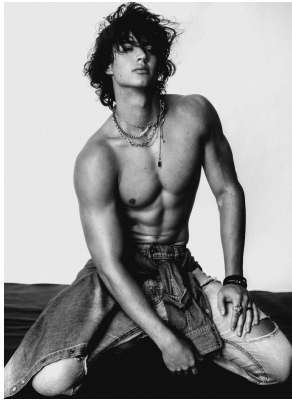

BOSS MODELS

JOHANNESBURG

KYLE VAN ASWEGEN

Height: 186cm Chest: 96cm Waist: 79cm Suit: 38.5 L Shoe: 9 UK Hair: Brown Eyes: Blue

BOSS MODELS

JOHANNESBURG

KYLE VAN ASWEGEN

Height: 186cm Chest: 96cm Waist: 79cm Suit: 38.5 L Shoe: 9 UK Hair: Brown Eyes: Blue

BOSS MODELS

JOHANNESBURG

KYLE VAN ASWEGEN

Height: 186cm Chest: 96cm Waist: 79cm Suit: 38.5 L Shoe: 9 UK Hair: Brown Eyes: Blue