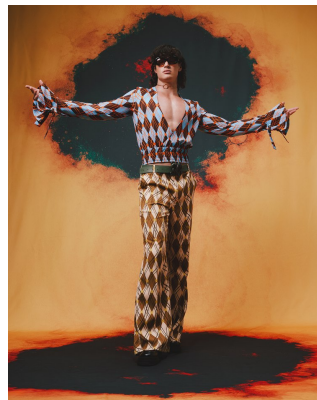

BOSS MODELS

JOHANNESBURG

KYLE VAN ASWEGEN

Height: 186cm Chest: 96cm Waist: 79cm Suit: 38.5 L Shoe: 9 UK Hair: Brown Eyes: Blue

BOSS MODELS

JOHANNESBURG

KYLE VAN ASWEGEN

Height: 186cm Chest: 96cm Waist: 79cm Suit: 38.5 L Shoe: 9 UK Hair: Brown Eyes: Blue

BOSS MODELS

JOHANNESBURG

KYLE VAN ASWEGEN

Height: 186cm Chest: 96cm Waist: 79cm Suit: 38.5 L Shoe: 9 UK Hair: Brown Eyes: Blue