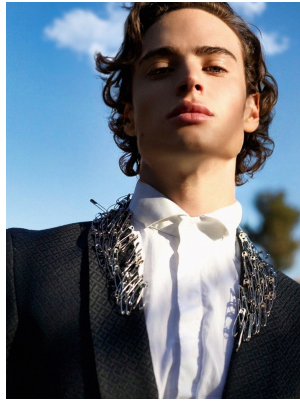

BOSS MODELS

JOHANNESBURG

KYLE VAN ASWEGEN

Height: 186cm Chest: 96cm Waist: 79cm Suit: 38.5 L Shoe: 9 UK Hair: Brown Eyes: Blue

BOSS MODELS

JOHANNESBURG

KYLE VAN ASWEGEN

Height: 186cm Chest: 96cm Waist: 79cm Suit: 38.5 L Shoe: 9 UK Hair: Brown Eyes: Blue

BOSS MODELS

JOHANNESBURG

KYLE VAN ASWEGEN

Height: 186cm Chest: 96cm Waist: 79cm Suit: 38.5 L Shoe: 9 UK Hair: Brown Eyes: Blue