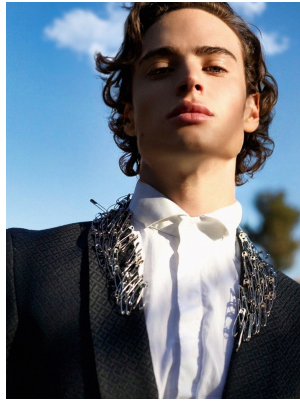

BOSS MODELS

JOHANNESBURG

KYLE VAN ASWEGEN

Height: 186cm Chest: 96cm Waist: 79cm Suit: 38.5 L Shoe: 9 UK Hair: Brown Eyes: Blue