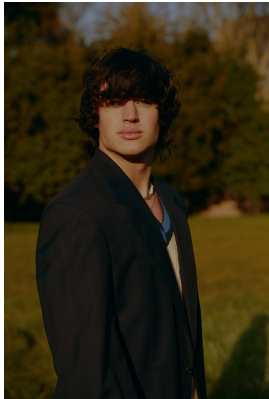

BOSS MODELS

JOHANNESBURG

KYLE VAN ASWEGEN

Height: 186cm Chest: 96cm Waist: 79cm Suit: 38.5 L Shoe: 9 UK Hair: Brown Eyes: Blue

BOSS MODELS

JOHANNESBURG

KYLE VAN ASWEGEN

Height: 186cm Chest: 96cm Waist: 79cm Suit: 38.5 L Shoe: 9 UK Hair: Brown Eyes: Blue

BOSS MODELS

JOHANNESBURG

KYLE VAN ASWEGEN

Height: 186cm Chest: 96cm Waist: 79cm Suit: 38.5 L Shoe: 9 UK Hair: Brown Eyes: Blue