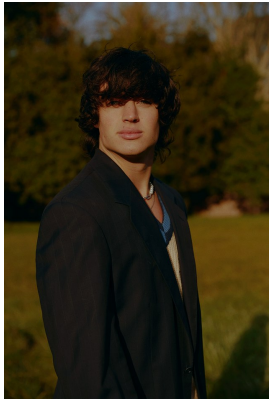

# BOSS MODELS

JOHANNESBURG

## KYLE VAN ASWEGEN

Height: 186cm Chest: 96cm Waist: 79cm Suit: 38.5 L Shoe: 9 UK Hair: Brown Eyes: Blue