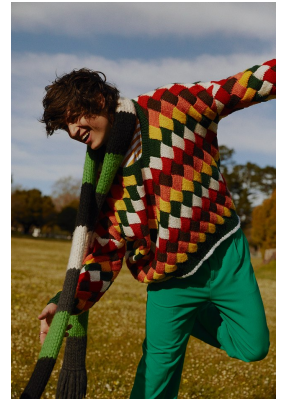

BOSS MODELS

JOHANNESBURG

KYLE VAN ASWEGEN

Height: 186cm Chest: 96cm Waist: 79cm Suit: 38.5 L Shoe: 9 UK Hair: Brown Eyes: Blue

BOSS MODELS

JOHANNESBURG

KYLE VAN ASWEGEN

Height: 186cm Chest: 96cm Waist: 79cm Suit: 38.5 L Shoe: 9 UK Hair: Brown Eyes: Blue

BOSS MODELS

JOHANNESBURG

KYLE VAN ASWEGEN

Height: 186cm Chest: 96cm Waist: 79cm Suit: 38.5 L Shoe: 9 UK Hair: Brown Eyes: Blue