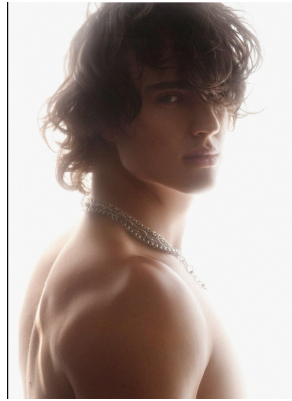

BOSS MODELS

JOHANNESBURG

KYLE VAN ASWEGEN

Height: 186cm Chest: 96cm Waist: 79cm Suit: 38.5 L Shoe: 9 UK Hair: Brown Eyes: Blue

BOSS MODELS

JOHANNESBURG

KYLE VAN ASWEGEN

Height: 186cm Chest: 96cm Waist: 79cm Suit: 38.5 L Shoe: 9 UK Hair: Brown Eyes: Blue

BOSS MODELS

JOHANNESBURG

KYLE VAN ASWEGEN

Height: 186cm Chest: 96cm Waist: 79cm Suit: 38.5 L Shoe: 9 UK Hair: Brown Eyes: Blue