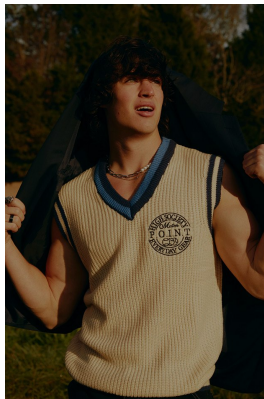

BOSS MODELS

JOHANNESBURG

KYLE VAN ASWEGEN

Height: 186cm Chest: 96cm Waist: 79cm Suit: 38.5 L Shoe: 9 UK Hair: Brown Eyes: Blue