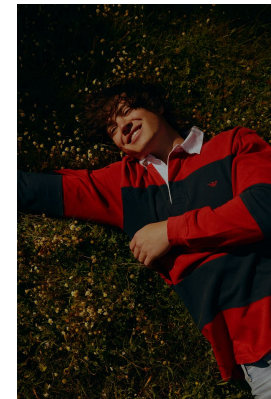

BOSS MODELS

JOHANNESBURG

KYLE VAN ASWEGEN

Height: 186cm Chest: 96cm Waist: 79cm Suit: 38.5 L Shoe: 9 UK Hair: Brown Eyes: Blue

BOSS MODELS

JOHANNESBURG

KYLE VAN ASWEGEN

Height: 186cm Chest: 96cm Waist: 79cm Suit: 38.5 L Shoe: 9 UK Hair: Brown Eyes: Blue

BOSS MODELS

JOHANNESBURG

KYLE VAN ASWEGEN

Height: 186cm Chest: 96cm Waist: 79cm Suit: 38.5 L Shoe: 9 UK Hair: Brown Eyes: Blue