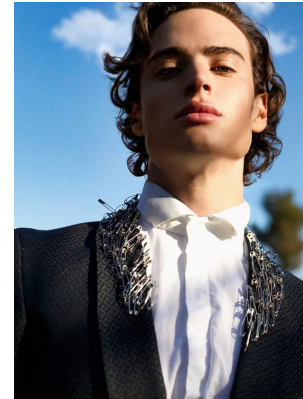

BOSS MODELS

JOHANNESBURG

KYLE VAN ASWEGEN

Height: 186cm Chest: 96cm Waist: 79cm Suit: 38.5 L Shoe: 9 UK Hair: Brown Eyes: Blue

BOSS MODELS

JOHANNESBURG

KYLE VAN ASWEGEN

Height: 186cm Chest: 96cm Waist: 79cm Suit: 38.5 L Shoe: 9 UK Hair: Brown Eyes: Blue

BOSS MODELS

JOHANNESBURG

KYLE VAN ASWEGEN

Height: 186cm Chest: 96cm Waist: 79cm Suit: 38.5 L Shoe: 9 UK Hair: Brown Eyes: Blue