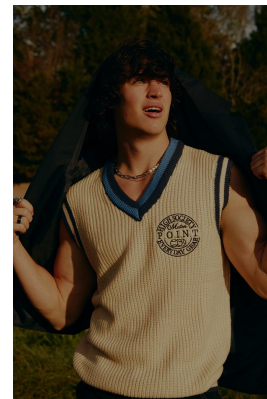

BOSS MODELS

JOHANNESBURG

KYLE VAN ASWEGEN

Height: 186cm Chest: 96cm Waist: 79cm Suit: 38.5 L Shoe: 9 UK Hair: Brown Eyes: Blue

BOSS MODELS

JOHANNESBURG

KYLE VAN ASWEGEN

Height: 186cm Chest: 96cm Waist: 79cm Suit: 38.5 L Shoe: 9 UK Hair: Brown Eyes: Blue

BOSS MODELS

JOHANNESBURG

KYLE VAN ASWEGEN

Height: 186cm Chest: 96cm Waist: 79cm Suit: 38.5 L Shoe: 9 UK Hair: Brown Eyes: Blue