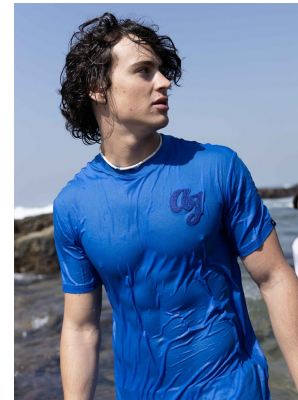

BOSS MODELS

JOHANNESBURG

KYLE VAN ASWEGEN

Height: 186cm Chest: 96cm Waist: 79cm Suit: 38.5 L Shoe: 9 UK Hair: Brown Eyes: Blue

BOSS MODELS

JOHANNESBURG

KYLE VAN ASWEGEN

Height: 186cm Chest: 96cm Waist: 79cm Suit: 38.5 L Shoe: 9 UK Hair: Brown Eyes: Blue

BOSS MODELS

JOHANNESBURG

KYLE VAN ASWEGEN

Height: 186cm Chest: 96cm Waist: 79cm Suit: 38.5 L Shoe: 9 UK Hair: Brown Eyes: Blue