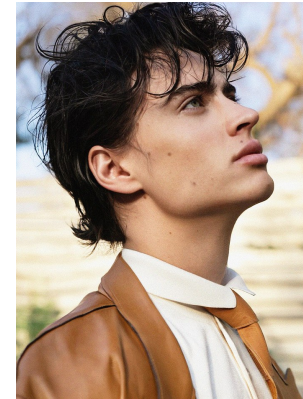

BOSS MODELS

JOHANNESBURG

KYLE VAN ASWEGEN

Height: 186cm Chest: 96cm Waist: 79cm Suit: 38.5 L Shoe: 9 UK Hair: Brown Eyes: Blue

BOSS MODELS

JOHANNESBURG

KYLE VAN ASWEGEN

Height: 186cm Chest: 96cm Waist: 79cm Suit: 38.5 L Shoe: 9 UK Hair: Brown Eyes: Blue

BOSS MODELS

JOHANNESBURG

KYLE VAN ASWEGEN

Height: 186cm Chest: 96cm Waist: 79cm Suit: 38.5 L Shoe: 9 UK Hair: Brown Eyes: Blue