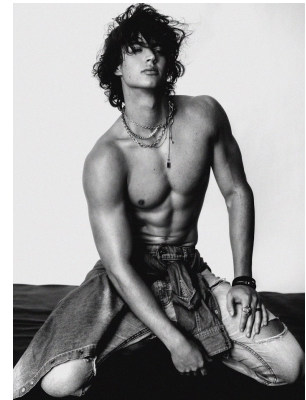

# BOSS MODELS

JOHANNESBURG

## KYLE VAN ASWEGEN

Height: 186cm Chest: 96cm Waist: 79cm Suit: 38.5 L Shoe: 9 UK Hair: Brown Eyes: Blue