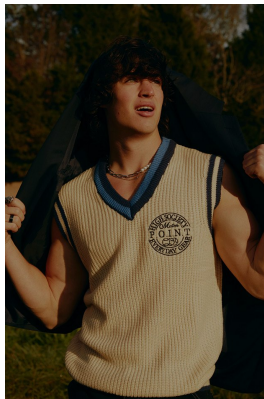

BOSS MODELS

JOHANNESBURG

KYLE VAN ASWEGEN

Height: 186cm Chest: 96cm Waist: 79cm Suit: 38.5 L Shoe: 9 UK Hair: Brown Eyes: Blue

BOSS MODELS

JOHANNESBURG

KYLE VAN ASWEGEN

Height: 186cm Chest: 96cm Waist: 79cm Suit: 38.5 L Shoe: 9 UK Hair: Brown Eyes: Blue

BOSS MODELS

JOHANNESBURG

KYLE VAN ASWEGEN

Height: 186cm Chest: 96cm Waist: 79cm Suit: 38.5 L Shoe: 9 UK Hair: Brown Eyes: Blue