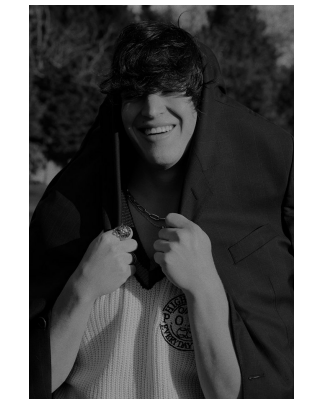

BOSS MODELS

JOHANNESBURG

KYLE VAN ASWEGEN

Height: 186cm Chest: 96cm Waist: 79cm Suit: 38.5 L Shoe: 9 UK Hair: Brown Eyes: Blue

BOSS MODELS

JOHANNESBURG

KYLE VAN ASWEGEN

Height: 186cm Chest: 96cm Waist: 79cm Suit: 38.5 L Shoe: 9 UK Hair: Brown Eyes: Blue

BOSS MODELS

JOHANNESBURG

KYLE VAN ASWEGEN

Height: 186cm Chest: 96cm Waist: 79cm Suit: 38.5 L Shoe: 9 UK Hair: Brown Eyes: Blue