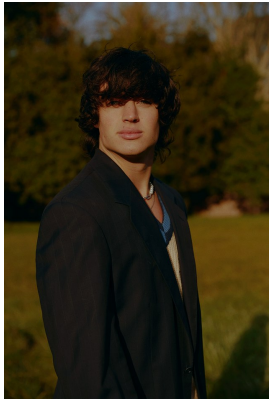

BOSS MODELS

JOHANNESBURG

KYLE VAN ASWEGEN

Height: 186cm Chest: 96cm Waist: 79cm Suit: 38.5 L Shoe: 9 UK Hair: Brown Eyes: Blue

BOSS MODELS

JOHANNESBURG

KYLE VAN ASWEGEN

Height: 186cm Chest: 96cm Waist: 79cm Suit: 38.5 L Shoe: 9 UK Hair: Brown Eyes: Blue

BOSS MODELS

JOHANNESBURG

KYLE VAN ASWEGEN

Height: 186cm Chest: 96cm Waist: 79cm Suit: 38.5 L Shoe: 9 UK Hair: Brown Eyes: Blue