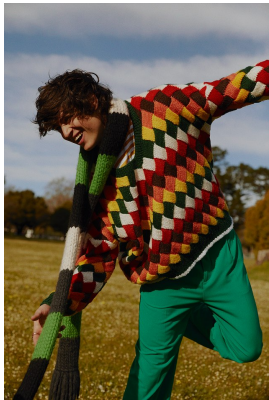

BOSS MODELS

JOHANNESBURG

KYLE VAN ASWEGEN

Height: 186cm Chest: 96cm Waist: 79cm Suit: 38.5 L Shoe: 9 UK Hair: Brown Eyes: Blue

BOSS MODELS

JOHANNESBURG

KYLE VAN ASWEGEN

Height: 186cm Chest: 96cm Waist: 79cm Suit: 38.5 L Shoe: 9 UK Hair: Brown Eyes: Blue

BOSS MODELS

JOHANNESBURG

KYLE VAN ASWEGEN

Height: 186cm Chest: 96cm Waist: 79cm Suit: 38.5 L Shoe: 9 UK Hair: Brown Eyes: Blue