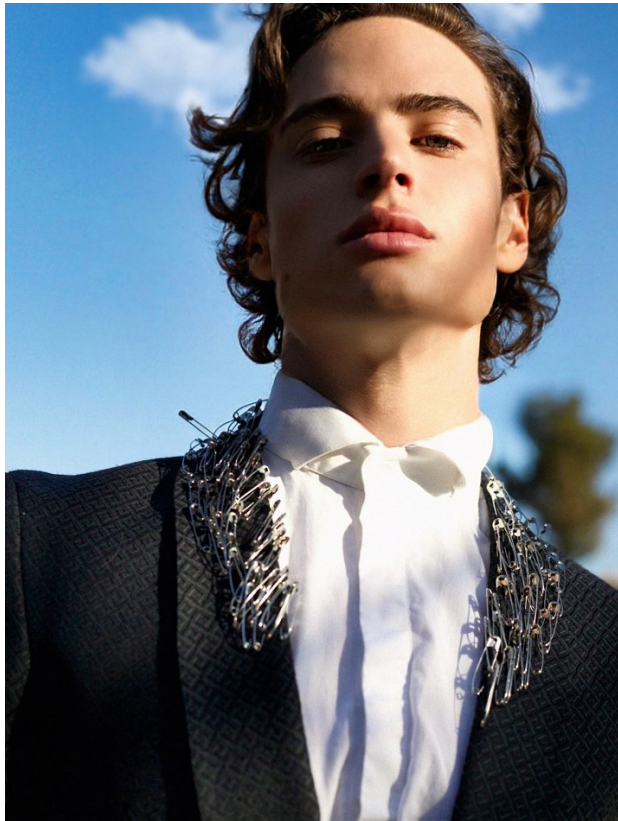

BOSS MODELS

JOHANNESBURG

KYLE VAN ASWEGEN

Height: 186cm Chest: 96cm Waist: 79cm Suit: 38.5 L Shoe: 9 UK Hair: Brown Eyes: Blue