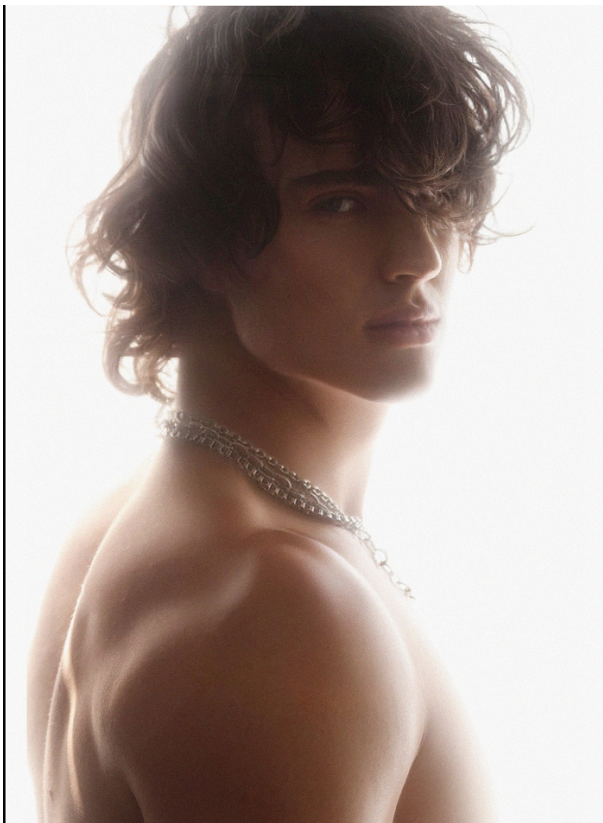

# BOSS MODELS

JOHANNESBURG

## KYLE VAN ASWEGEN

Height: 186cm Chest: 96cm Waist: 79cm Suit: 38.5 L Shoe: 9 UK Hair: Brown Eyes: Blue