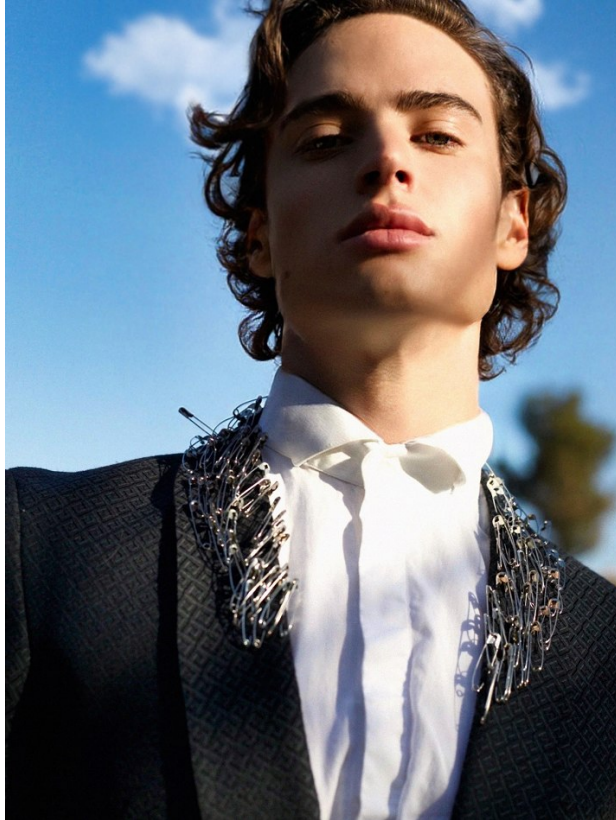

KYLE VAN ASWEGEN

BOSS MODELS

JOHANNESBURG

KYLE VAN ASWEGEN

Height: 186cm Chest: 96cm Waist: 79cm Suit: 38.5 L Shoe: 9 UK Hair: Brown Eyes: Blue