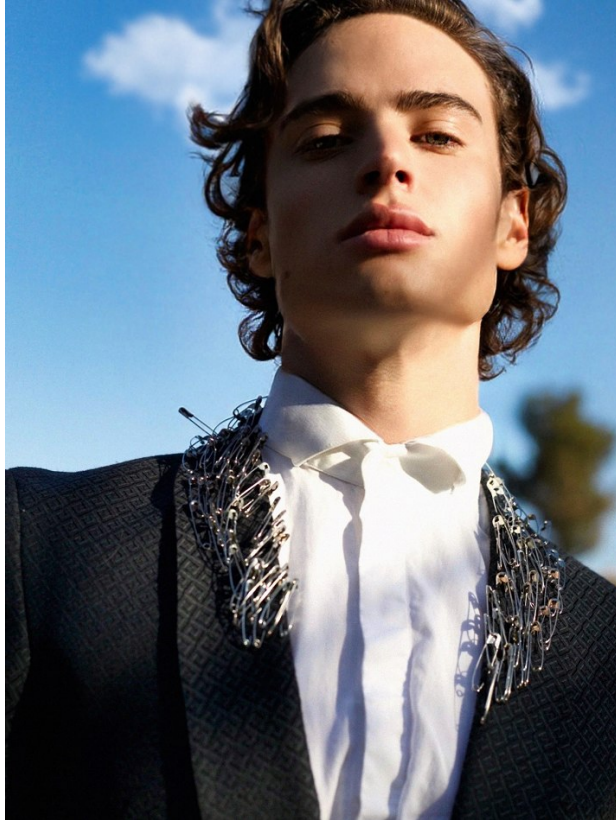

BOSS MODELS

JOHANNESBURG

KYLE VAN ASWEGEN

Height: 186cm Chest: 96cm Waist: 79cm Suit: 38.5 L Shoe: 9 UK Hair: Brown Eyes: Blue