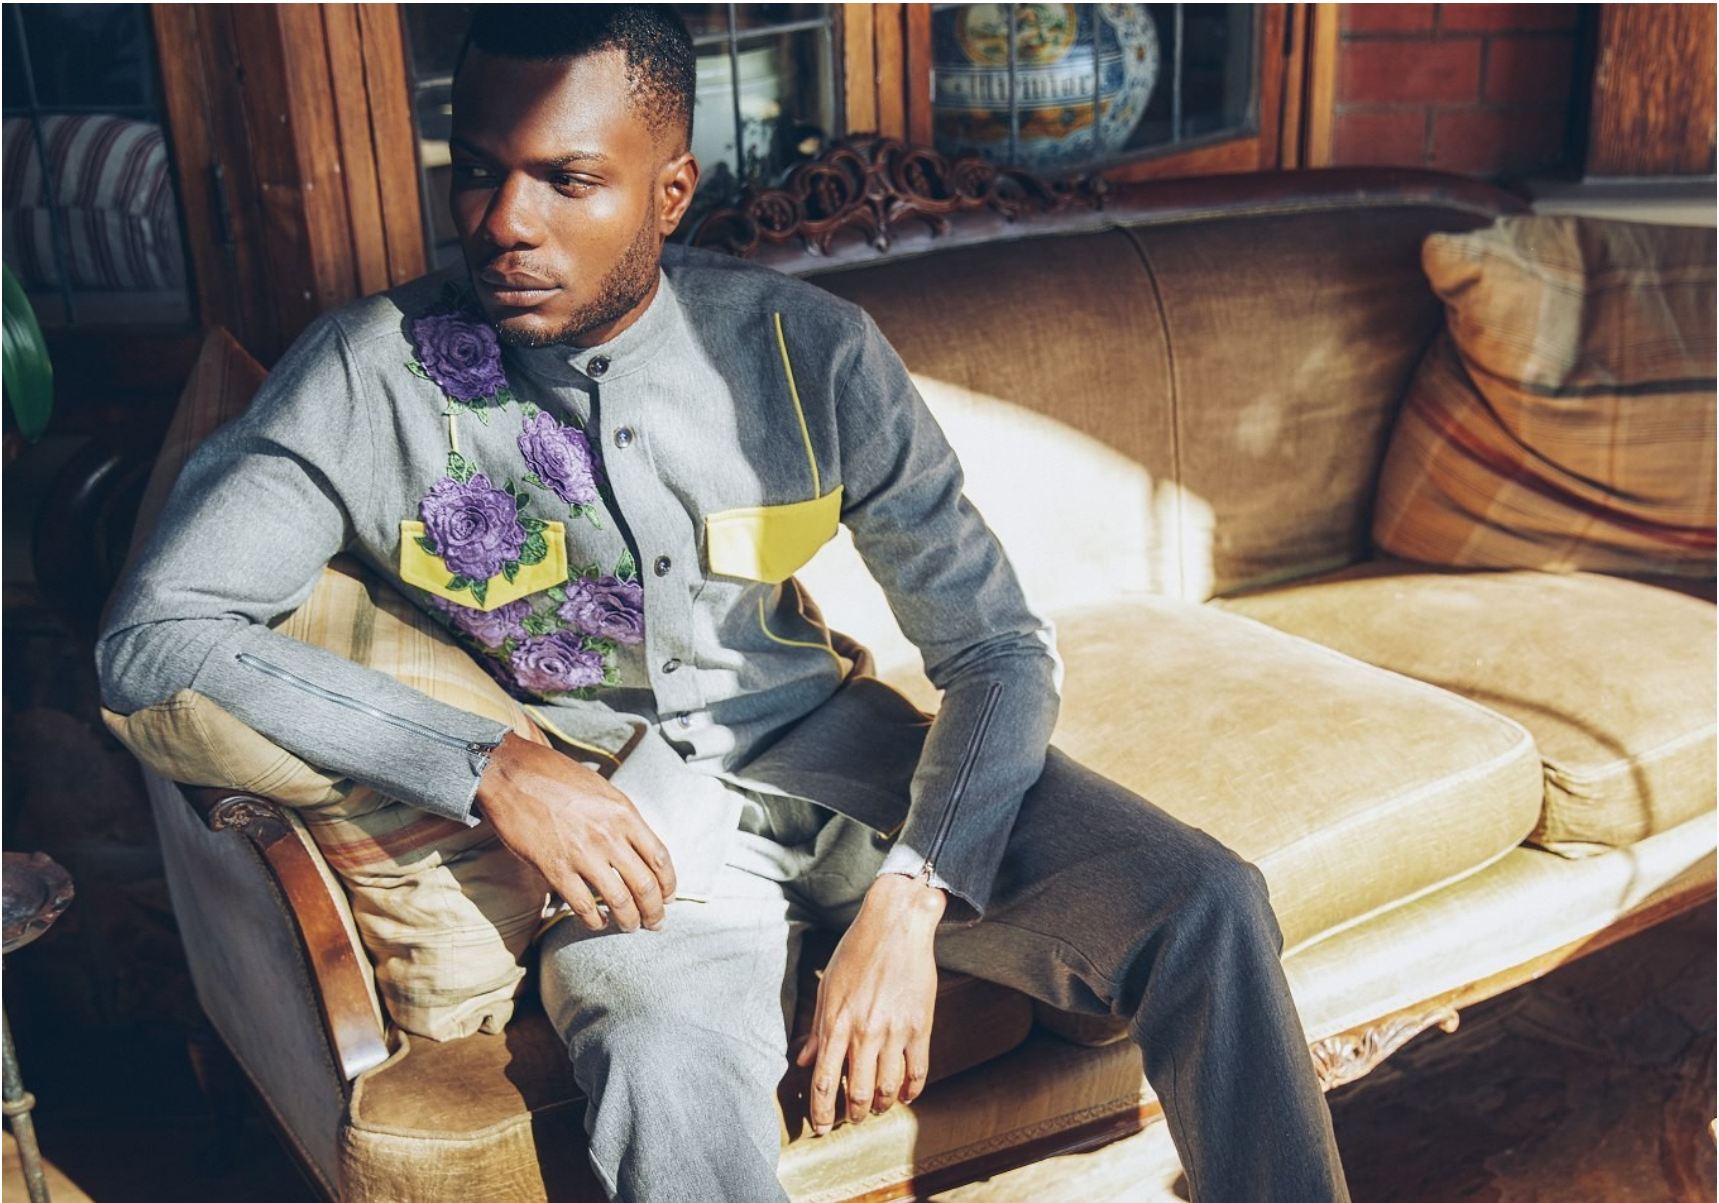

BOSS MODELS

JOHANNESBURG

KINGSLEY JAMES

Height: 188cm Chest: 95cm Waist: 79cm Suit: 38 L Shoe: 11 UK Hair: Black Eyes: Brown

BOSS MODELS

JOHANNESBURG

KINGSLEY JAMES

Height: 188cm Chest: 95cm Waist: 79cm Suit: 38 L Shoe: 11 UK Hair: Black Eyes: Brown