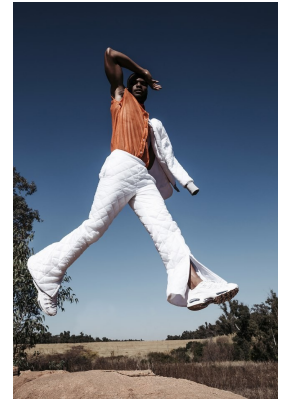

BOSS MODELS

JOHANNESBURG

KINGSLEY JAMES

Height: 188cm Chest: 95cm Waist: 79cm Suit: 38 L Shoe: 11 UK Hair: Black Eyes: Brown