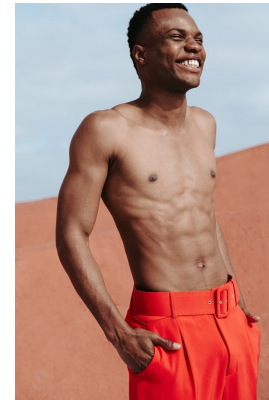

BOSS MODELS

JOHANNESBURG

KINGSLEY JAMES

Height: 188cm Chest: 95cm Waist: 79cm Suit: 38 L Shoe: 11 UK Hair: Black Eyes: Brown

BOSS MODELS

JOHANNESBURG

KINGSLEY JAMES

Height: 188cm Chest: 95cm Waist: 79cm Suit: 38 L Shoe: 11 UK Hair: Black Eyes: Brown

BOSS MODELS

JOHANNESBURG

KINGSLEY JAMES

Height: 188cm Chest: 95cm Waist: 79cm Suit: 38 L Shoe: 11 UK Hair: Black Eyes: Brown