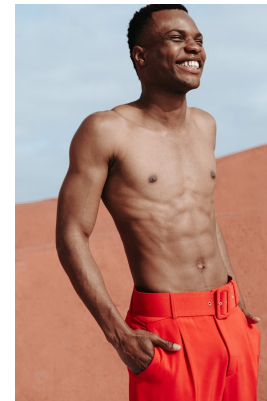

BOSS MODELS

JOHANNESBURG

KINGSLEY JAMES

Height: 188cm Chest: 95cm Waist: 79cm Suit: 38 L Shoe: 11 UK Hair: Black Eyes: Brown