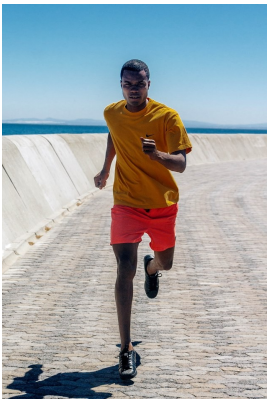

BOSS MODELS

JOHANNESBURG

KINGSLEY JAMES

Height: 188cm Chest: 95cm Waist: 79cm Suit: 38 L Shoe: 11 UK Hair: Black Eyes: Brown

BOSS MODELS

JOHANNESBURG

KINGSLEY JAMES

Height: 188cm Chest: 95cm Waist: 79cm Suit: 38 L Shoe: 11 UK Hair: Black Eyes: Brown

BOSS MODELS

JOHANNESBURG

KINGSLEY JAMES

Height: 188cm Chest: 95cm Waist: 79cm Suit: 38 L Shoe: 11 UK Hair: Black Eyes: Brown