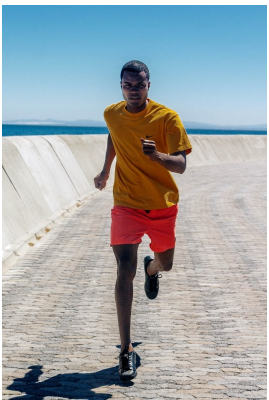

BOSS MODELS

JOHANNESBURG

KINGSLEY JAMES

Height: 188cm Chest: 95cm Waist: 79cm Suit: 38 L Shoe: 11 UK Hair: Black Eyes: Brown