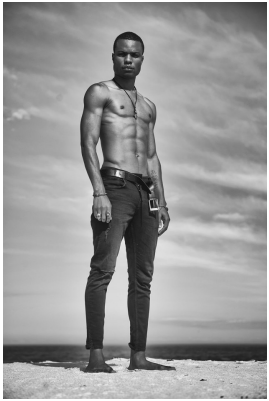

BOSS MODELS

JOHANNESBURG

KINGSLEY JAMES

Height: 188cm Chest: 95cm Waist: 79cm Suit: 38 L Shoe: 11 UK Hair: Black Eyes: Brown