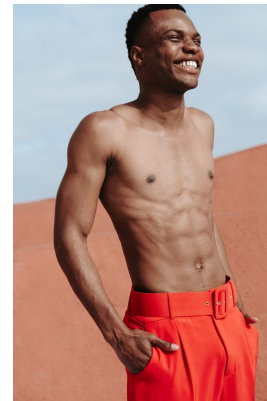

BOSS MODELS

JOHANNESBURG

KINGSLEY JAMES

Height: 188cm Chest: 95cm Waist: 79cm Suit: 38 L Shoe: 11 UK Hair: Black Eyes: Brown

BOSS MODELS

JOHANNESBURG

KINGSLEY JAMES

Height: 188cm Chest: 95cm Waist: 79cm Suit: 38 L Shoe: 11 UK Hair: Black Eyes: Brown

BOSS MODELS

JOHANNESBURG

KINGSLEY JAMES

Height: 188cm Chest: 95cm Waist: 79cm Suit: 38 L Shoe: 11 UK Hair: Black Eyes: Brown