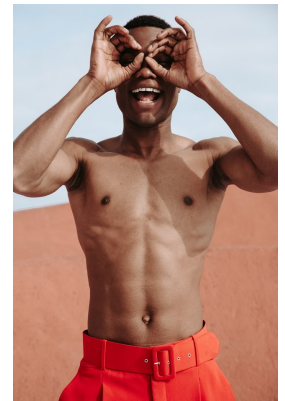

BOSS MODELS

JOHANNESBURG

KINGSLEY JAMES

Height: 188cm Chest: 95cm Waist: 79cm Suit: 38 L Shoe: 11 UK Hair: Black Eyes: Brown