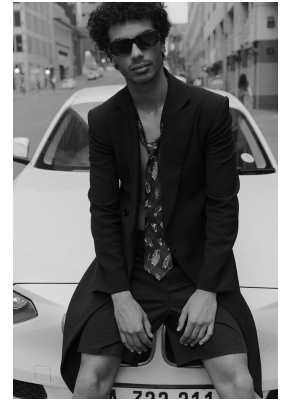

BOSS MODELS

JOHANNESBURG

MOE ALLAM

Height: 188cm Chest: 89cm Waist: 83cm Suit: 40 L Shoe: 10 UK Hair: Black Eyes: Brown

BOSS MODELS

JOHANNESBURG

MOE ALLAM

Height: 188cm Chest: 89cm Waist: 83cm Suit: 40 L Shoe: 10 UK Hair: Black Eyes: Brown

BOSS MODELS

JOHANNESBURG

MOE ALLAM

Height: 188cm Chest: 89cm Waist: 83cm Suit: 40 L Shoe: 10 UK Hair: Black Eyes: Brown