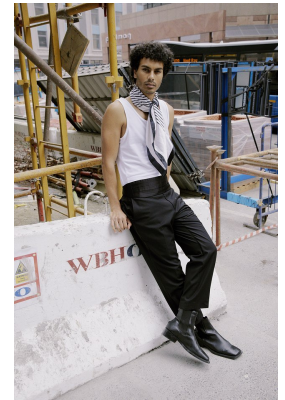

BOSS MODELS

JOHANNESBURG

MOE ALLAM

Height: 188cm Chest: 89cm Waist: 83cm Suit: 40 L Shoe: 10 UK Hair: Black Eyes: Brown