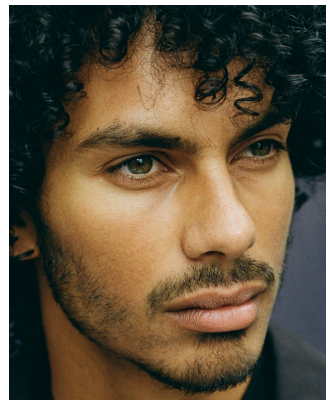

# BOSS MODELS

JOHANNESBURG

## MOE ALLAM

Height: 188cm Chest: 89cm Waist: 83cm Suit: 40 L Shoe: 10 UK Hair: Black Eyes: Brown

# BOSS MODELS

JOHANNESBURG

MOE ALLAM

Height: 188cm Chest: 89cm Waist: 83cm Suit: 40 L Shoe: 10 UK Hair: Black Eyes: Brown