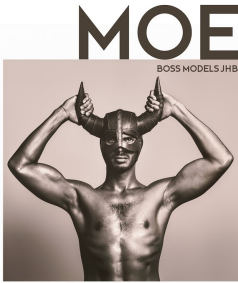

BOSS MODELS

JOHANNESBURG

MOE ALLAM

Height: 188cm Chest: 89cm Waist: 83cm Suit: 40 L Shoe: 10 UK Hair: Black Eyes: Brown

BOSS MODELS

JOHANNESBURG

MOE ALLAM

Height: 188cm Chest: 89cm Waist: 83cm Suit: 40 L Shoe: 10 UK Hair: Black Eyes: Brown

BOSS MODELS

JOHANNESBURG

MOE ALLAM

Height: 188cm Chest: 89cm Waist: 83cm Suit: 40 L Shoe: 10 UK Hair: Black Eyes: Brown