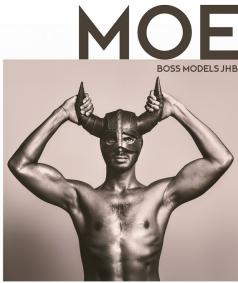

# BOSS MODELS

JOHANNESBURG

## MOE ALLAM

Height: 188cm Chest: 89cm Waist: 83cm Suit: 40 L Shoe: 10 UK Hair: Black Eyes: Brown

# BOSS MODELS

JOHANNESBURG

MOE ALLAM

Height: 188cm Chest: 89cm Waist: 83cm Suit: 40 L Shoe: 10 UK Hair: Black Eyes: Brown