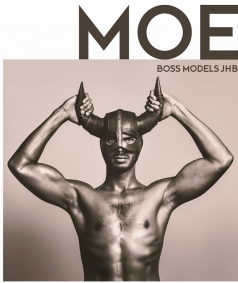

# BOSS MODELS

JOHANNESBURG

## MOE ALLAM

Height: 188cm Chest: 89cm Waist: 83cm Suit: 40 L Shoe: 10 UK Hair: Black Eyes: Brown