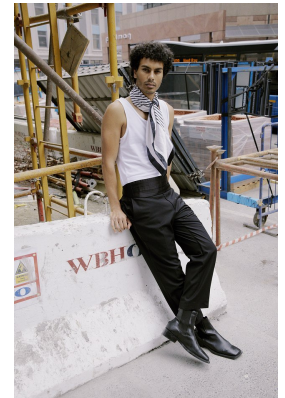

# BOSS MODELS

JOHANNESBURG

## MOE ALLAM

Height: 188cm Chest: 89cm Waist: 83cm Suit: 40 L Shoe: 10 UK Hair: Black Eyes: Brown

# BOSS MODELS

JOHANNESBURG

MOE ALLAM

Height: 188cm Chest: 89cm Waist: 83cm Suit: 40 L Shoe: 10 UK Hair: Black Eyes: Brown