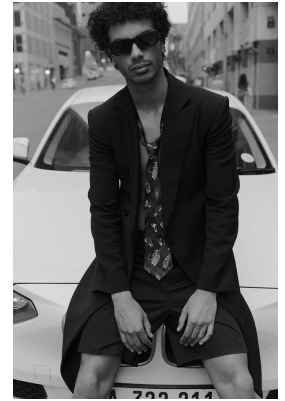

BOSS MODELS

JOHANNESBURG

MOE ALLAM

Height: 188cm Chest: 89cm Waist: 83cm Suit: 40 L Shoe: 10 UK Hair: Black Eyes: Brown