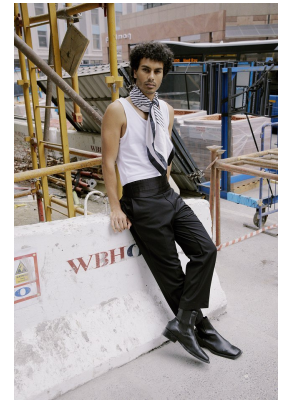

BOSS MODELS

JOHANNESBURG

MOE ALLAM

Height: 188cm Chest: 89cm Waist: 83cm Suit: 40 L Shoe: 10 UK Hair: Black Eyes: Brown

BOSS MODELS

JOHANNESBURG

MOE ALLAM

Height: 188cm Chest: 89cm Waist: 83cm Suit: 40 L Shoe: 10 UK Hair: Black Eyes: Brown

BOSS MODELS

JOHANNESBURG

MOE ALLAM

Height: 188cm Chest: 89cm Waist: 83cm Suit: 40 L Shoe: 10 UK Hair: Black Eyes: Brown