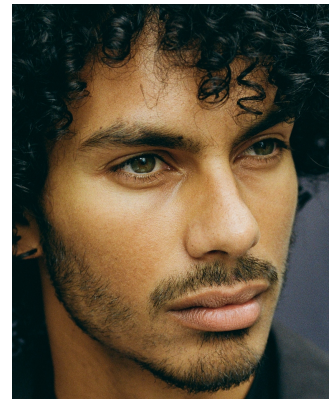

# BOSS MODELS

JOHANNESBURG

## MOE ALLAM

Height: 188cm Chest: 89cm Waist: 83cm Suit: 40 L Shoe: 10 UK Hair: Black Eyes: Brown