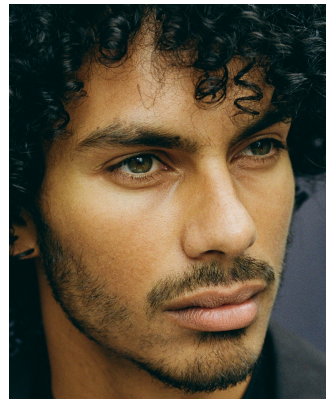

BOSS MODELS

JOHANNESBURG

MOE ALLAM

Height: 188cm Chest: 89cm Waist: 83cm Suit: 40 L Shoe: 10 UK Hair: Black Eyes: Brown

BOSS MODELS

JOHANNESBURG

MOE ALLAM

Height: 188cm Chest: 89cm Waist: 83cm Suit: 40 L Shoe: 10 UK Hair: Black Eyes: Brown

BOSS MODELS

JOHANNESBURG

MOE ALLAM

Height: 188cm Chest: 89cm Waist: 83cm Suit: 40 L Shoe: 10 UK Hair: Black Eyes: Brown