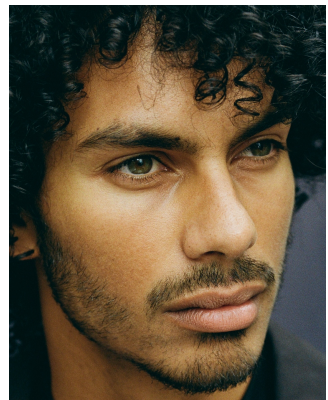

BOSS MODELS

JOHANNESBURG

MOE ALLAM

Height: 188cm Chest: 89cm Waist: 83cm Suit: 40 L Shoe: 10 UK Hair: Black Eyes: Brown

BOSS MODELS

JOHANNESBURG

MOE ALLAM

Height: 188cm Chest: 89cm Waist: 83cm Suit: 40 L Shoe: 10 UK Hair: Black Eyes: Brown

BOSS MODELS

JOHANNESBURG

MOE ALLAM

Height: 188cm Chest: 89cm Waist: 83cm Suit: 40 L Shoe: 10 UK Hair: Black Eyes: Brown