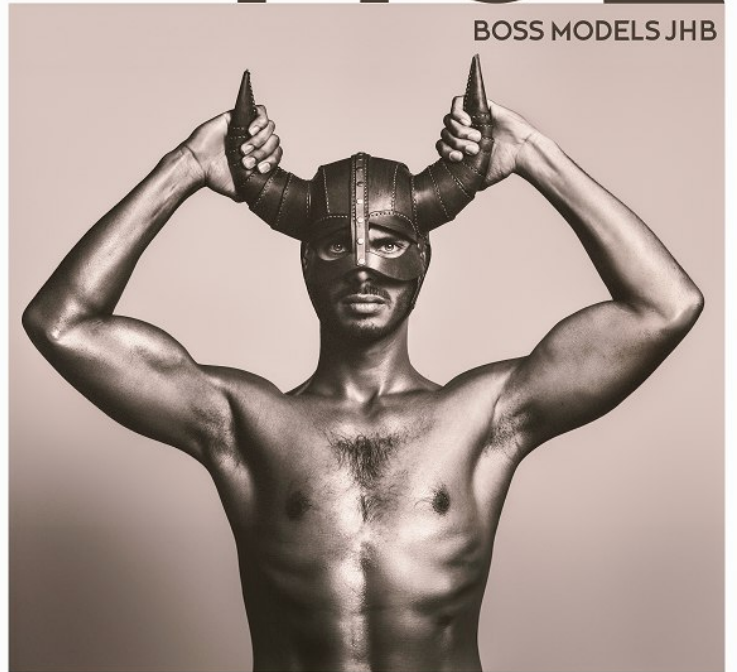

BOSS MODELS

JOHANNESBURG

MOE

BOSS MODELS JHB

MOE ALLAM

Height: 188cm Chest: 89cm Waist: 83cm Suit: 40 L Shoe: 10 UK Hair: Black Eyes: Brown