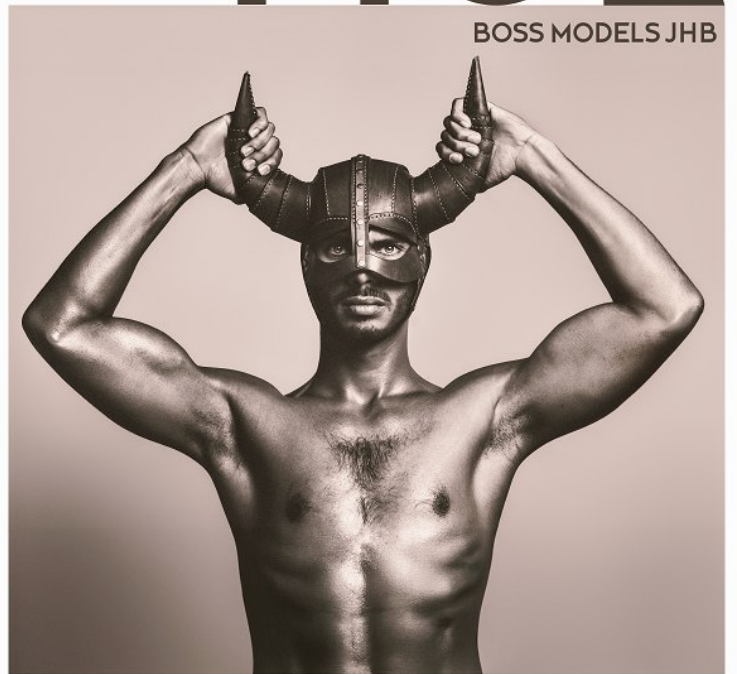

BOSS MODELS

JOHANNESBURG

MOE

BOSS MODELS JHB

MOE ALLAM

Height: 188cm Chest: 89cm Waist: 83cm Suit: 40 L Shoe: 10 UK Hair: Black Eyes: Brown