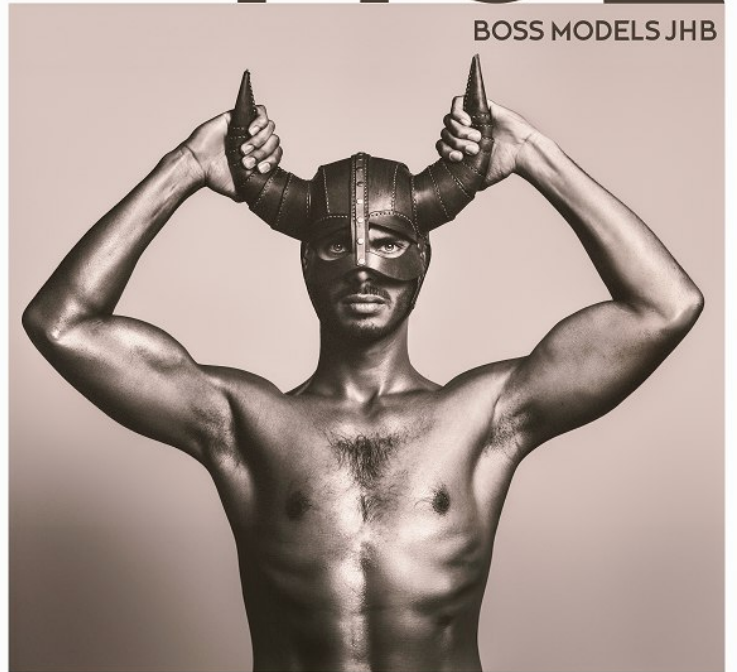

BOSS MODELS

JOHANNESBURG

MOE ALLAM

Height: 188cm Chest: 89cm Waist: 83cm Suit: 40 L Shoe: 10 UK Hair: Black Eyes: Brown

BOSS MODELS

JOHANNESBURG

MOE

BOSS MODELS JHB