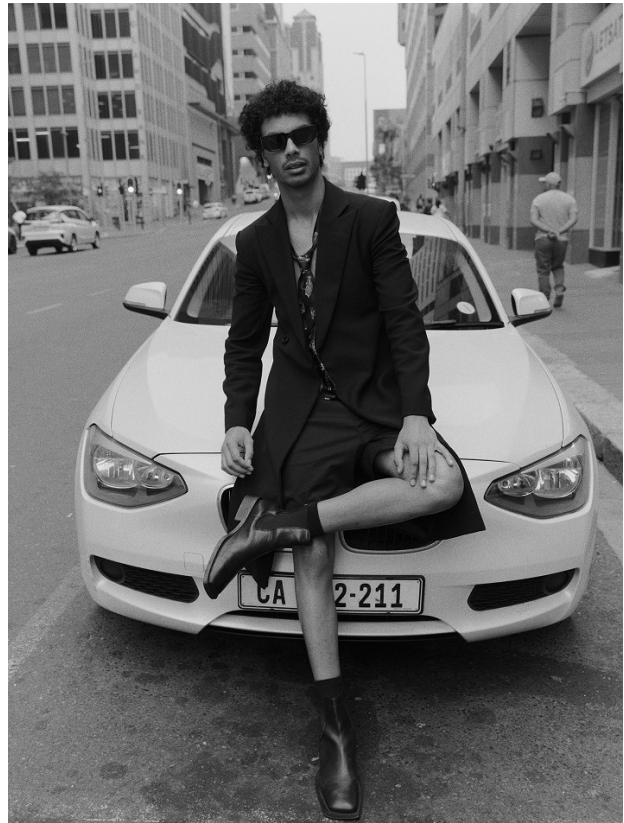

BOSS MODELS

JOHANNESBURG

MOE ALLAM

Height: 188cm Chest: 89cm Waist: 83cm Suit: 40 L Shoe: 10 UK Hair: Black Eyes: Brown